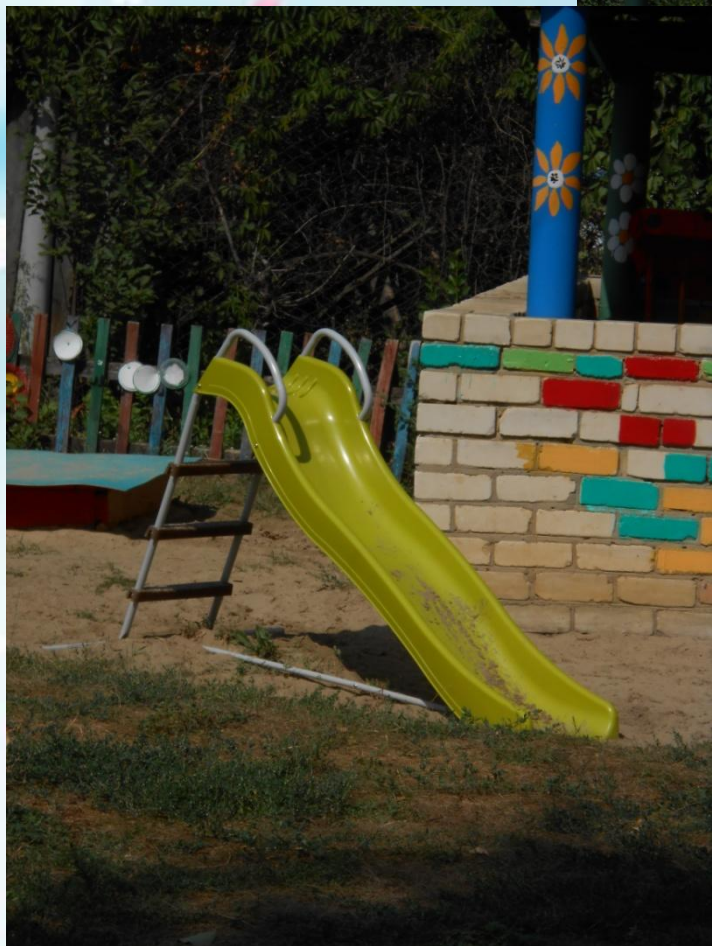

Работа со спонсорами: установка игрового оборудования