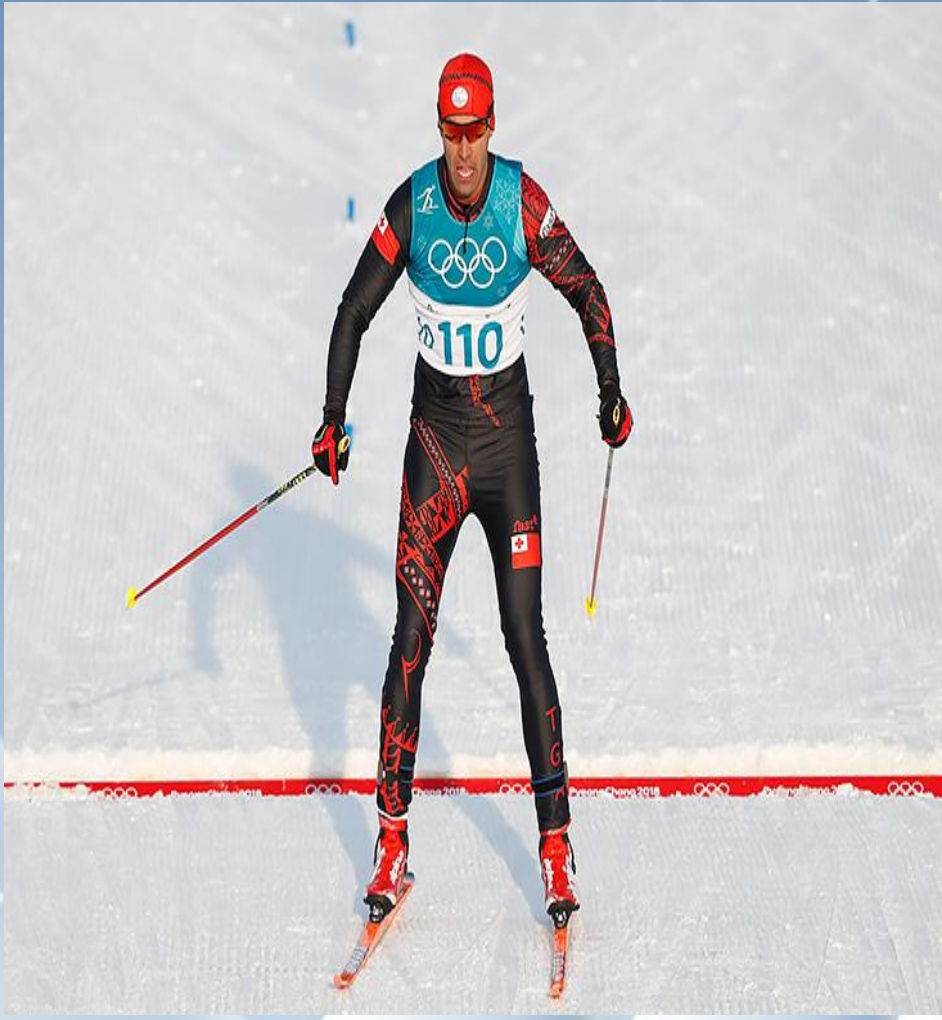

A serene winter night scene. The sky is a deep blue, filled with soft, white snowflakes falling gently. A large, bright full moon hangs in the upper left corner, casting a soft glow. The landscape consists of rolling, snow-covered hills. Several evergreen trees, their branches dusted with snow, are scattered across the hills. One tree stands prominently on the highest peak, which is directly under the moon. Other trees are grouped together on lower slopes and in the foreground. The overall atmosphere is peaceful and quiet.

Кто по снегу быстро мчится
Провалится, не боится?

A whimsical winter scene featuring rolling hills covered in soft, white snow. Several small, dark green evergreen trees are scattered across the landscape, some standing on peaks and others in the valleys. A large, bright full moon hangs in the sky on the left side, casting a gentle glow. The sky is a deep, clear blue, filled with numerous small, white snowflakes falling gently. The overall atmosphere is peaceful and serene.

Под ногами у меня
Деревянные друзья.
Я на них лечу стрелой,
Но не летом, а зимой...