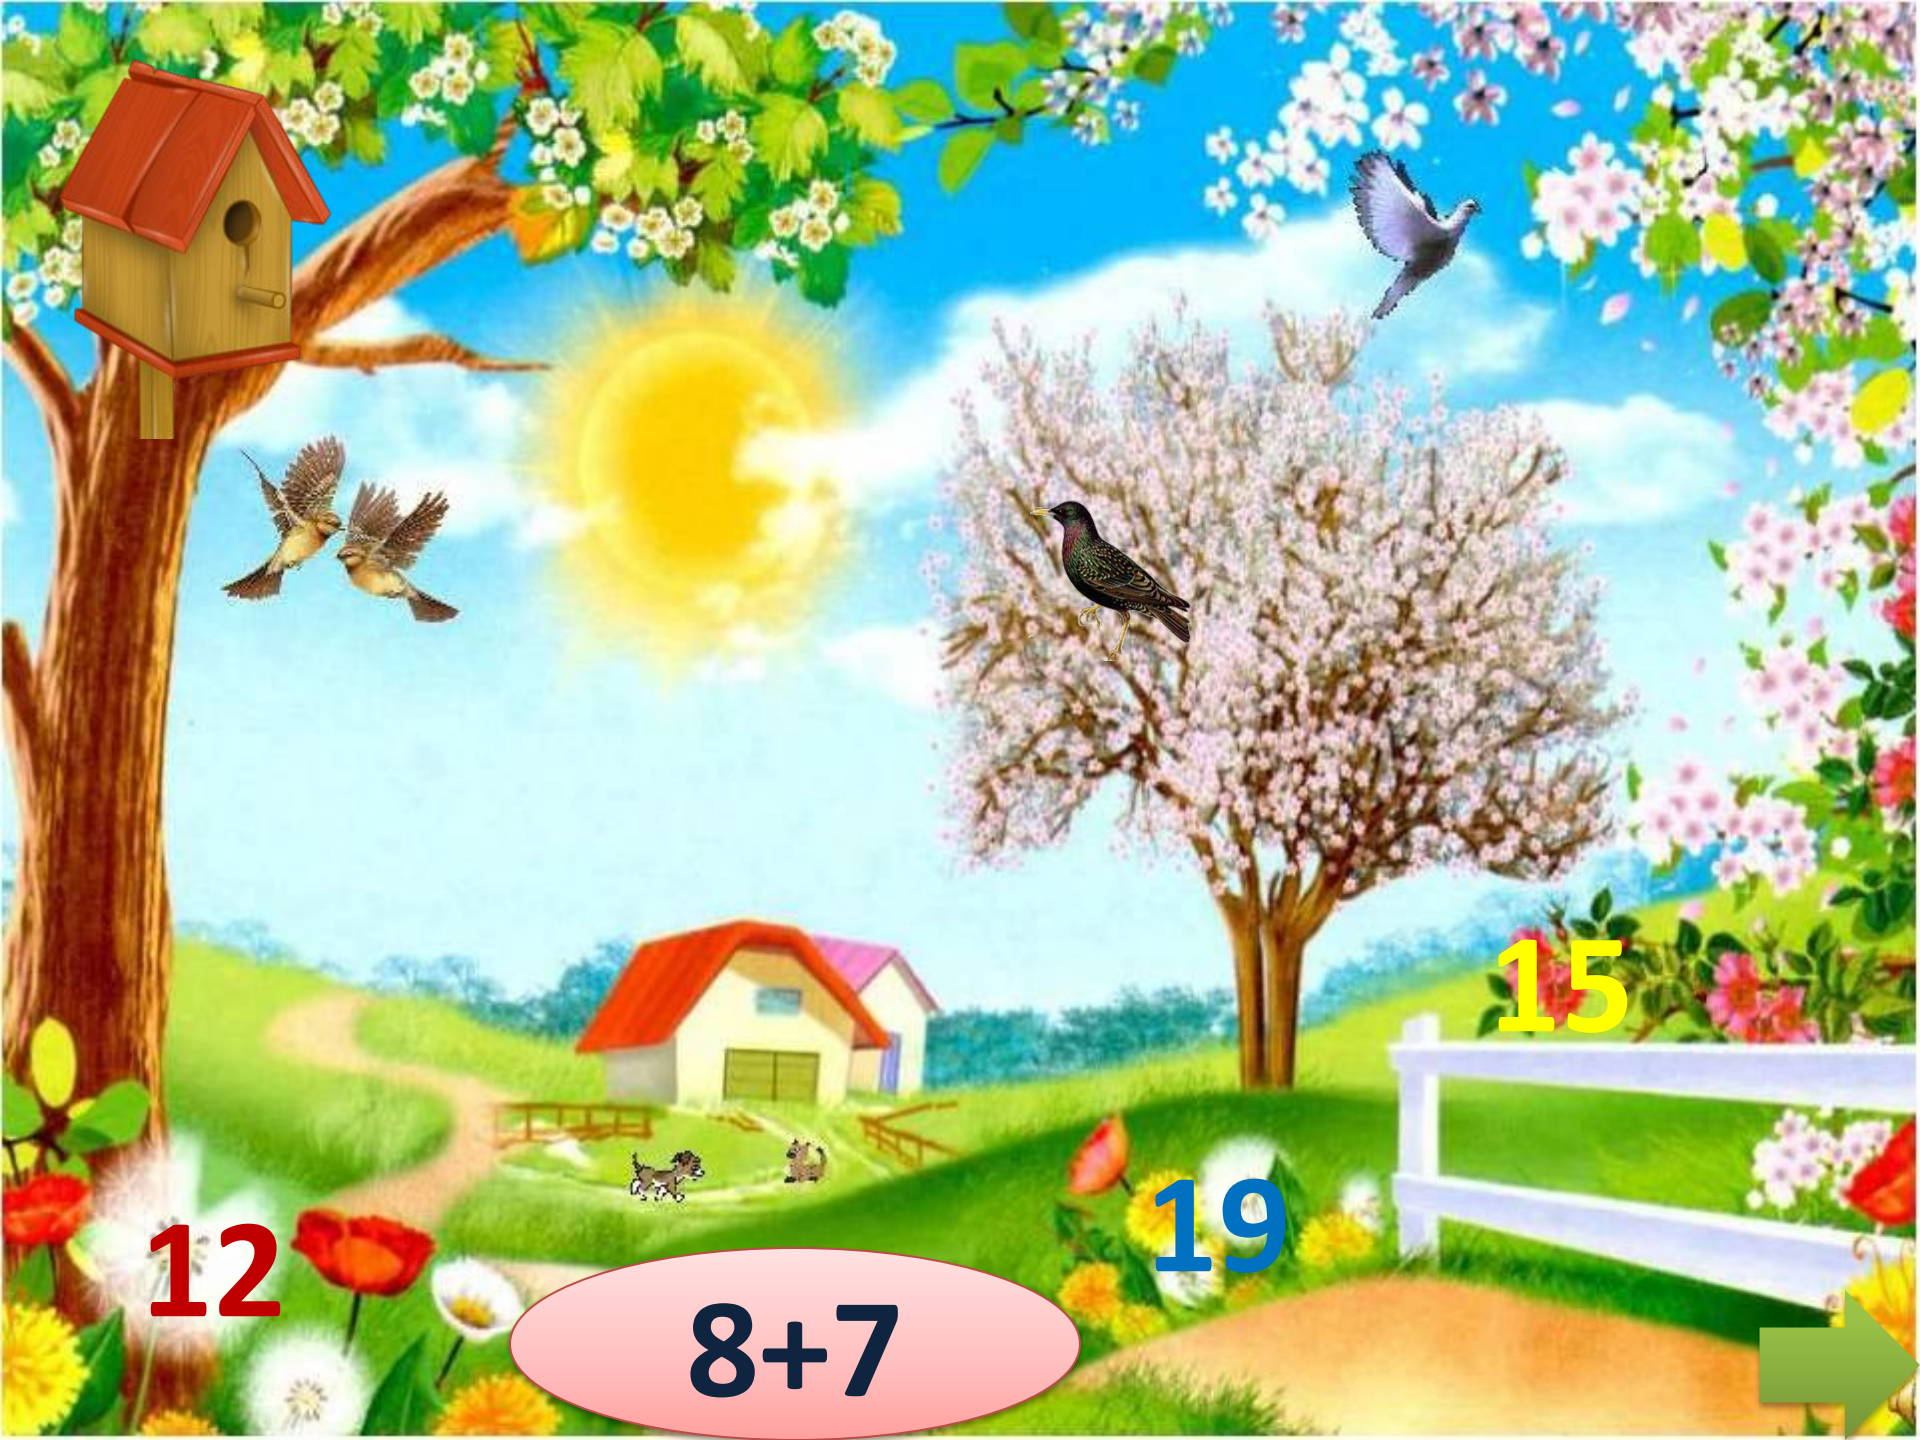

A vibrant illustration of a spring landscape. On the left, a large tree with green leaves and white blossoms stands prominently. In the center, a small yellow house with a red roof sits on a green hill. A white fence runs across the foreground. A white dove is flying in the blue sky above. The sun is shining brightly behind the tree. The overall scene is bright and cheerful, representing a warm and welcoming environment.

$10+7$

3

18

18

12

17

7 + 5

12

15

19

$8+7$

12

16 - 6

10

13

19