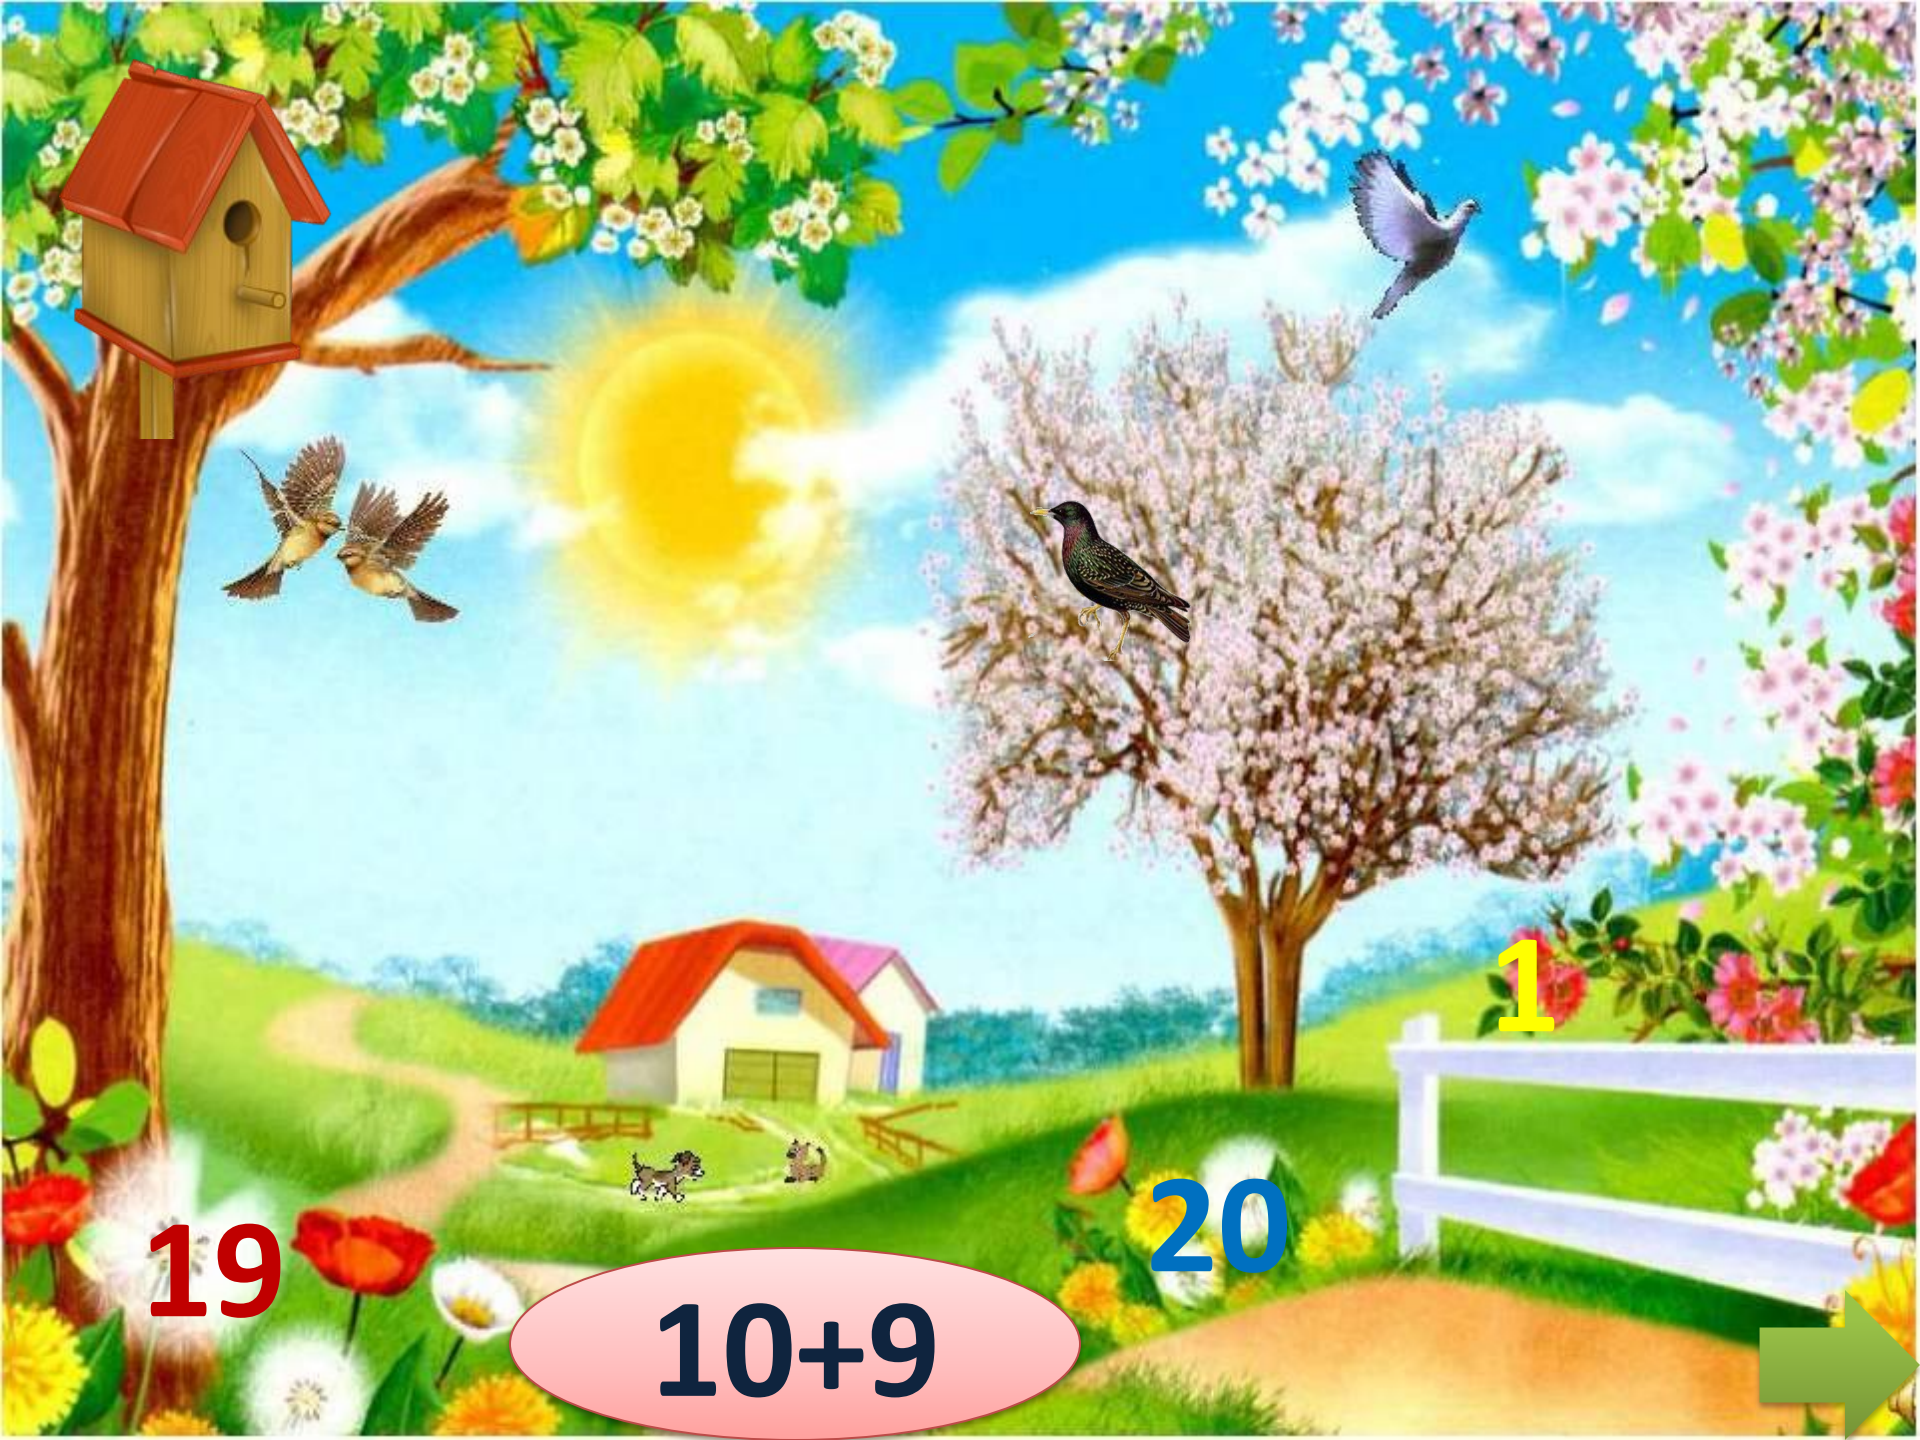

A vibrant illustration of a spring landscape. On the left, a large tree with green leaves and white blossoms stands prominently. In the center, a small yellow house with a red roof sits on a green hill. A white fence runs across the foreground. A white dove is flying in the blue sky above. The sun is shining brightly behind the tree. The overall scene is bright and cheerful, representing a warm and welcoming environment.

$$6 + 5$$

11

13

12

10

8

$18 - 8$

19