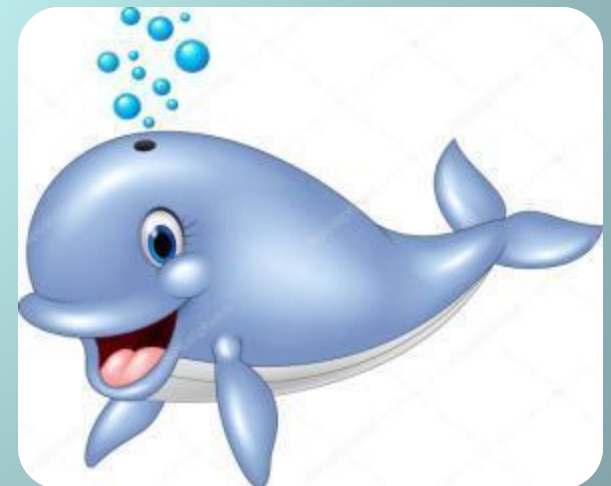

Вместе весело!!!