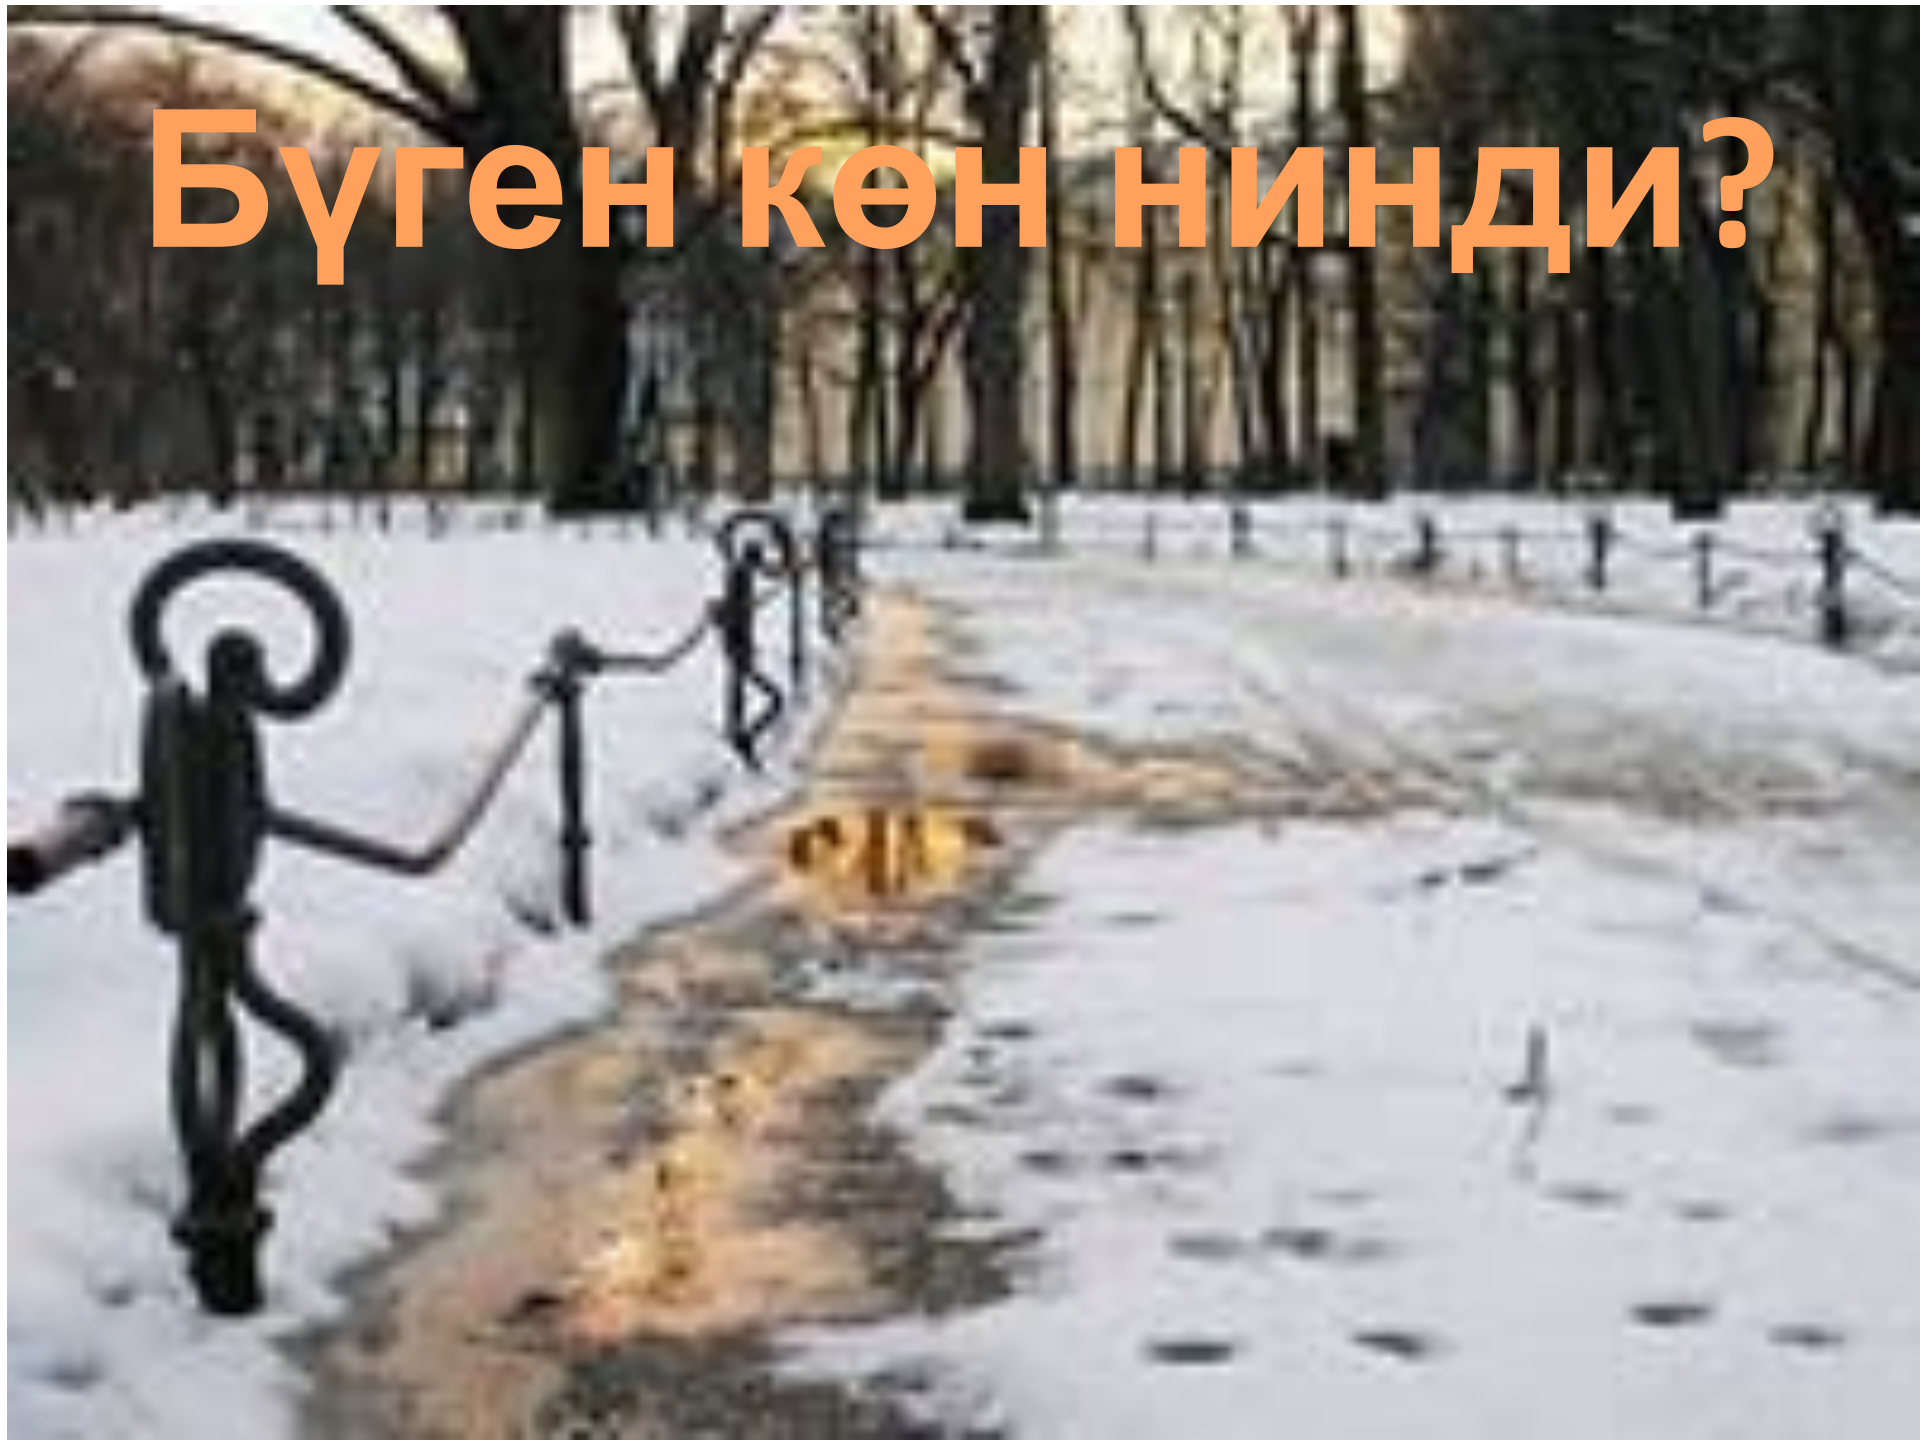

Бүгөн көн нинди?

Бу гаилә.

Гаиләдә алты

кеше.

A photograph of a family of four. A man and a woman are sitting at a table, each holding a baby. The man is on the left, wearing a light-colored shirt, and the woman is on the right, wearing a dark top. Both babies are looking towards the camera. The background is a simple indoor setting with a wall and a lamp.

Бу гаилә кечкенәме?

Бу гаиләдә ничә  
кеше?

Алар: \_\_\_\_\_

A photograph of a family of three sitting on a thick bed of fallen autumn leaves in a forest. The mother is on the left, wearing a yellow turtleneck and a dark jacket. The father is on the right, wearing a blue sweater and dark pants. A young child in a red sweater is sitting in the middle. The background shows trees with yellow and green foliage.