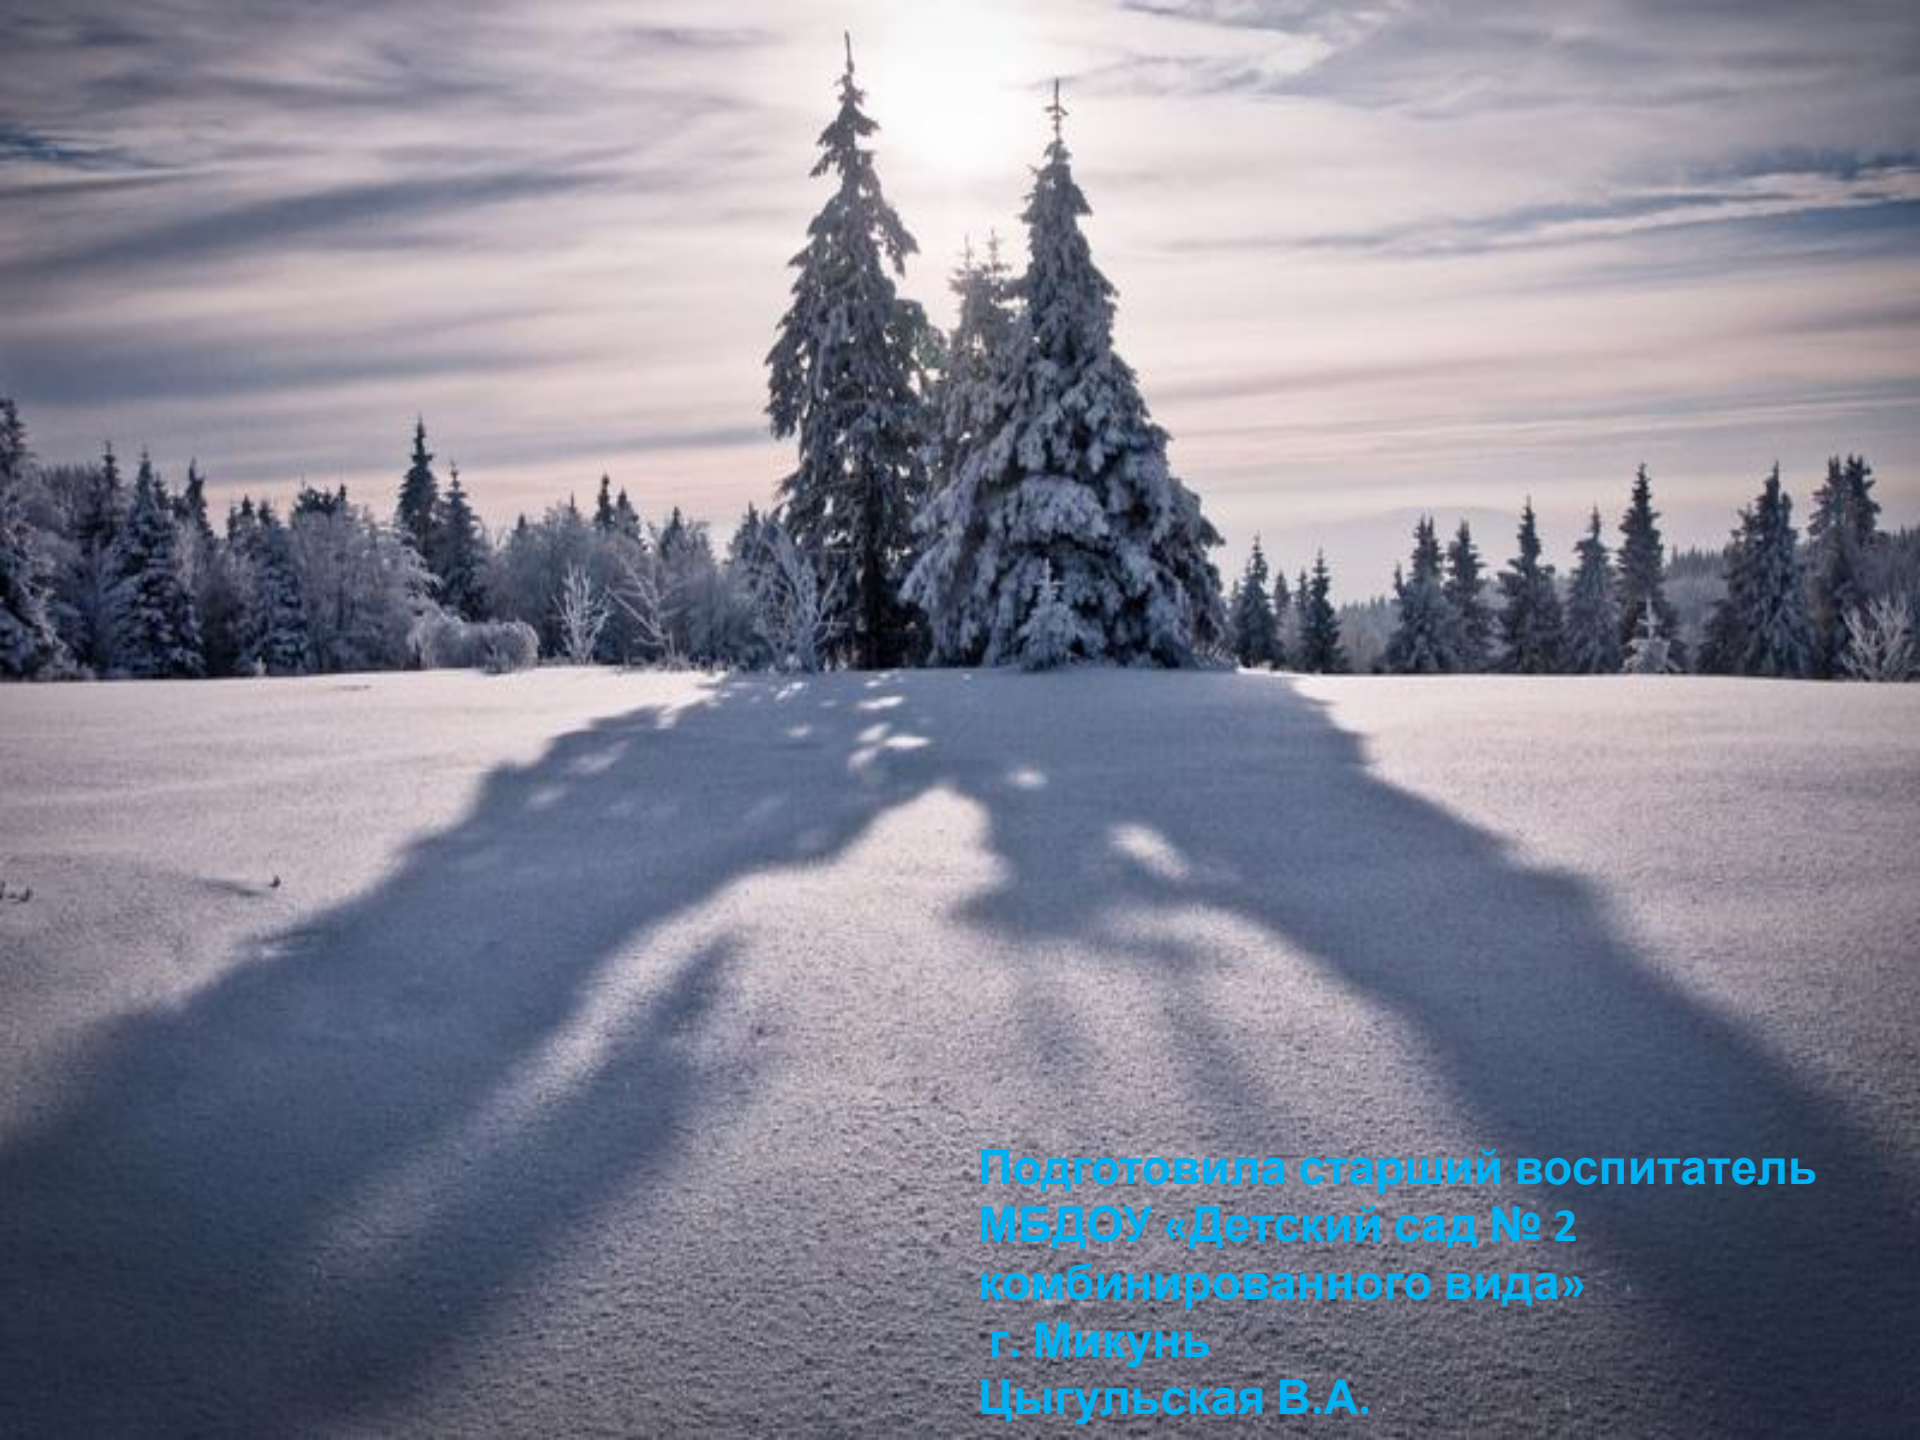

Подготовила старший воспитатель
МБДОУ «Детский сад № 2
комбинированного вида»
г. Микунь
Цыгульская В.А.