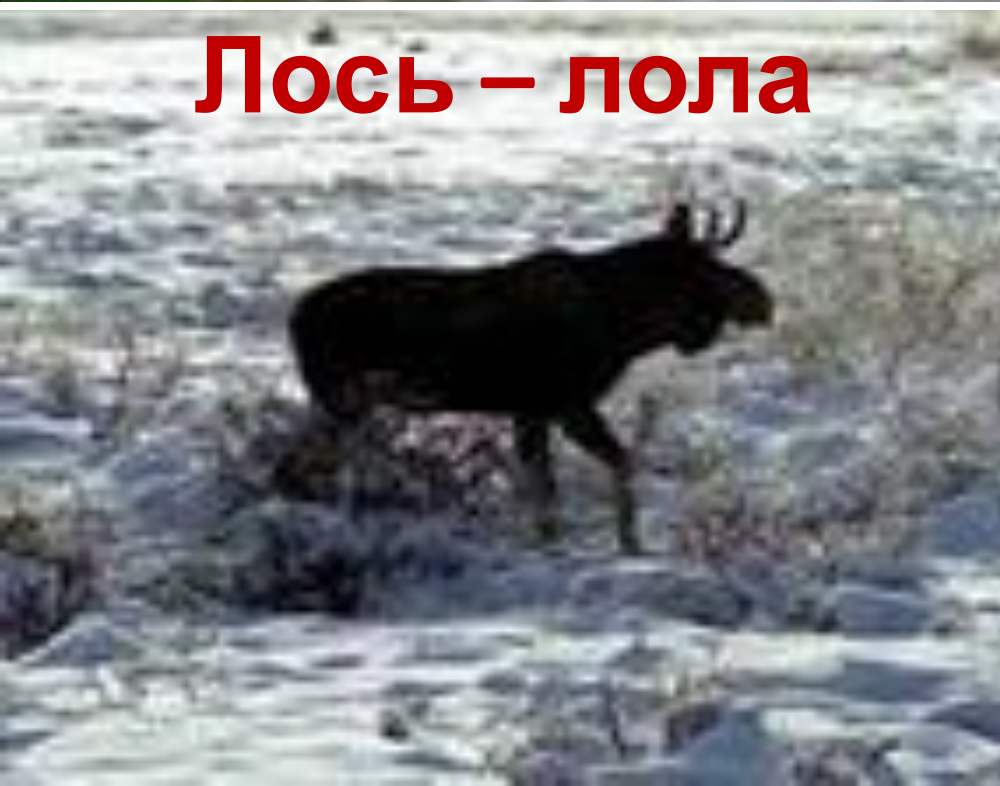

# Хозяин коми тайги - медведь

ОШ

**Лось – лола**

Заяц – коч

# Северный олень

## Кор

A white Arctic fox (Peseckyn) is looking out of a window. The fox is standing on a wooden ledge, looking directly at the camera. The window is framed by wood, and there is a green mesh screen above it. The background outside the window is bright and snowy. The text "Песец кынь" is overlaid in blue at the bottom of the image.