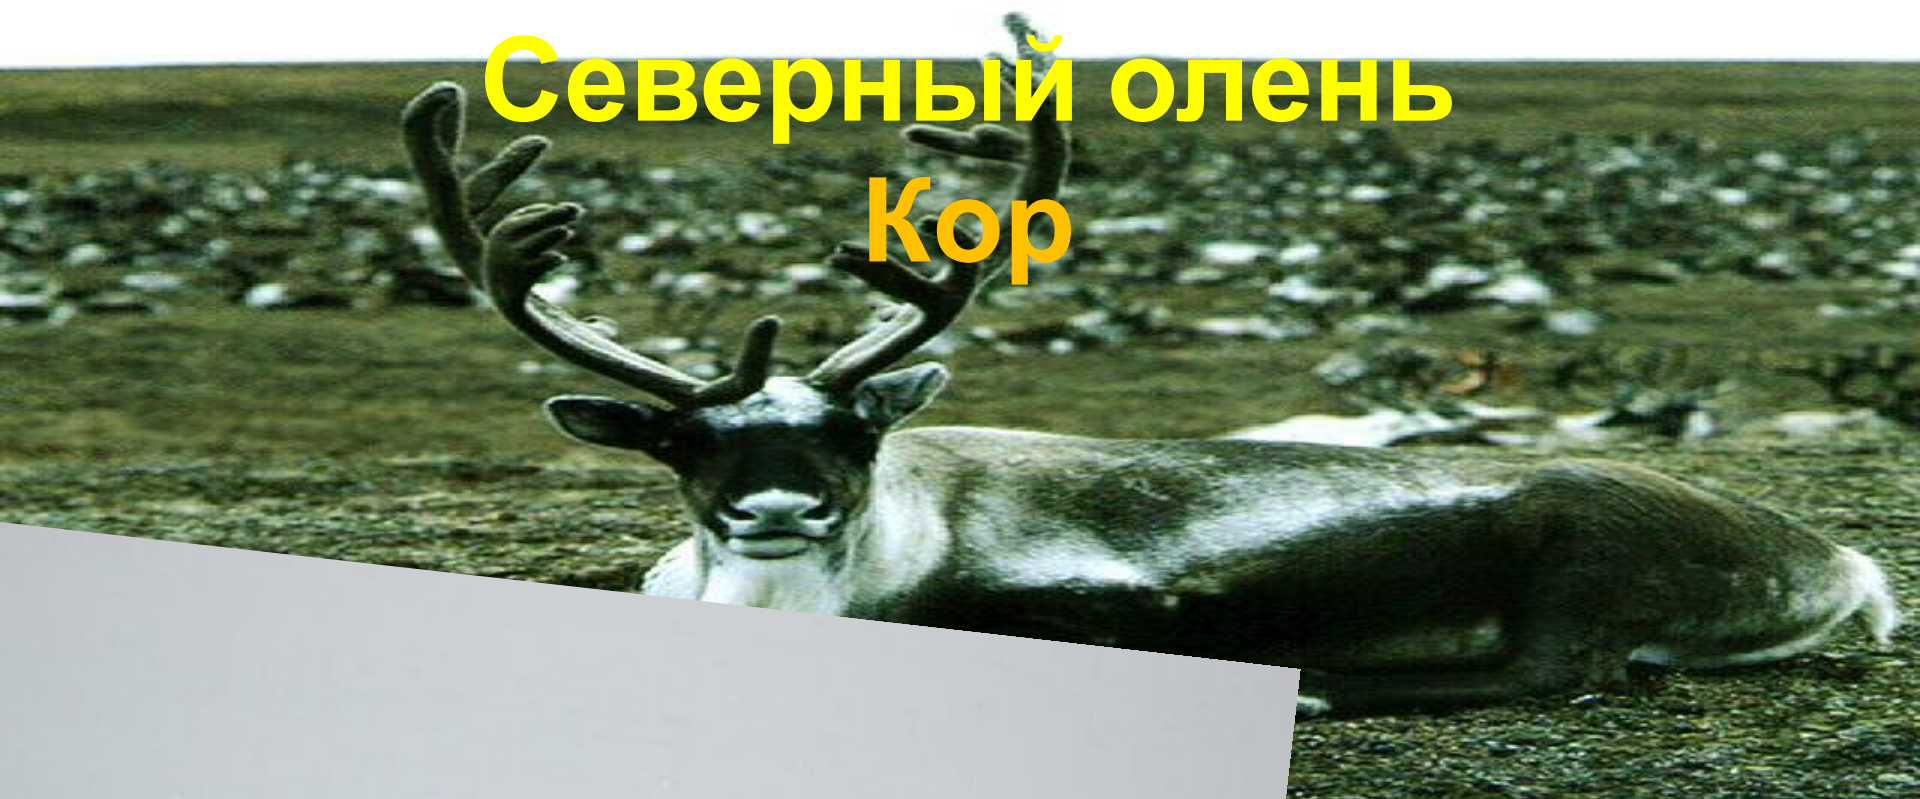

Природа Коми края

Хозяин коми тайги - медведь

ОШ

Лось – лола

Заяц – коч

Северный олень

Кор

A white Arctic fox (Peseckyn) is looking out of a window. The fox has thick white fur and dark eyes. The window frame is made of wood, and there is a green mesh covering the top part of the window. The background outside the window is bright and snowy.