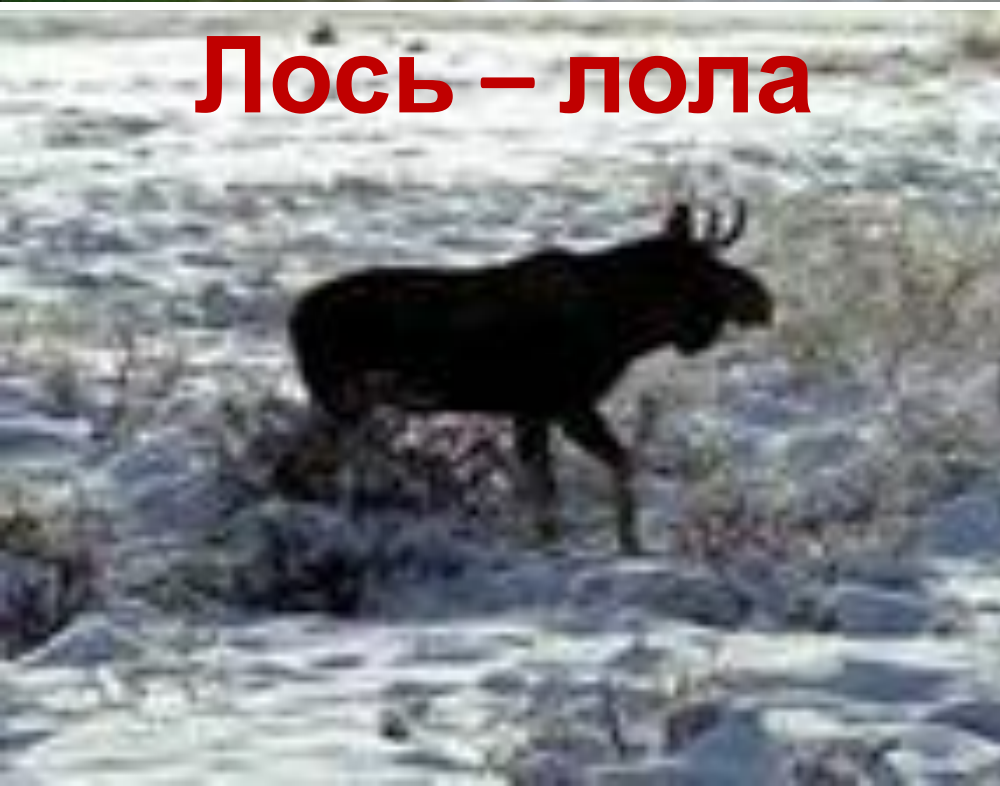

Природа Коми края

Хозяин коми тайги - медведь

ОШ

Лось – лола

Заяц – коч

Северный олень

Кор

A white Arctic fox (Peseckyn) is looking out of a window. The fox has thick white fur and dark eyes. The window frame is made of wood, and there is a green mesh covering the top part of the window. The background outside the window is bright and snowy.