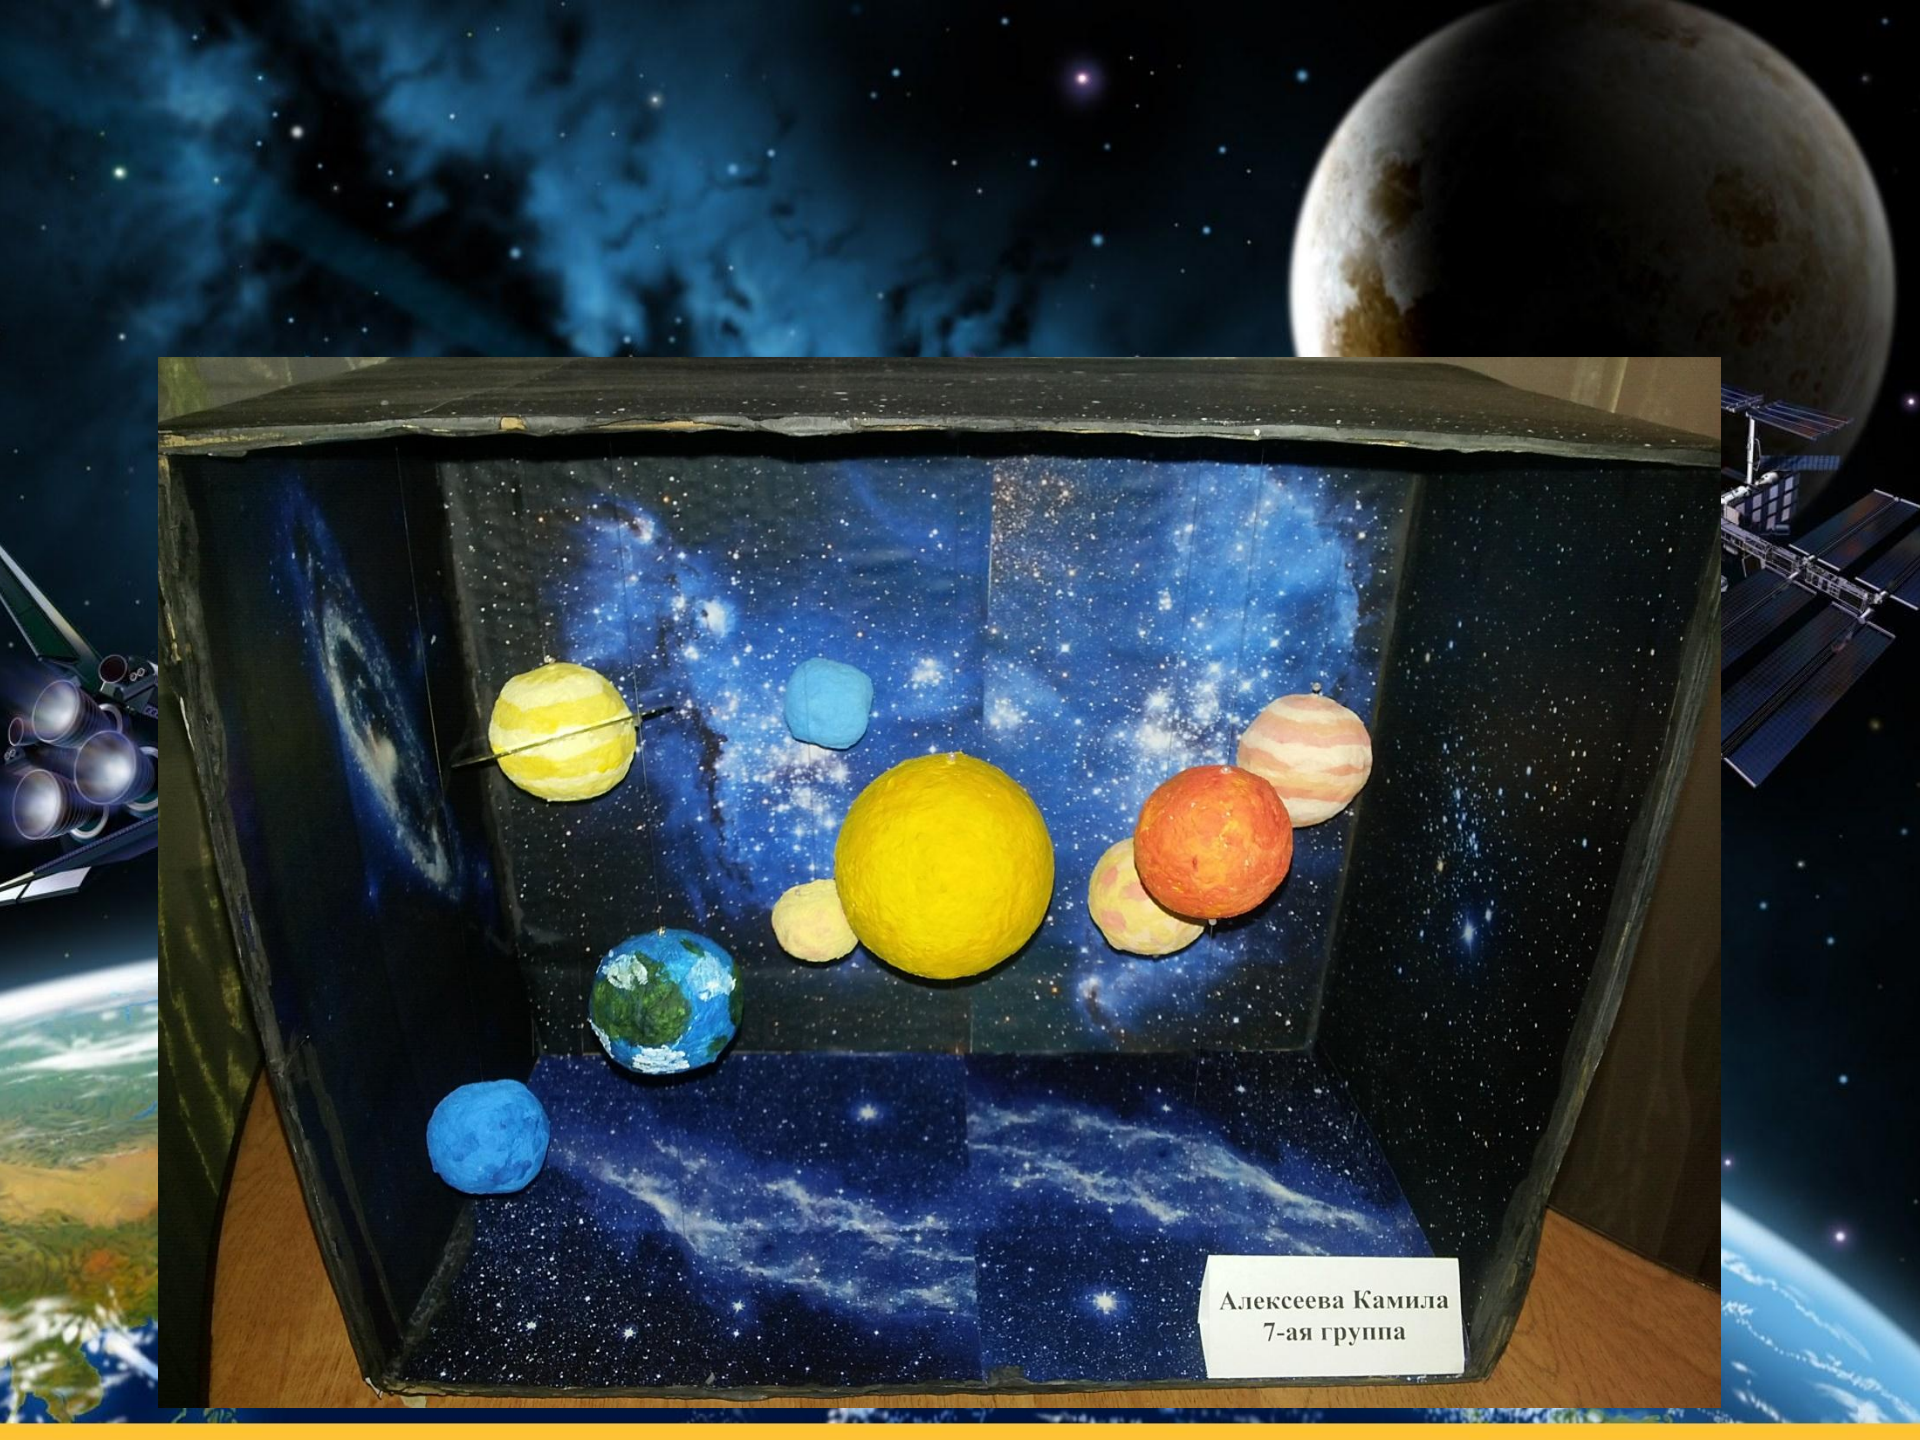

Алексеева Камила
7-ая группа