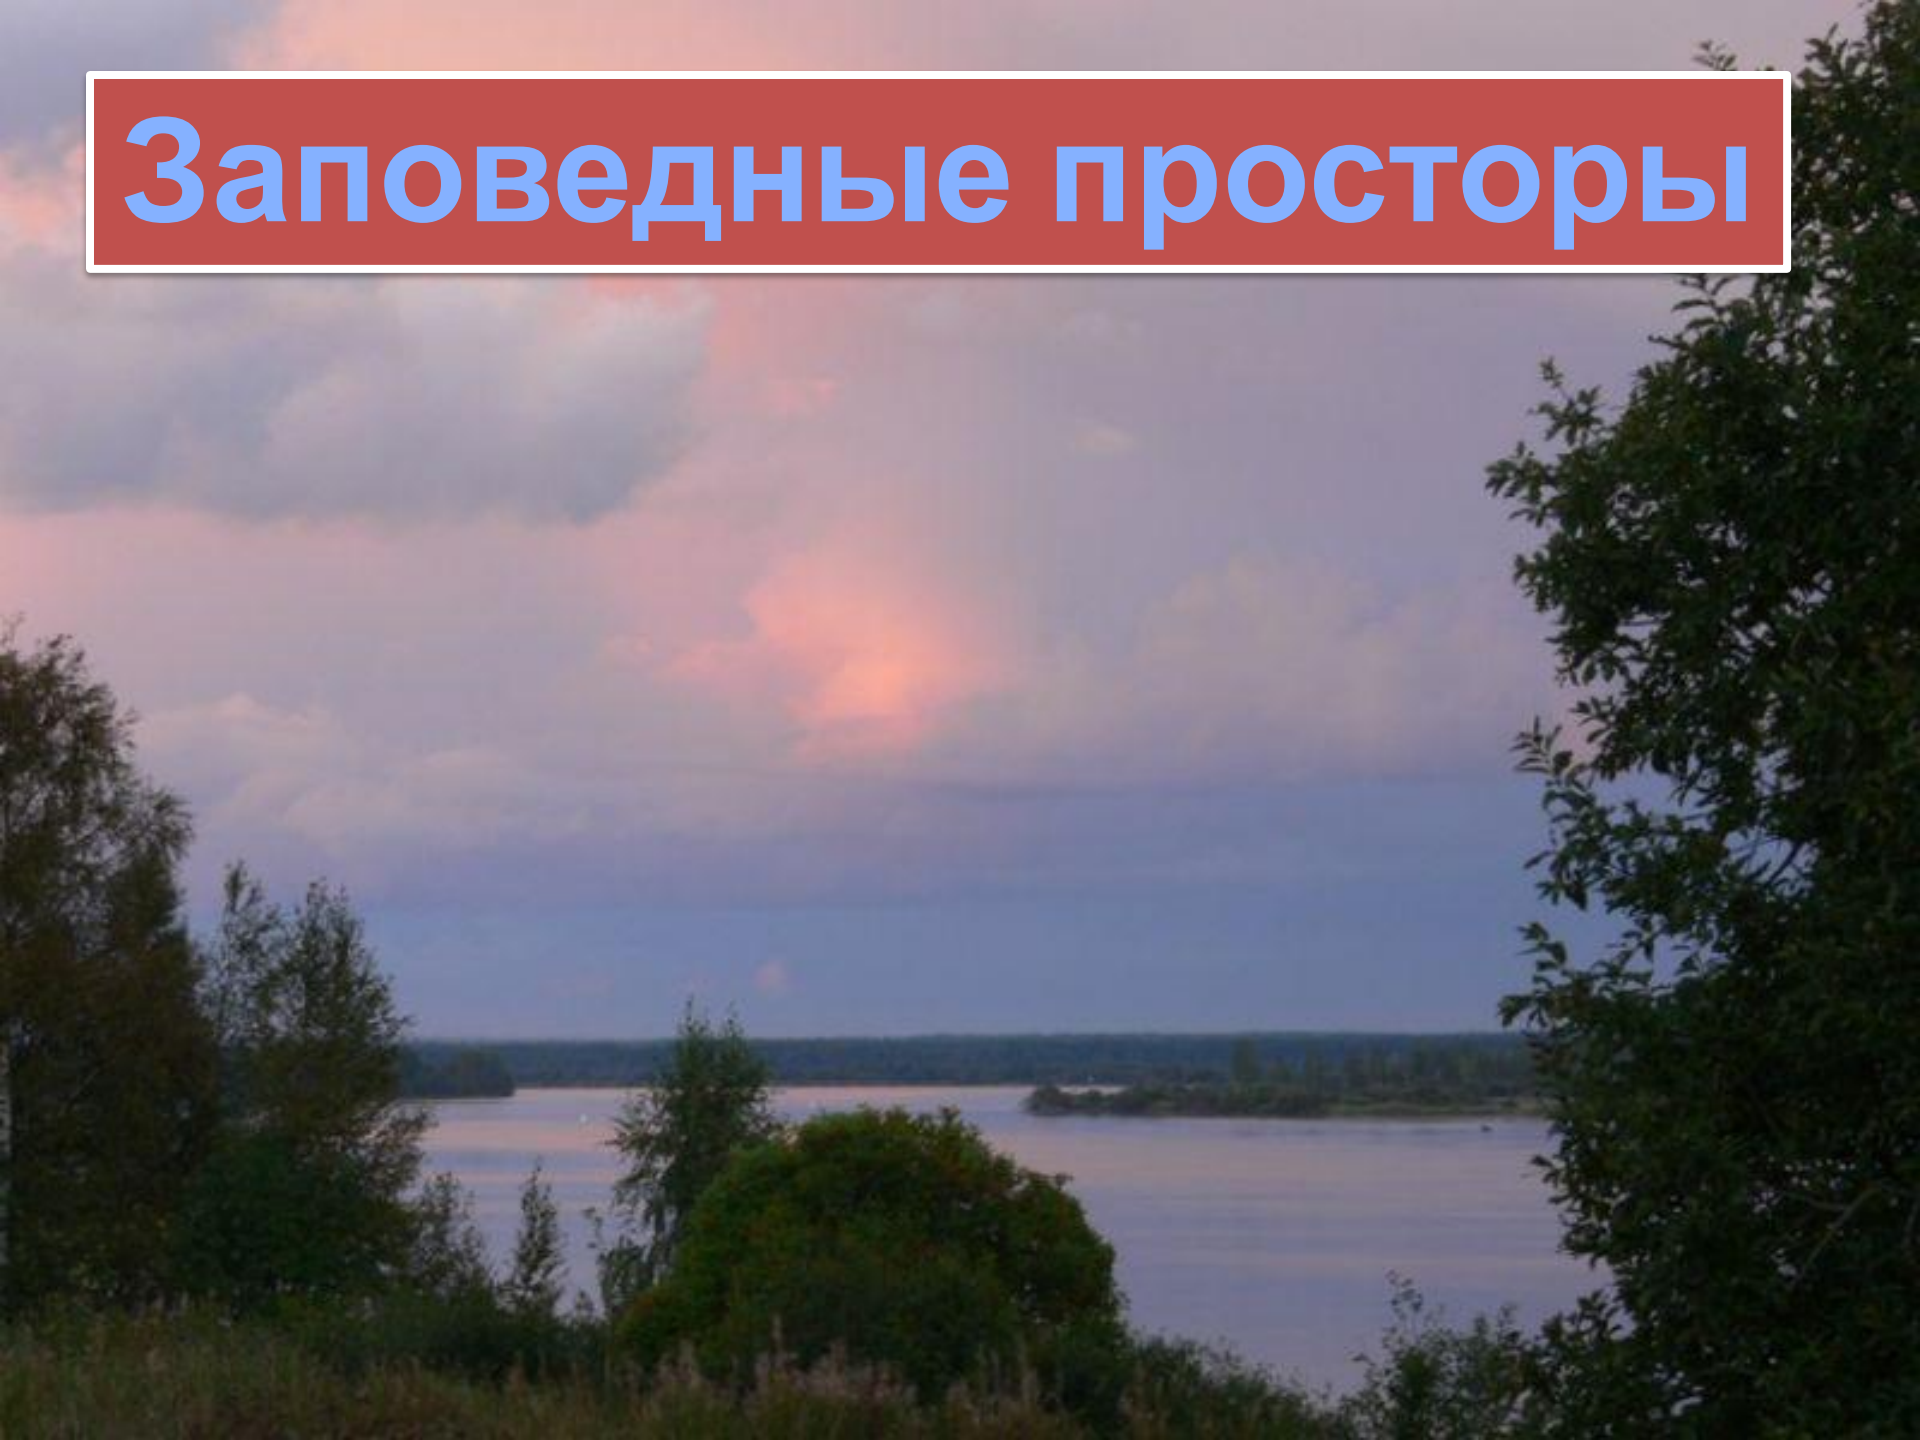

Заповедные просторы