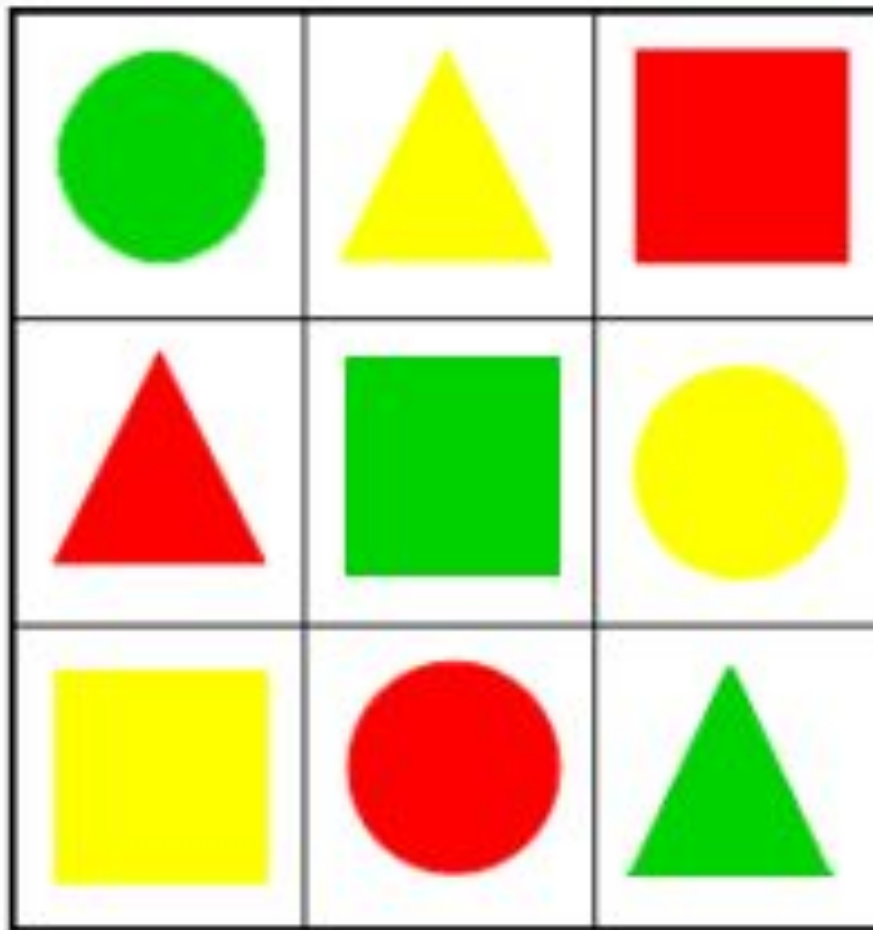

Посмотри на картинку

Сколько на картинке кругов, треугольников, квадратов?