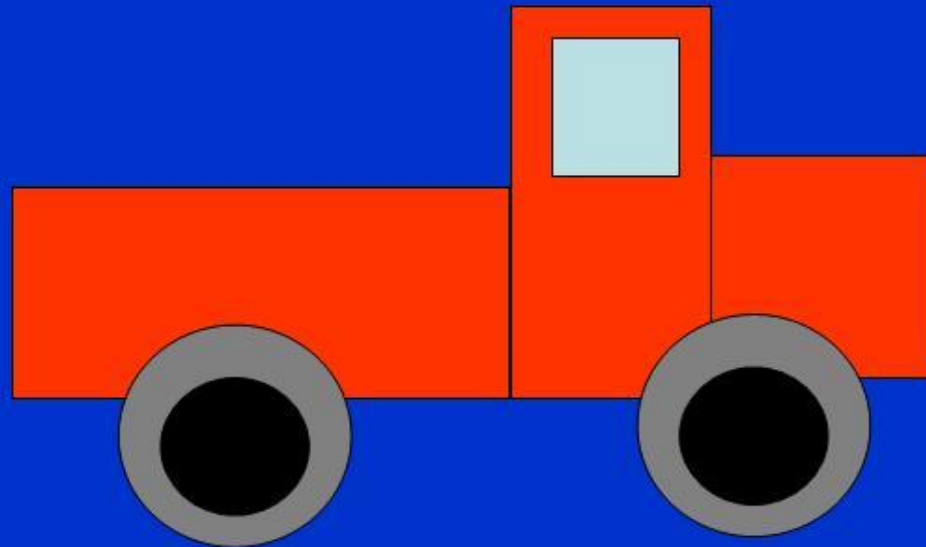

Из каких фигур состоит грузовик?

ГРУЗОВИК