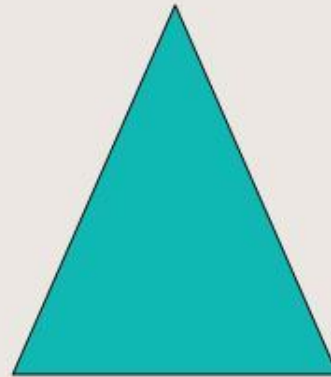

A vertical decorative bar on the left side of the slide, featuring a textured gold background. It contains several overlapping geometric shapes: a large light blue circle, a smaller white circle, and a grey ring. A small blue circle is positioned near the center of the bar.

# Знакомство дошкольников с геометрическими фигурами

К В А Д Р А Т

# Треугольник

---

**круг**

**прямоугольник**