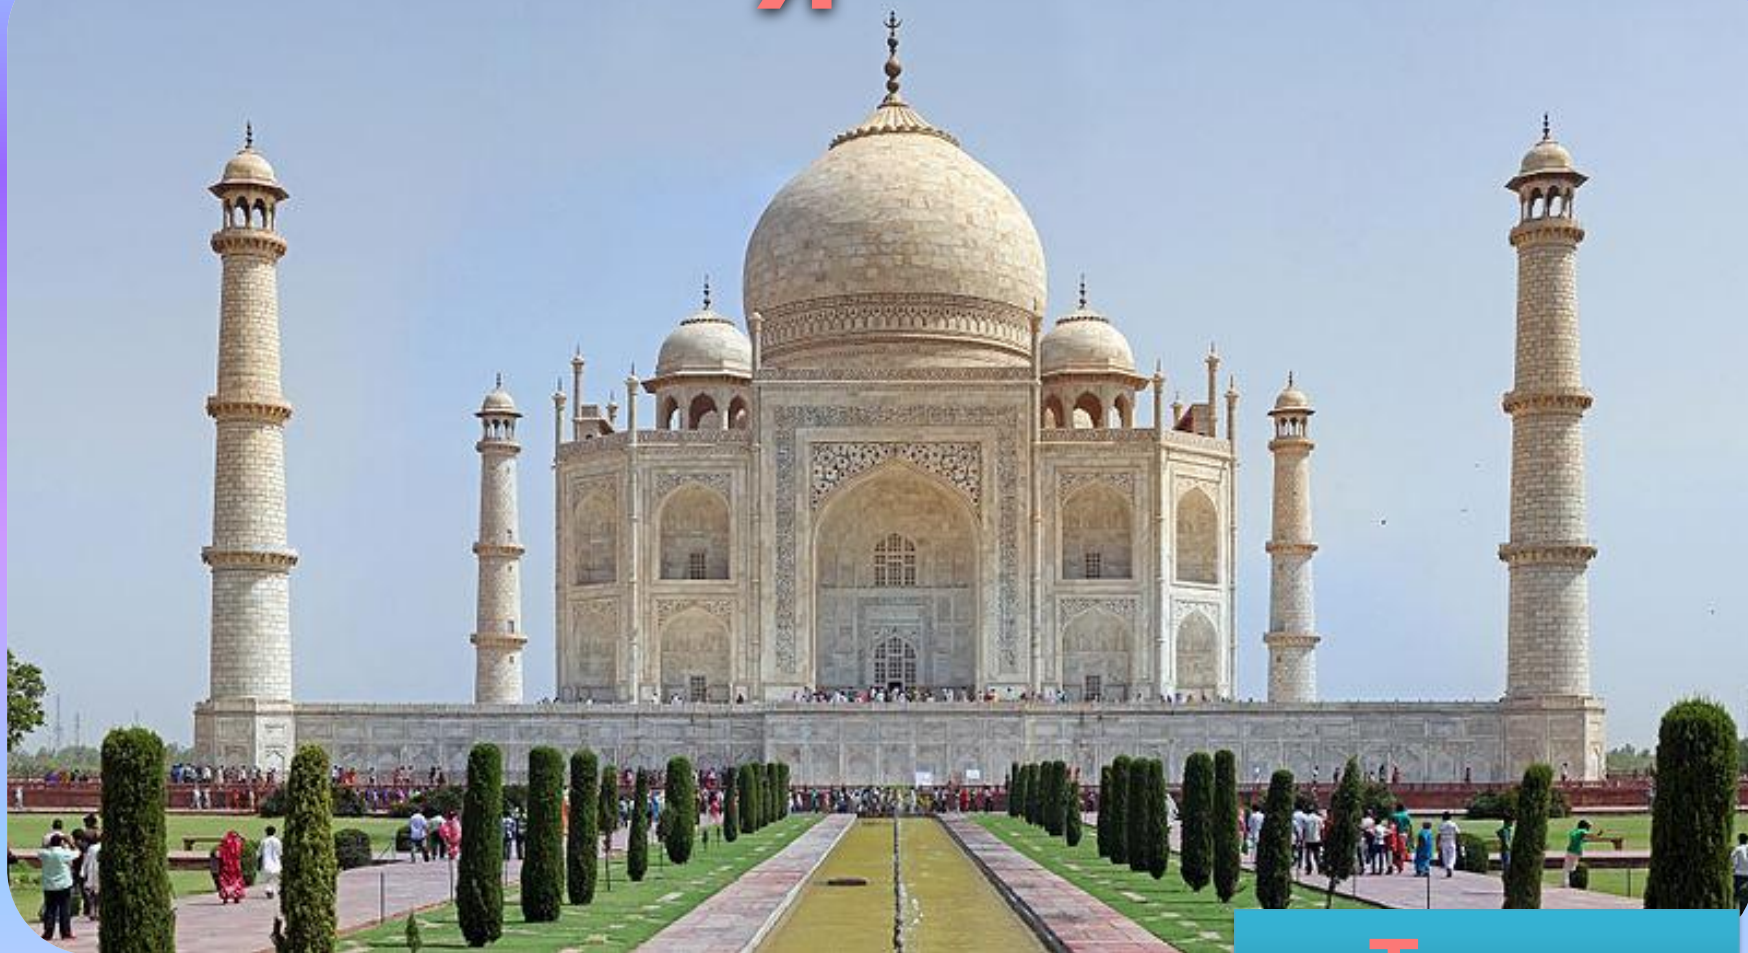

Знаменитые места мира

Инди

Я

Тадж-
Махал

360°
AIRPANO

© DMITRY MOISEENKO
WWW.AIRPANO.COM

360°
AIRPANO

WWW.VIBBO.COM
© DMITRY MOISEENKO

Ходы имели проемы и площадки, на которых блоки разворачивали.

Пирамиду опоясывал спиральный ход, по которому и таскали блоки.

США

Нью-Йорк

JAZZ

Лос-

A photograph of the Hollywood sign on a hillside. The sign is made of large white letters and is set against a backdrop of green vegetation. In the background, a tall cell tower with many antennas is visible against a cloudy sky. There are also some smaller structures and another smaller tower on the hill.