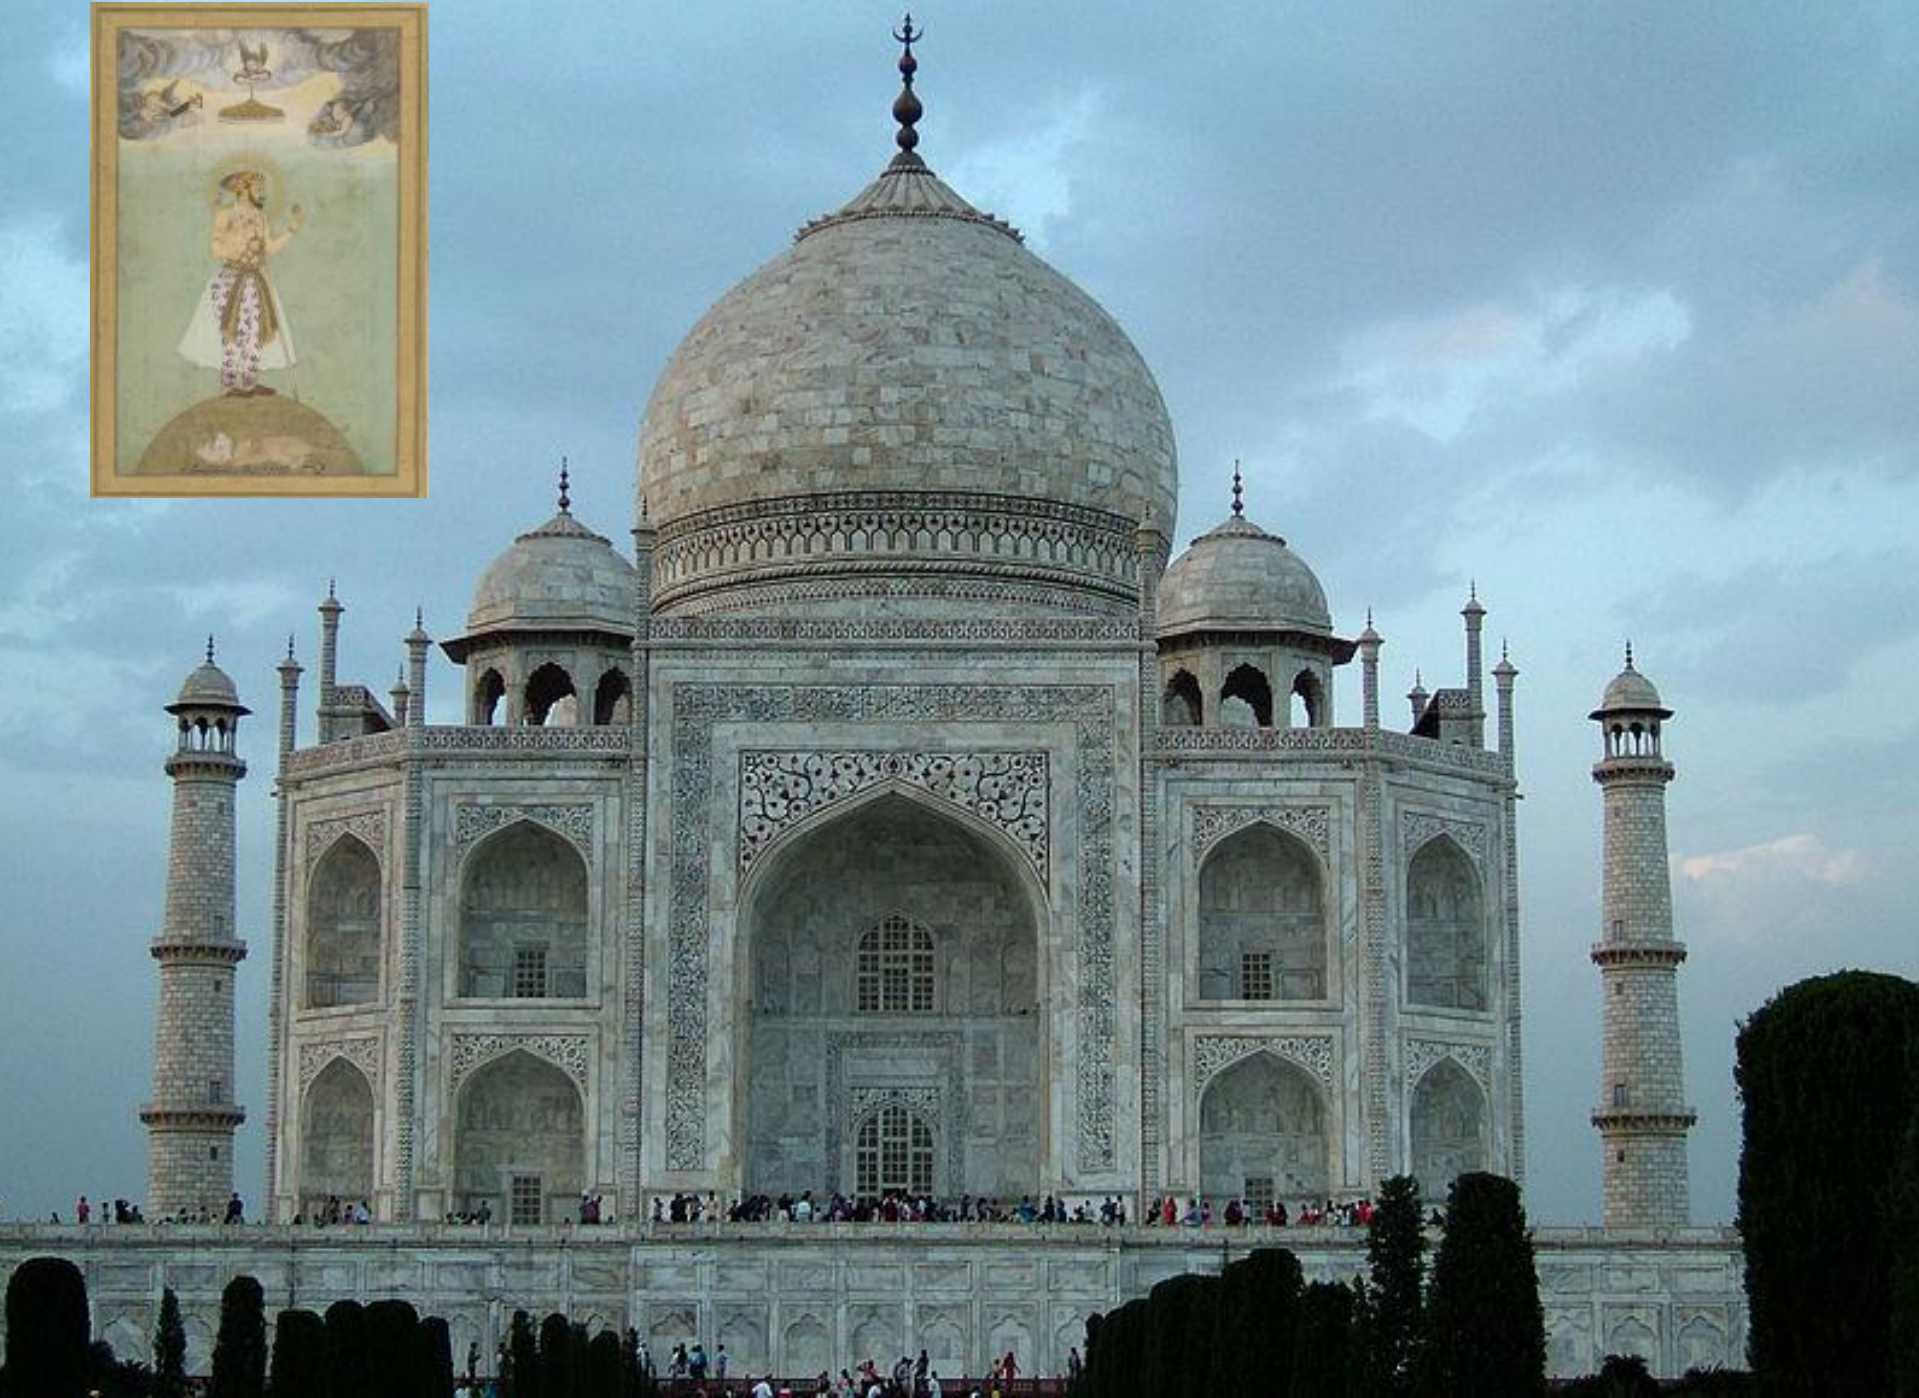

Знаменитые места мира

Инди

Я

Тадж-
Махал

360°
AIRPANO

© DMITRY MOISEENKO
WWW.AIRPANO.COM

360°
AIRPANO

WWW.VIBBO.COM
© DMITRY MOISEENKO

Ходы имели проемы и площадки, на которых блоки разворачивали.

Пирамиду опоясывал спиральный ход, по которому и таскали блоки.

США

Нью-Йорк

JAZZ

Лос-

A photograph of the Hollywood sign on a hillside. The sign is made of large white letters and is set against a backdrop of green vegetation. In the background, a tall cell tower with many antennas is visible against a cloudy sky. There are also some smaller structures and another smaller tower on the hill.