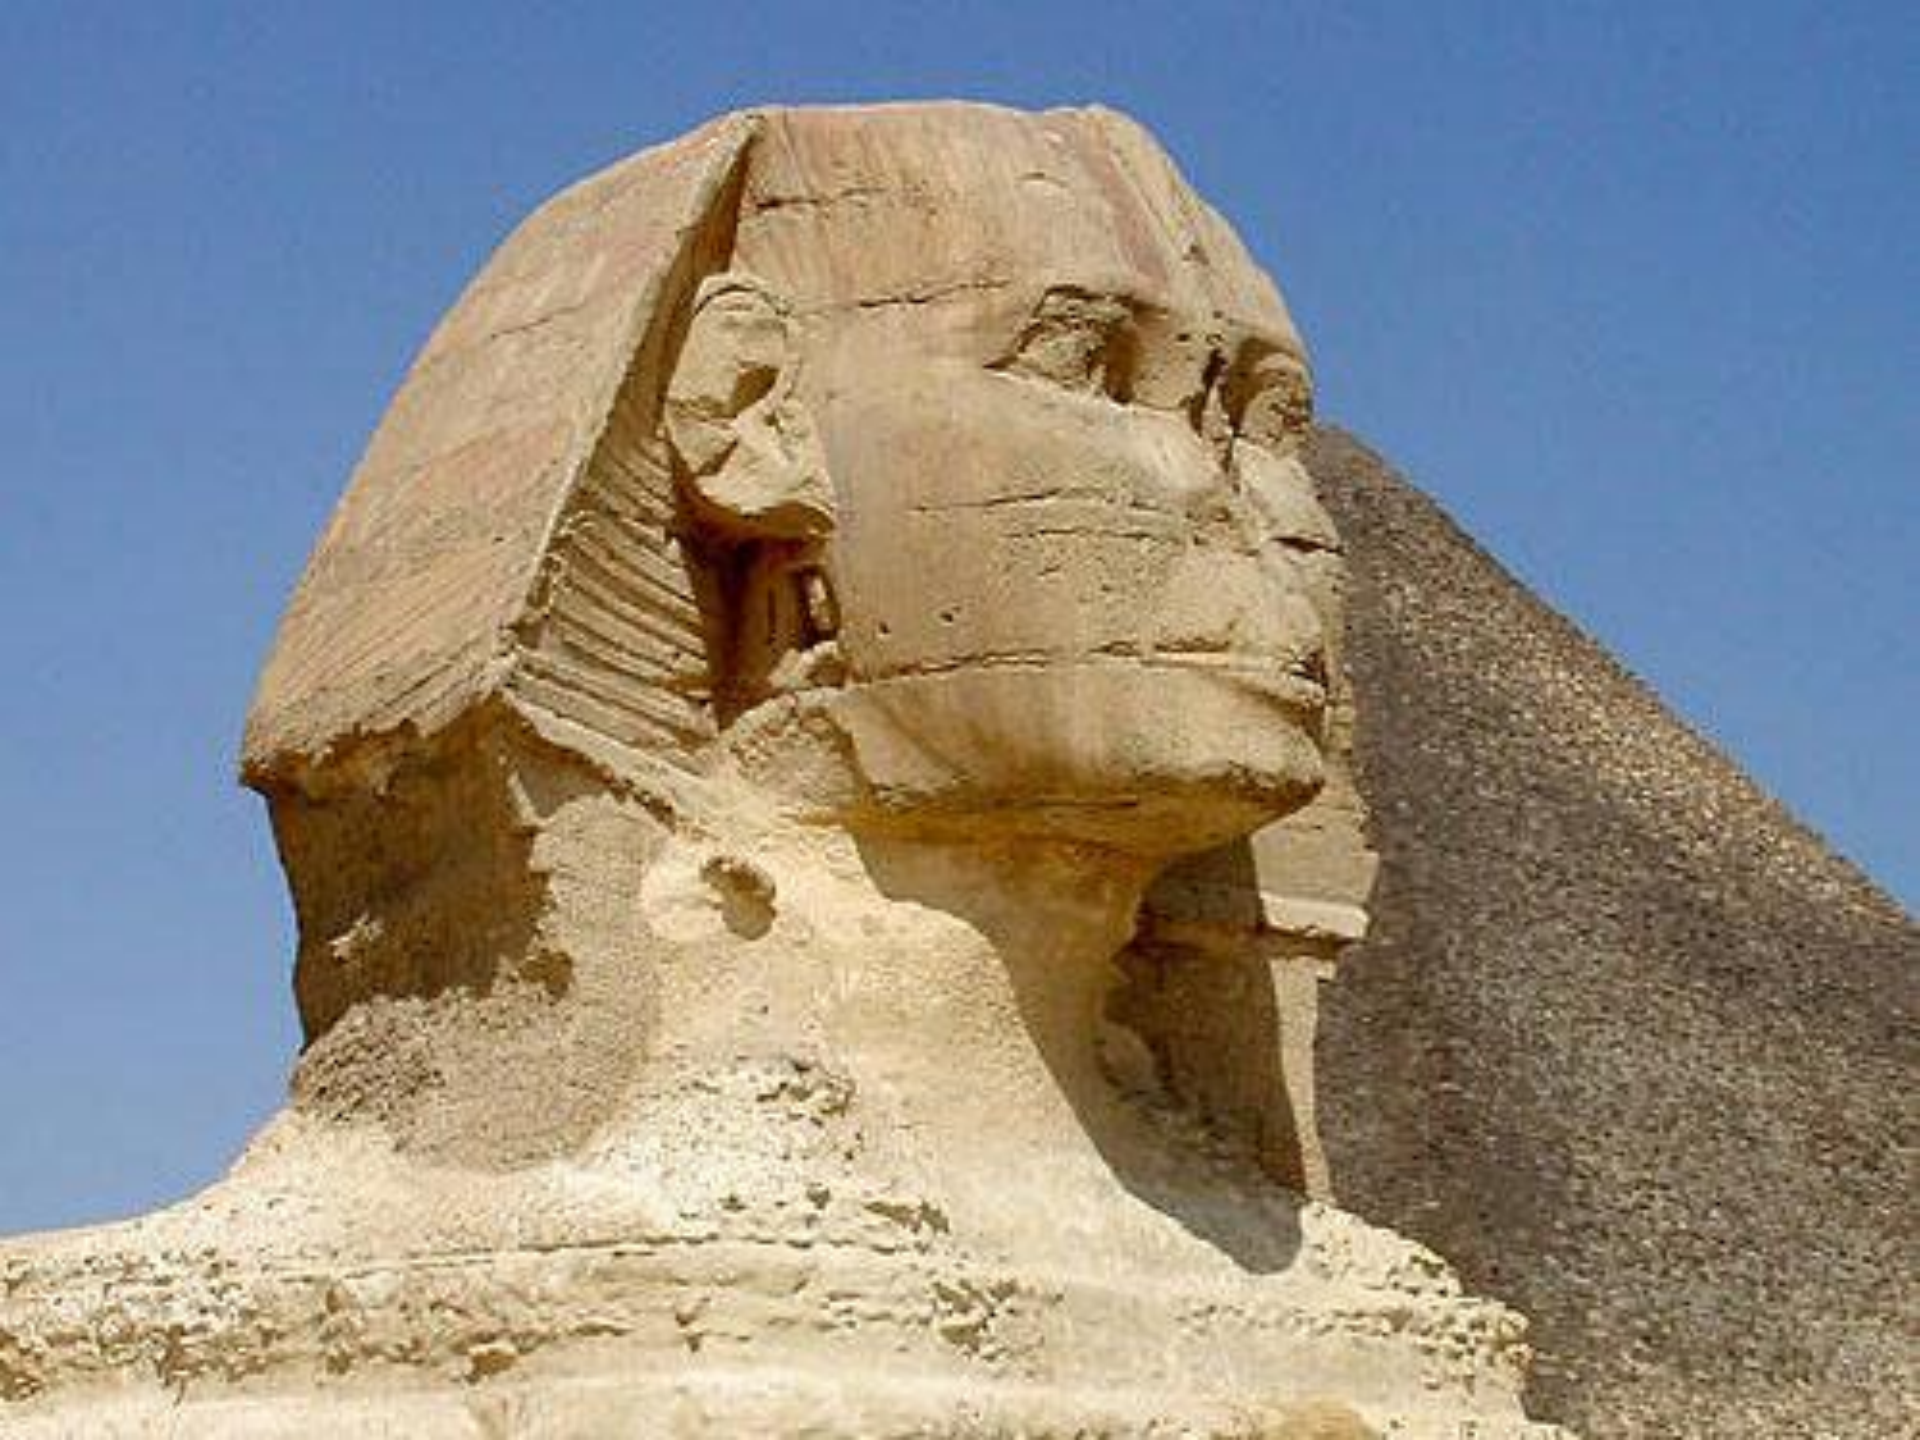

Ходы имели проемы и площадки, на которых блоки разворачивали.

Пирамиду опоясывал спиральный ход, по которому и таскали блоки.

США

Нью-Йорк

JAZZ

Лос-

A photograph of the Hollywood sign on a hillside. The sign is made of large white letters and is set against a backdrop of green vegetation. In the background, a tall cell tower with many antennas is visible against a cloudy sky. There are also some smaller structures and another smaller tower on the hill.