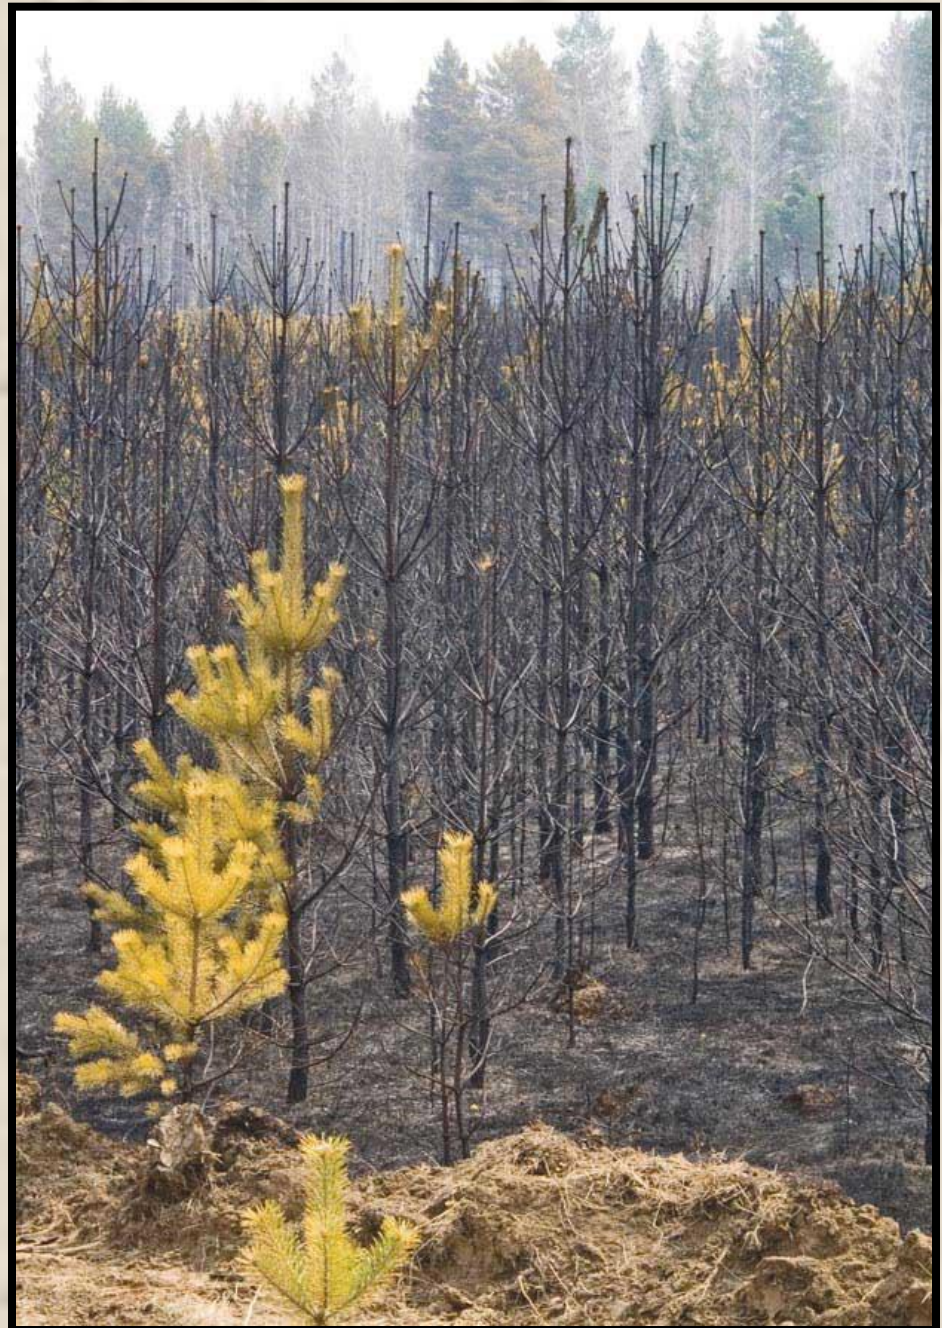

# РАЗЛИВ НЕФТИ

The image is a composite graphic. At the top, a white swan swims in a blue pond. Below this, a red banner with yellow text reads "ЭКОЛОГИЧЕСКИЕ КАТАСТРОФЫ". Underneath the banner, a white swan is shown sitting on a nest made of sticks and debris, including what appears to be a piece of red plastic. The background is a dark, stormy sky with a bright purple lightning bolt striking down on the left side.

**ЭКОЛОГИЧЕСКИЕ КАТАСТРОФЫ**

© Peter Dyrnda

# ЗАГРЯЗНЕНИЕ ВОЗДУХА