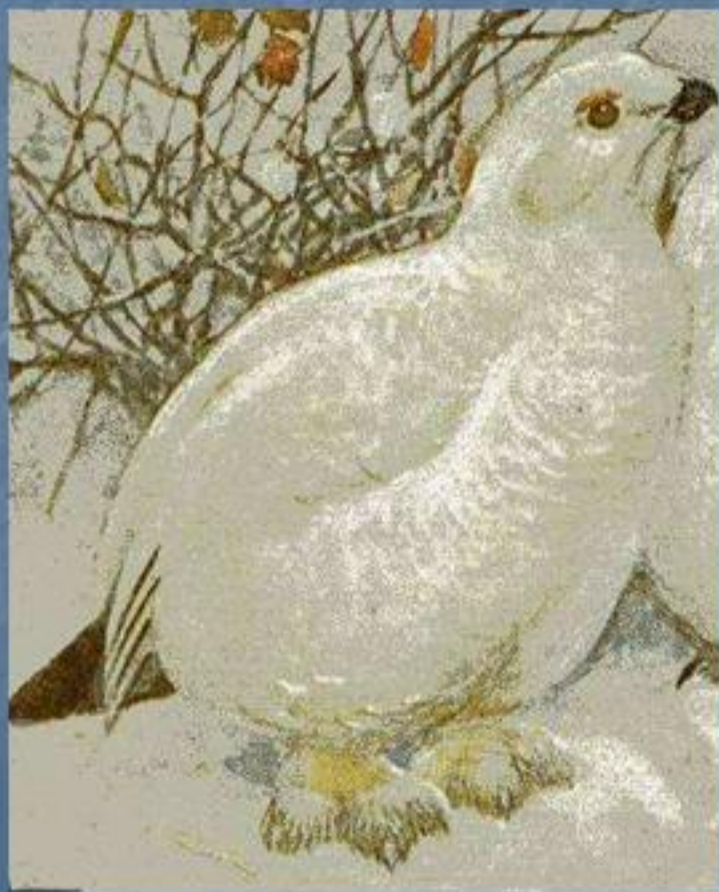

Т ю л е н ь

ТЮЛЕНЬ
ТУПИК
СИЯНИЕ
ЛЕДОКОЛО
РАЧКИ
ЧАЙКА

An aerial photograph of a vast tundra landscape. The foreground and middle ground are covered in a mosaic of green, yellow, and brown patches, representing different types of low-lying vegetation and possibly small water bodies. In the background, a range of mountains is visible, their peaks partially obscured by a light mist or haze. The overall scene is a wide, open natural environment.

ТУНДРА

© Сергей Зинчен

ягель- олений мох

белая куропатка

Спасибо за внимание!