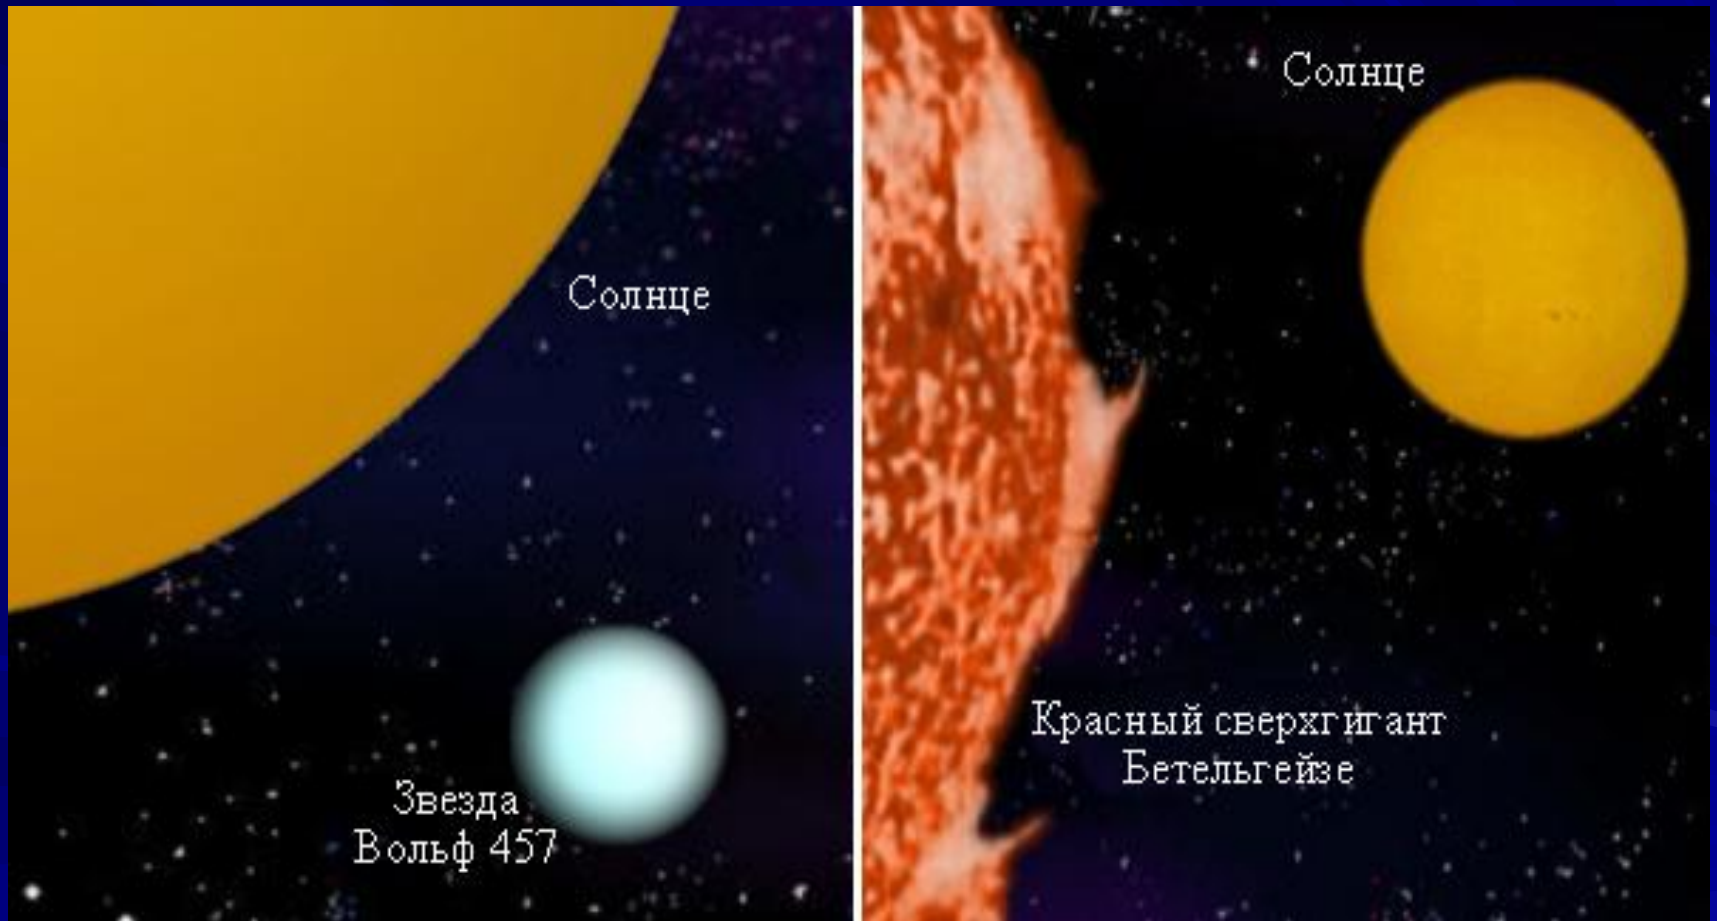

Сравнительные размеры звезд.