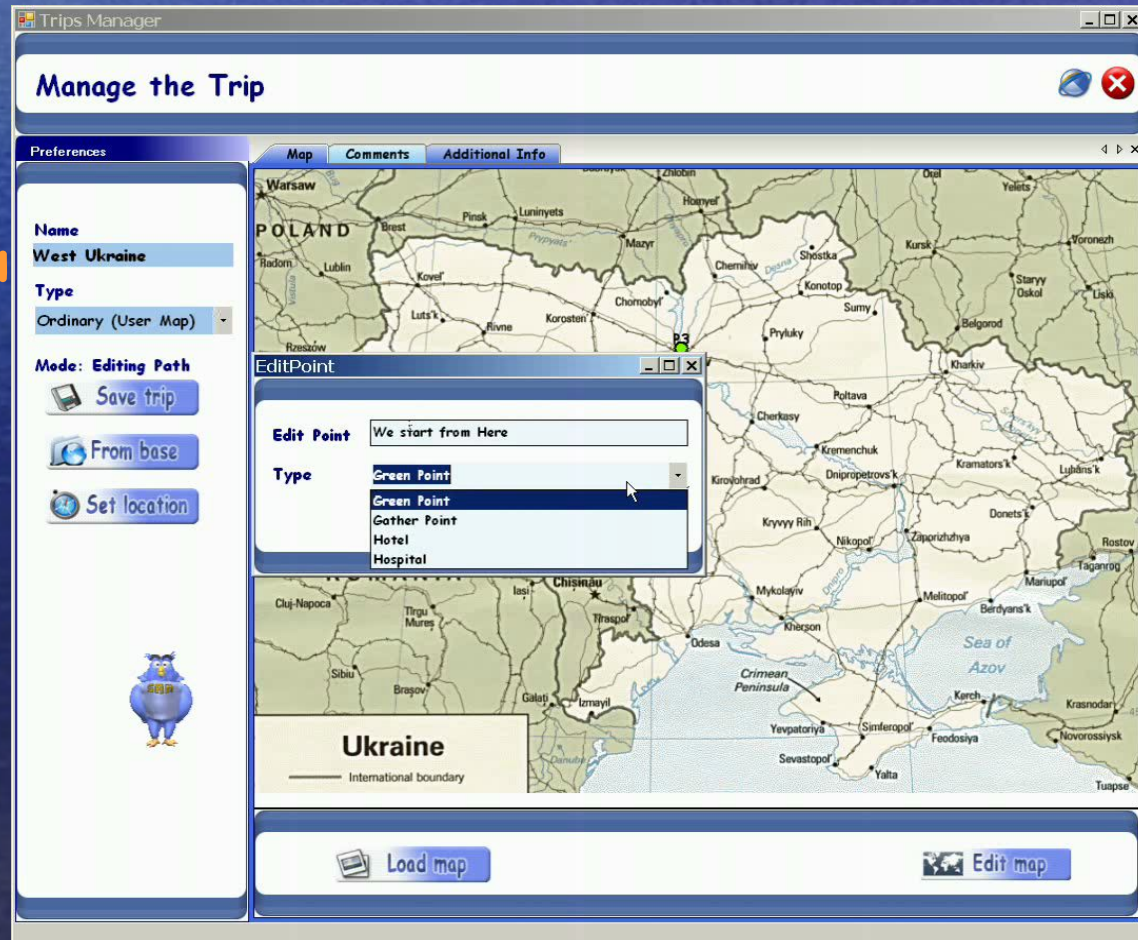

Возможности системы Footstep по организации активного и здорового отдыха

ВОЗМОЖНОСТЬ ЛЕГКО **редактировать маршрут с ПОМОЩЬЮ МЫШКИ**

ВОЗМОЖНОСТЬ **расставлять отметки на карте,** соответствующие отелям, экстренным службам, и др.