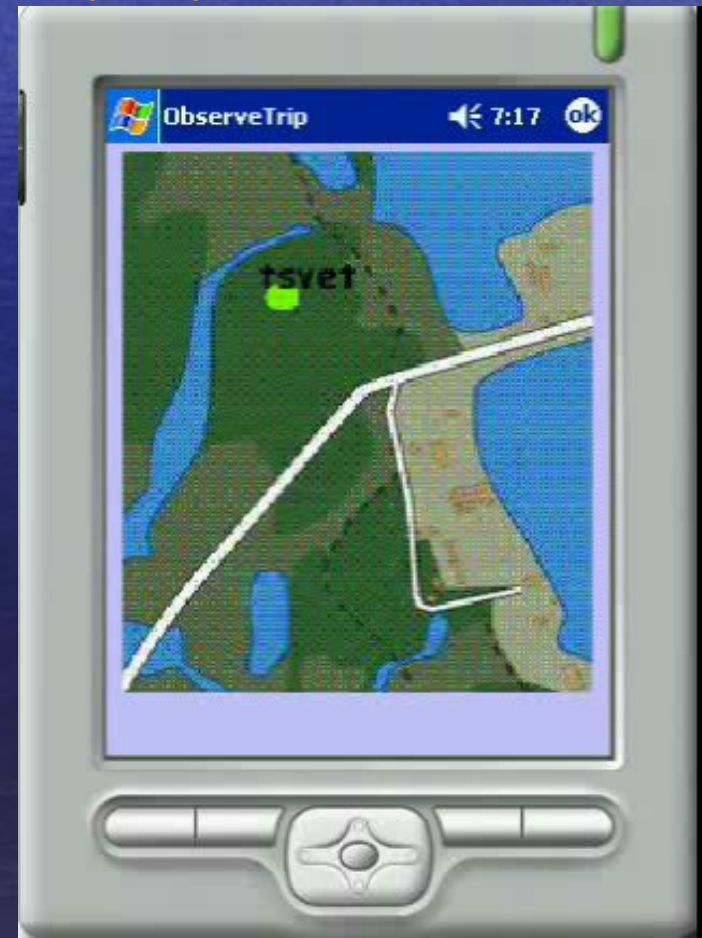

Возможности системы Footstep

интерактивная помощь и общение во время активного отдыха при помощи **мобильных устройств: смартфонов, КПК, ноутбуков, tabletPC**

➤ **отслеживание взаимного местоположения** при наличии GPS приёмника

➤ **демонстрация на карте изменений местоположения участников мероприятия**