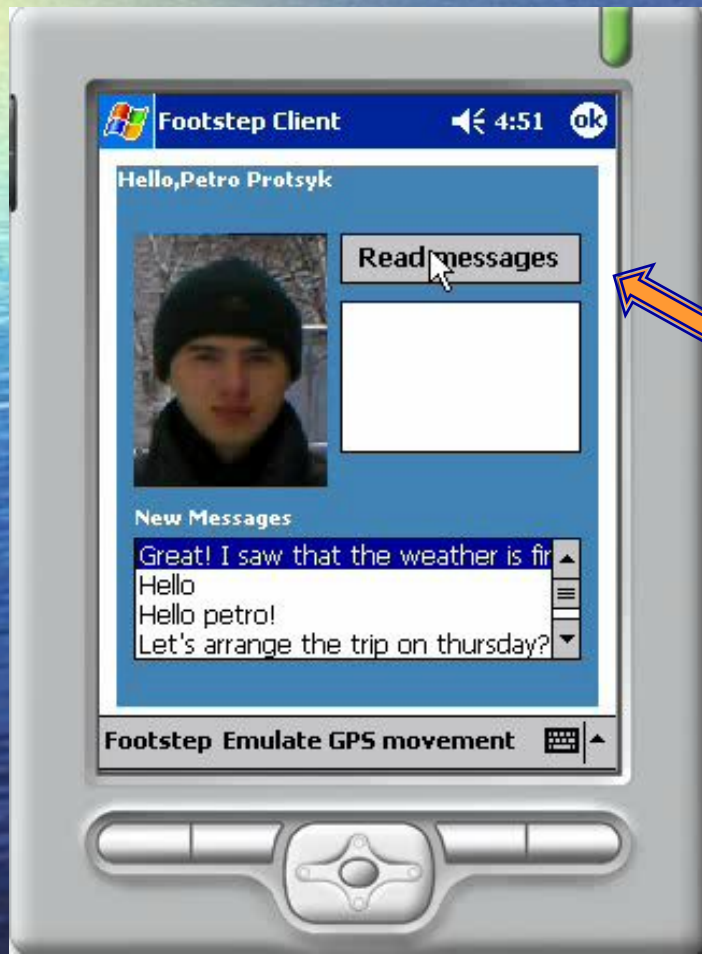

Возможности системы Footstep

интерактивная помощь и общение во время активного отдыха при помощи **мобильных устройств: смартфонов, КПК, ноутбуков, tabletPC**

оперативный обмен
ГОЛОСОВЫМИ И ТЕКСТОВЫМИ
сообщениями

озвучивание текстовых
сообщений для удобного
использования в дороге

дублирование сообщений на
электронную почту и в ICQ