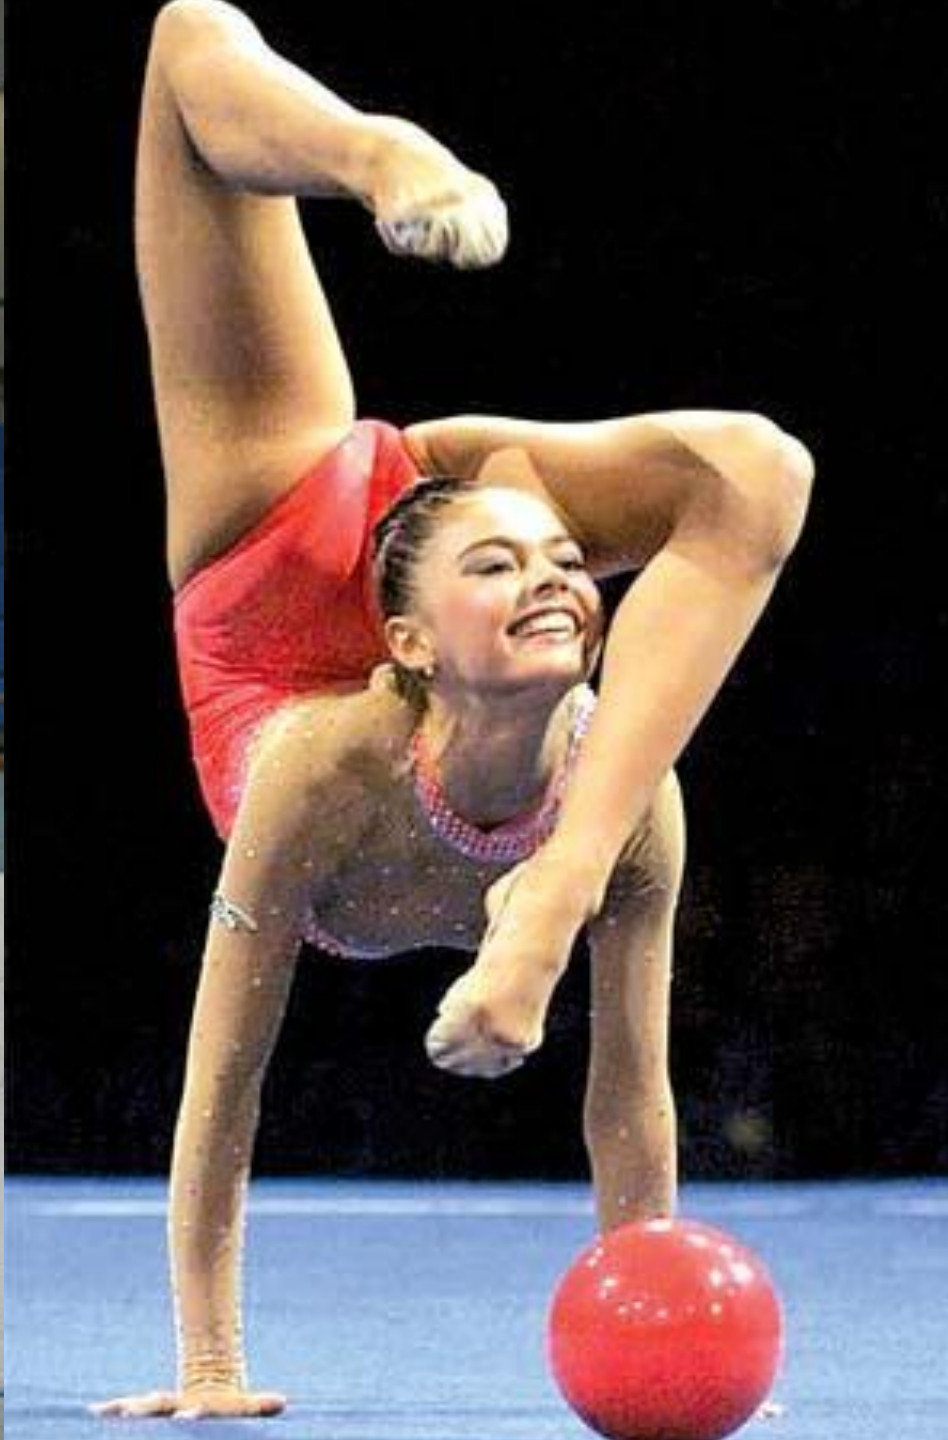

Сила упругости

*Hell Mae*

A white dog with black spots is sitting on a paved patio. The dog is looking upwards with its mouth open, and its right front paw is raised. In the background, there is a bicycle wheel, some potted plants, and a dark door frame. The scene is outdoors and appears to be in the late afternoon or early morning, given the lighting.

Рас-сыпь-ся горох  
с гряд-ки на гряд-ку!  
Раз-дай-ся народ!  
Я ПОЙДУ ВПРИСЯДКУ!

Деформация- это физическое явление, при котором изменяется форма или размеры тела.