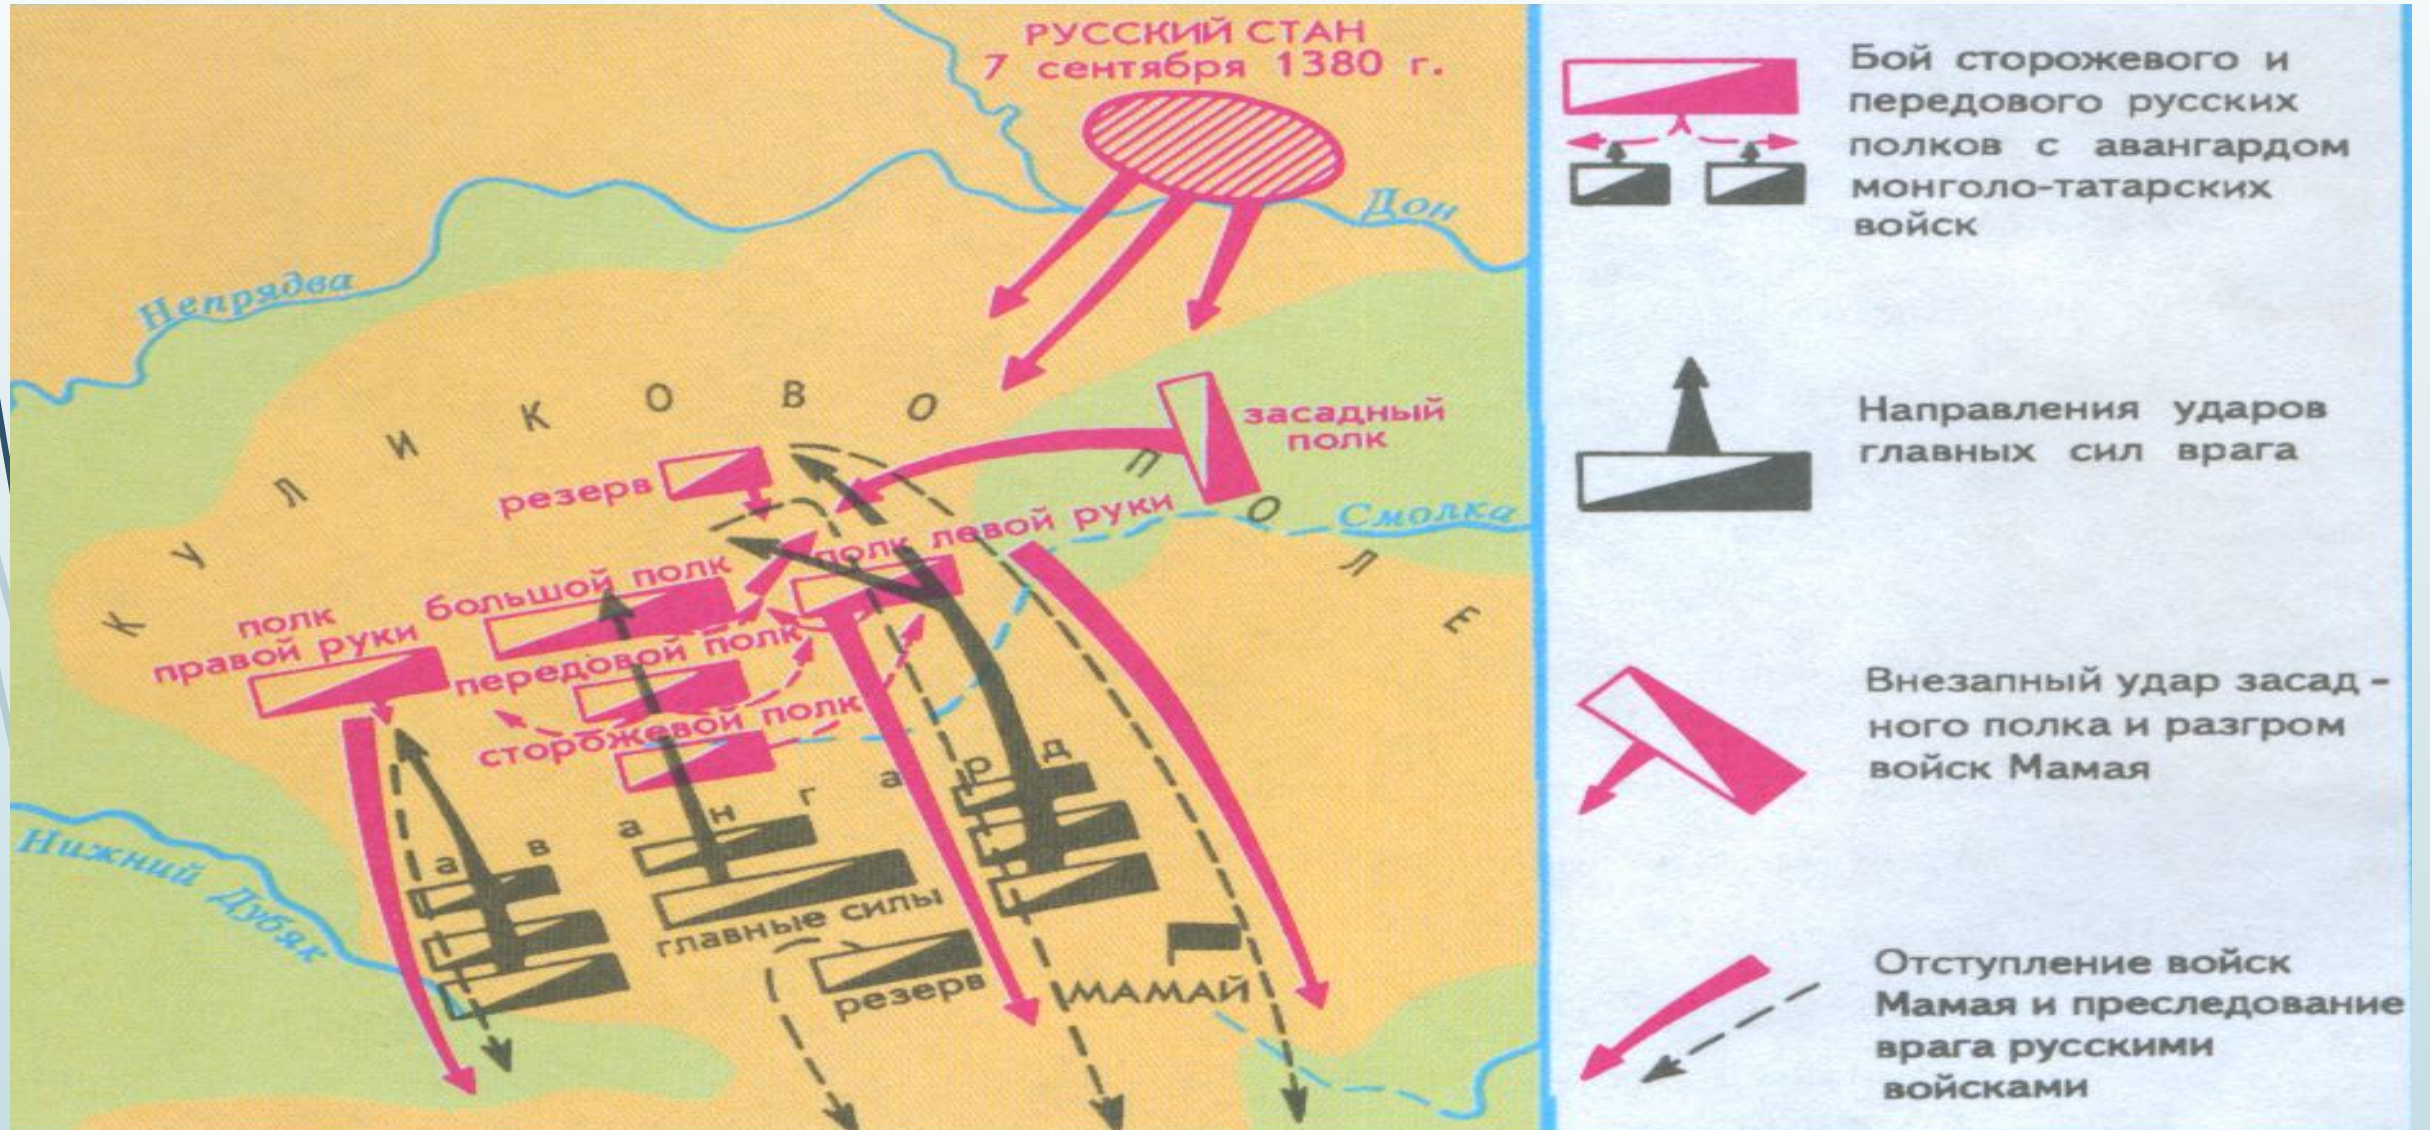

A dark grey arrow points to the right from the left edge of the slide. Below it, several thin, curved lines in shades of blue and grey sweep across the left side of the slide.

## Виды планов

Проектировщики и строители

Водители автомобилей

Жители крупных городов

Историки и военные

Туристы

A dark blue arrow points to the right from the left edge of the slide. Below it, several thin, curved lines in shades of blue and grey sweep across the left side of the slide.

# План Куликовской битвы 1380 года

A dark grey arrow points to the right from the left edge of the slide. Below it, several thin, curved lines in shades of blue and grey sweep across the left side of the page.