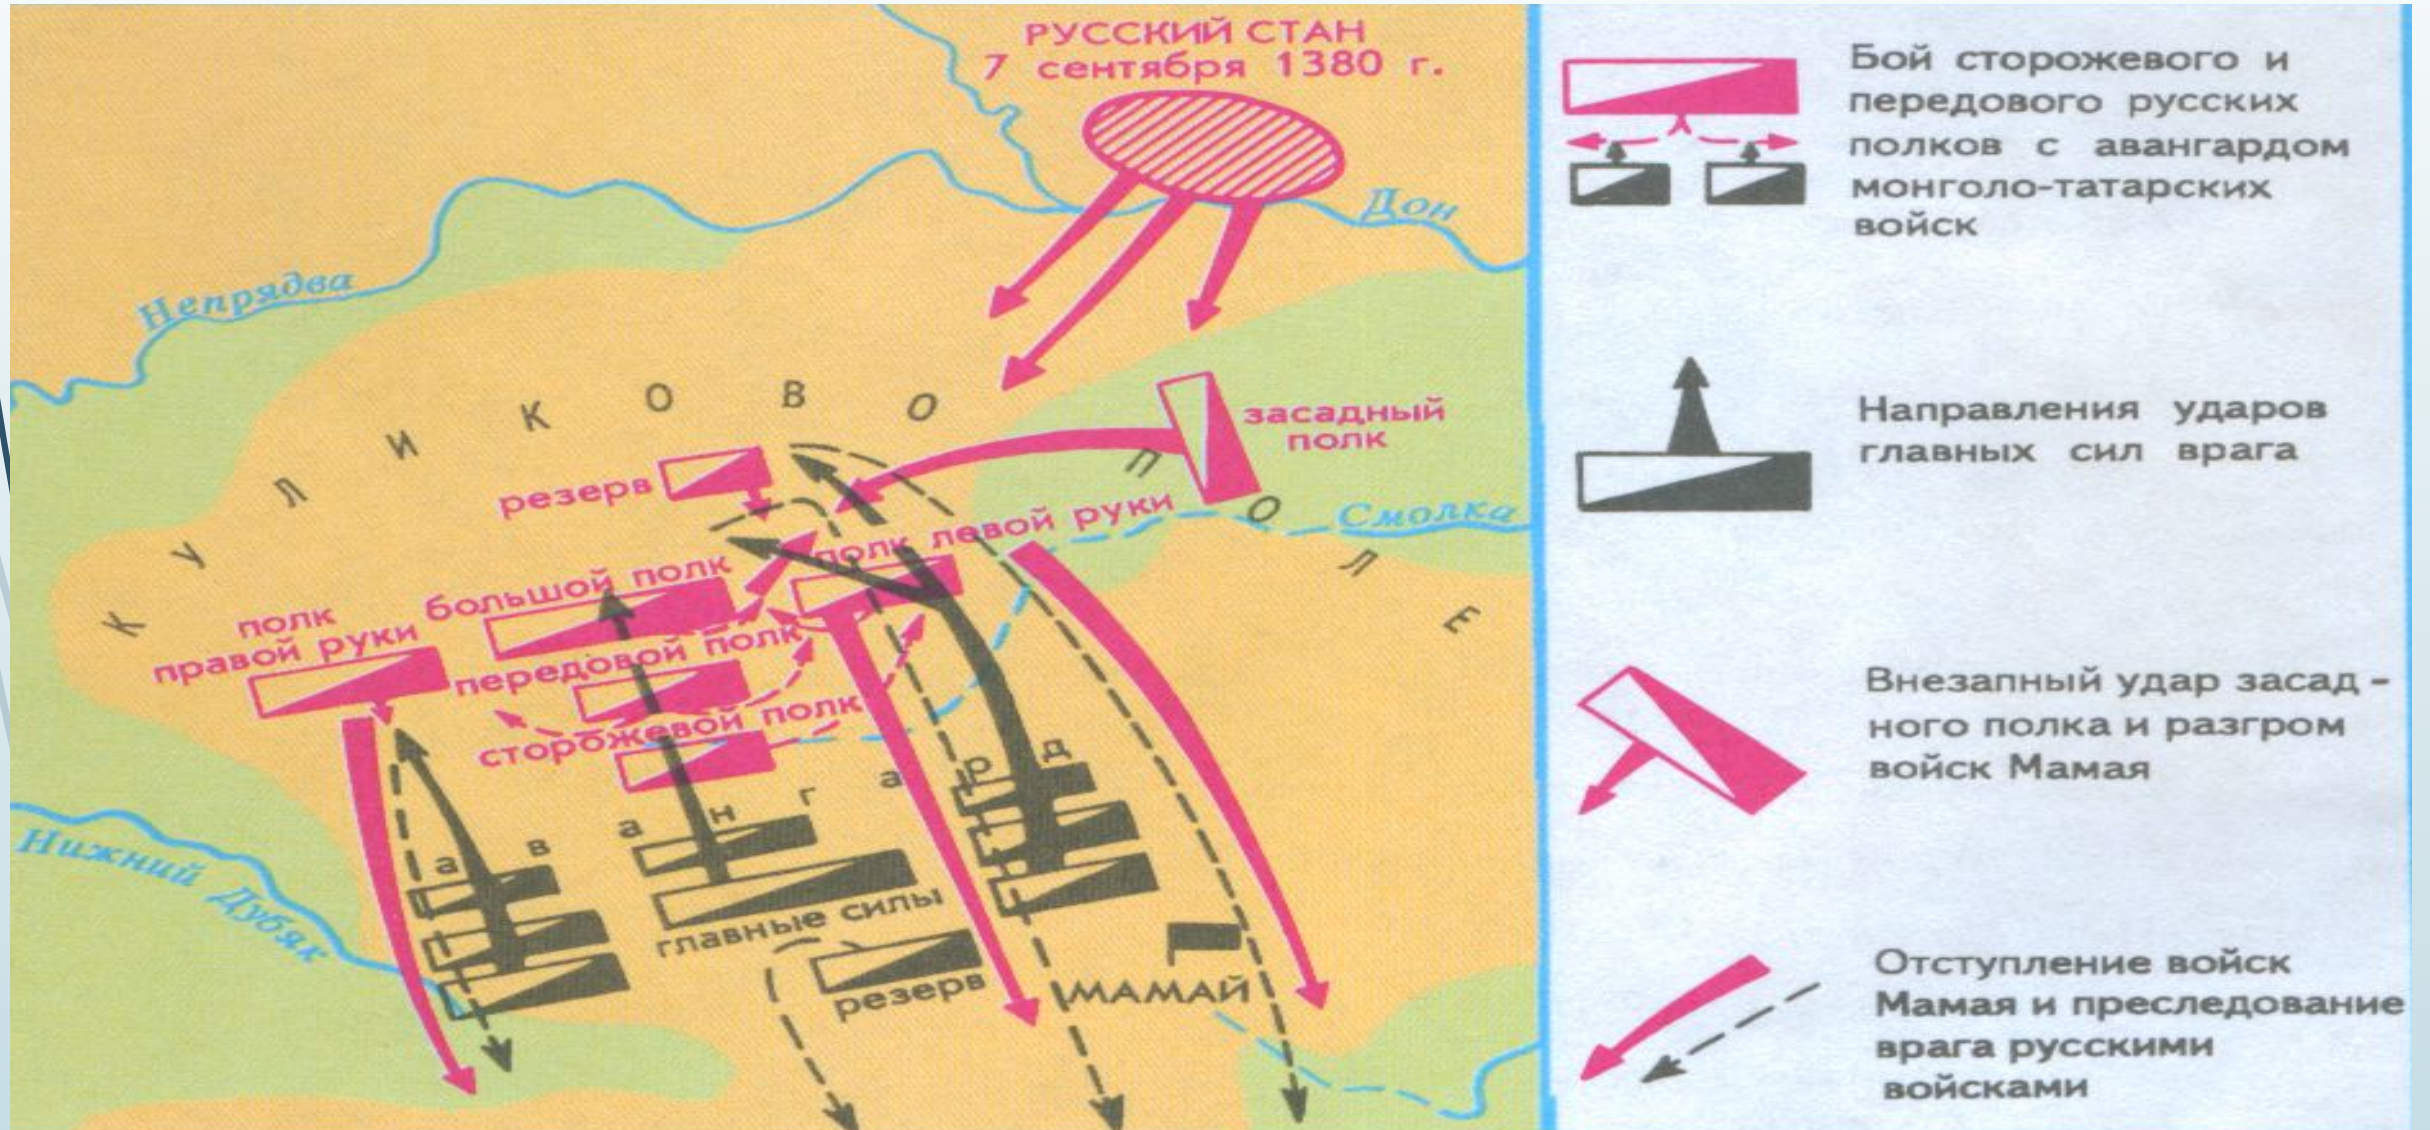

A dark blue arrow points to the right from the left edge of the slide. Below it, several thin, curved lines in shades of blue and grey sweep across the left side of the slide.

Нанеси на карту маршрут «Ст. метро Кузьминки» – музей русской усадебной культуры Кузьминки (Тополевая аллея, 6).

План Куликовской битвы 1380 года

A dark grey arrow points to the right from the left edge of the slide. Below it, several thin, curved lines in shades of blue and grey sweep across the left side of the page.