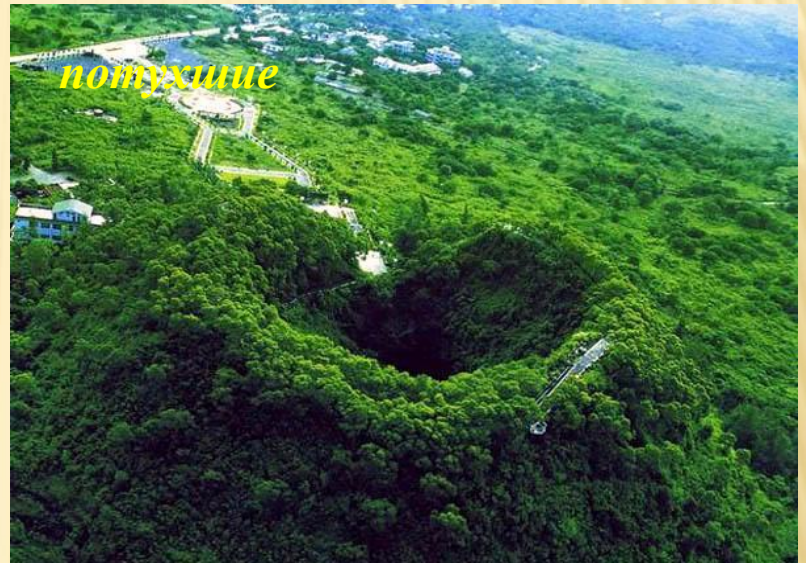

Классификация вулканов по активности

спящие

потухшие

действующие