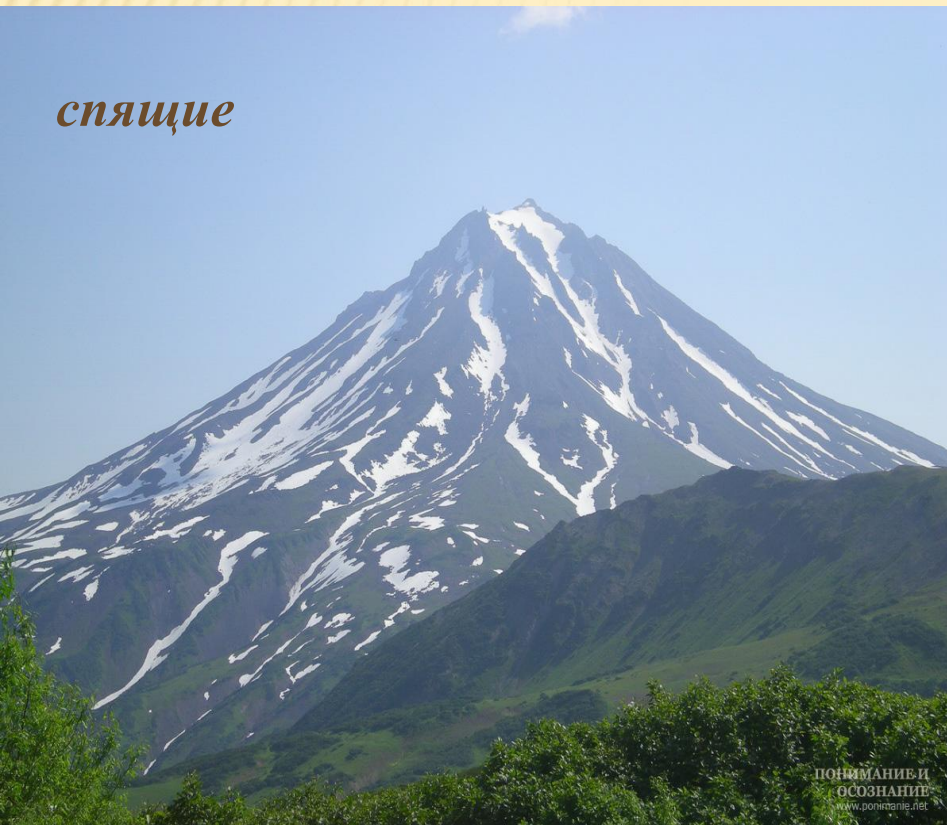

Классификация вулканов по активности

спящие