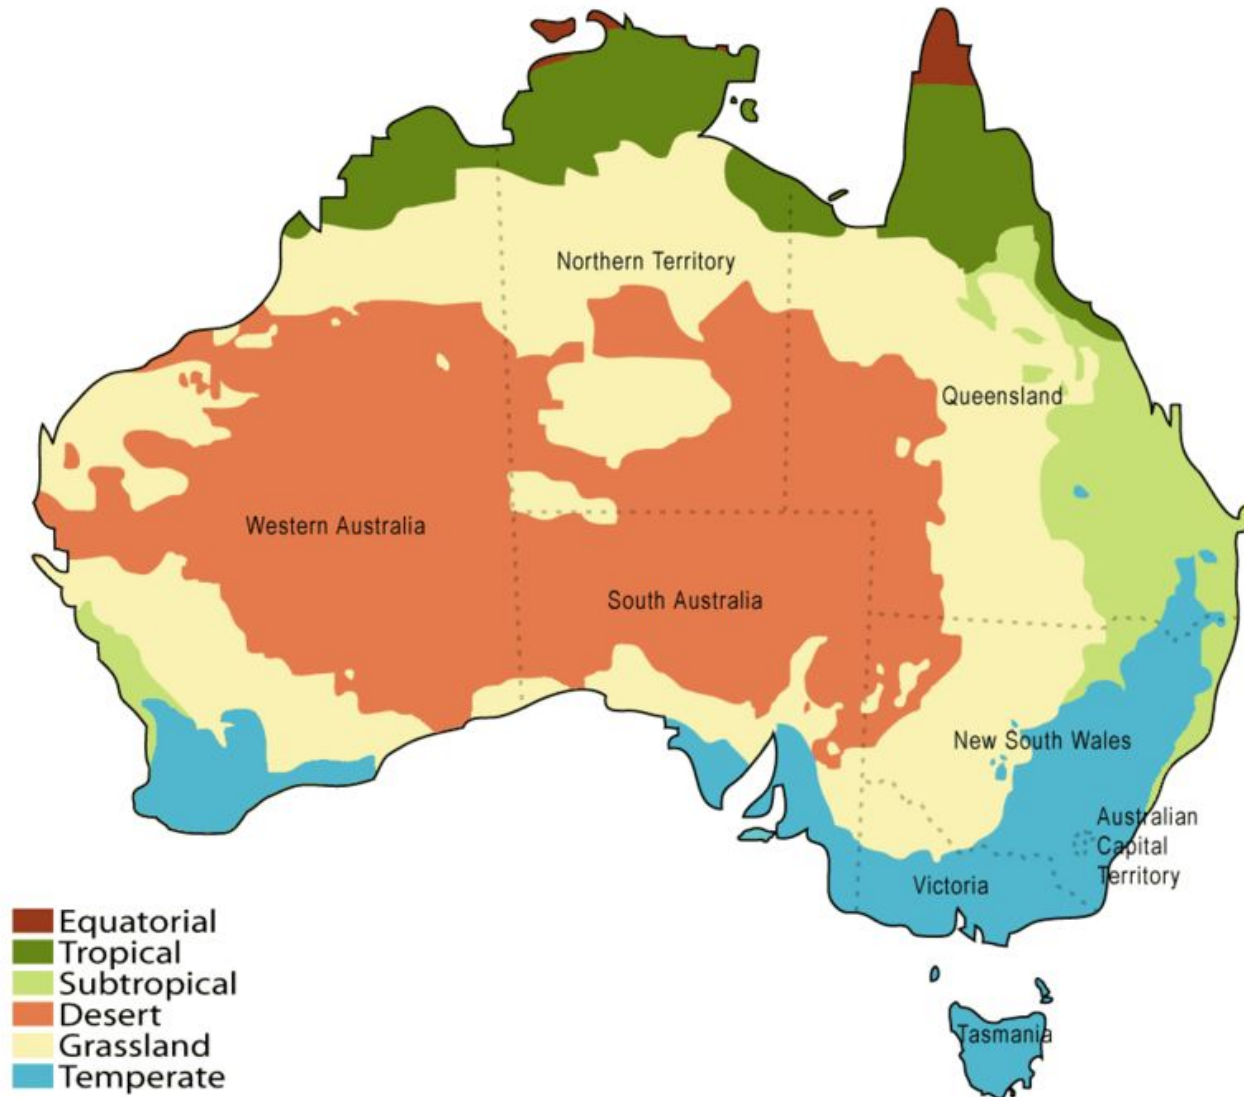

Australia

the land of blue mountains

General information

- ❑ **Capital** – Canberra
- ❑ **Largest city** – Sydney
- ❑ **Language** – English
- ❑ **Government** – federal parliamentary
- ❑ **Area** - 7,692,024 km²
- ❑ **Population** - 24,697,800
- ❑ **Currency** – australian dollar

Map

Climate

Urulu

Platypus

Kangaroo

Emu

Kookaburra

Dingo dog

States

Economy – exporter

Health

Life expectancy

- ❑ 79.5 years for males
- ❑ 84.0 years for females

Health Diseases

- skin cancer
- high blood pressure
- obesity

Culture