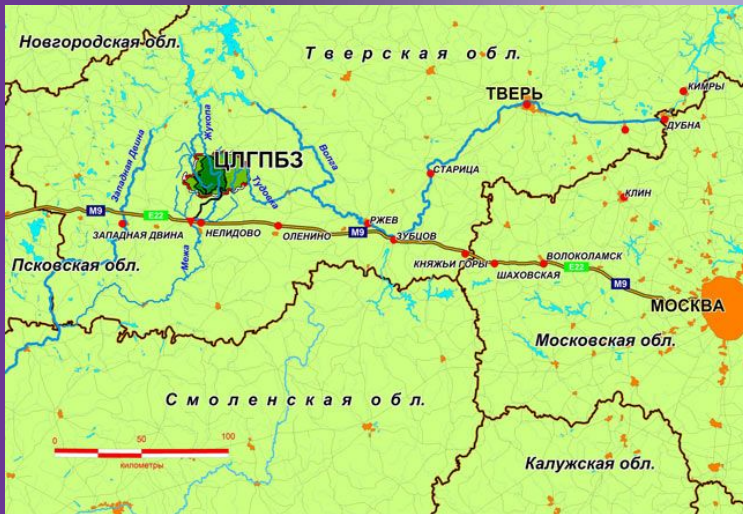

- *Центрально-Лесной заповедник расположен на западе Европейской части России, на главном Каспийско-Балтийском водоразделе Русской равнины*