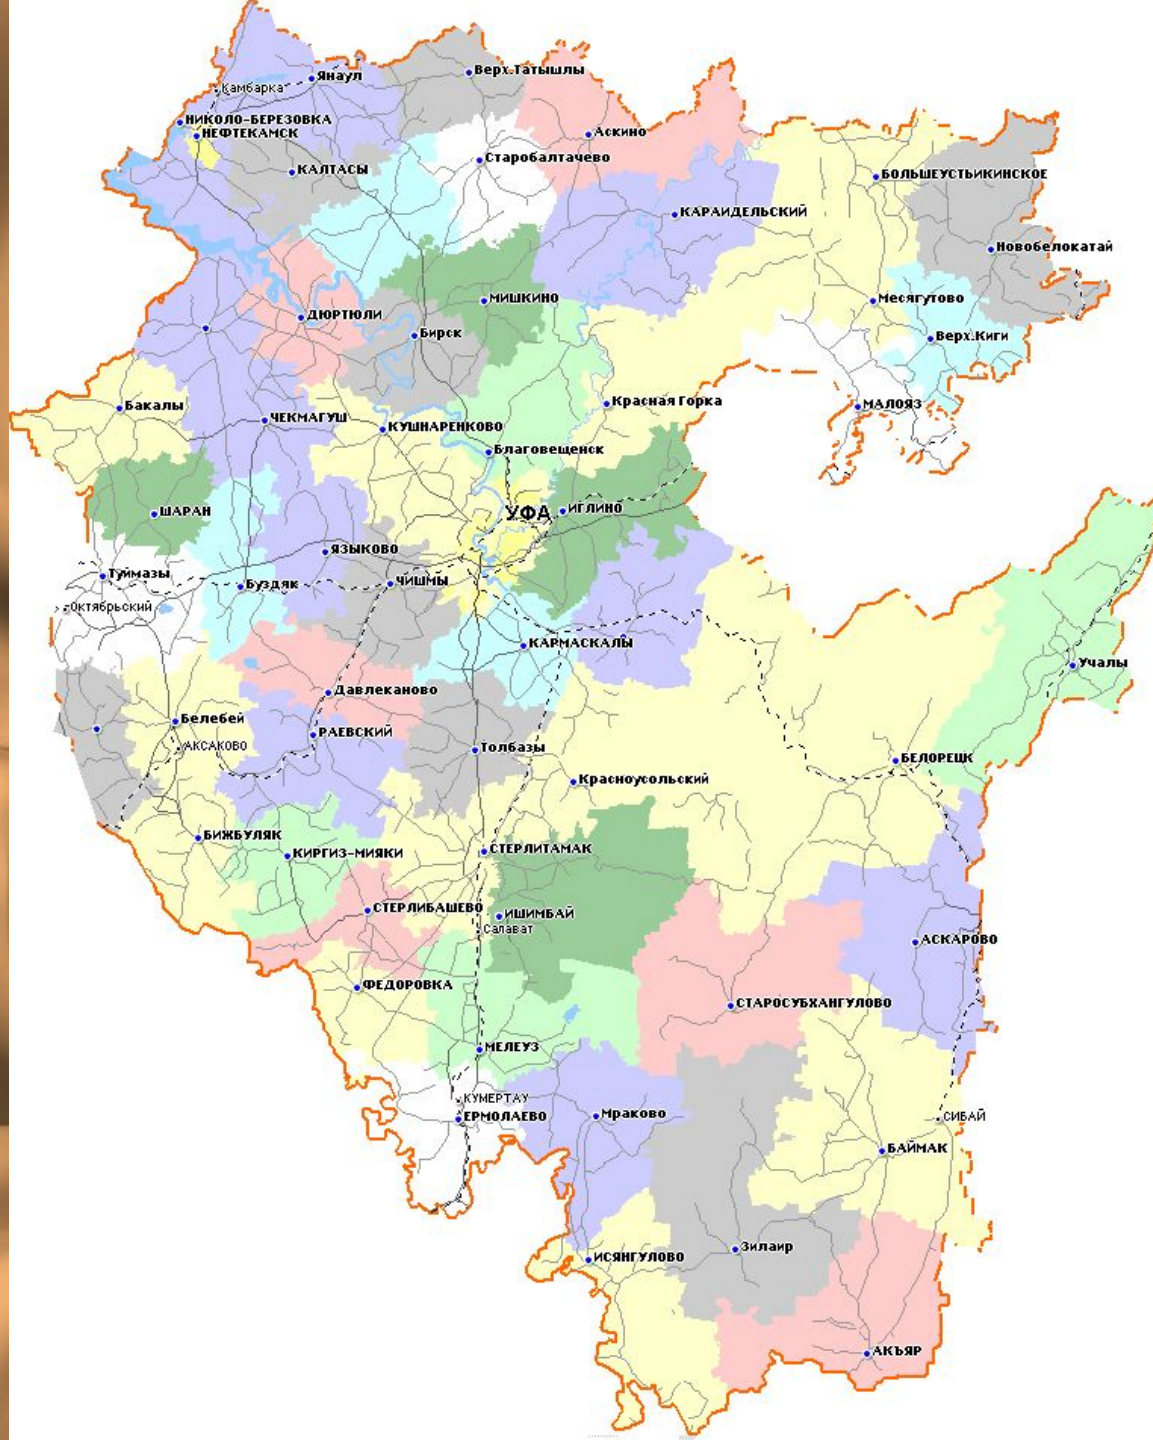

# III ТУР

РАСТЕНИЯ И  
ЖИВОТНЫЕ МОЕГО  
КРАЯ

# ФИЗМИНУТКА

Повторяйте за  
мной!

Молодц  
ы!

IV  
ТУР

ИЗВЕСТНЫЕ  
ЛЮДИ

# БАШКОРТОСТАН

КРАЙ ВОСХОДЯЩЕГО СОЛНЦА

A glowing blue globe of Earth is held in two blue hands against a starry space background. The globe shows the continents of Africa and Europe. The hands are positioned as if supporting the globe from below. The background is a dark blue space filled with numerous small white stars.