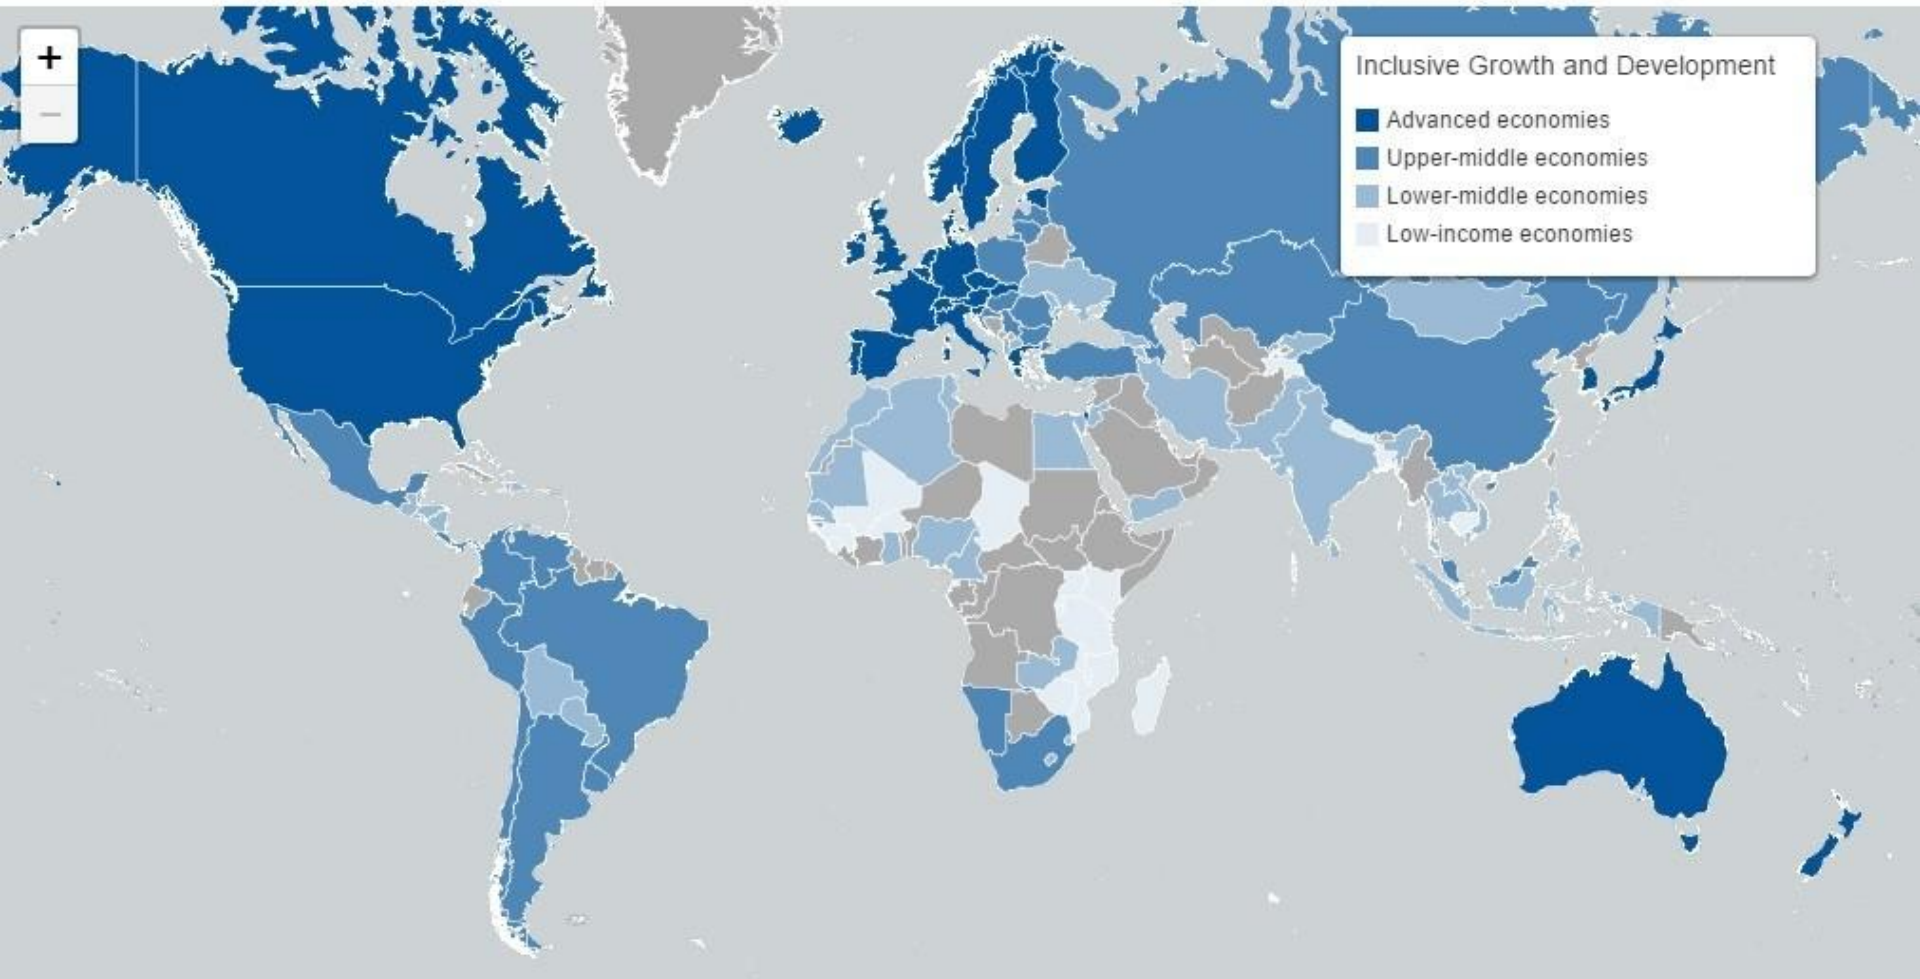

A conceptual image featuring a large, vibrant green tree with a thick trunk, contained within a transparent, glowing sphere. The sphere is held gently by two black silhouettes of hands, one on the left and one on the right, palms facing up. The background is a clear, bright blue sky with a sun or moon visible in the upper right, creating a lens flare effect. The overall composition suggests themes of environmental care, global unity, and the fragility of nature.

Global problems

Which regions waste the most food?

Per capita food losses and waste, kg/year

Source: The Food and Agriculture Organization of the United Nations (FAO)

The Inclusive Growth and Development Report 2015

The Inclusive Growth and Development Report 2015 presents a framework and a corresponding set of indicators in seven principal policy domains (pillars) and fifteen sub-domains (sub-pillars) for 112 countries.