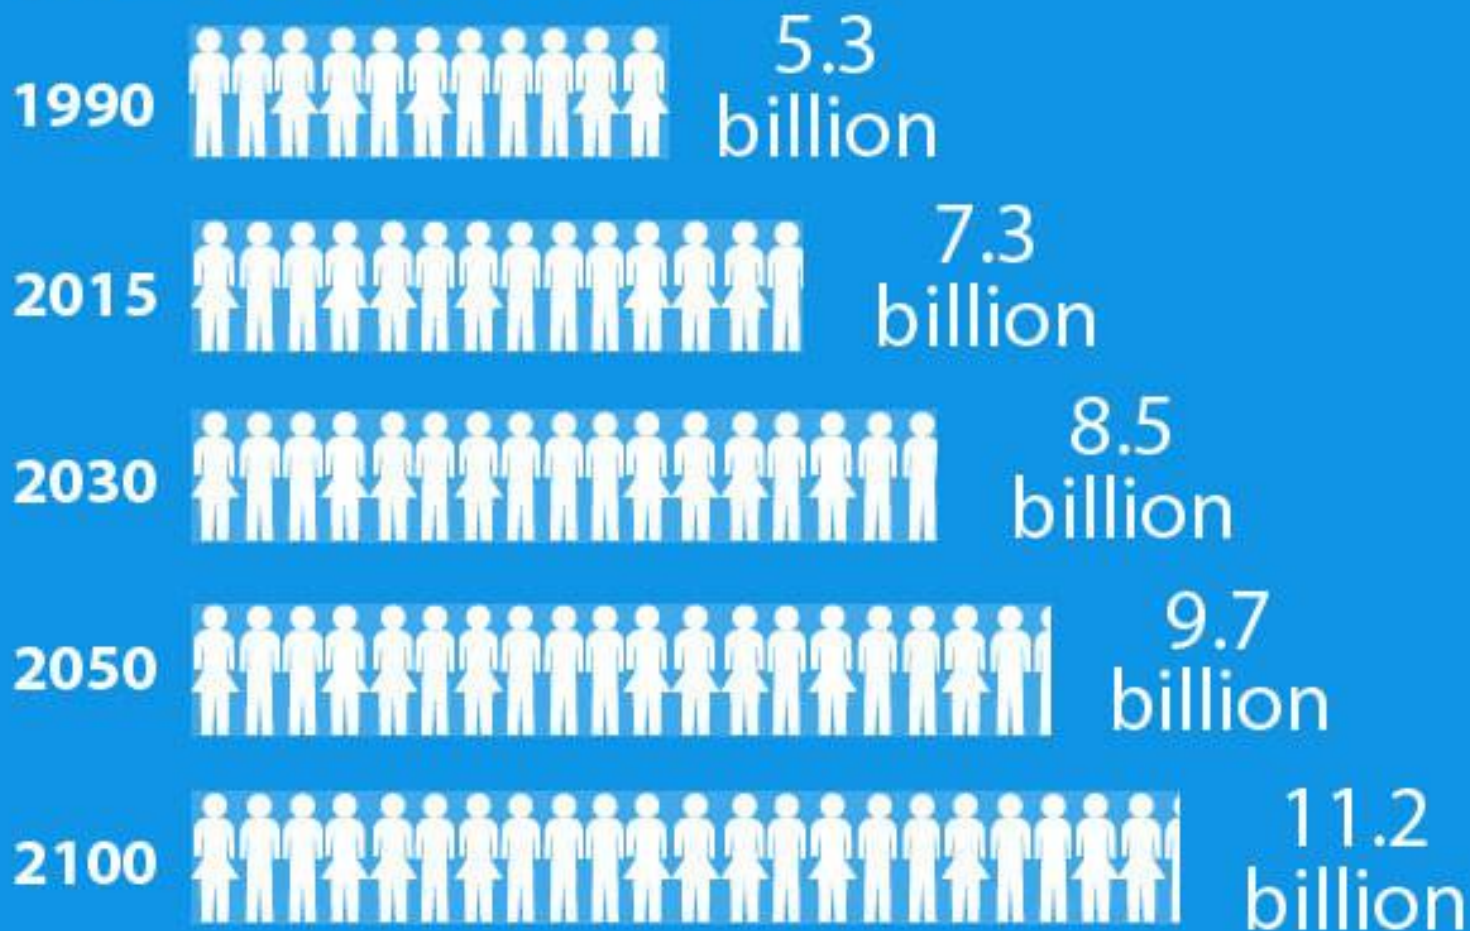

Unemployment rate per country (%) *

Year ▼

0.46  30.82

ARCTIC LAND AREAS WERE RECORD WARM THIS YEAR (OCT 2014-SEP 2015)

THE ARCTIC IS WARMING FASTER THAN THE GLOBAL AVERAGE

World Population

Projected world population until 2100