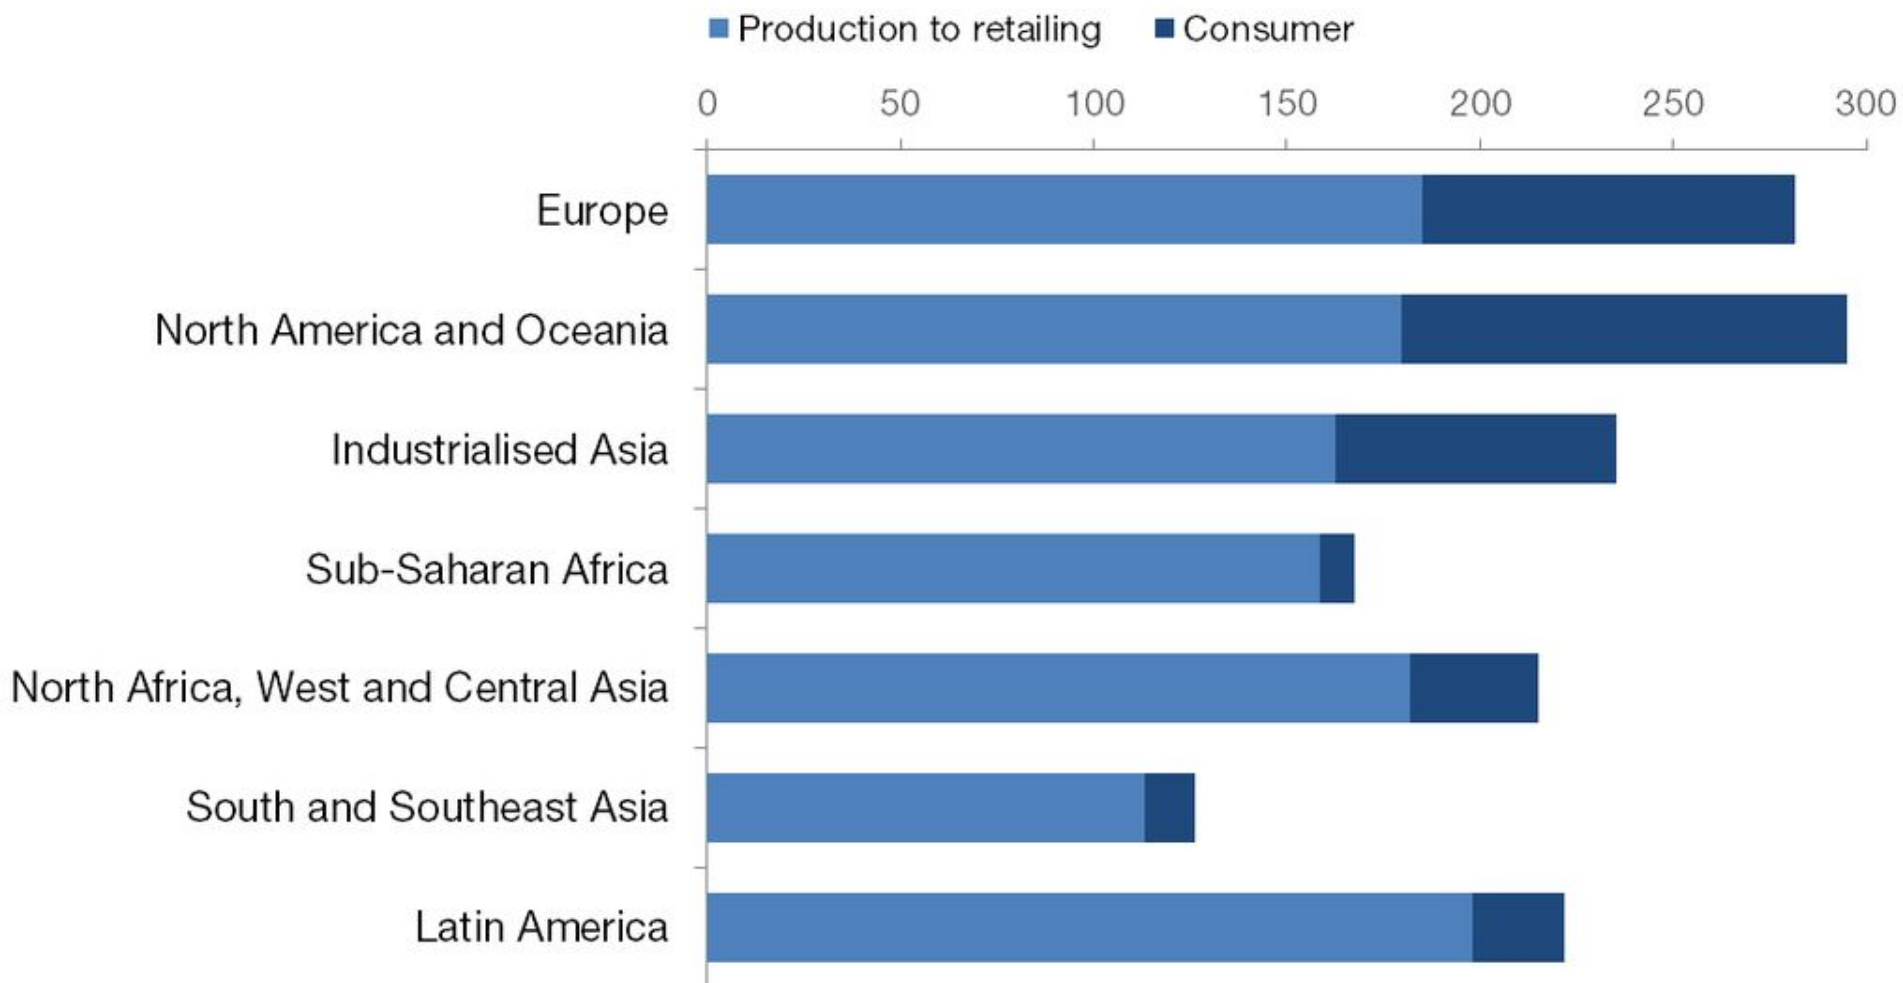

Which regions waste the most food?

Per capita food losses and waste, kg/year

Source: The Food and Agriculture Organization of the United Nations (FAO)