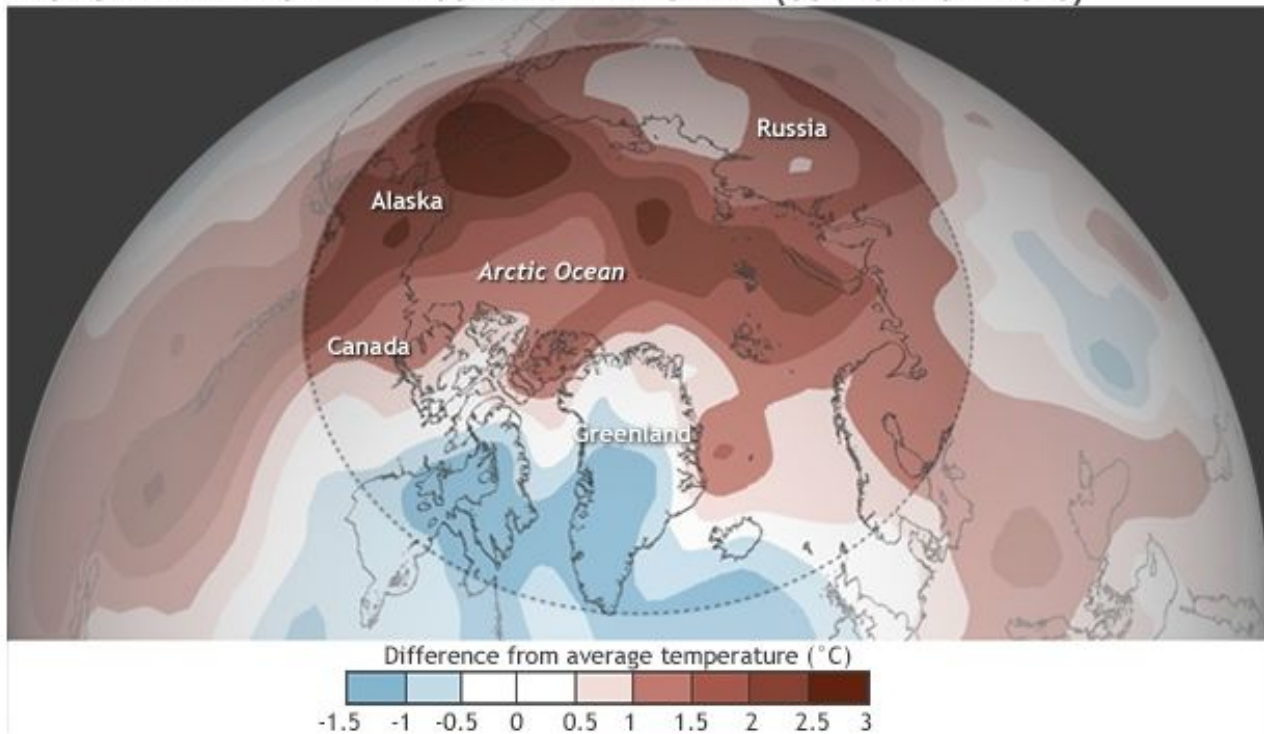

A conceptual image featuring a large, vibrant green tree with a thick trunk, contained within a transparent, glowing sphere. The sphere is held gently by two black silhouettes of hands, one on the left and one on the right, palms facing up. The background is a clear, bright blue sky with a sun or moon visible in the upper right, creating a lens flare effect. The overall composition suggests themes of environmental care, global unity, and the fragility of nature.

Unemployment rate per country (%) *

Year ▼

0.46  30.82

ARCTIC LAND AREAS WERE RECORD WARM THIS YEAR (OCT 2014-SEP 2015)

THE ARCTIC IS WARMING FASTER THAN THE GLOBAL AVERAGE

World Population

Projected world population until 2100