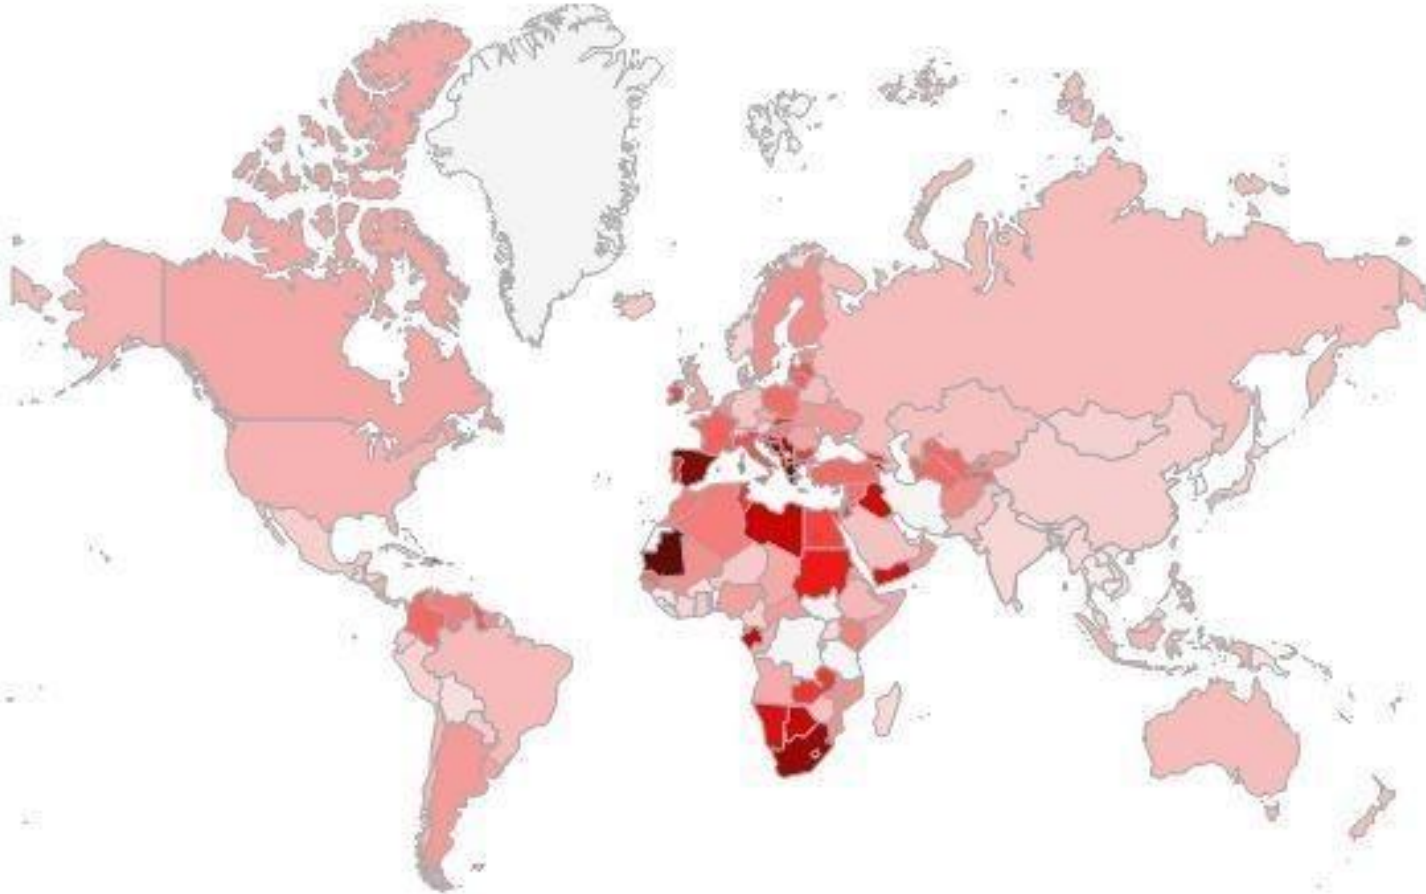

A conceptual image featuring a large, vibrant green tree with a thick trunk, contained within a transparent, glowing sphere. The sphere is held gently by two black silhouettes of hands, one on the left and one on the right, palms facing up. The background is a clear, bright blue sky with a sun or moon visible in the upper right, creating a lens flare effect. The overall composition suggests themes of environmental care, global unity, and the fragility of nature.

Global problems

Which regions waste the most food?

Per capita food losses and waste, kg/year

Source: The Food and Agriculture Organization of the United Nations (FAO)

The Inclusive Growth and Development Report 2015

The Inclusive Growth and Development Report 2015 presents a framework and a corresponding set of indicators in seven principal policy domains (pillars) and fifteen sub-domains (sub-pillars) for 112 countries.

Unemployment rate per country (%) *

Year ▼

0.46  30.82

ARCTIC LAND AREAS WERE RECORD WARM THIS YEAR (OCT 2014-SEP 2015)

THE ARCTIC IS WARMING FASTER THAN THE GLOBAL AVERAGE

World Population

Projected world population until 2100