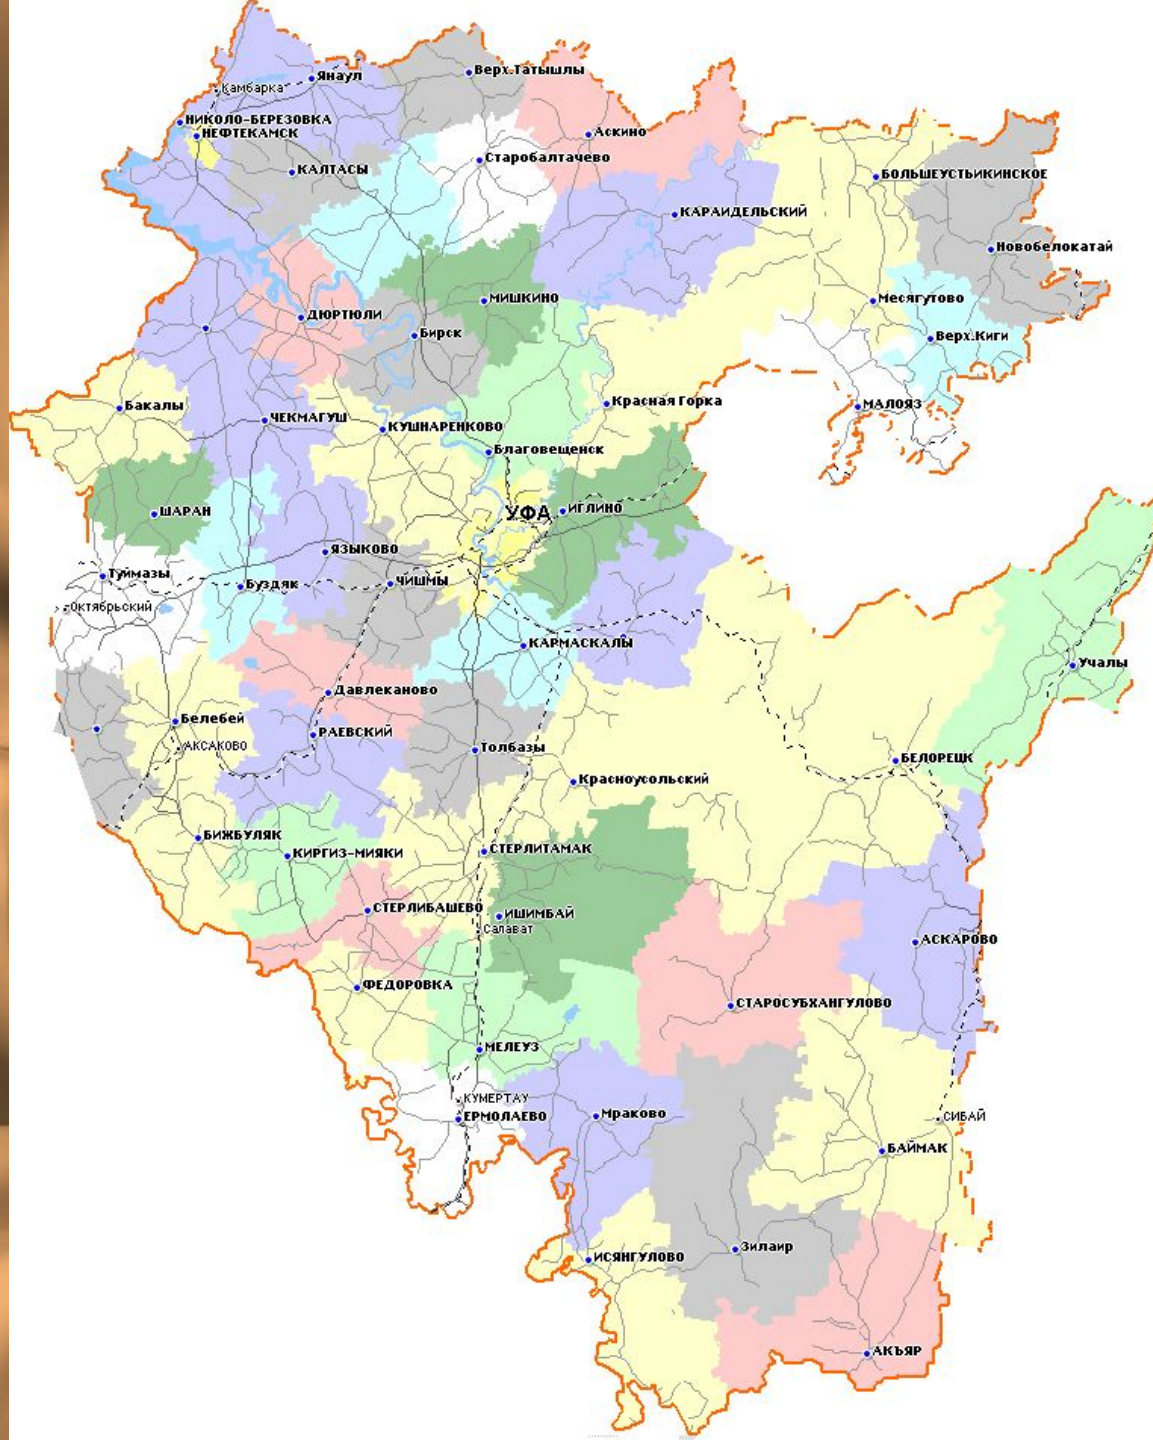

# III ТУР

РАСТЕНИЯ И  
ЖИВОТНЫЕ МОЕГО  
КРАЯ

# ФИЗМИНУТКА

Повторяйте за  
мною!

Молодц  
ы!

IV  
ТУР

ИЗВЕСТНЫЕ  
ЛЮДИ

# БАШКОРТОСТАН

КРАЙ ВОСХОДЯЩЕГО СОЛНЦА

A glowing blue globe of Earth is held in two blue hands against a starry space background. The globe shows the continents of Africa and Europe. The hands are positioned as if supporting the globe from below. The background is a dark blue space filled with numerous small white stars.