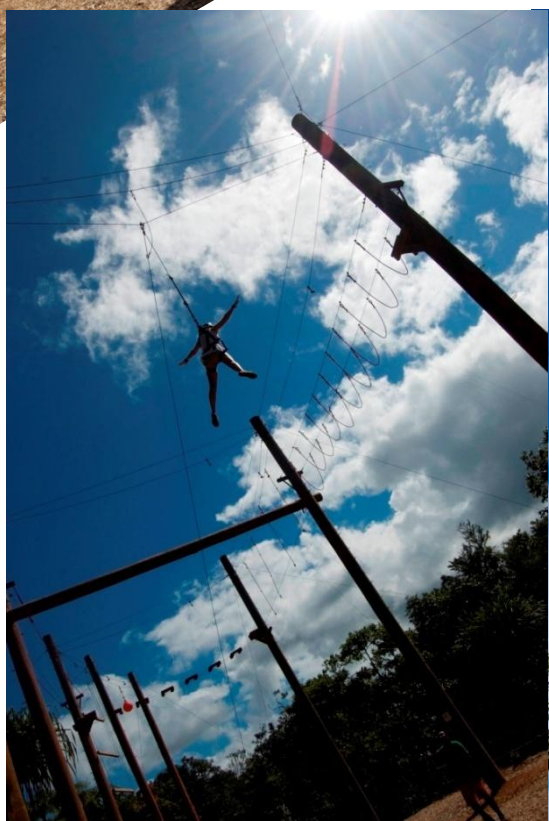

KILA

ECO ADVENTURE PARK

Wild Fun, Learn & Explore

Kila Eco Adventure Park

Kila World Adventure Park is a fun park filled with exciting activities for the whole family. From low ropes activities to high ropes activities, zip lines, giant swing, forest hikes and much more.

Two Strand Bridge

Multi Vine

Tension Traverse

Prouty's Landing

Spiders Web

High Ropes Challenge Course

Do you want to get high? Dare you take on the Islands In the Sky? How about the spectacular Cat Walk? And when we say high, we mean HIGH! You'll climb, swing, jump, scream, drop, laugh your way around our adventure course at up to 15m above the ground. We guarantee you an action-packed experience, so strap on your boots and get ready for some real fun!

Islands in the Sky

Dangle Duo

Burma Bridge

Multi - Vine

Leap of Faith

Flying Fijian

KILA
ECO ADVENTURE PARK
Wild Fun. Learn & Explore

*Fiji's Longest Flying Fox!!
440m*

Flying Fox (Zip Line)

'Kila Thrilla Zip Line'

Feel the thrill as you rush above the forest and between the trees for 440m. For thrill-seekers and nature lovers alike, it's the perfect adventure for families, couples seeking to escape the fast-paced city life...