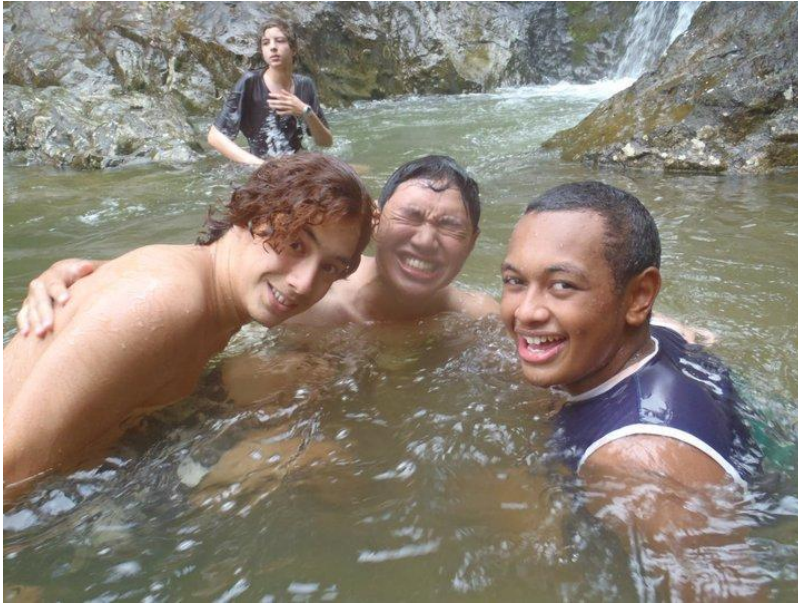

KILA

ECO ADVENTURE PARK

Wild Fun, Learn & Explore

Kila Eco Adventure Park

Kila World Adventure Park is a fun park filled with exciting activities for the whole family. From low ropes activities to high ropes activities, zip lines, giant swing, forest hikes and much more.

KILA

ECO ADVENTURE PARK
Wild Fun. Learn & Explore

Abseiling

Our friendly, qualified instructors are amongst the safest, most experienced & qualified abseiling instructors to be found anywhere in Fiji. Our Abseiling area is naturally designed for this extreme adventure !

Forest Hikes/Nature Walk

Guided Forest and
Organic Farm Tour

Pets at Kila

Picnic Area

Picnic area is walking distance from the challenge course. The fresh water river is a lovely end to a days work on the course. The riverbank is perfect for BBQ or a picnic lunch. We also have fresh water pools in which you could relax in.