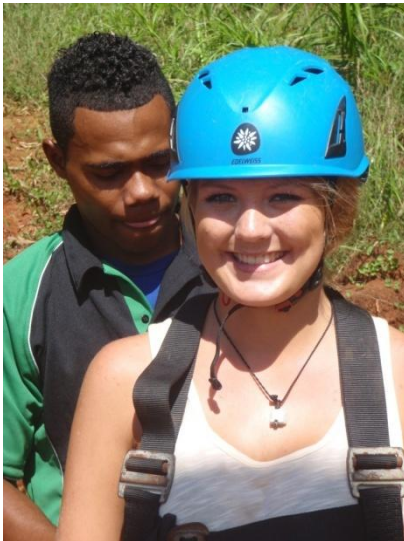

Safety

Safety is the main focus of our instructors for each and every visitor to Kila World.

- Clear safety information
- Internationally Qualified safety instructors
- Internationally certified construction.
- Constant Supervision

Amenities:

- Bottled Water
- Moist Towel
- Wash Room

The cables used in the design of the course are safety tested to withstand 3.2 tonnes. At all times our guests are secured by a safety rope, these lines will also withstand 3.2 tonnes. The activity is therefore exhilarating but totally safe.