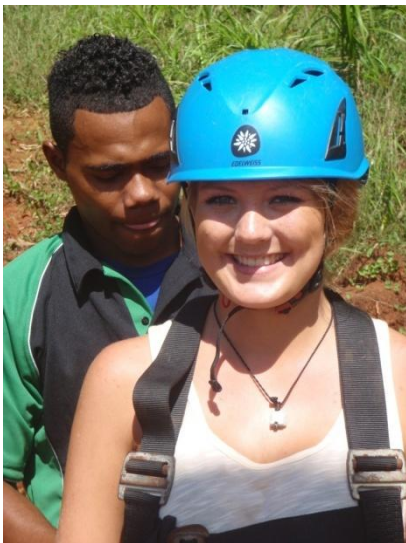

Safety

Safety is the main focus of our instructors for each and every visitor to Kila World.

- Clear safety information
- Internationally Qualified safety instructors
- Internationally certified construction.
- Constant Supervision

Amenities:

- Bottled Water
- Moist Towel
- Wash Room

The cables used in the design of the course are safety tested to withstand 3.2 tonnes. At all times our guests are secured by a safety rope, these lines will also withstand 3.2 tonnes. The activity is therefore exhilarating but totally safe.