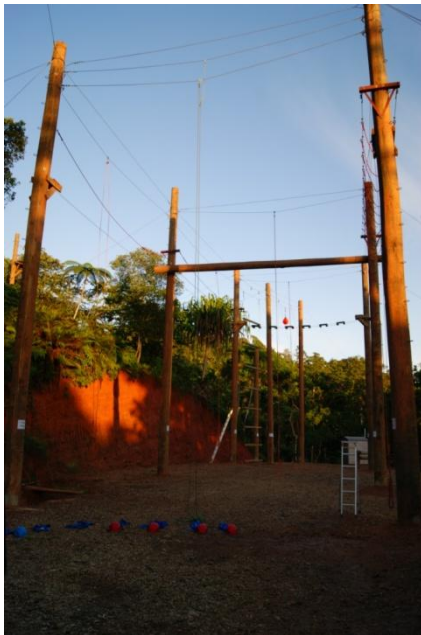

KILA

ECO ADVENTURE PARK

Wild Fun, Learn & Explore

Kila Eco Adventure Park

Kila World Adventure Park is a fun park filled with exciting activities for the whole family. From low ropes activities to high ropes activities, zip lines, giant swing, forest hikes and much more.

Whether you just want a day out, to get some exercise and fresh air or celebrate a special event, we have everything you need for a great time.

KILA
ECO ADVENTURE PARK
Wild Fun. Learn & Explore

Low Ropes Challenge Course

Two Strand Bridge

Multi Vine

Tension Traverse

Prouty's Landing

Spiders Web

High Ropes Challenge Course

Do you want to get high? Dare you take on the Islands In the Sky? How about the spectacular Cat Walk? And when we say high, we mean HIGH! You'll climb, swing, jump, scream, drop, laugh your way around our adventure course at up to 15m above the ground. We guarantee you an action-packed experience, so strap on your boots and get ready for some real fun!

High Ropes Challenge Course

Nine elements make up the challenge course. The elements are linked together to the 15m poles and each one presents a different challenge as you make your way across the course.