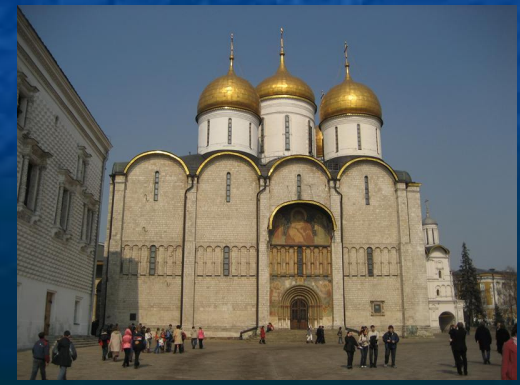

Вспомни, что находится на Красной площади, а что на территории Кремля