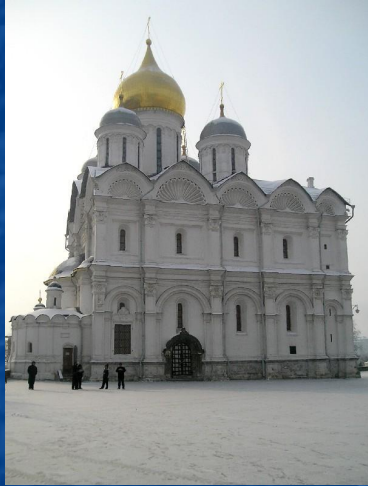

Кремль

Красная площадь