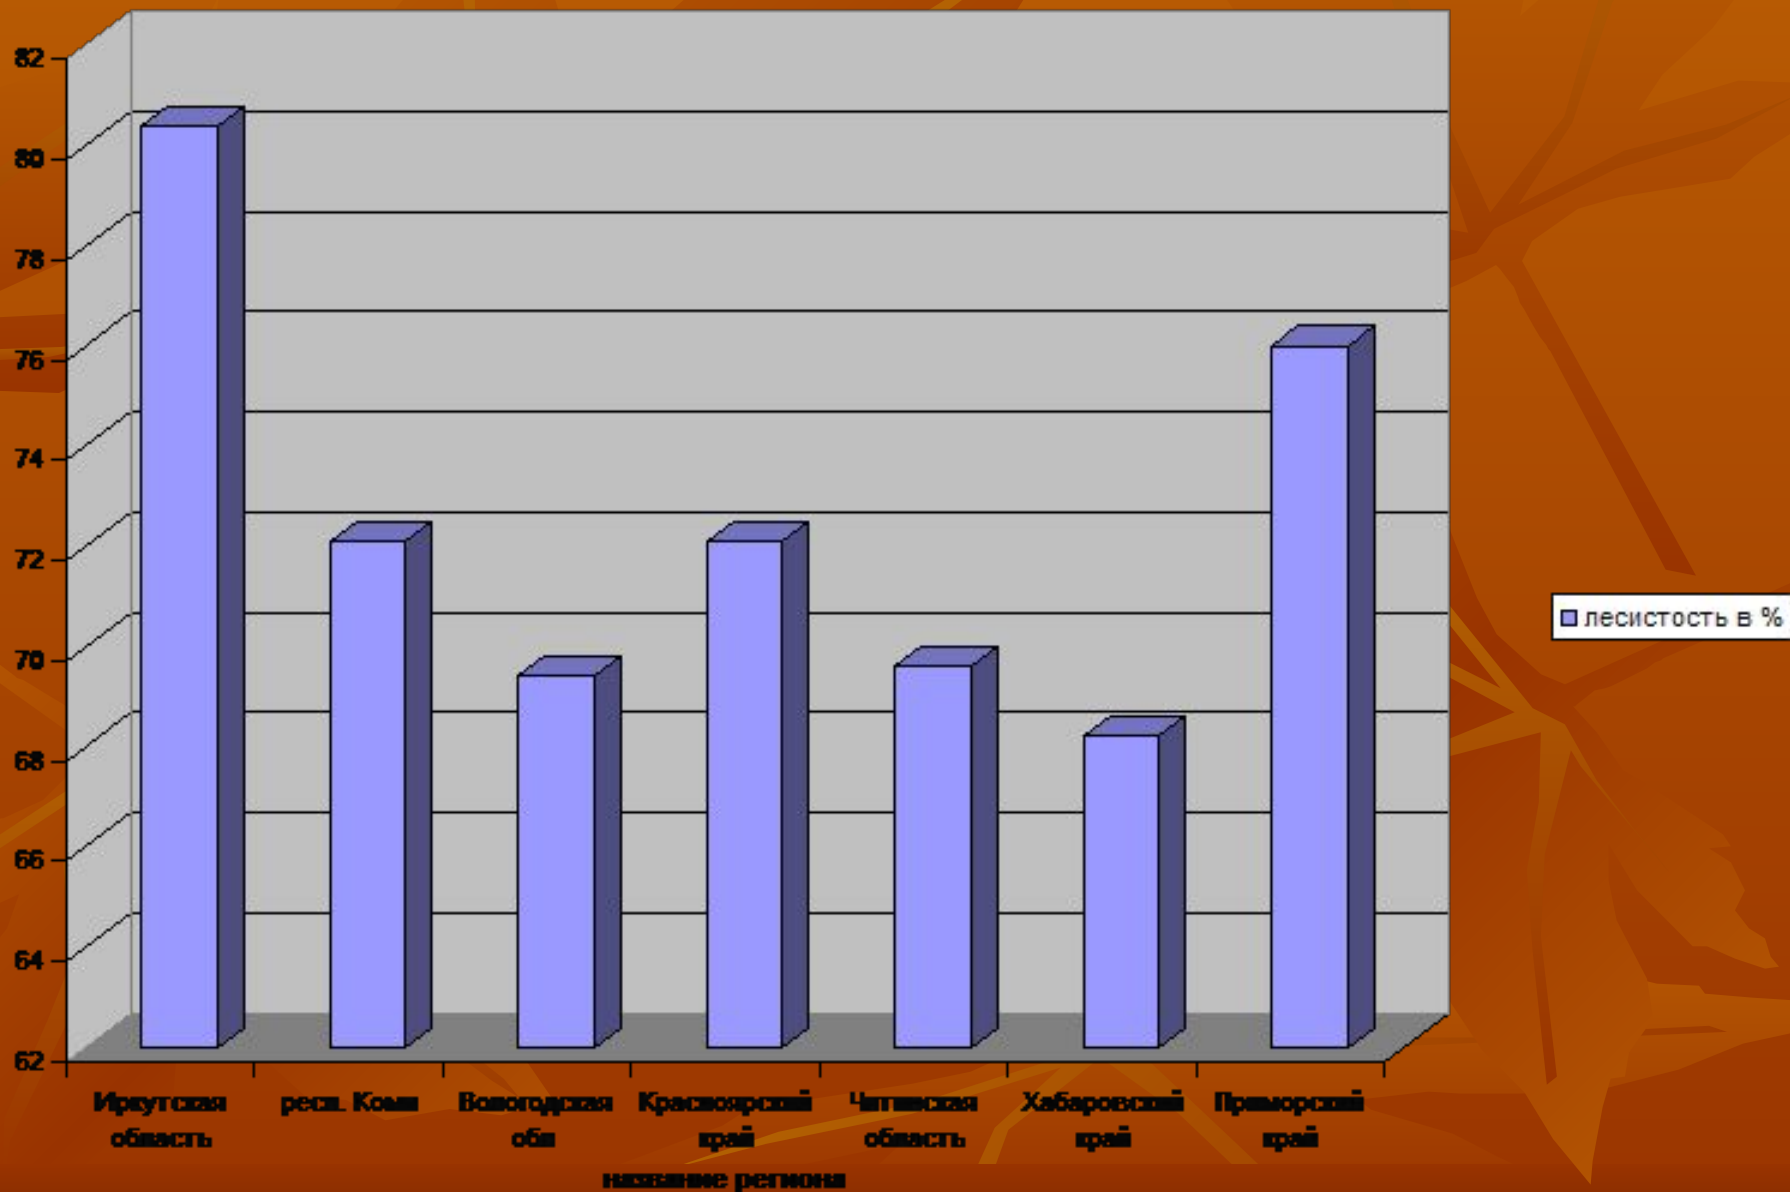

Лесной комплекс