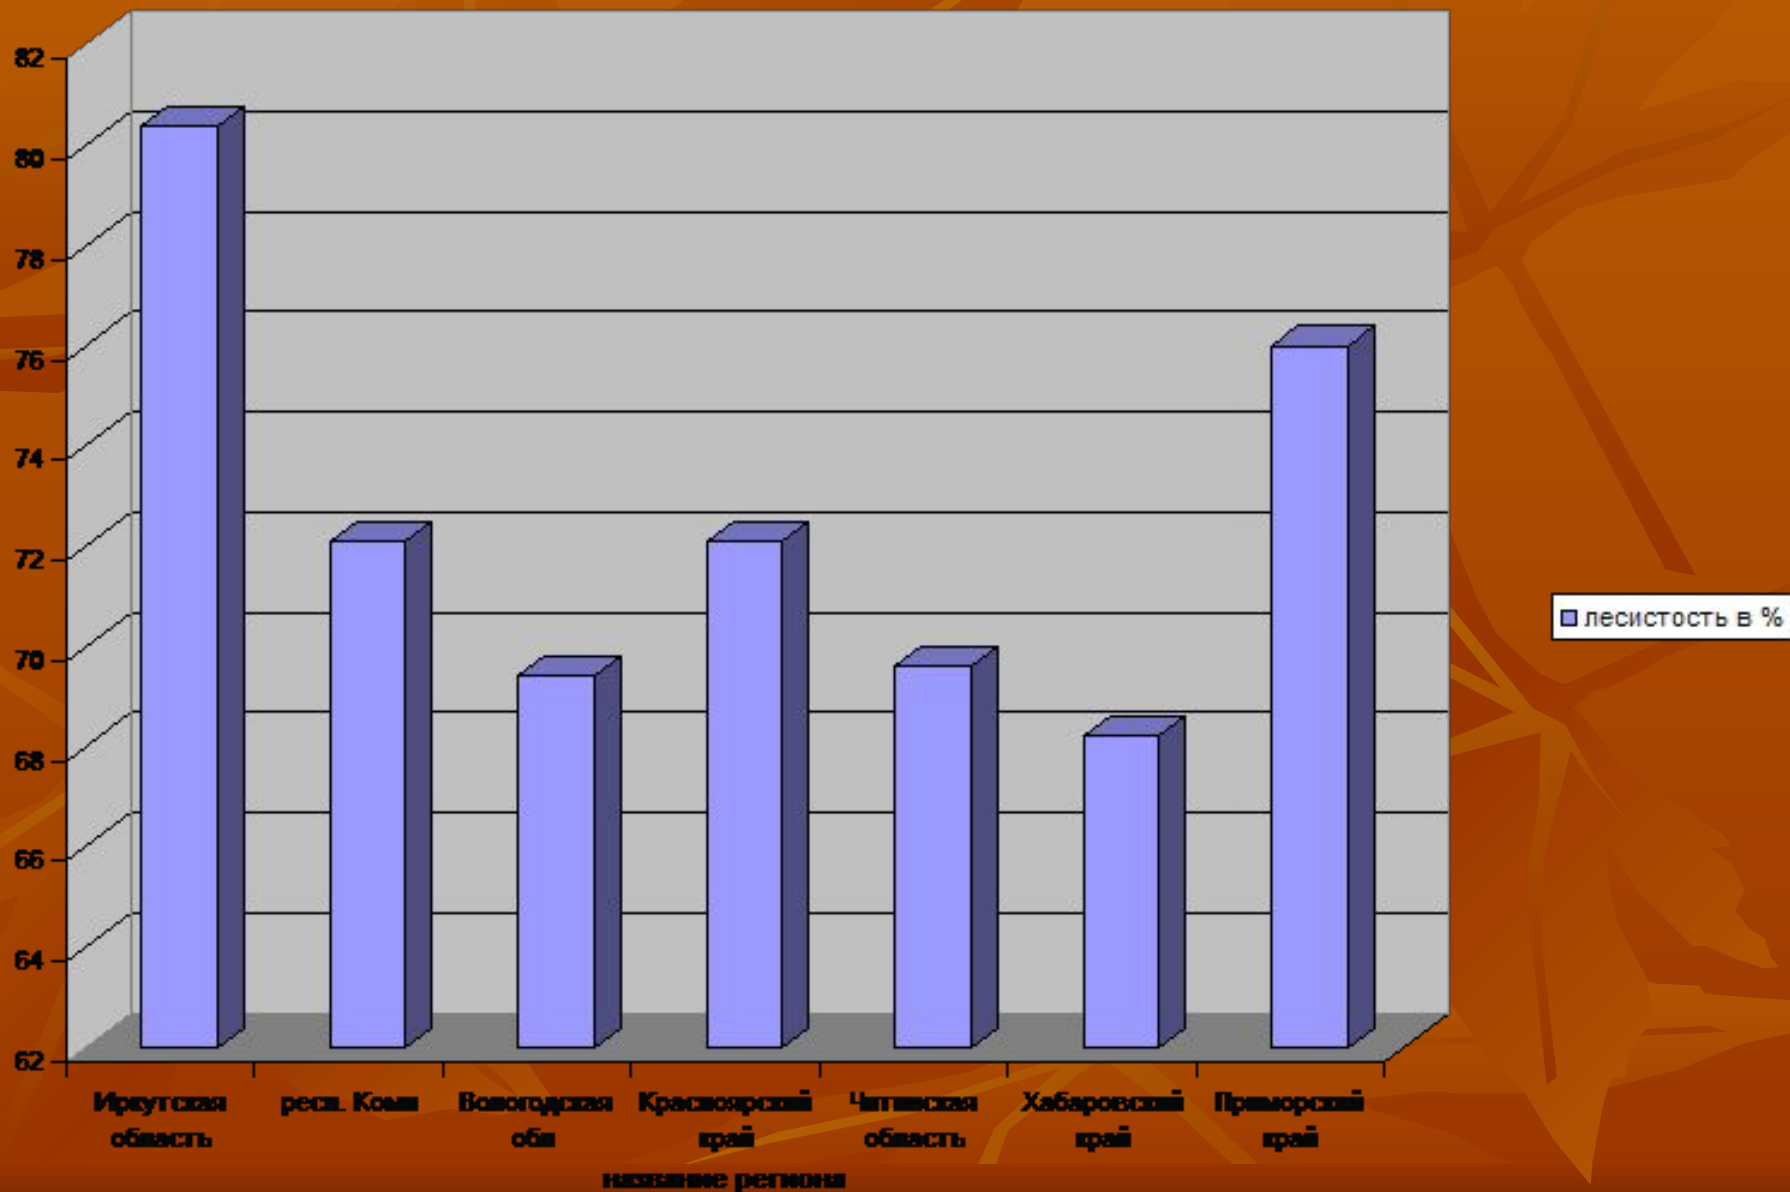

Лесной комплекс