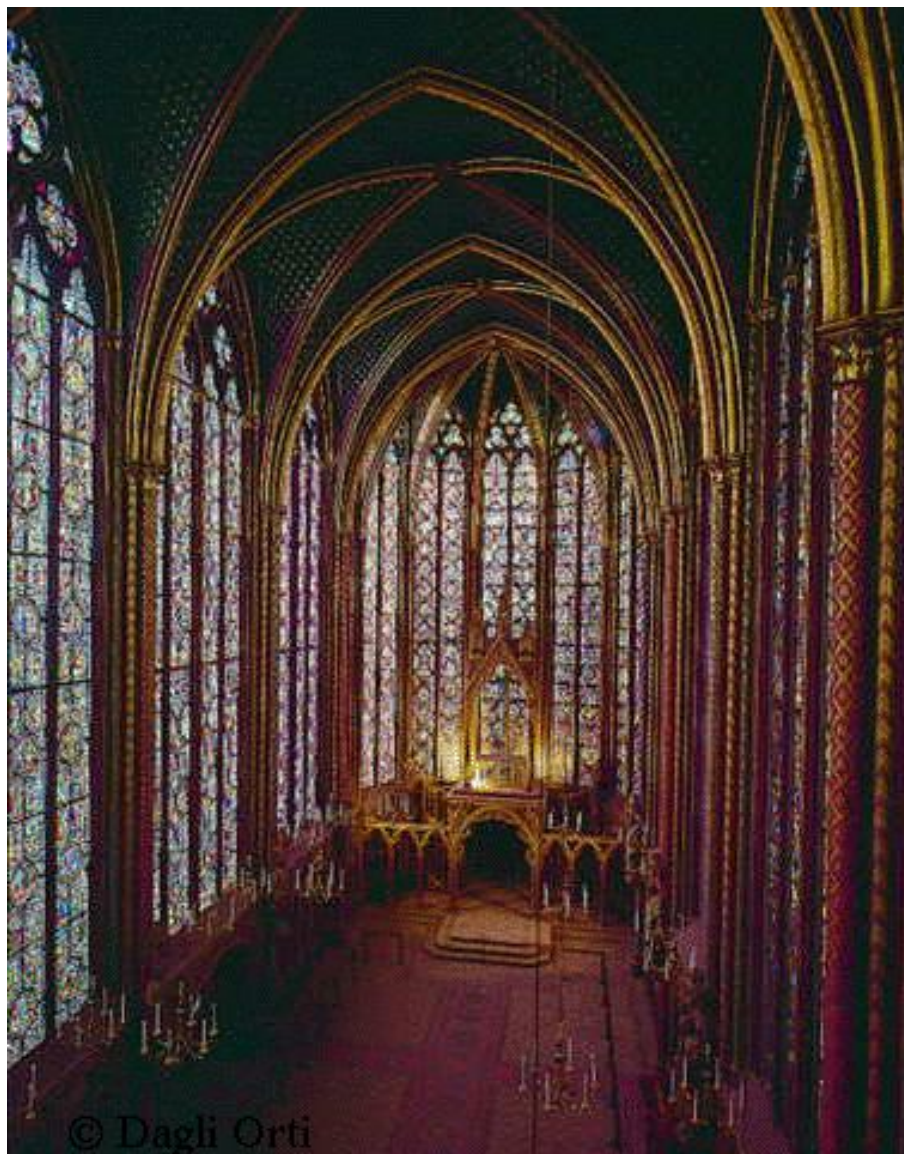

A wide-angle photograph of the Paris skyline across a river, likely the Seine. The Eiffel Tower is the central focus in the background, surrounded by modern skyscrapers. In the foreground, there are several barges on the water and a modern building with a curved roof on the right bank. The sky is blue with scattered white clouds.

*Париж*

© Dagli Orti

Сан-Шапель, 11 век

Триумфальная Арка на Елисейских Полях

Главная площадь столицы - пл Конкорд, пл Согласия

Собор Парижской Богоматери

Консьержери

Пирамиды Лувра