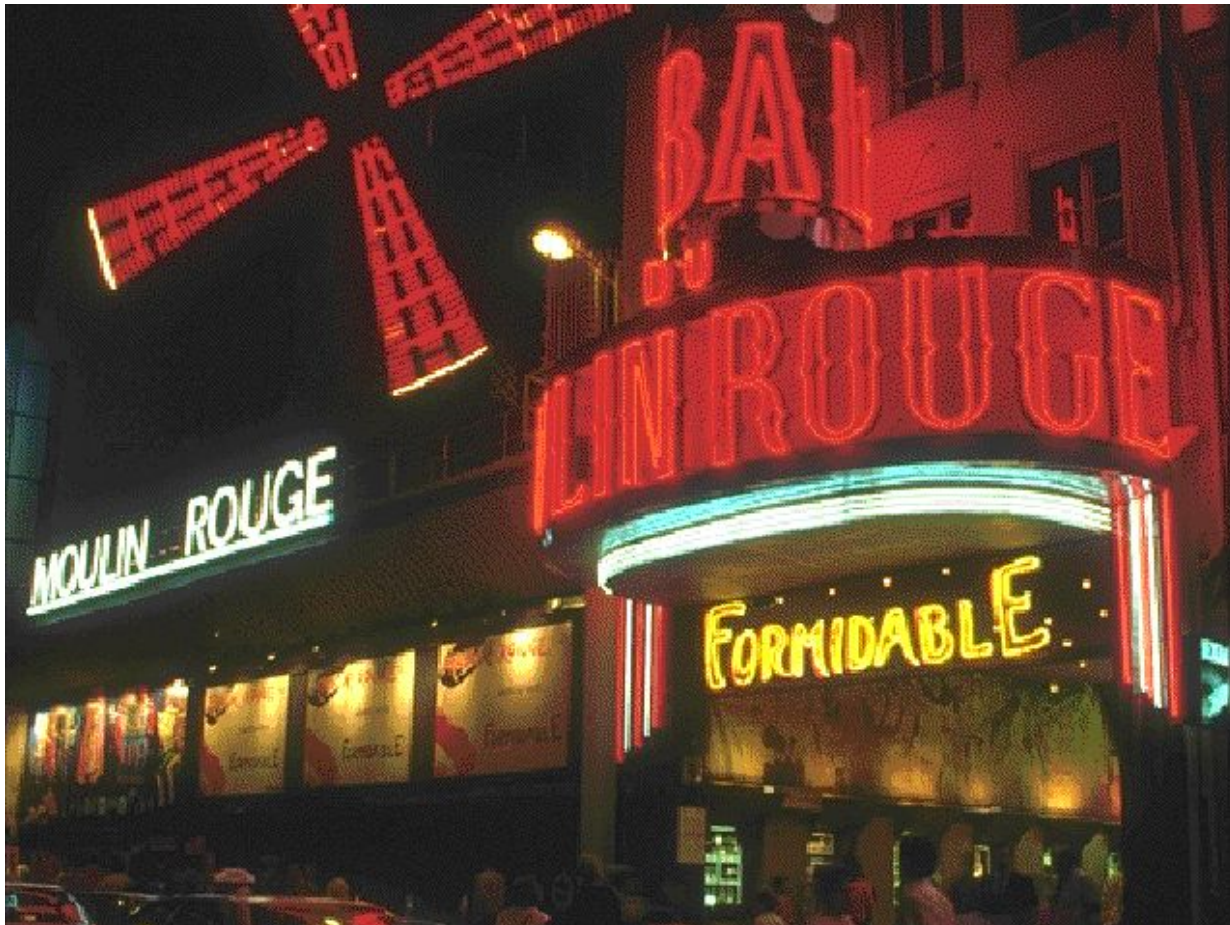

A wide-angle photograph of the Paris skyline along the Seine river. The Eiffel Tower is the central focus, surrounded by modern skyscrapers and older buildings. The river is in the foreground, with several barges and a bridge visible. The sky is blue with scattered white clouds. The word "Париж" is overlaid in large, pink, stylized letters at the bottom of the image.

Эйфелева башня

Площадь Вогезов

Дом Инвалидов

Опера Гарнье

Центр Помпиду

Базилика Сакре-Кёр

Опера «Бастилия»

Кабаре «Мулен Руж»