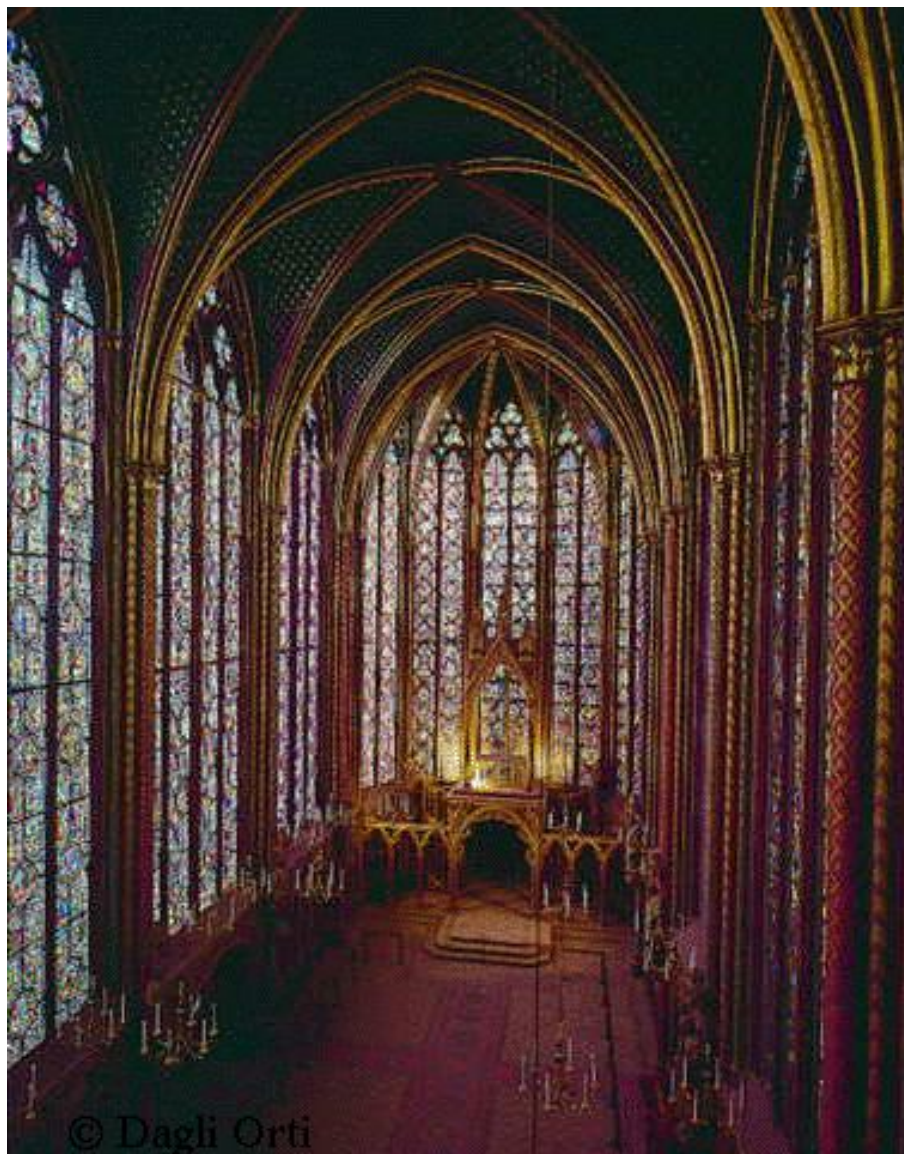

A wide-angle photograph of the Paris skyline along the Seine river. The Eiffel Tower is the central focus, surrounded by modern skyscrapers and older buildings. The river is in the foreground, with several barges and a bridge visible. The sky is blue with scattered white clouds. The word "Париж" is overlaid in large, pink, stylized letters at the bottom of the image.

*Париж*

© Dagli Orti

Сан-Шапель, 11 век

Триумфальная Арка на Елисейских Полях

Главная площадь столицы - пл Конкорд, пл Согласия

Собор Парижской Богоматери

Консьержери

Пирамиды Лувра