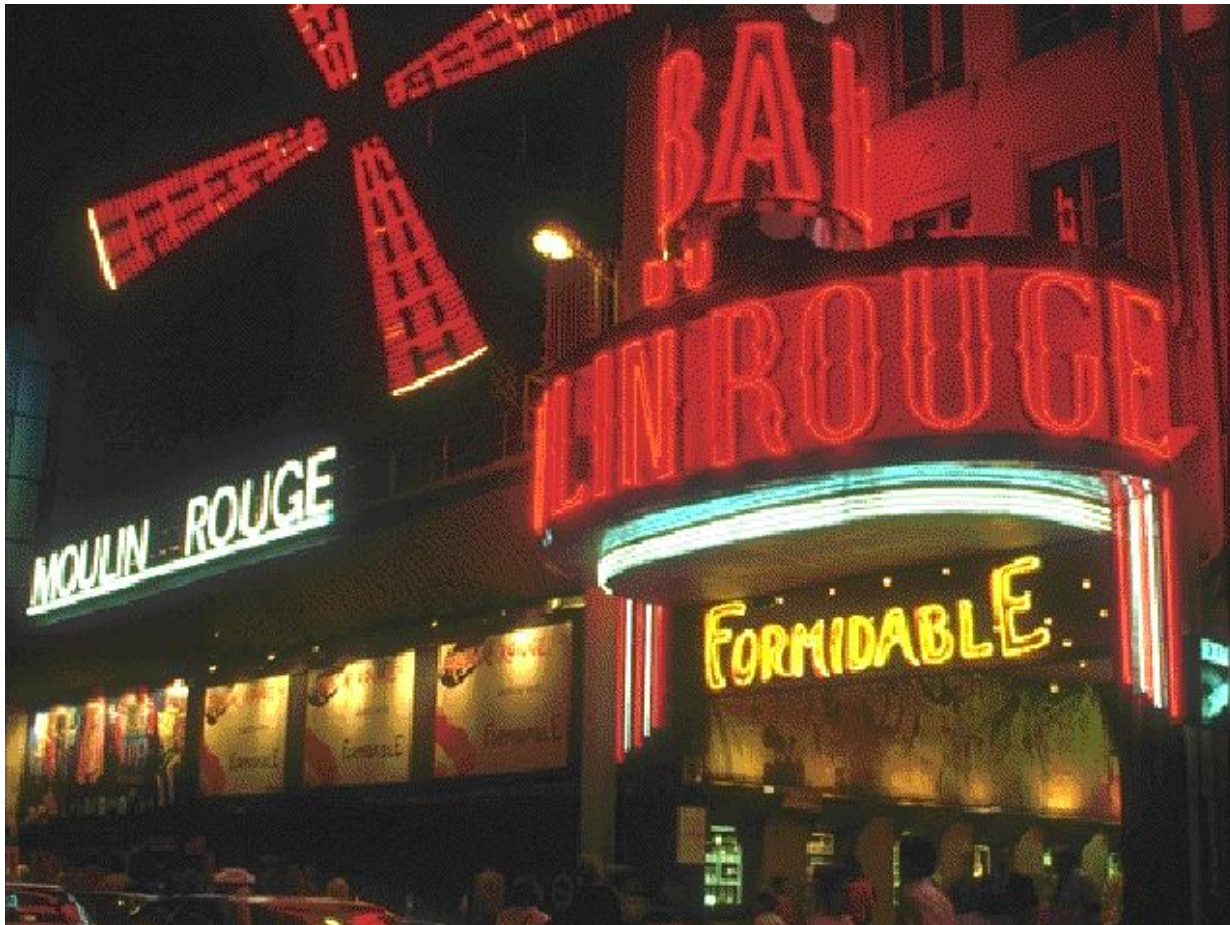

A wide-angle photograph of the Paris skyline across a river, likely the Seine. The Eiffel Tower is the central focus in the background, surrounded by modern skyscrapers. In the foreground, there are several barges on the water and a modern building with a curved roof on the right bank. The sky is blue with scattered white clouds.

Эйфелева башня

Площадь Вогезов

Дом Инвалидов

Опера Гарнье

Центр Помпиду

Базилика Сакре-Кёр

Опера «Бастилия»

Кабаре «Мулен Руж»