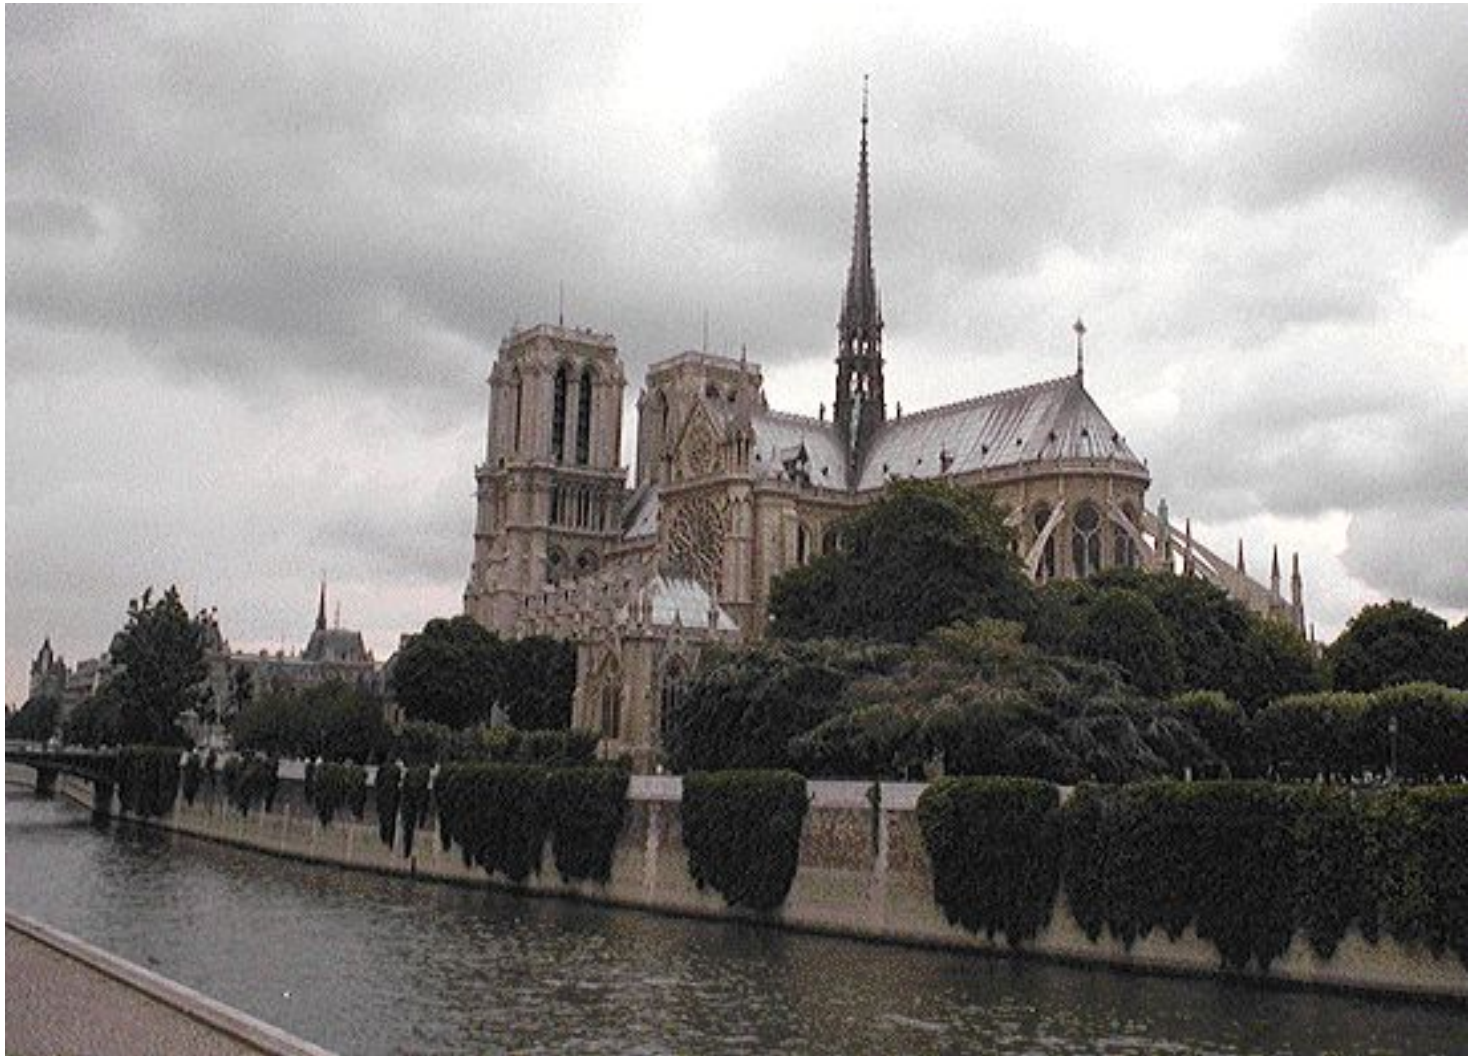

A wide-angle photograph of the Paris skyline across a river, likely the Seine. The Eiffel Tower is the central focus in the background, surrounded by modern skyscrapers. In the foreground, there are several barges on the water and a modern building with a curved roof on the right bank. The sky is blue with scattered white clouds.

*Париж*

© Dagli Orti

Сан-Шапель, 11 век

Триумфальная Арка на Елисейских Полях

Главная площадь столицы - пл Конкорд, пл Согласия

Собор Парижской Богоматери

Консьержери

Пирамиды Лувра