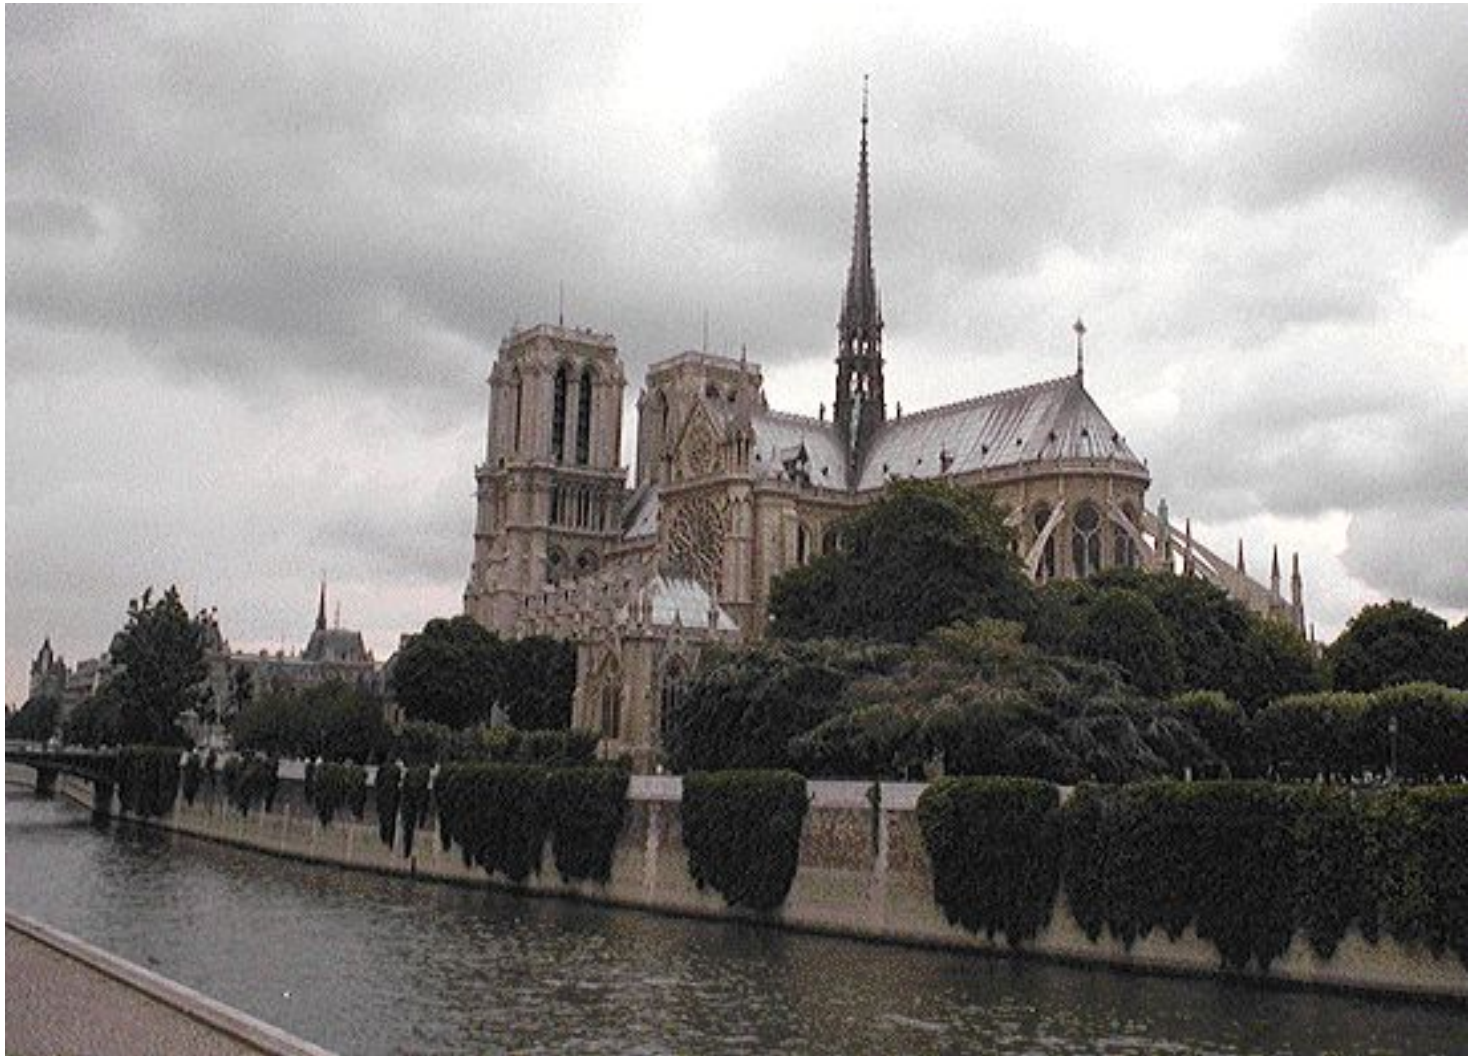

A wide-angle photograph of the Paris skyline across a river. The Eiffel Tower is the central focus, surrounded by modern skyscrapers. In the foreground, there are several barges on the water and a walkway with trees on the left bank. The sky is blue with scattered white clouds.

Париж

Сан-Шапель, 11 век

Триумфальная Арка на Елисейских Полях

Главная площадь столицы - пл Конкорд, пл Согласия

Собор Парижской Богоматери

Консьержери

Пирамиды Лувра

Эйфелева башня