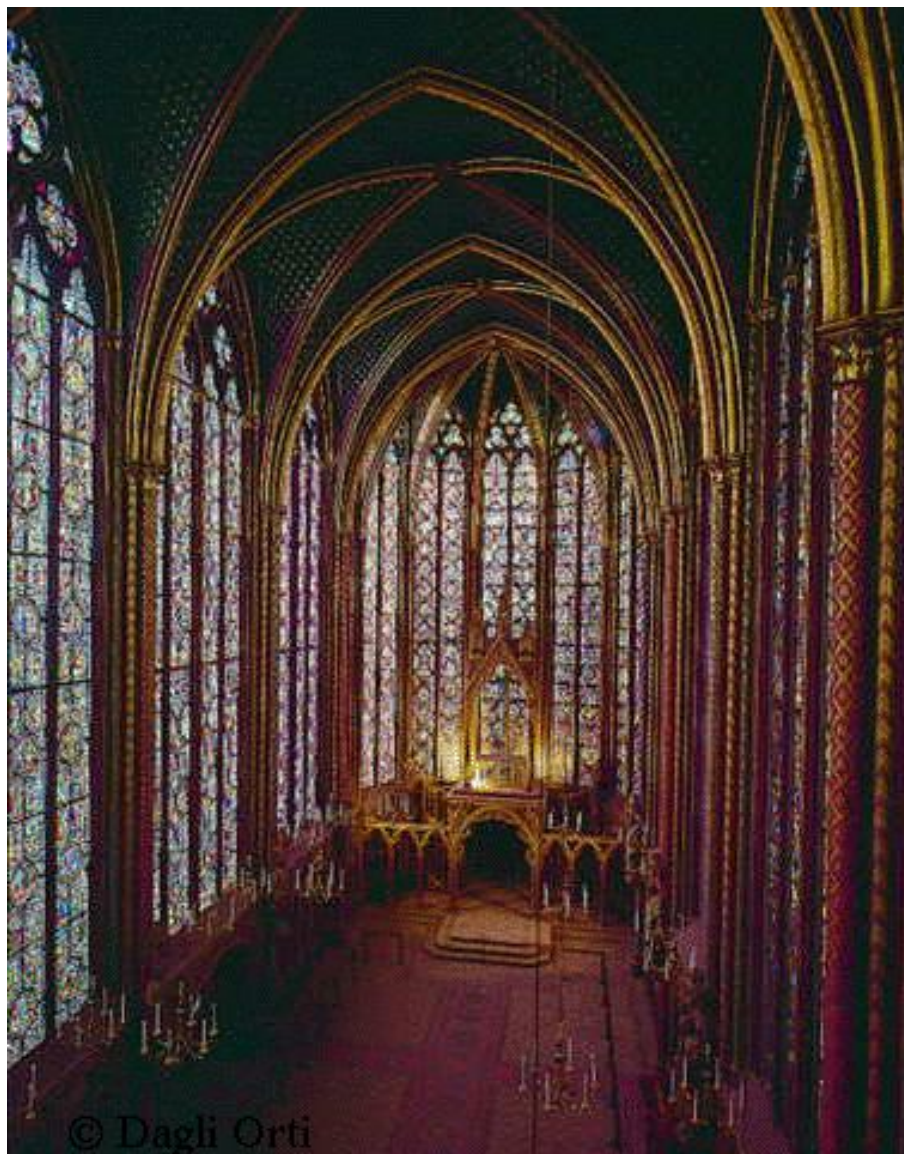

A wide-angle photograph of the Paris skyline across a river. The Eiffel Tower is the central focus, surrounded by modern skyscrapers. In the foreground, there are several barges on the water and a walkway with trees on the left bank. The sky is blue with scattered white clouds.

Париж

Сан-Шапель, 11 век

Триумфальная Арка на Елисейских Полях

Главная площадь столицы - пл Конкорд, пл Согласия

Собор Парижской Богоматери

Консьержери

Пирамиды Лувра

Эйфелева башня