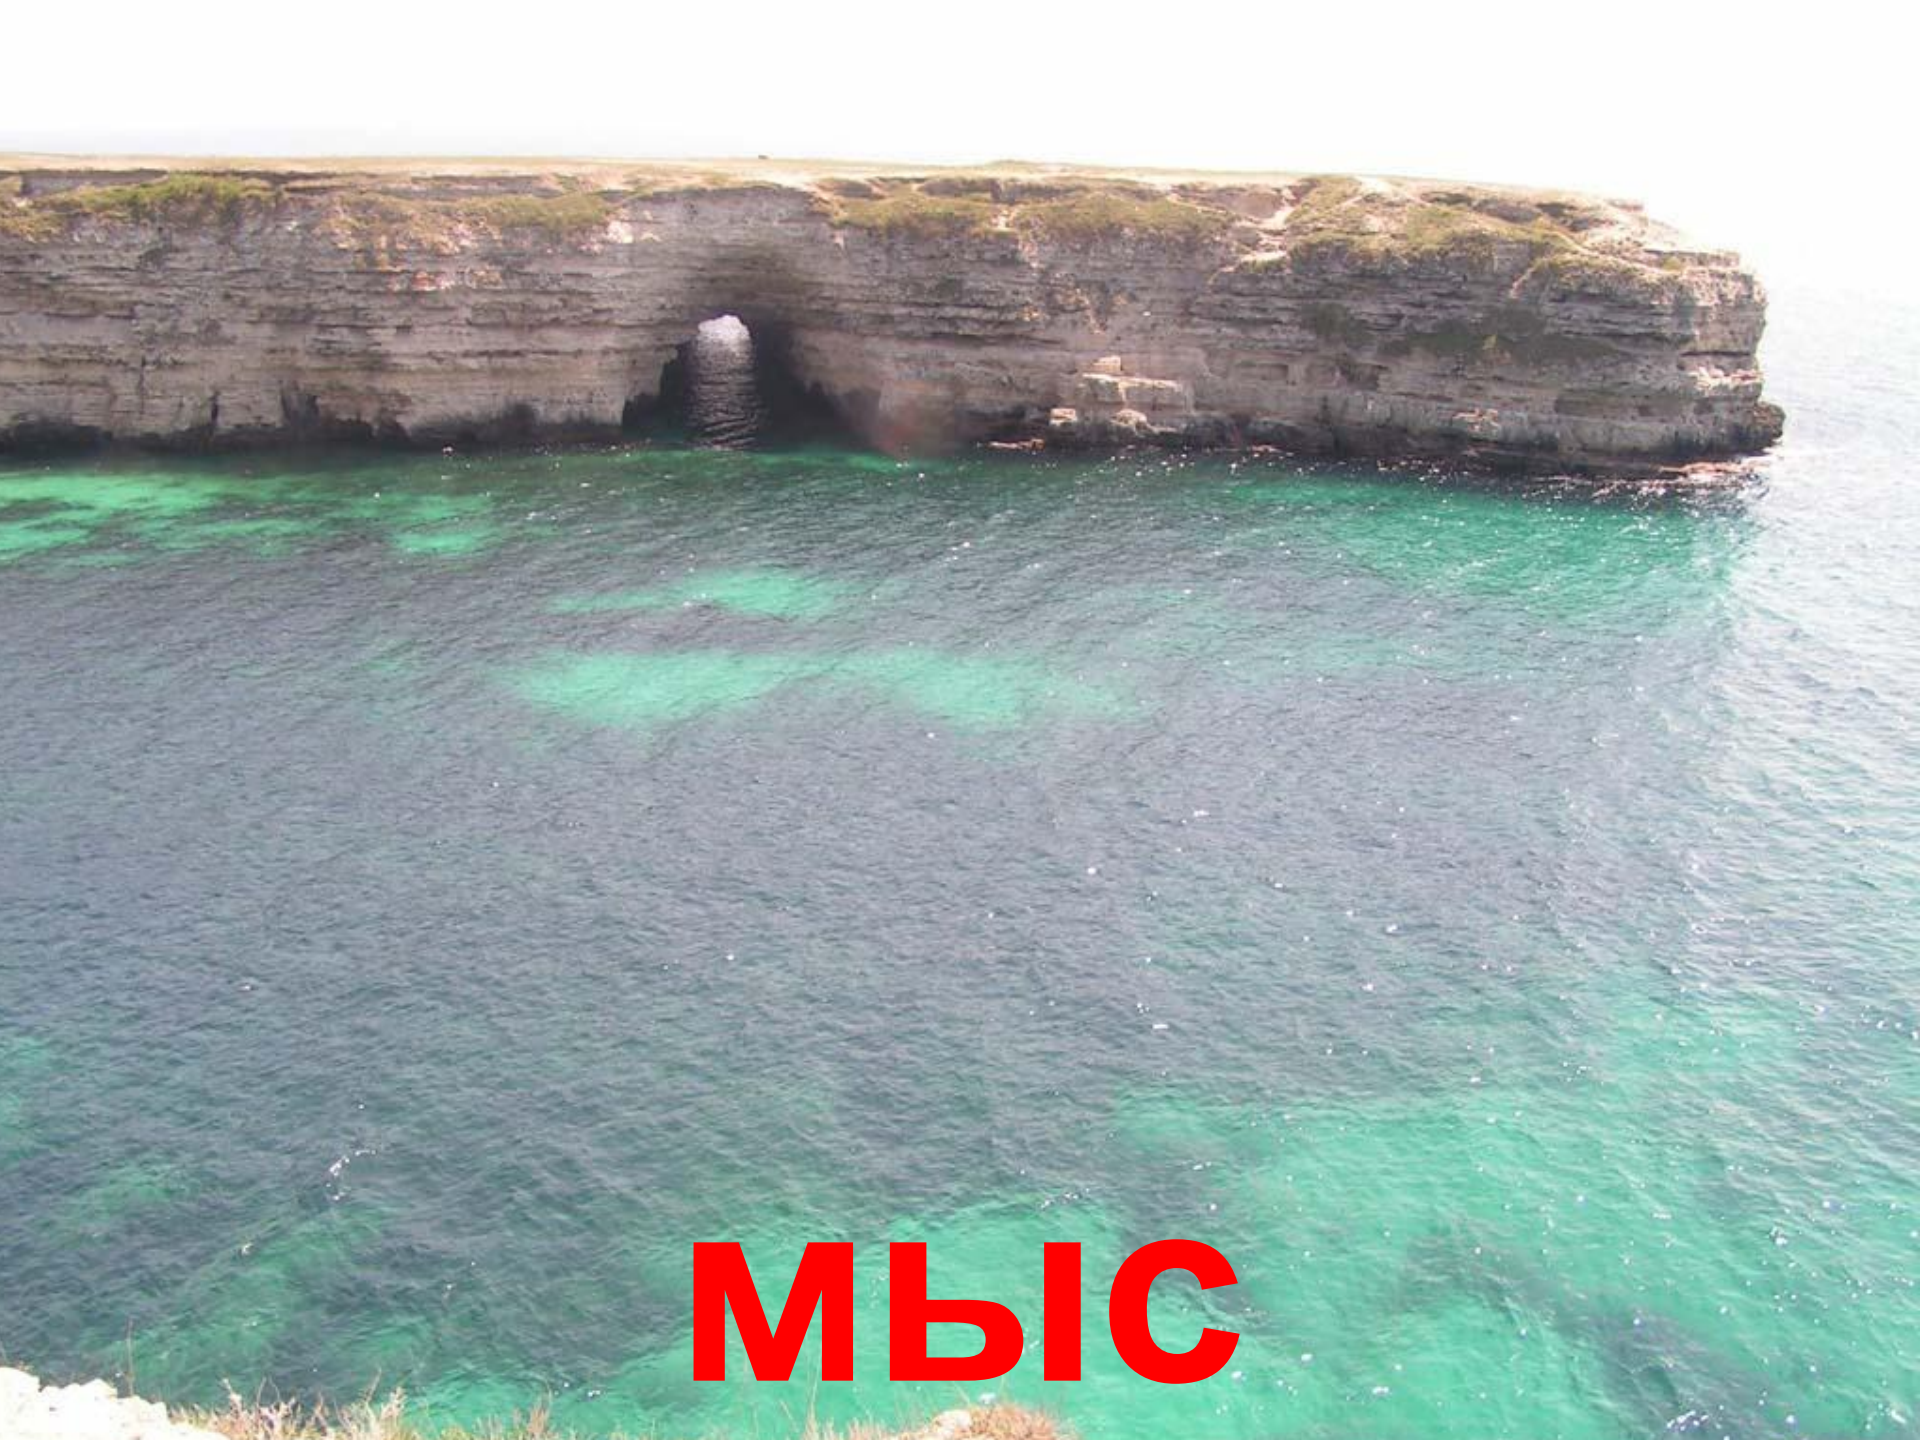

**скалистый берег**

**МЫС**

**ВОДОПАД**

# ГОРНЫЙ ВОДОПАД

**река**

**река в ущелье**

**канал**

**озеро**

**вулканическое озеро**

пруд

A photograph of a swampy forest floor. The ground is covered in a thick layer of bright green moss. Several fallen logs and branches are scattered across the scene. Sunlight filters through the trees, creating dappled shadows on the moss. A large tree trunk is visible on the right side of the frame.