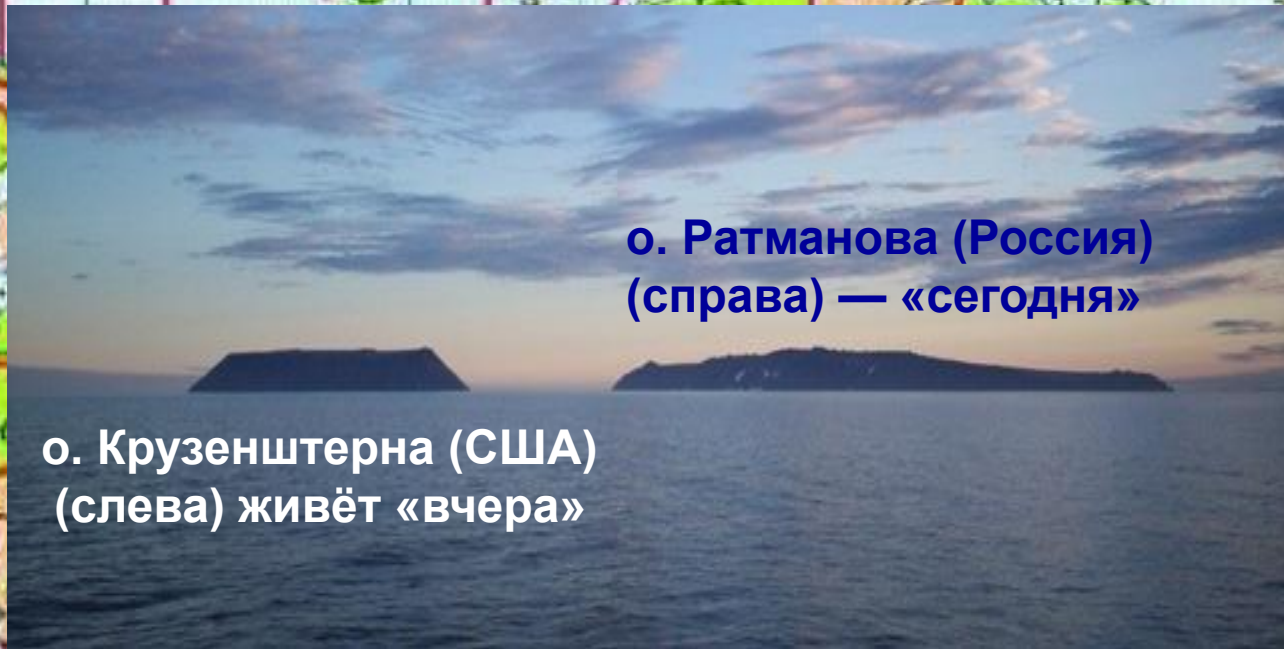

Линия перемены

у от Гринвича 60° 90° 120° 150° 180°

о. Ратманова (Россия)
(справа) — «сегодня»

о. Крузенштерна (США)
(слева) живёт «вчера»