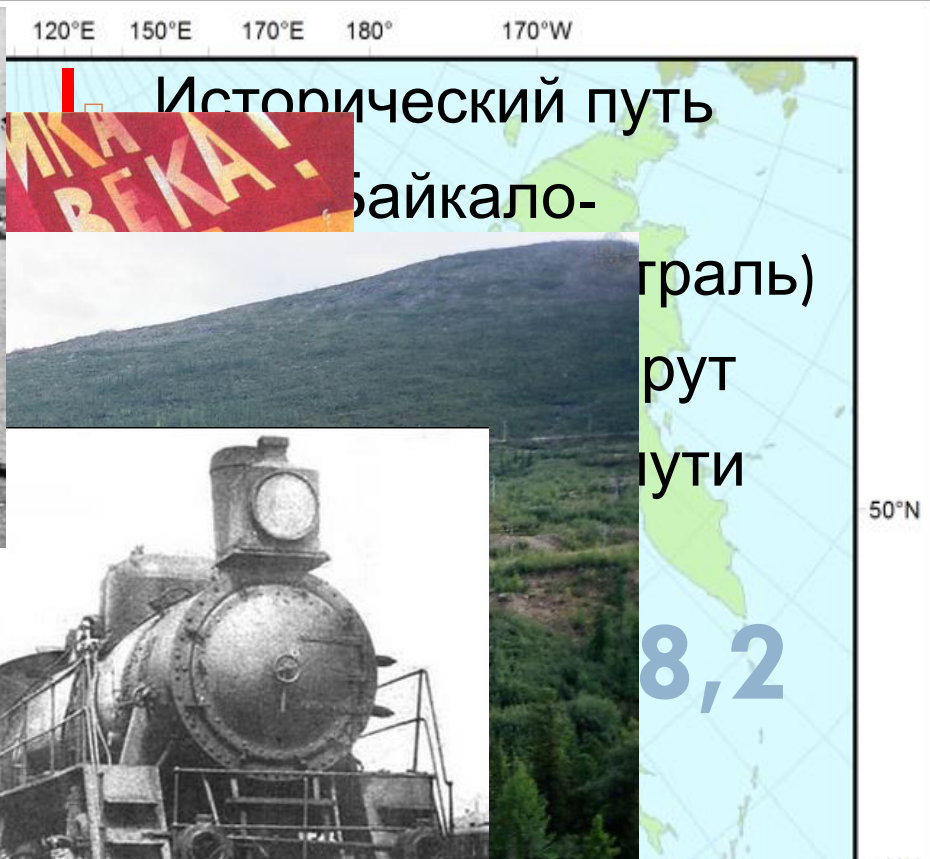

# Совместно

---

**Российские  
железные дороги**

# ТРАНССИБИРСКА МАГИСТРАЛЪ

1891 по 1916  
ГОДЫ.

A cartoon character with a blue face and a red and black hat, holding a bouquet of white flowers, standing in a forest. The character has a friendly expression and is looking towards the viewer. The background shows green foliage and a blue sky.