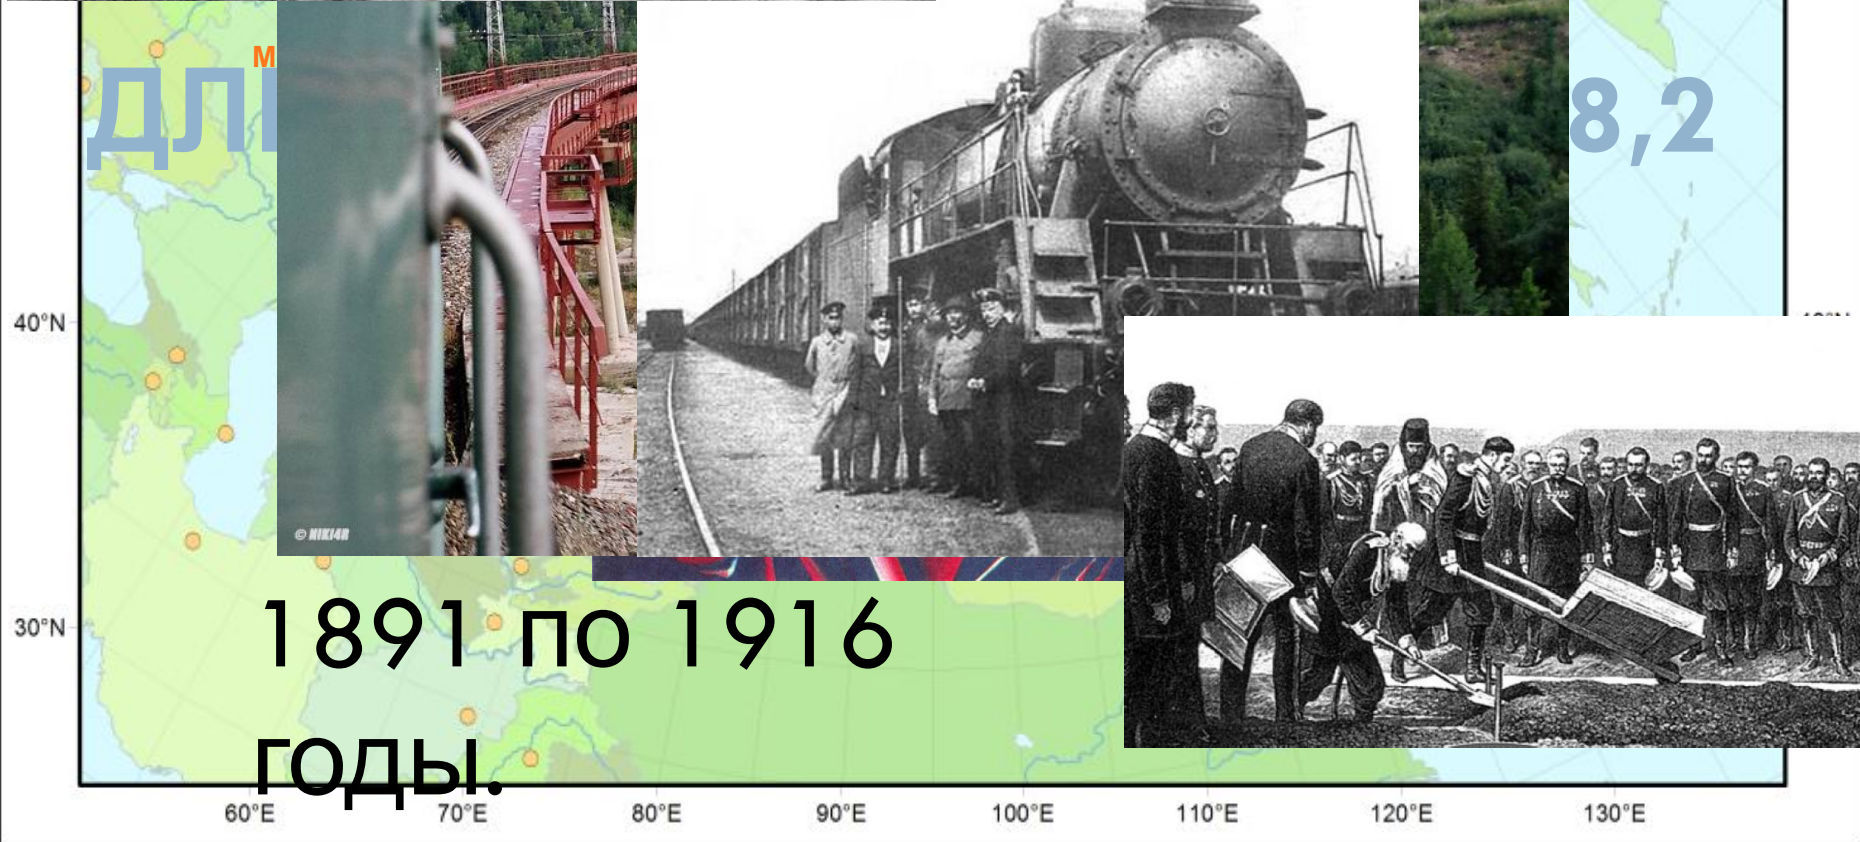

# Совместно

---

**Российские  
железные дороги**

# ТРАНССИБИРСКА МАГИСТРАЛЪ

1891 по 1916  
ГОДЫ.

A cartoon character with a blue face and a red and black hat, holding a bouquet of white flowers, standing in a forest. The character has a friendly expression and is looking towards the viewer. The background shows green foliage and a blue sky.