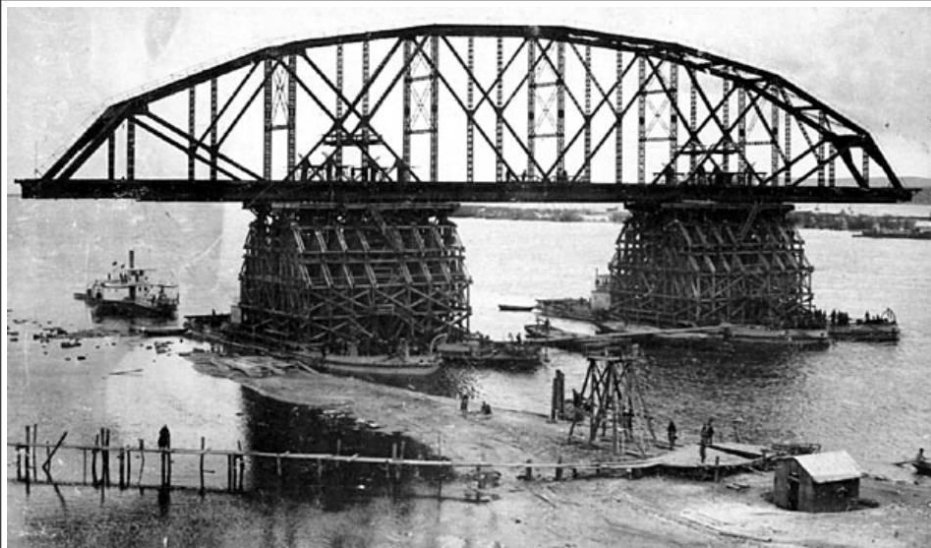

# Совместно

---

**Российские  
железные дороги**

# ТРАНССИБИРСКА МАГИСТРАЛЪ

1891 по 1916  
ГОДЫ.

A cartoon character with a blue face and a red and black hat, holding a bouquet of white flowers, standing in a forest. The character has a friendly expression and is looking towards the viewer. The background shows green foliage and a blue sky.