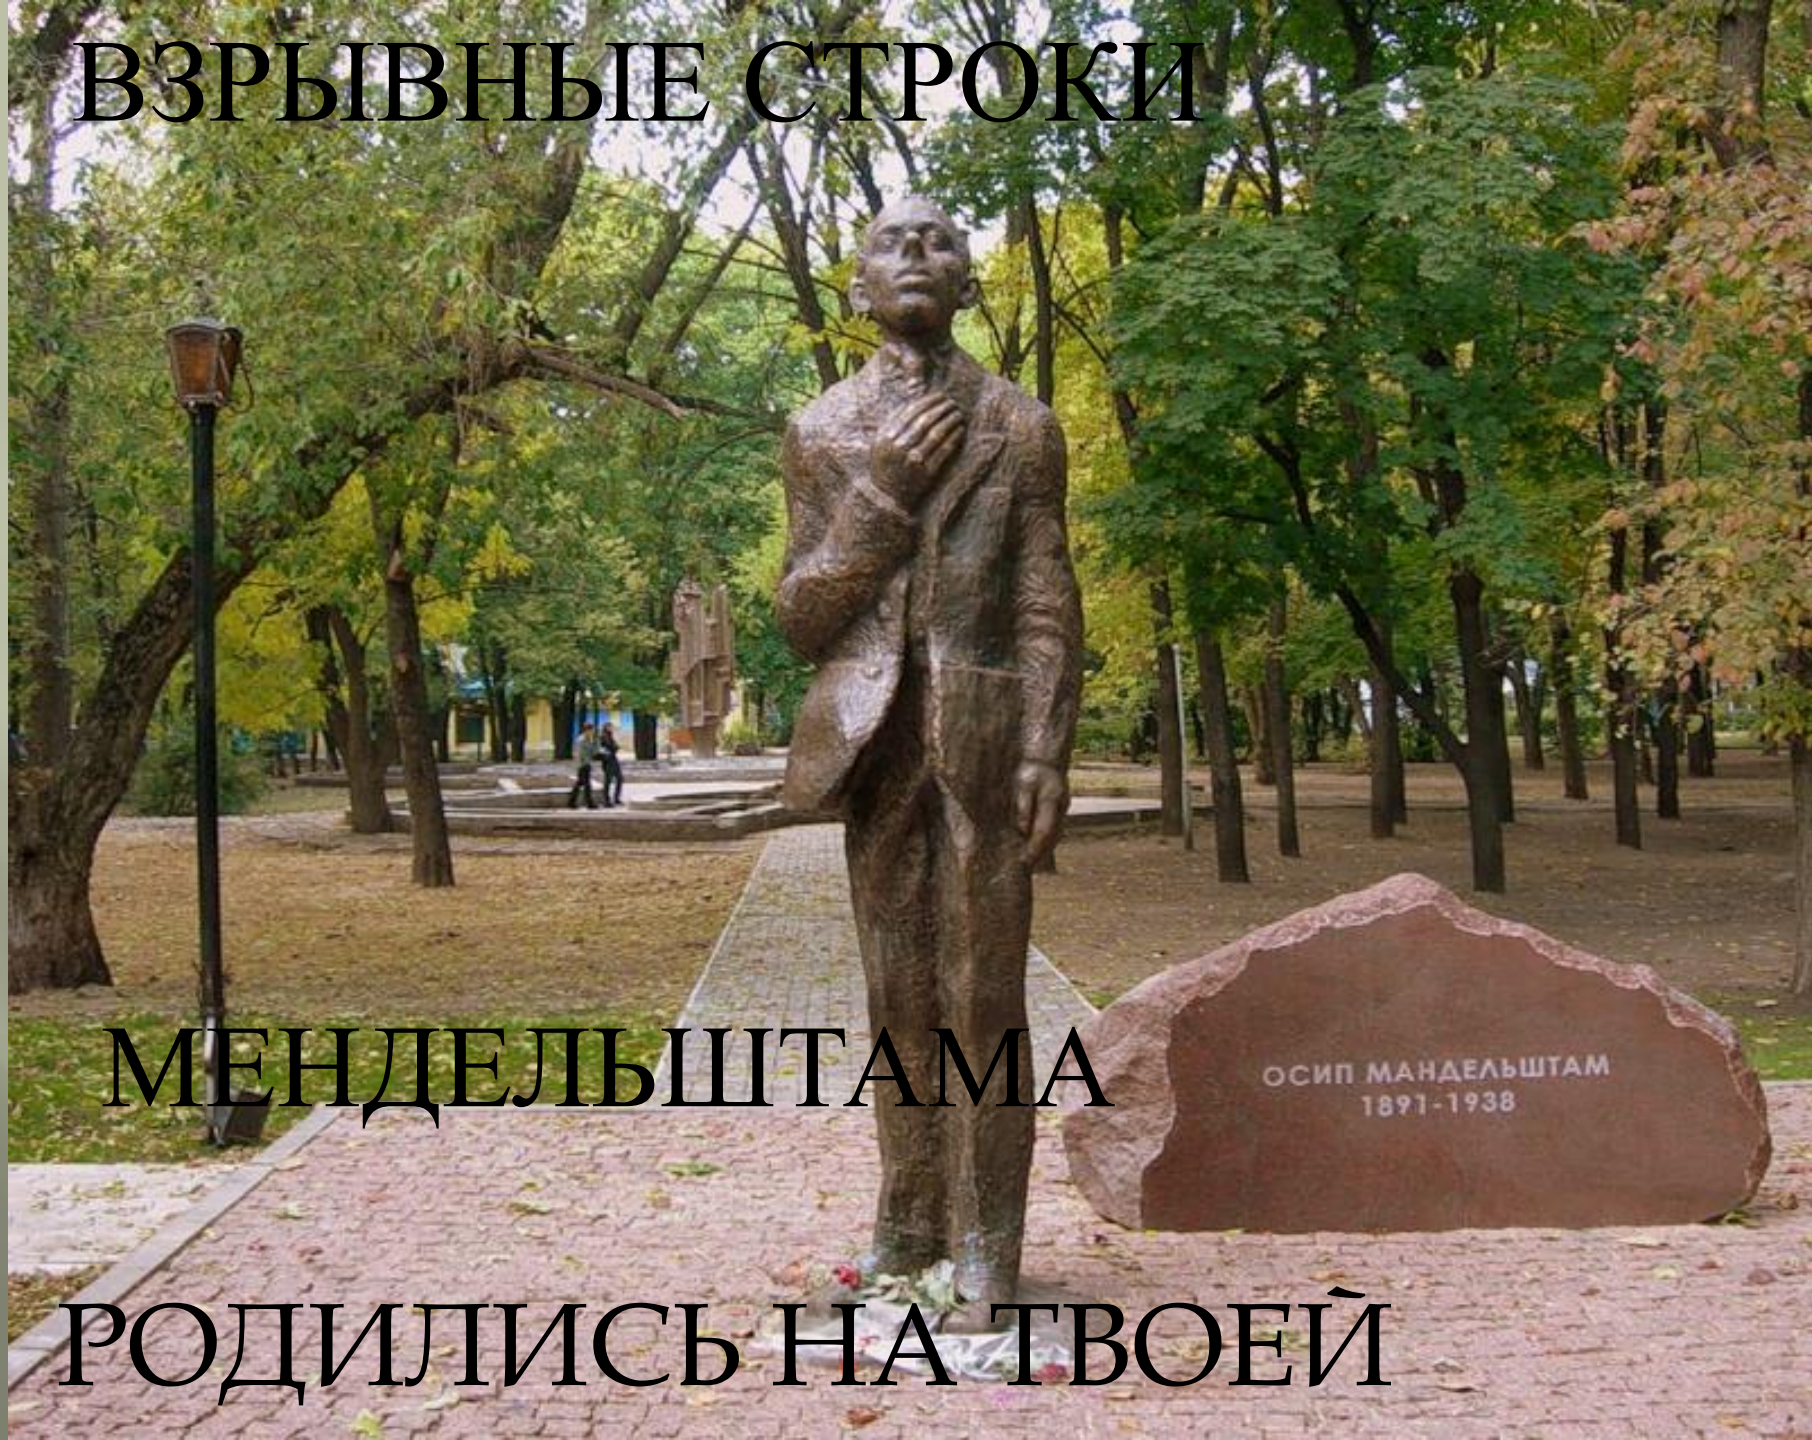

ВЗРЫВНЫЕ СТРОКИ

МЕНДЕЛЬШТАМА

РОДИЛИСЬ НА ТВОЕЙ