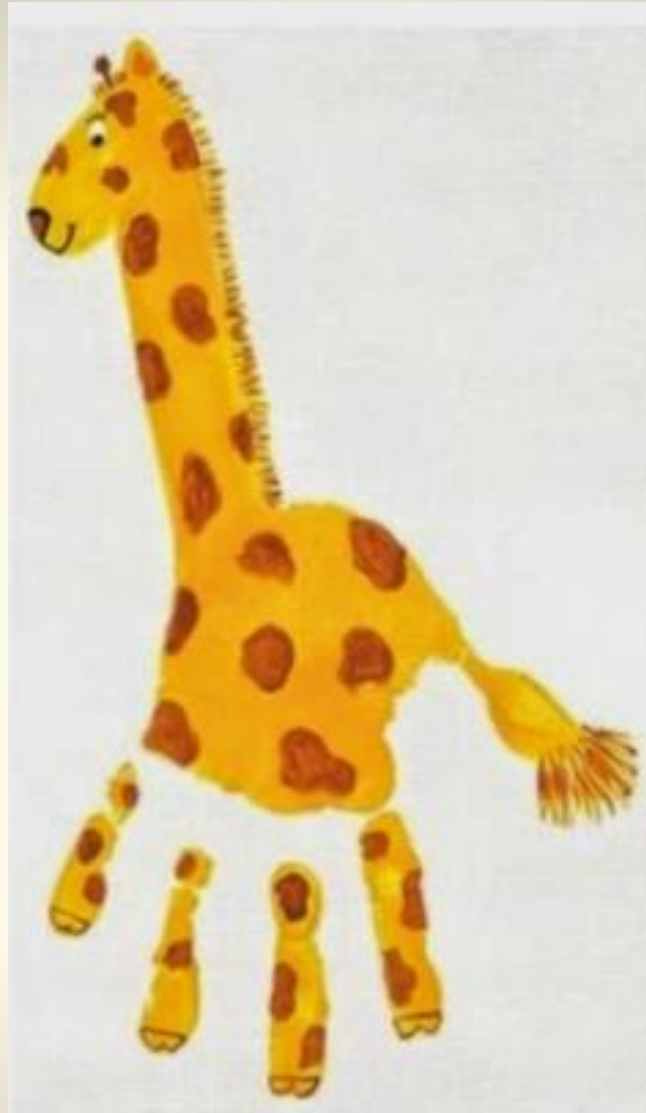

Мастер – класс

«Эти удивительные животные»

ЗЕБРА

СЛОН

ЖИРАФ

ЛЕВ

ЛЕБЕДЬ

16 11 2016 13:02

A close-up photograph of a child's hand, heavily smeared with various colors of paint (yellow, green, red, blue, white). The hand is resting on a white surface that is also covered in paint splatters and smudges. The background is blurred, showing a white surface and a green object. The overall scene suggests a creative or artistic activity.