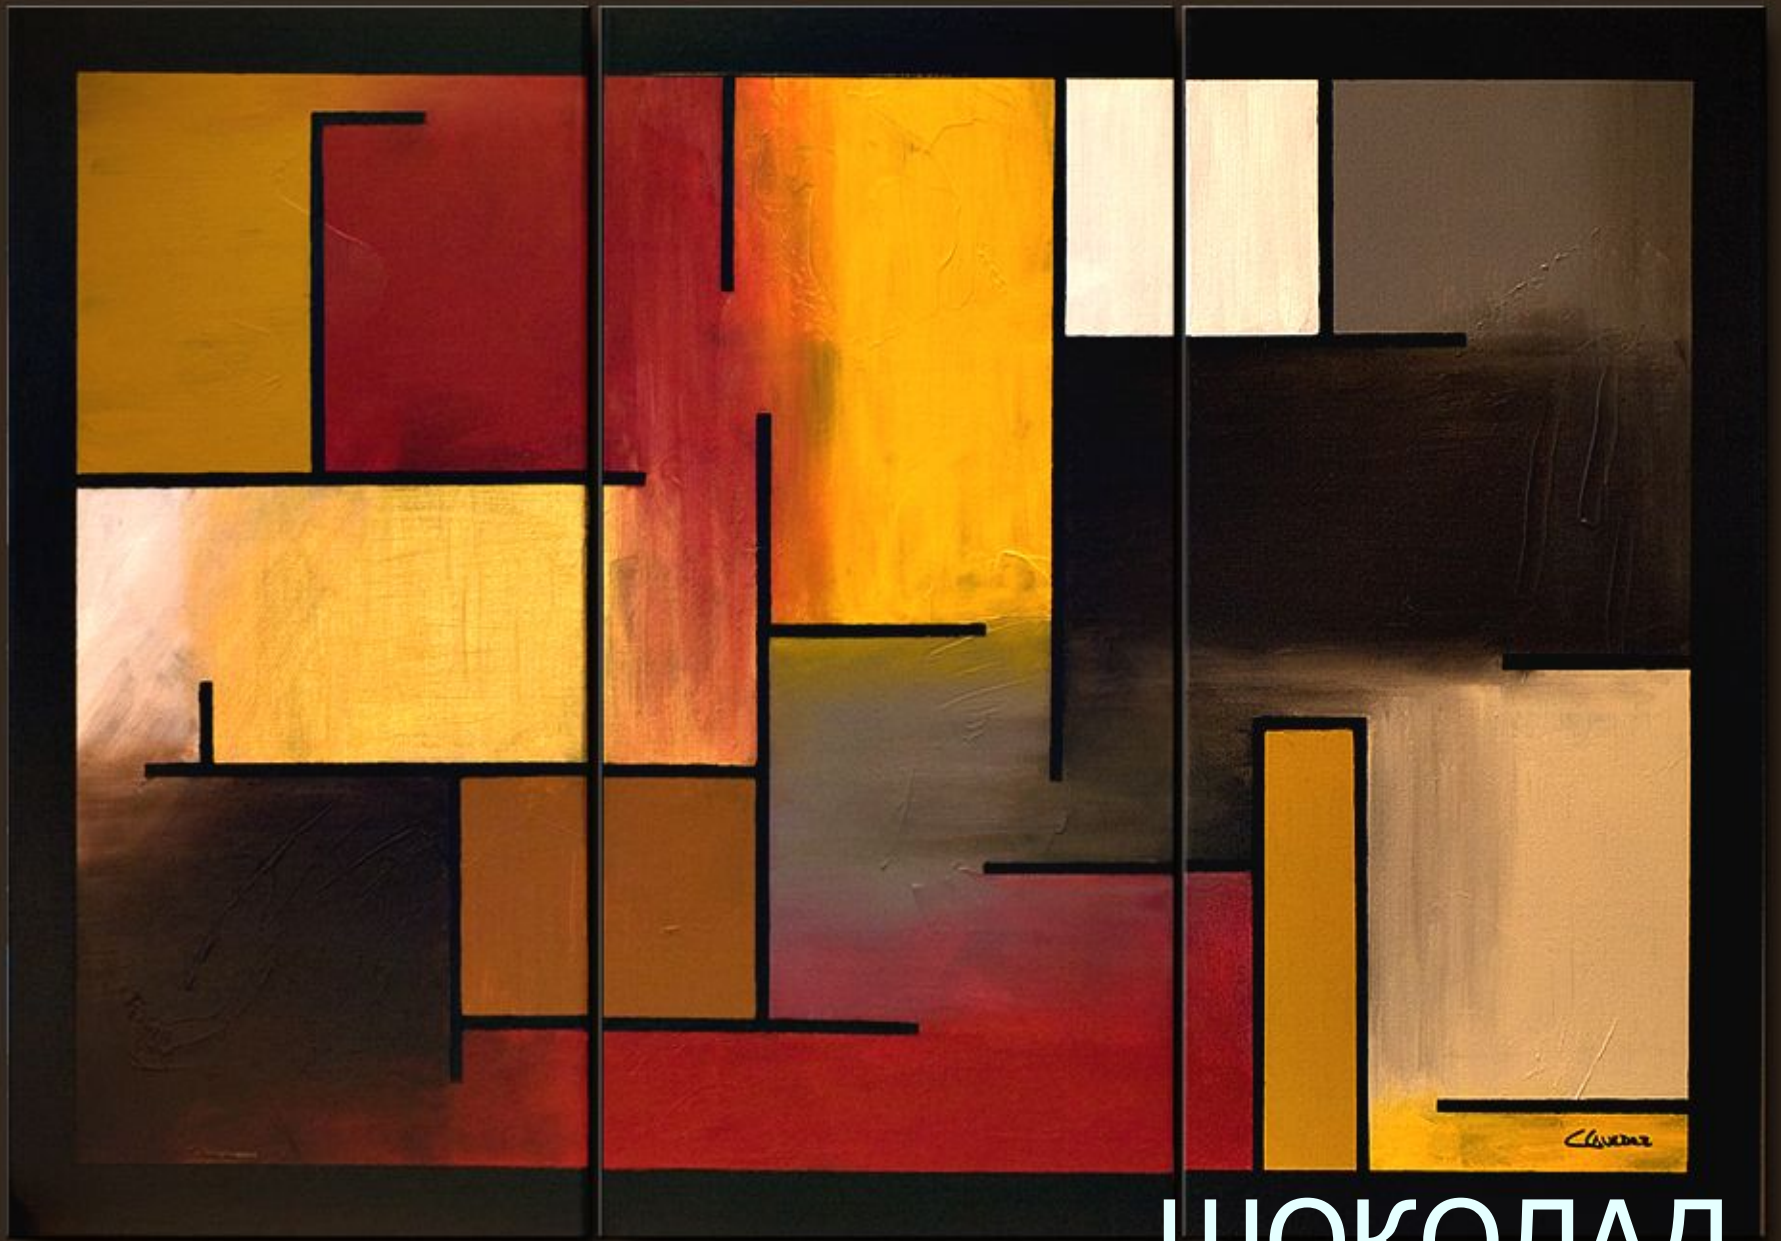

Угадай запах

Existing Beauty

ΚΟΦΕ

© Maitreyii Fine Art

48" Large, 36" High, 1.5" Deep (Highest Quality Stretched Gallery Canvas)

МЯТА

© 2000-2001

ШОКОЛАД

An abstract painting featuring organic, swirling shapes in vibrant colors. The palette includes bright green, yellow, red, and black. The composition is dense and layered, with some areas appearing to have a textured, almost cellular quality. The overall style is expressive and modern.