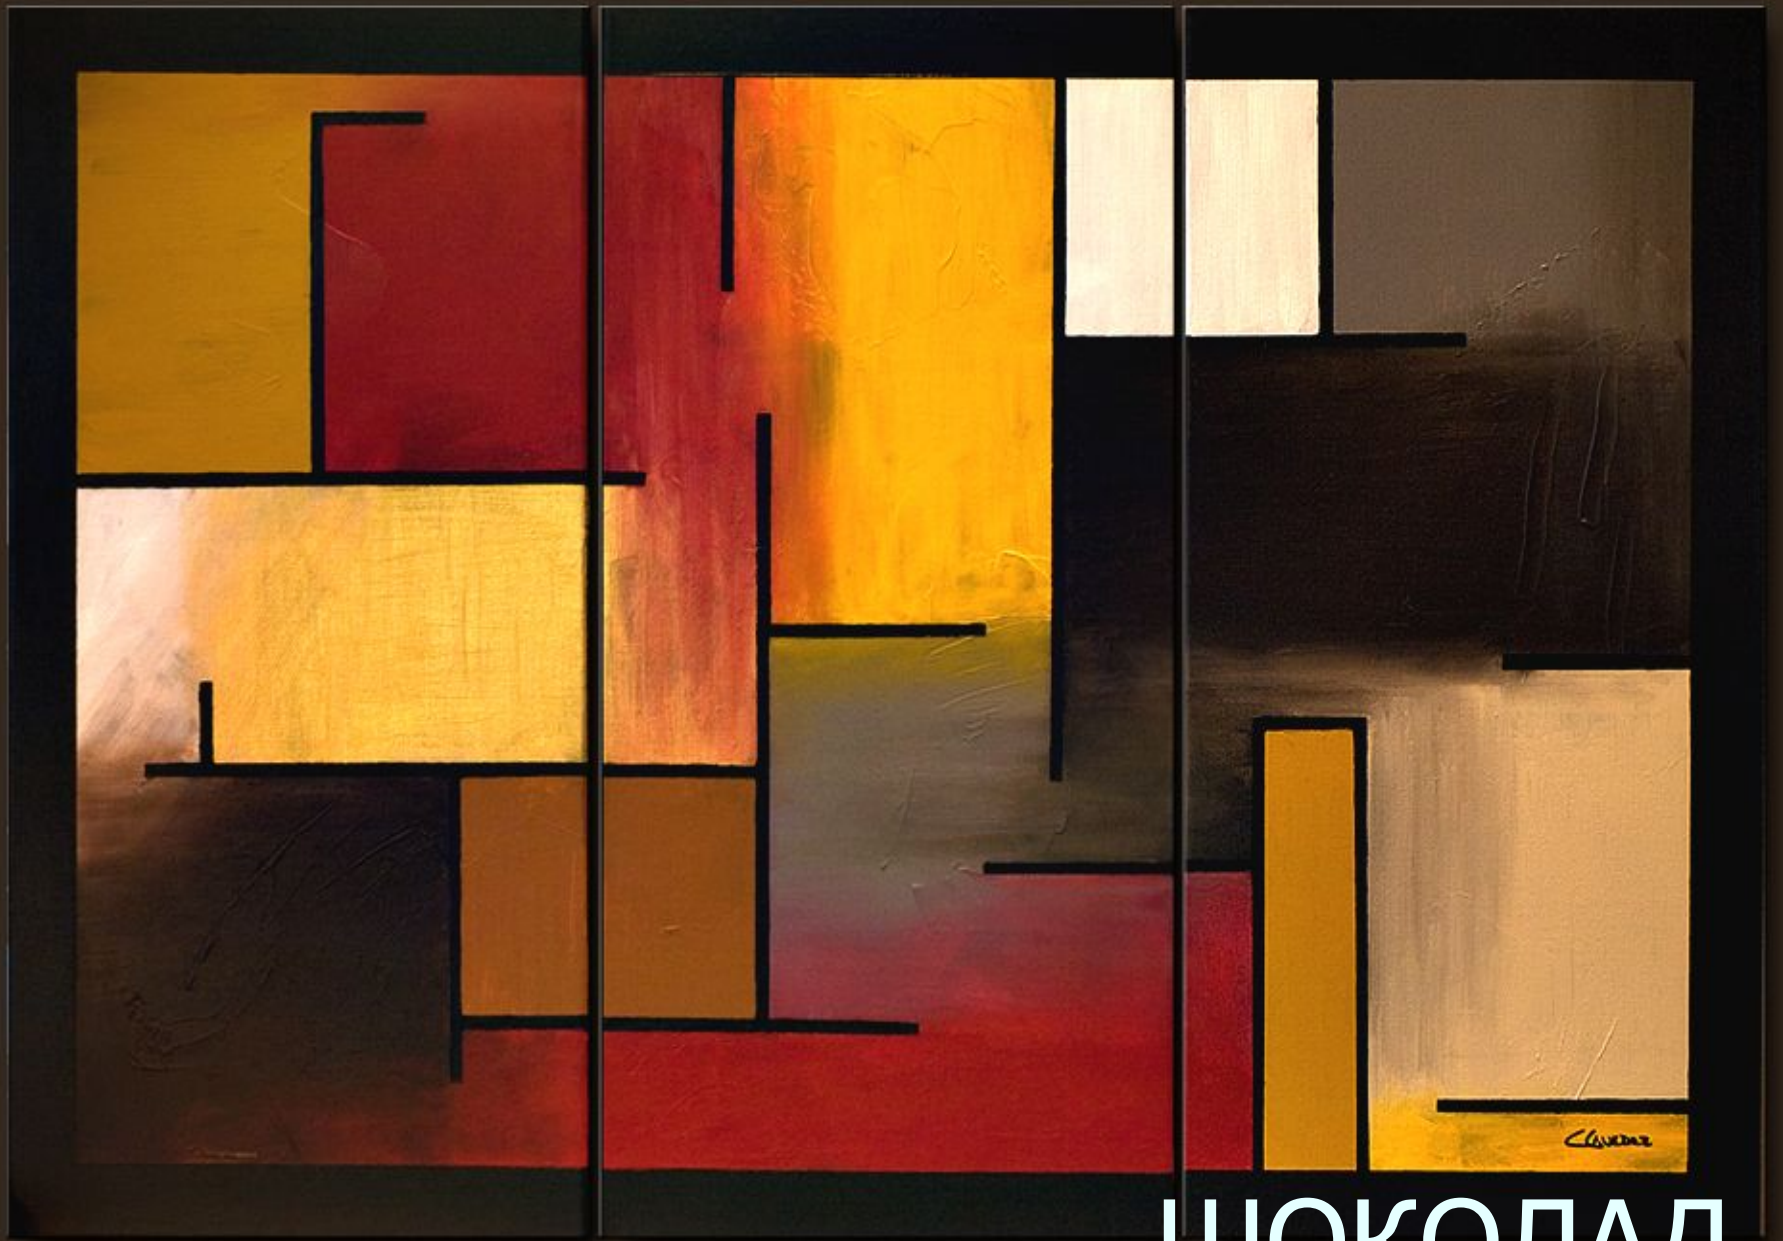

Угадай запах

Existing Beauty

ΚΟΦΕ

© Maitreyii Fine Art

48" Large, 36" High, 1.5" Deep (Highest Quality Stretched Gallery Canvas)

МЯТА

ШОКОЛАД

An abstract painting featuring organic, flowing shapes in a vibrant color palette. The composition includes large, swirling forms in shades of green, yellow, and orange, interspersed with dark, almost black, oval shapes. A prominent red and yellow shape curves across the middle. The background is a mix of warm tones, with some areas appearing more textured or layered. The overall style is expressive and somewhat surreal, reminiscent of mid-20th-century abstract art.

ФРУКТОВЫЙ

ЛИМОН

МУЖСКОЙ

ЦВЕТОЧНЫЙ

ARTIST
GALLERY ©

ЗЕМЛЯНИКА

ЧТО ЭТО МОЖЕТ БЫТЬ??