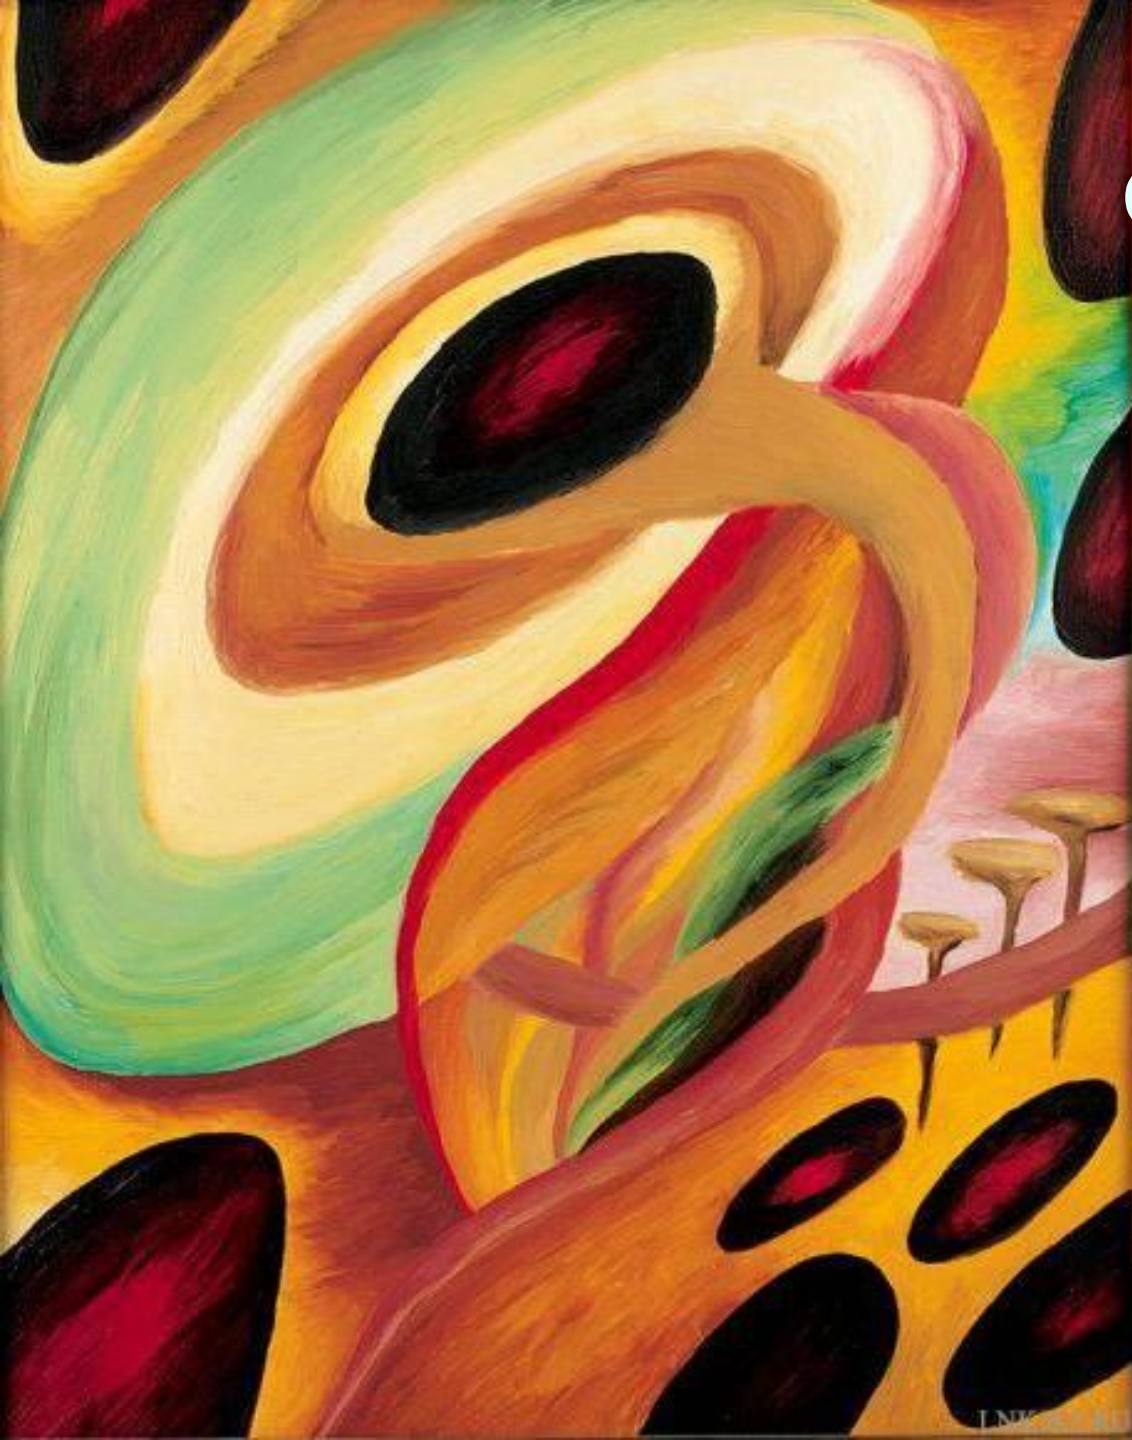

# Existing Beauty

ΚΟΦΕ

© Maitreyii Fine Art

48" Large, 36" High, 1.5" Deep ( Highest Quality Stretched Gallery Canvas)

МЯТА

© 2000-2001

ФРУКТОВЫЙ

ЛИМОН