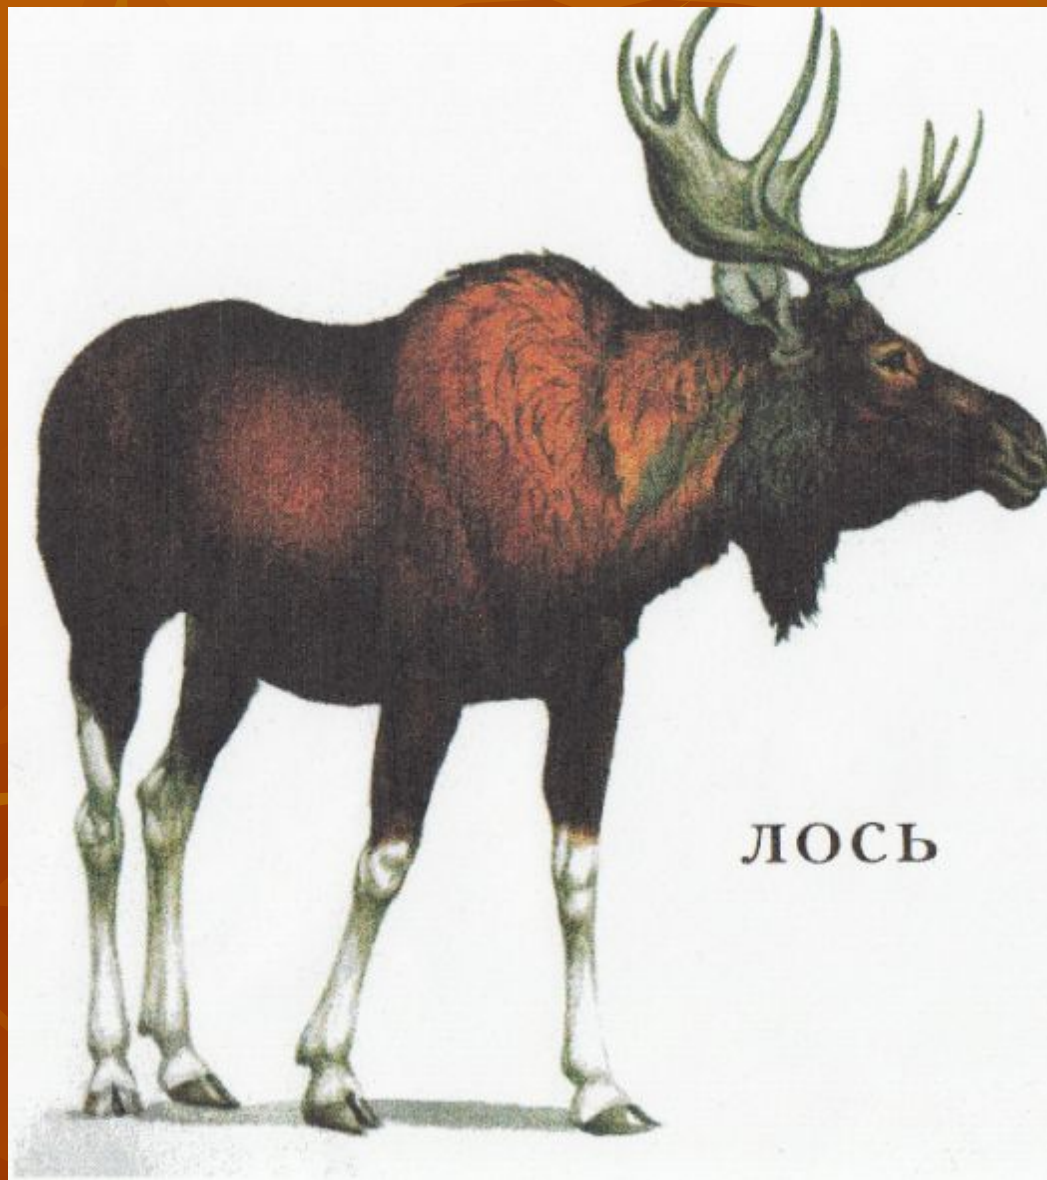

The background of the slide is a warm, golden-brown color with a pattern of stylized autumn leaves. The leaves are scattered across the frame, with some showing detailed vein structures and others appearing as soft, blurred shapes. The overall aesthetic is cozy and seasonal.

**ПУТЕШЕСТВИЕ НА
СЕВЕР РОССИИ, В
АРХАНГЕЛЬСКУЮ
ОБЛАСТЬ**

ЛОСЬ