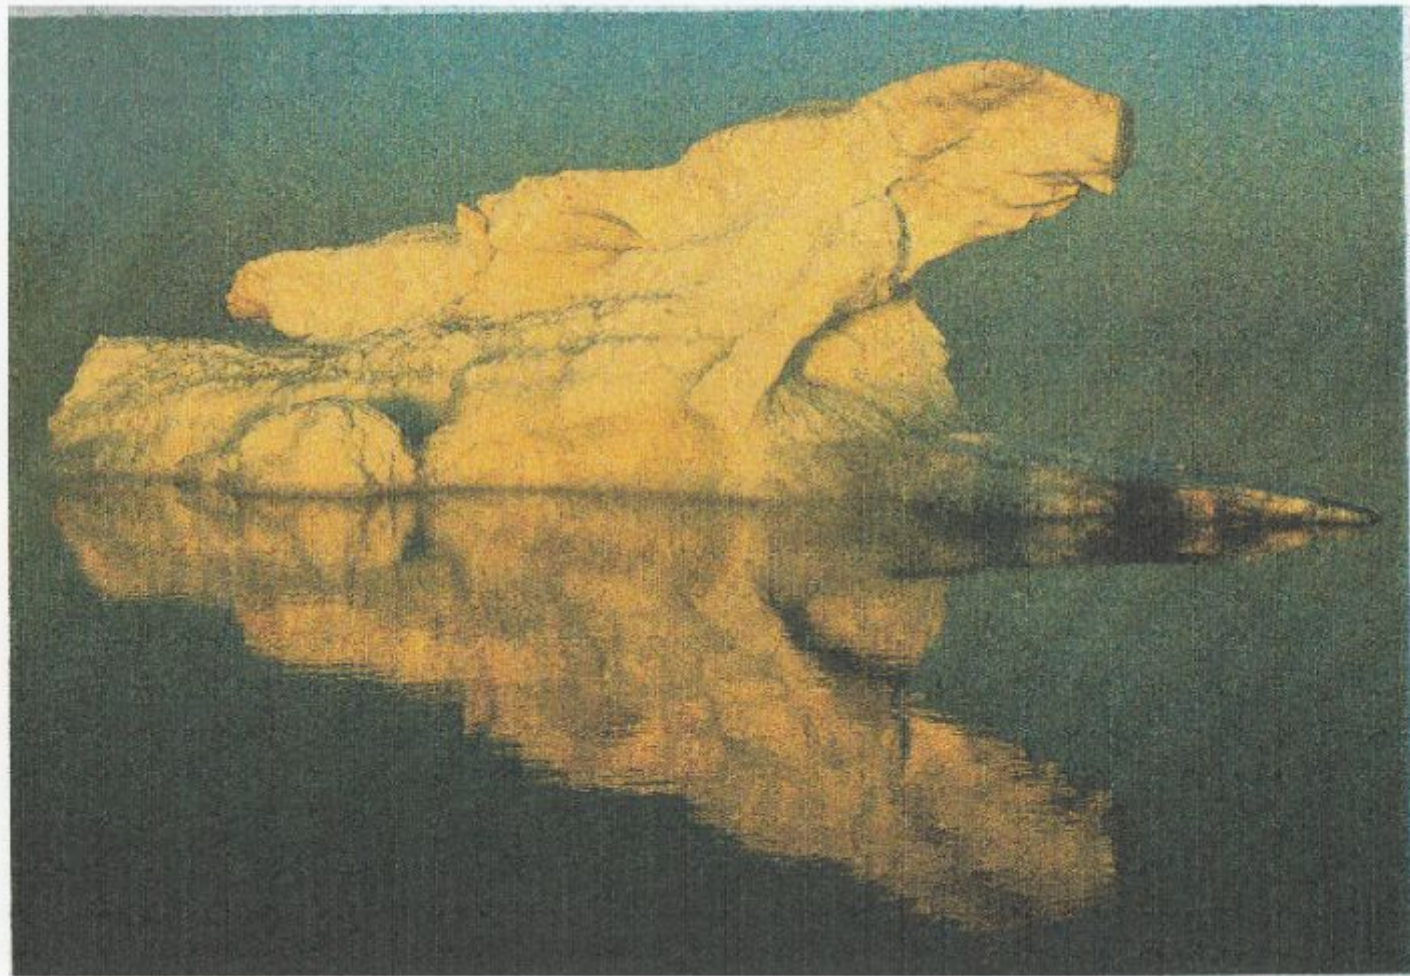

The background of the slide is a warm, golden-brown color with a pattern of stylized autumn leaves. The leaves are scattered across the frame, with some showing detailed vein structures and others appearing as soft, blurred shapes. The overall aesthetic is cozy and seasonal.

**ПУТЕШЕСТВИЕ НА
СЕВЕР РОССИИ, В
АРХАНГЕЛЬСКУЮ
ОБЛАСТЬ**

ЛОСЬ