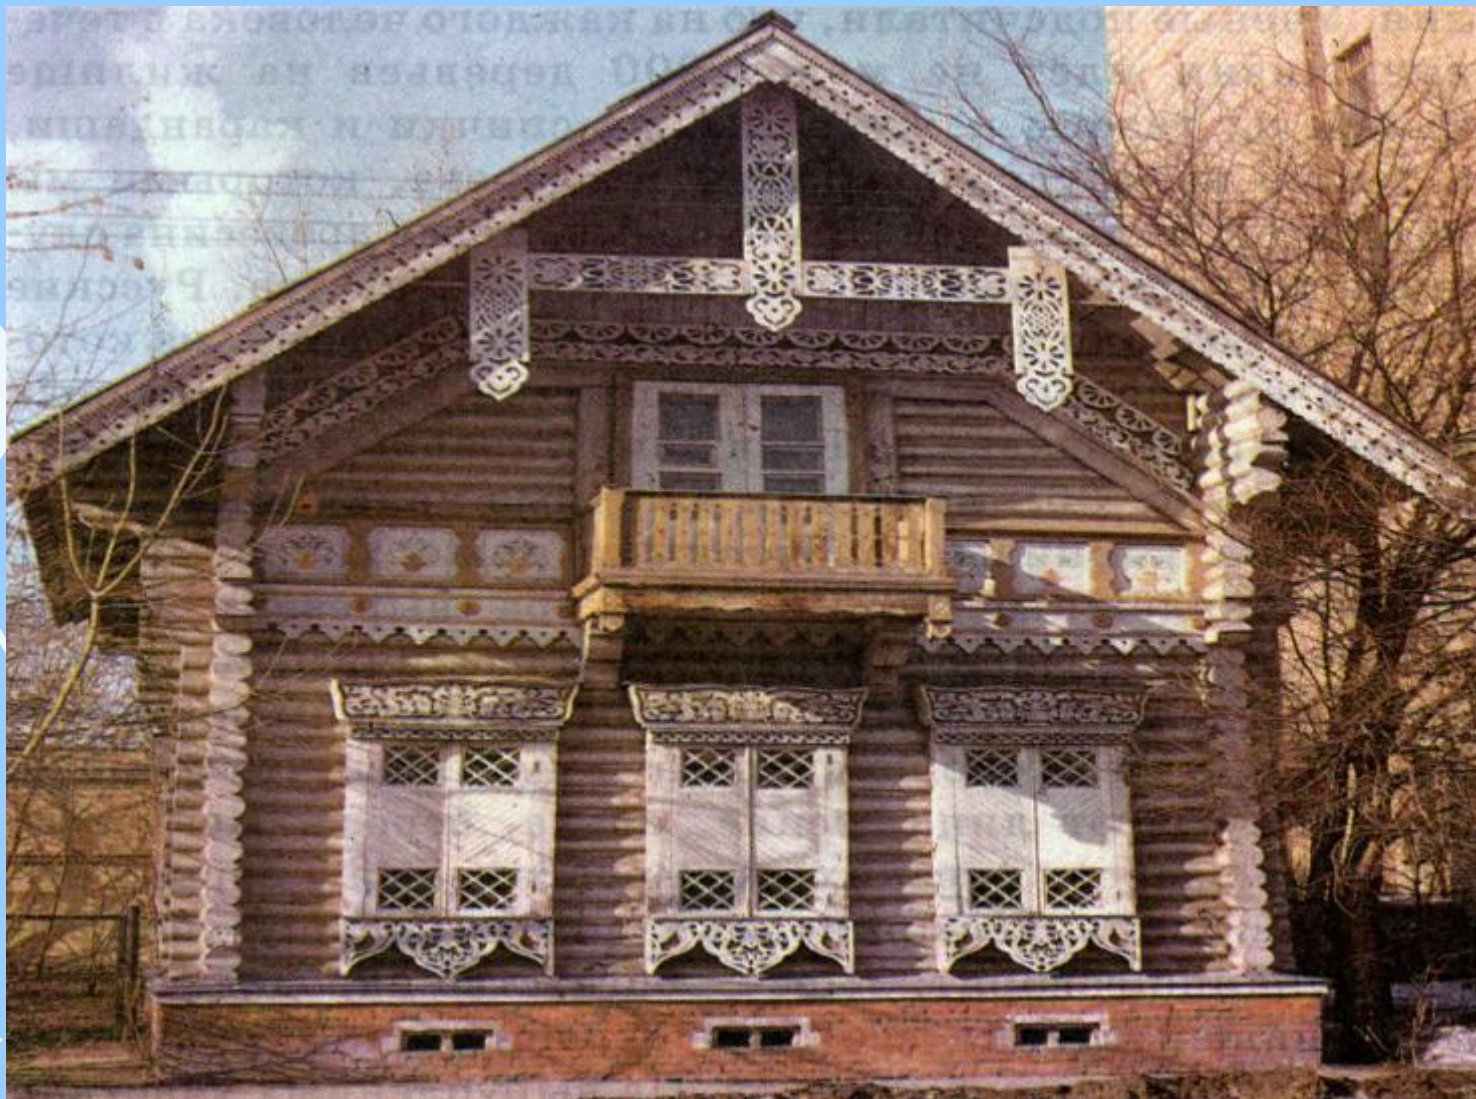

Дома жителей России