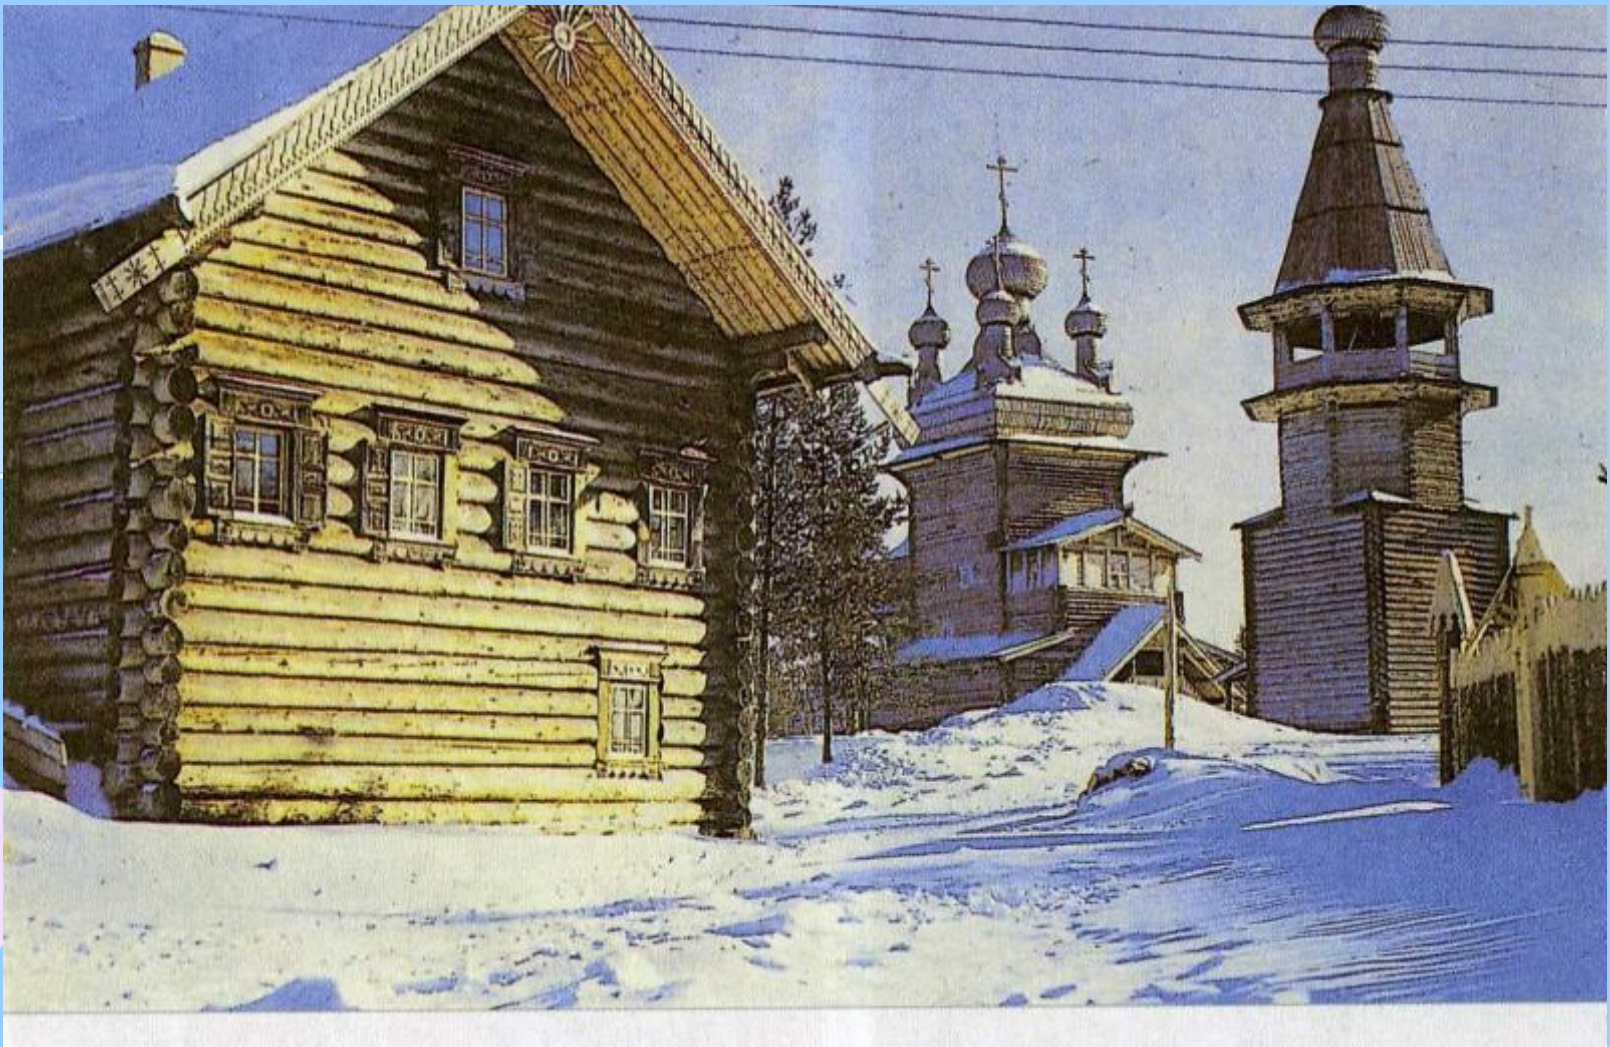


The background is a light blue color with several decorative elements. There are large, stylized swirls in shades of pink, yellow, and white. Scattered throughout are small, yellow, triangular shapes that resemble confetti or starbursts. The text is centered and written in a bold, purple, sans-serif font.

# Дома жителей Севера