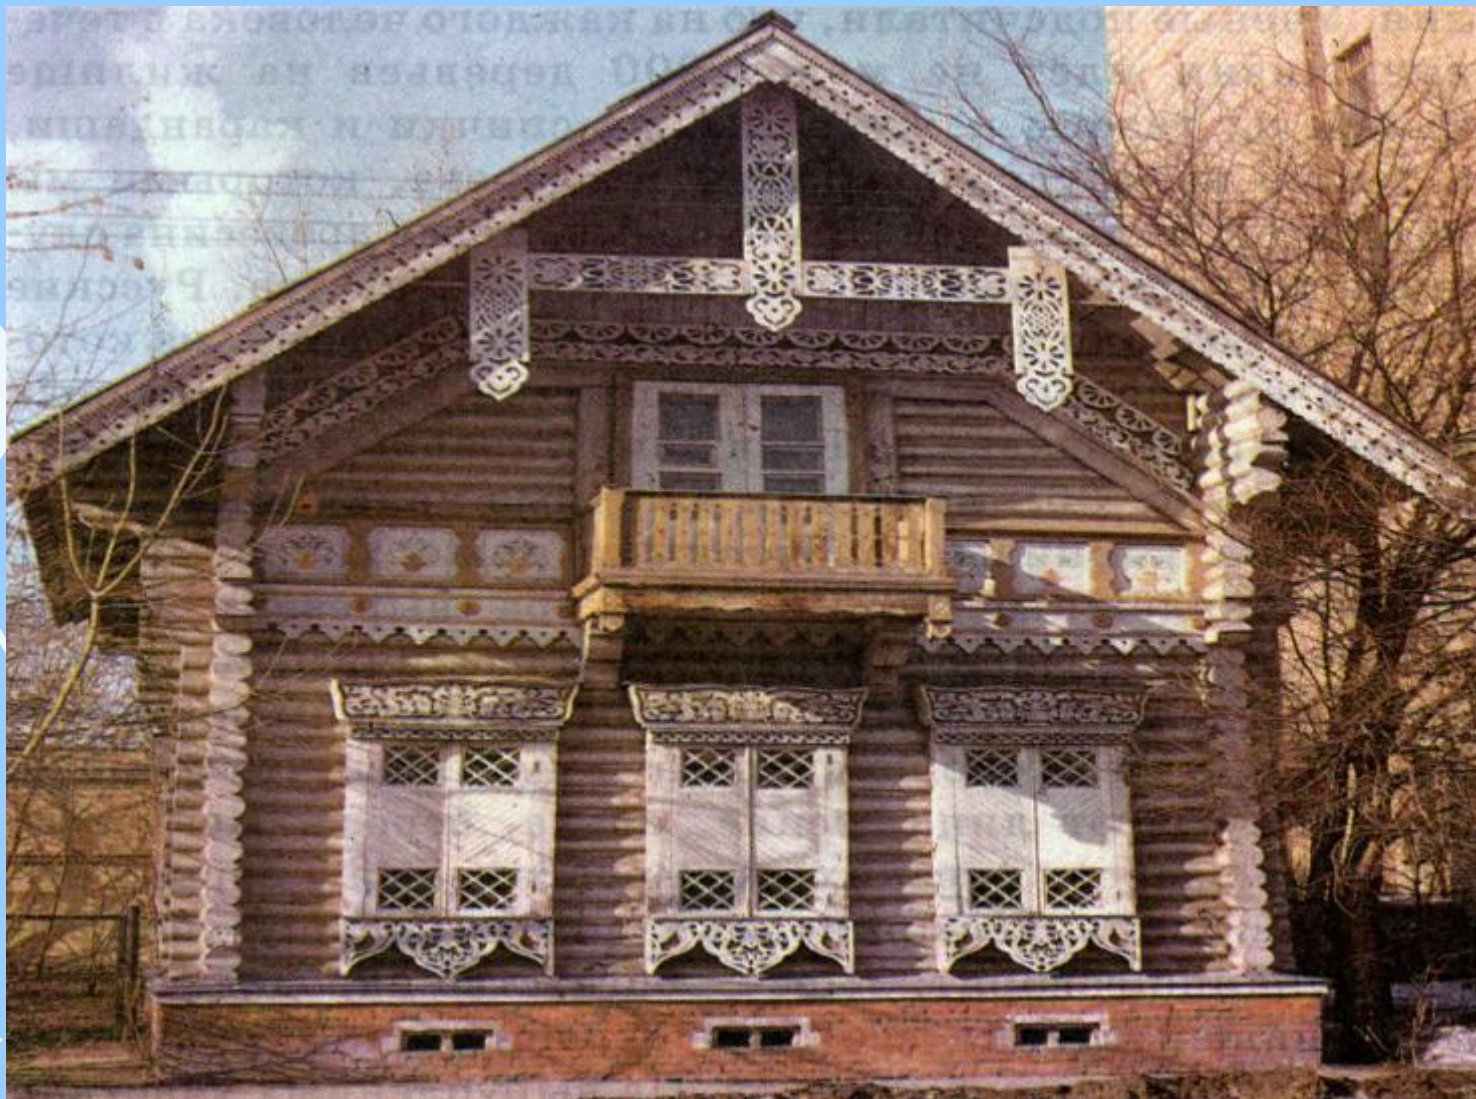

The background is a light blue color. It features several decorative elements: a large, light green swirl on the left side, a large, light pink swirl on the right side, and a large, light blue swirl on the right side. There are also several small, yellow triangles scattered throughout the background, some pointing towards the center and others pointing outwards.

Урок рисования в 4 классе

Дома жителей Севера

Дома жителей России

Сакля горцев

Быт горцев

Горный аул

*Сакли
сливаются
с линиями
горных
хребтов...*

Казахская юрта