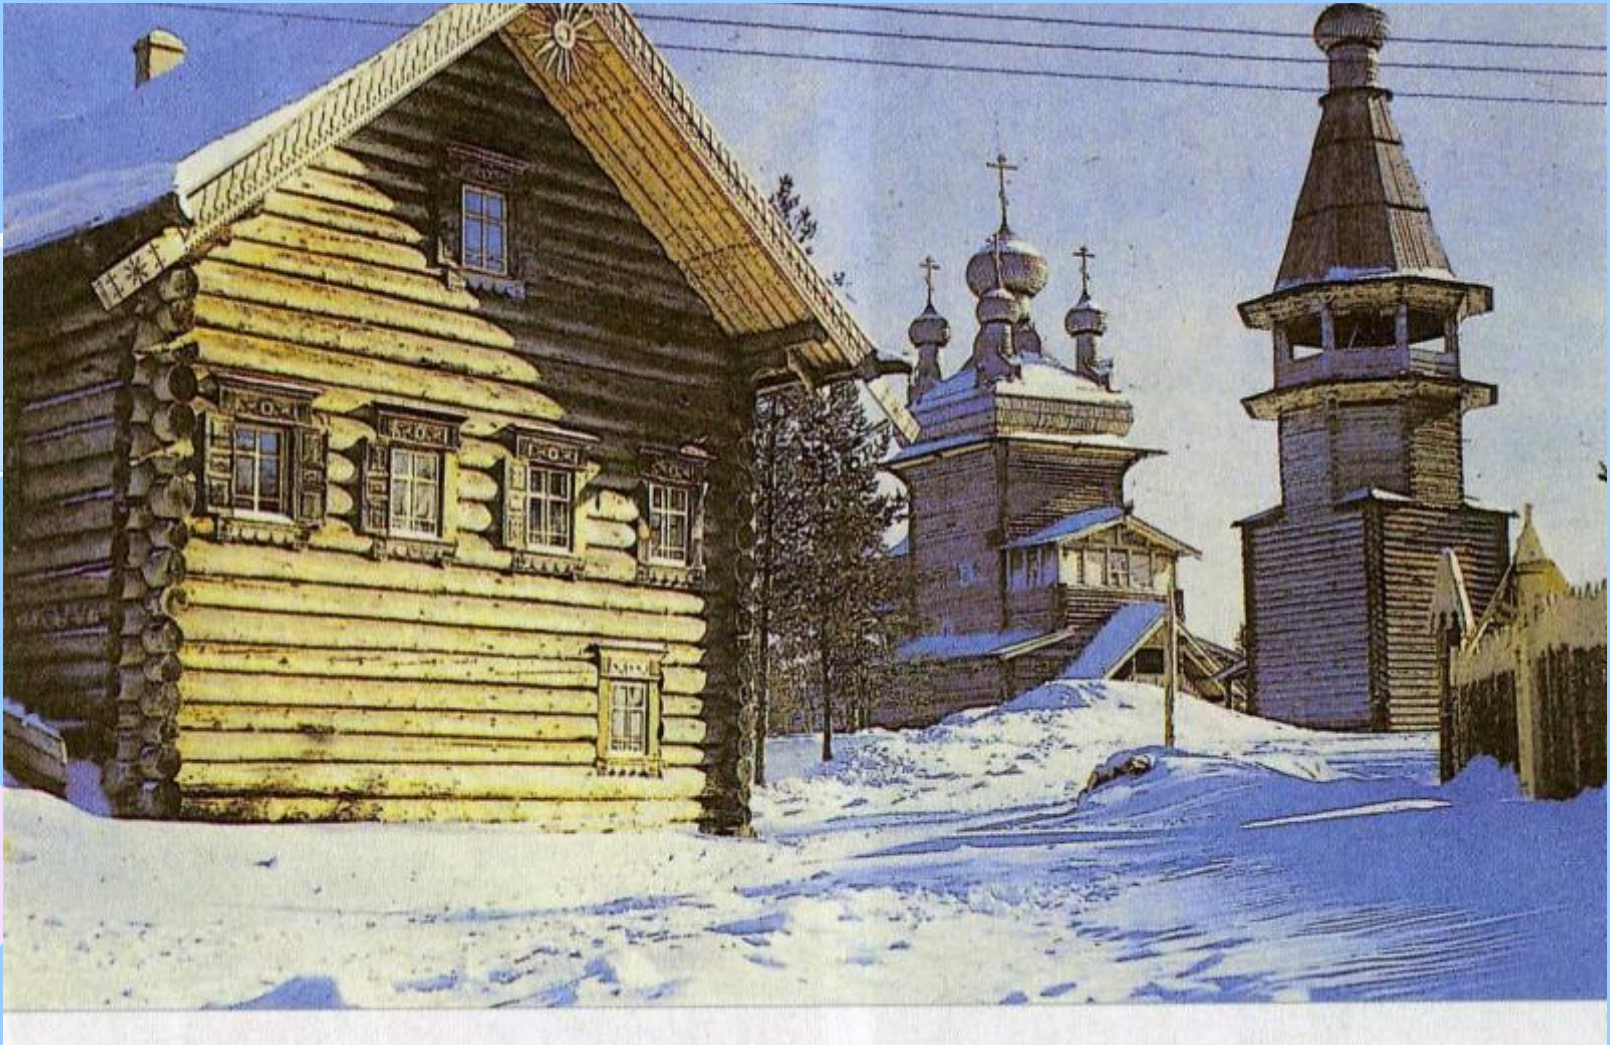

The background is a light blue color. It features several decorative elements: a large, light green swirl on the left side, a large, light pink swirl on the right side, and a large, light blue swirl on the right side. There are also several small, yellow triangles scattered throughout the background, some pointing towards the center and others pointing outwards.

Урок рисования в 4 классе

Дома жителей Севера

Дома жителей России

Сакля горцев

Быт горцев

Горный аул

*Сакли
сливаются
с линиями
горных
хребтов...*

Казахская юрта