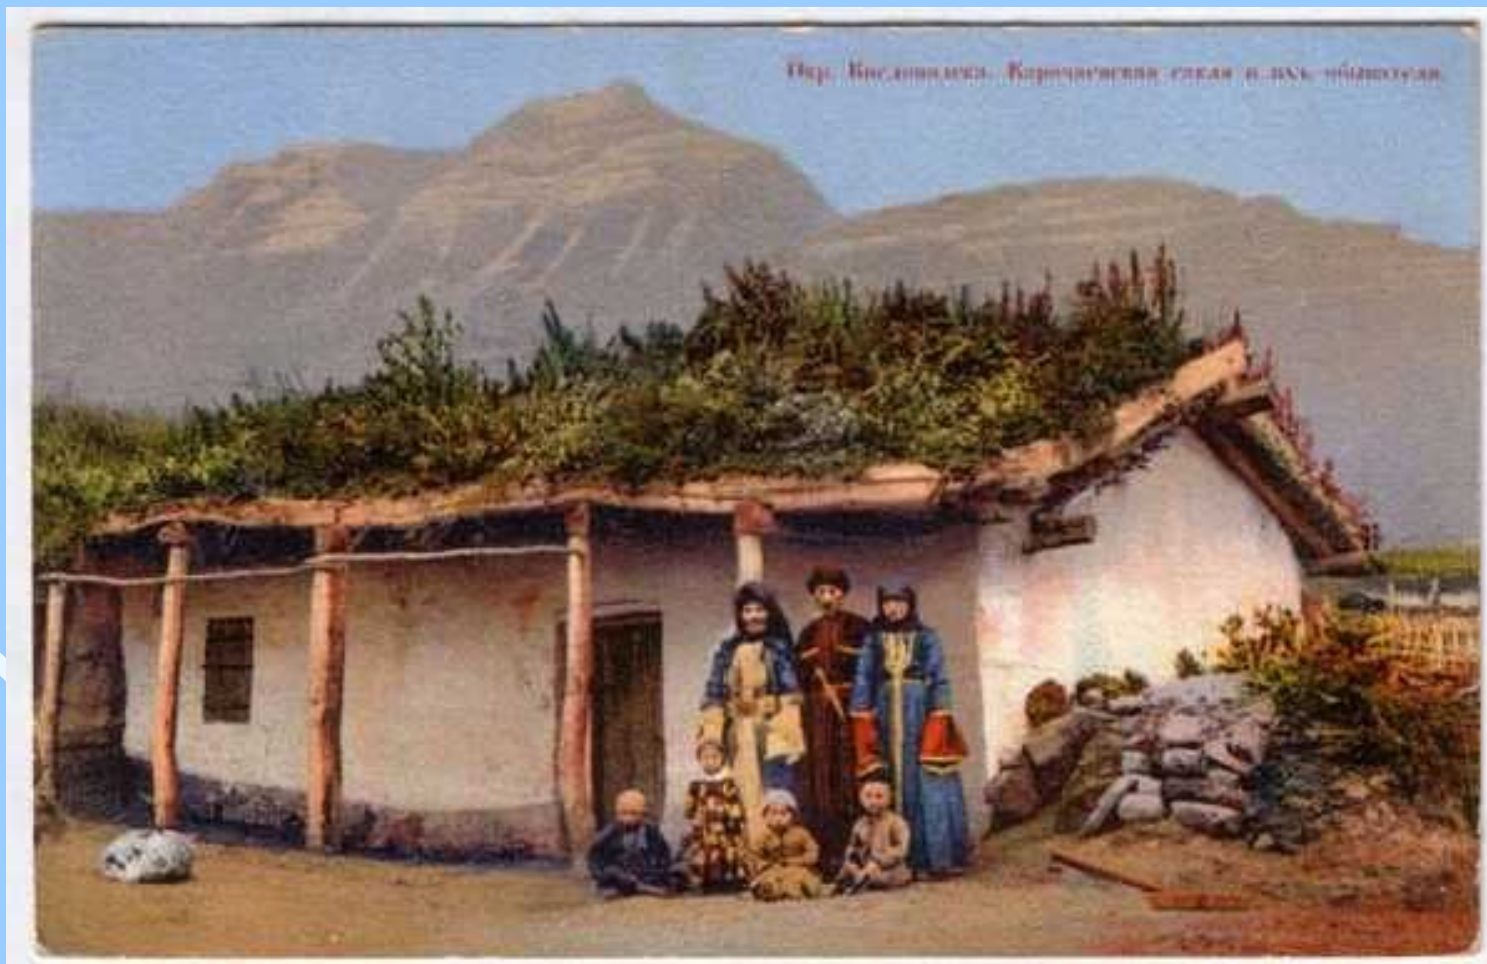

Сакля горцев