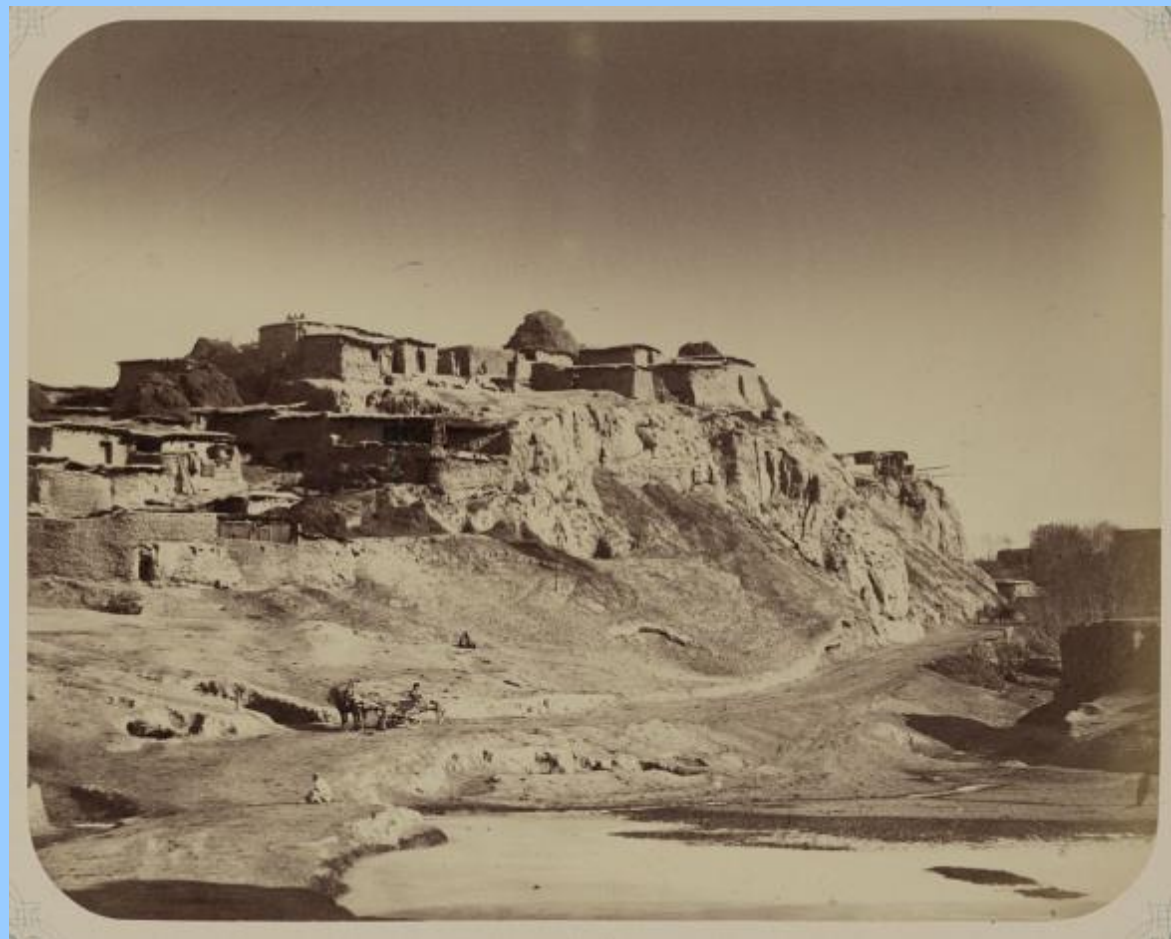

The background is a light blue color. It features several decorative elements: a large, light green swirl on the left side, a large, light pink swirl on the right side, and a large, light blue swirl on the right side. There are also several small, yellow triangles scattered throughout the background, some pointing towards the center and others pointing outwards.

Урок рисования в 4 классе

Дома жителей Севера

Дома жителей России

Сакля горцев

Быт горцев

Горный аул

*Сакли
сливаются
с линиями
горных
хребтов...*

Казахская юрта