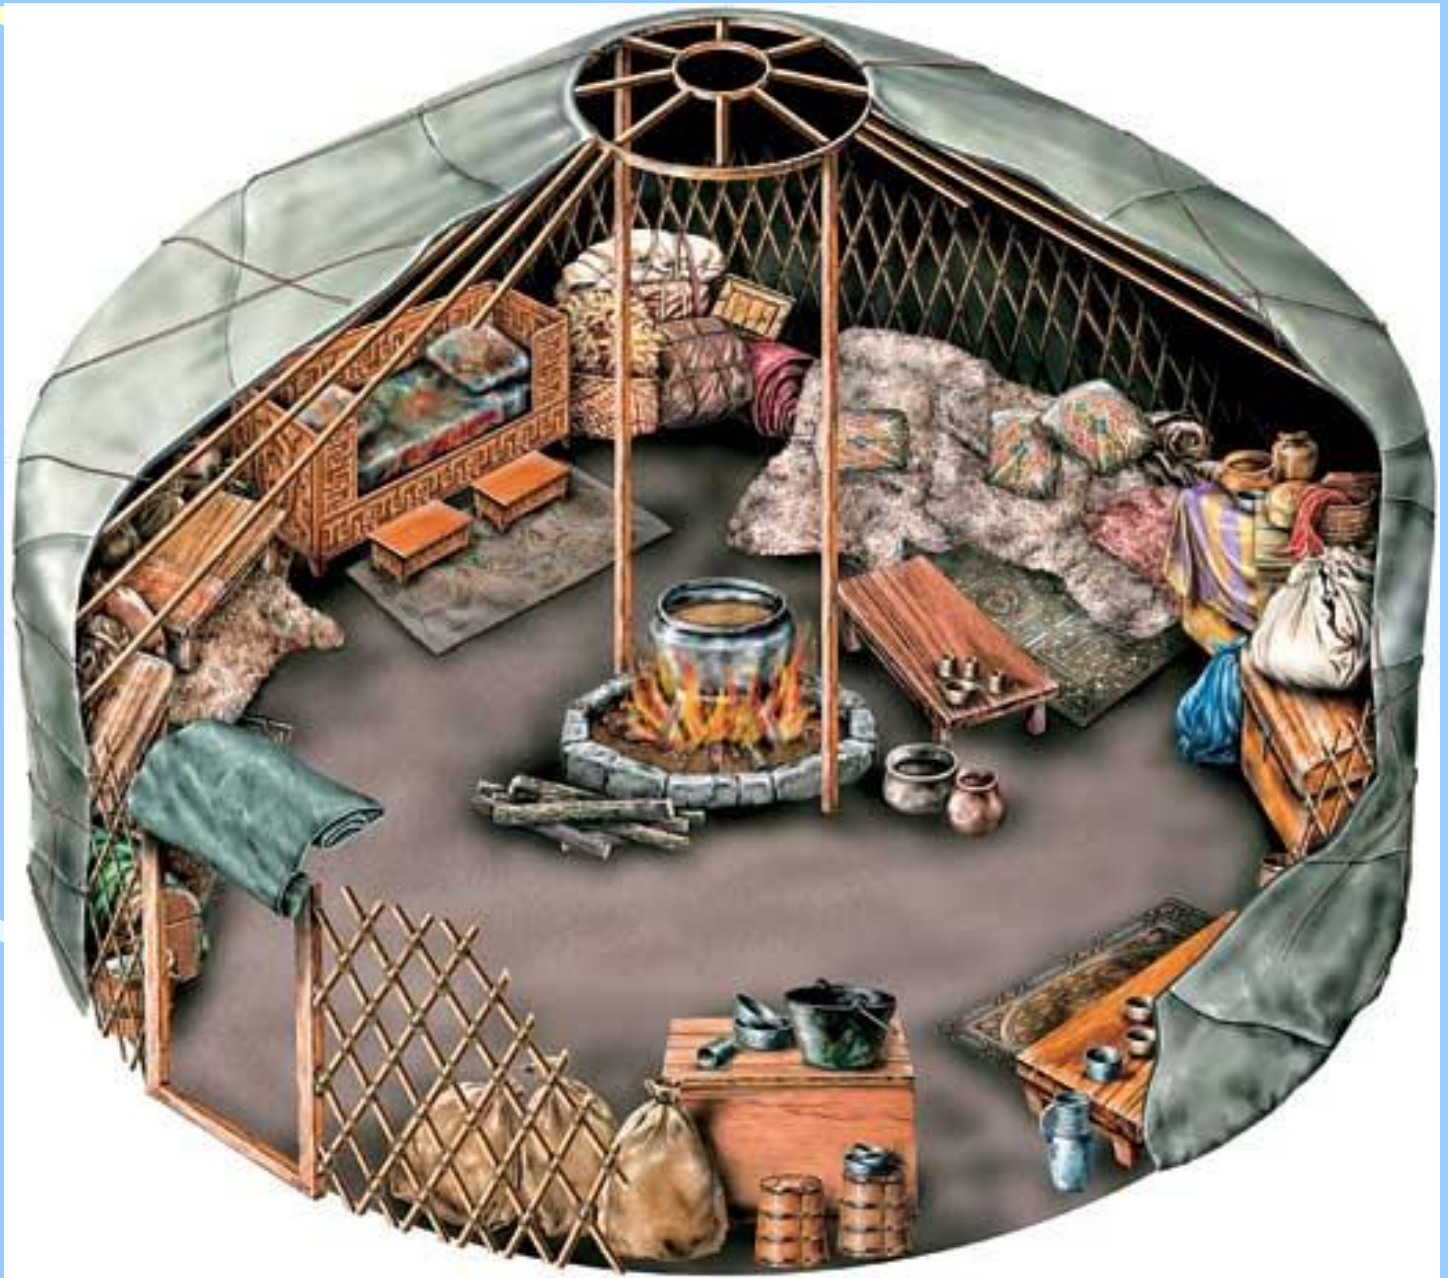

The background is a light blue color. It features several decorative elements: a large, light green swirl on the left side, a large, light pink swirl on the right side, and a large, light blue swirl on the right side. There are also several small, yellow triangles scattered throughout the background, some pointing towards the center and others pointing outwards.

Урок рисования в 4 классе

Дома жителей Севера

Дома жителей России

Сакля горцев

Быт горцев

Горный аул

*Сакли
сливаются
с линиями
горных
хребтов...*

Казахская юрта