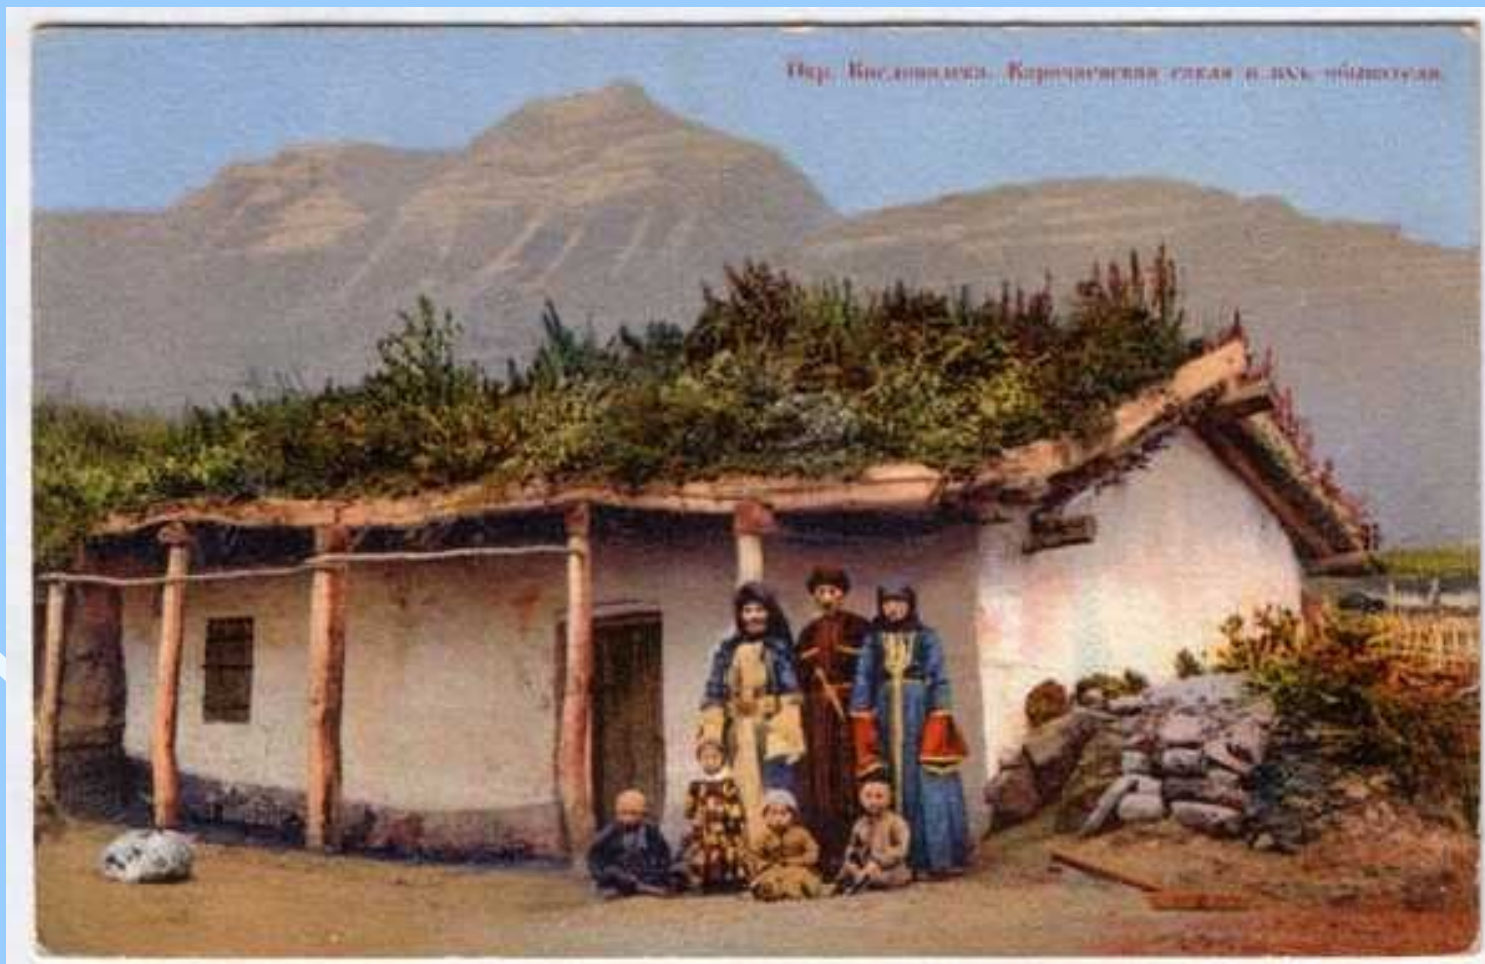

The background is a light blue color. It features several decorative elements: a large, light green swirl on the left side, a large, light pink swirl on the right side, and a large, light blue swirl on the right side. There are also several small, yellow triangles scattered throughout the background, some pointing towards the center and others pointing outwards.

Урок рисования в 4 классе

Дома жителей Севера

Дома жителей России

Сакля горцев

Быт горцев

Горный аул

*Сакли
сливаются
с линиями
горных
хребтов...*

Казахская юрта