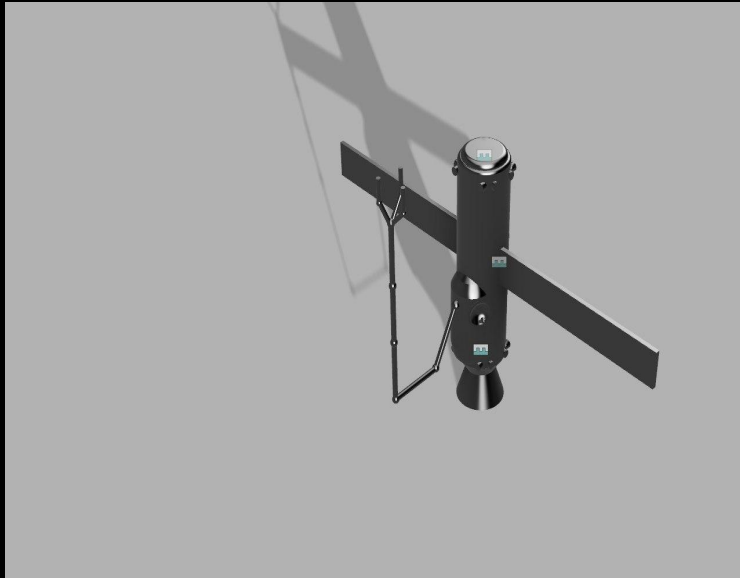

ОСОБЕННОСТИ ПРЕИМУЩЕСТВА СПУТНИКА ” ССКМОЗО-1”