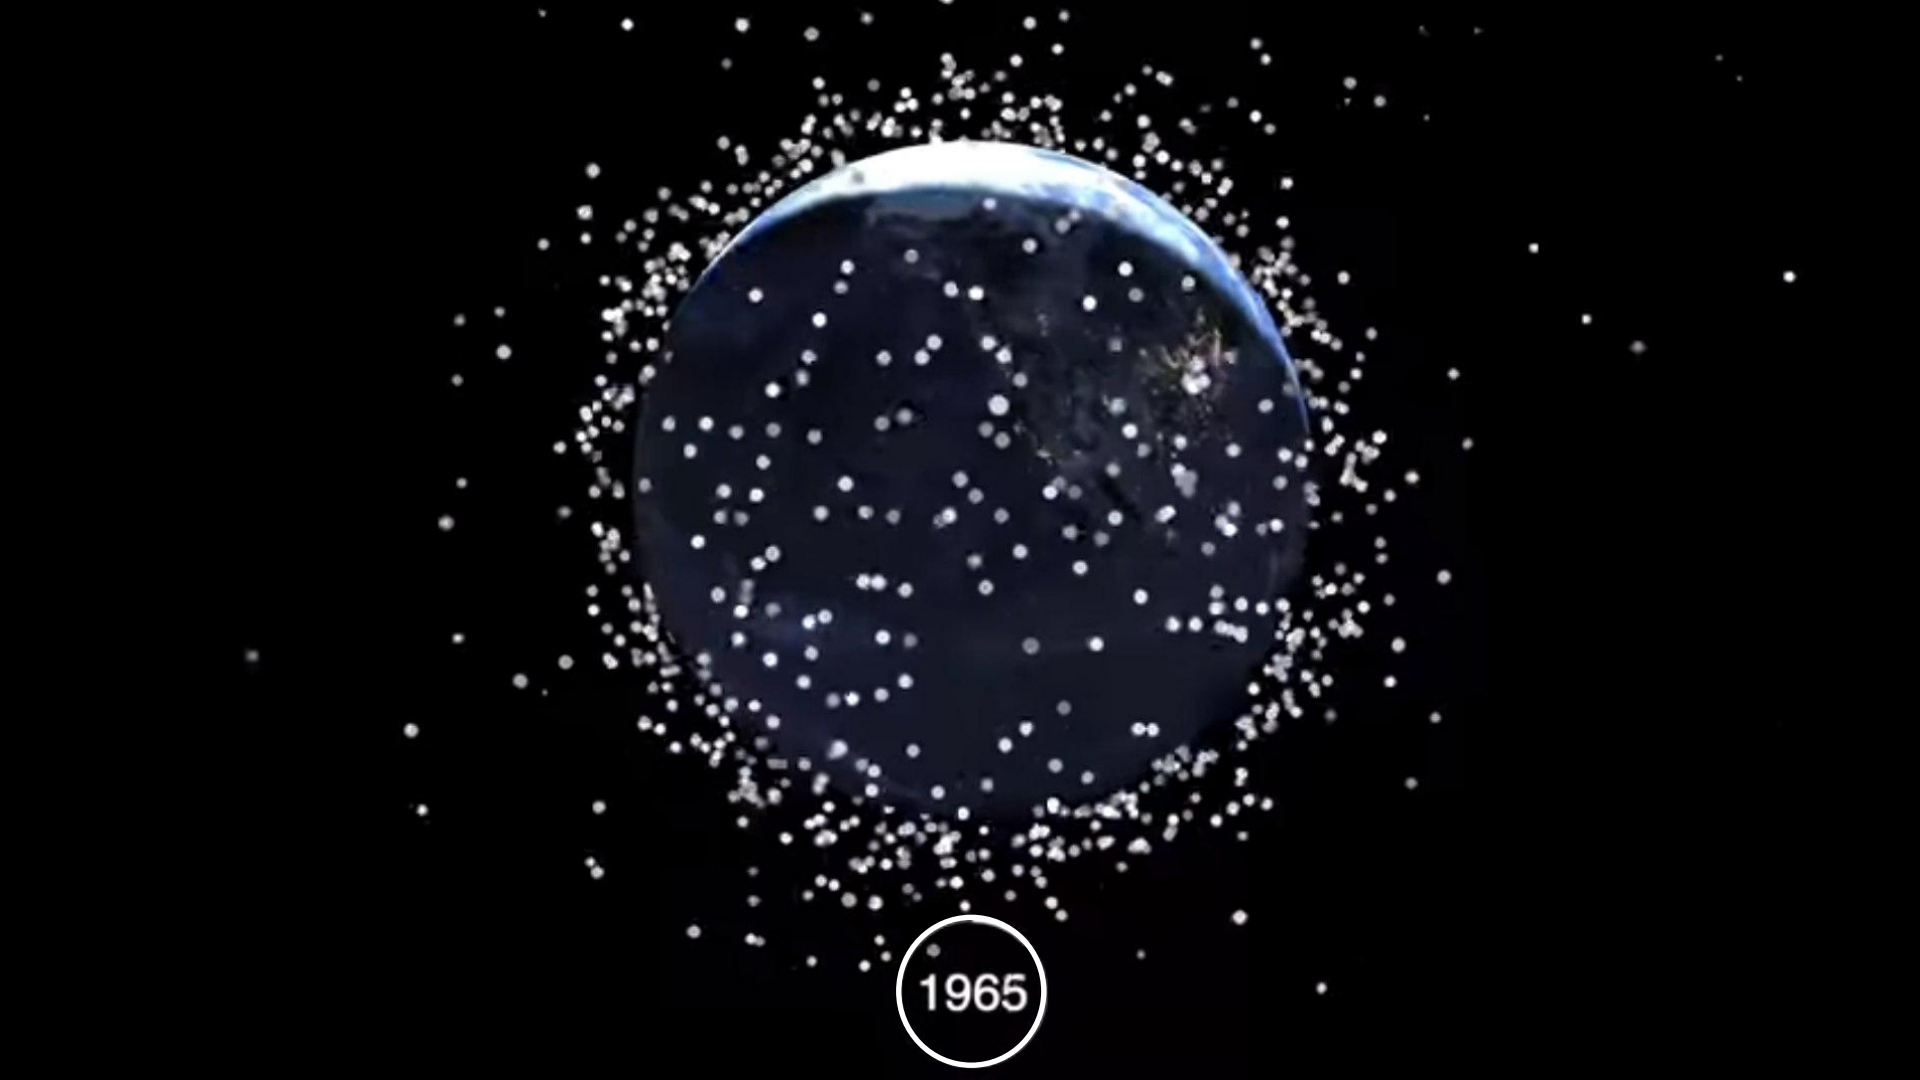

**«Создание 3D-модели спутника для сбора
космического мусора на околоземной орбите»**

ОСНОВНАЯ ЗАДАЧА ПРОЕКТА:

Создание модели спутника

для очищения низкой околоземной орбиты
от космического мусора

СОСТАВ И ОПАСНОСТЬ КОСМИЧЕСКОГО МУСОРА

Первый искусственный спутник Земли

1957

ИСТОРИЯ И РАЗВИТИЕ КОСМИЧЕСКОГО МУСОРА

1957

1965

A visualization of Earth surrounded by a dense cloud of space debris, with the year 1994 in a circle at the bottom. The Earth is shown in the center, with a blue and white atmosphere and a brownish-green landmass. It is surrounded by a thick, spherical cloud of small, white, irregularly shaped objects representing space debris. The background is black with scattered white stars of varying sizes.

1994

A visualization of a celestial body, possibly a planet or a star, surrounded by a dense field of smaller objects, likely a debris disk or a protoplanetary disk. The central body is a bright, textured sphere with a blue and white color scheme. The surrounding field consists of numerous small, white, point-like objects, some of which are arranged in a ring-like structure. At the bottom center, the year "2015" is displayed in white text within a white circle.