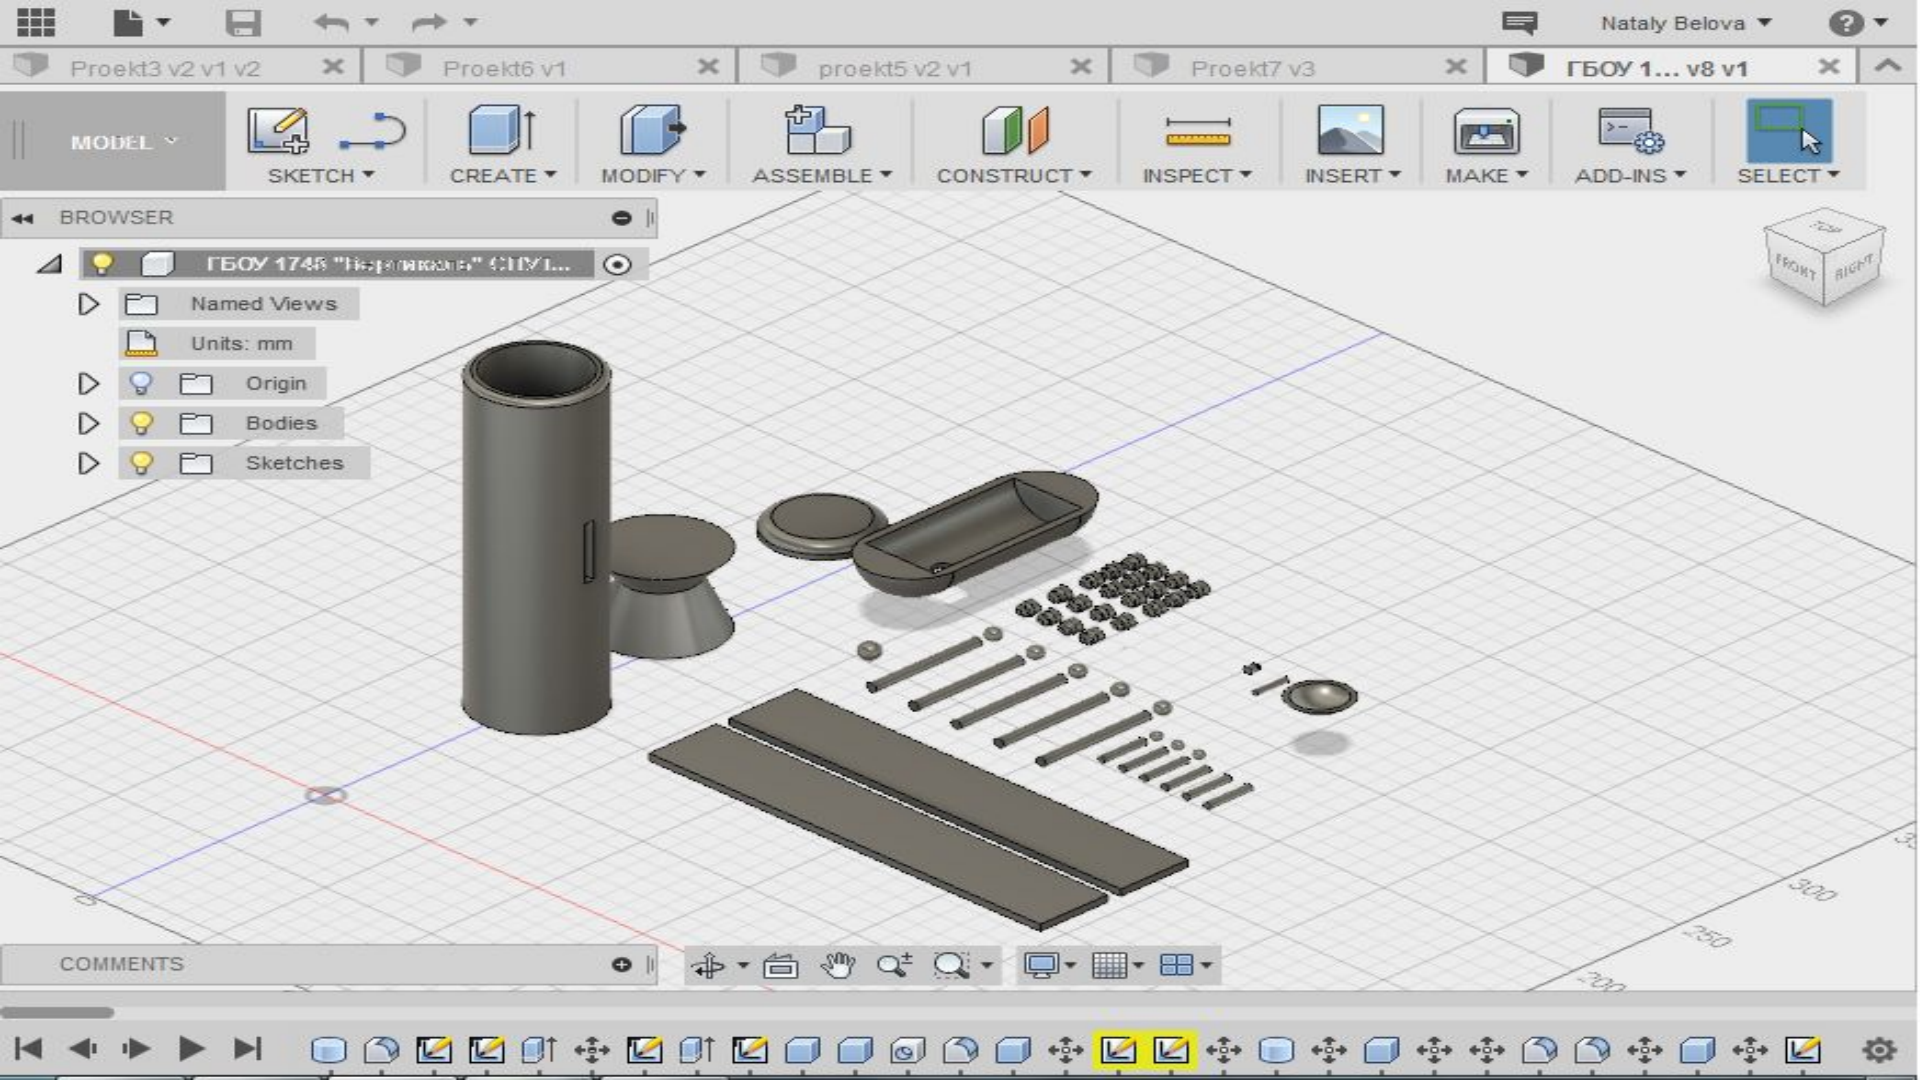

- SKETCH
- CREATE
- MODIFY
- ASSEMBLE
- CONSTRUCT
- INSPECT
- INSERT
- MAKE
- ADD-INS
- SELECT

BROWSER

- Proekt6 v1
 - Named Views
 - Units: mm
 - Origin
 - Bodies

COMMENTS

Navigation icons: Home, File, Save, Undo, Redo, Help, View, Grid, Snap