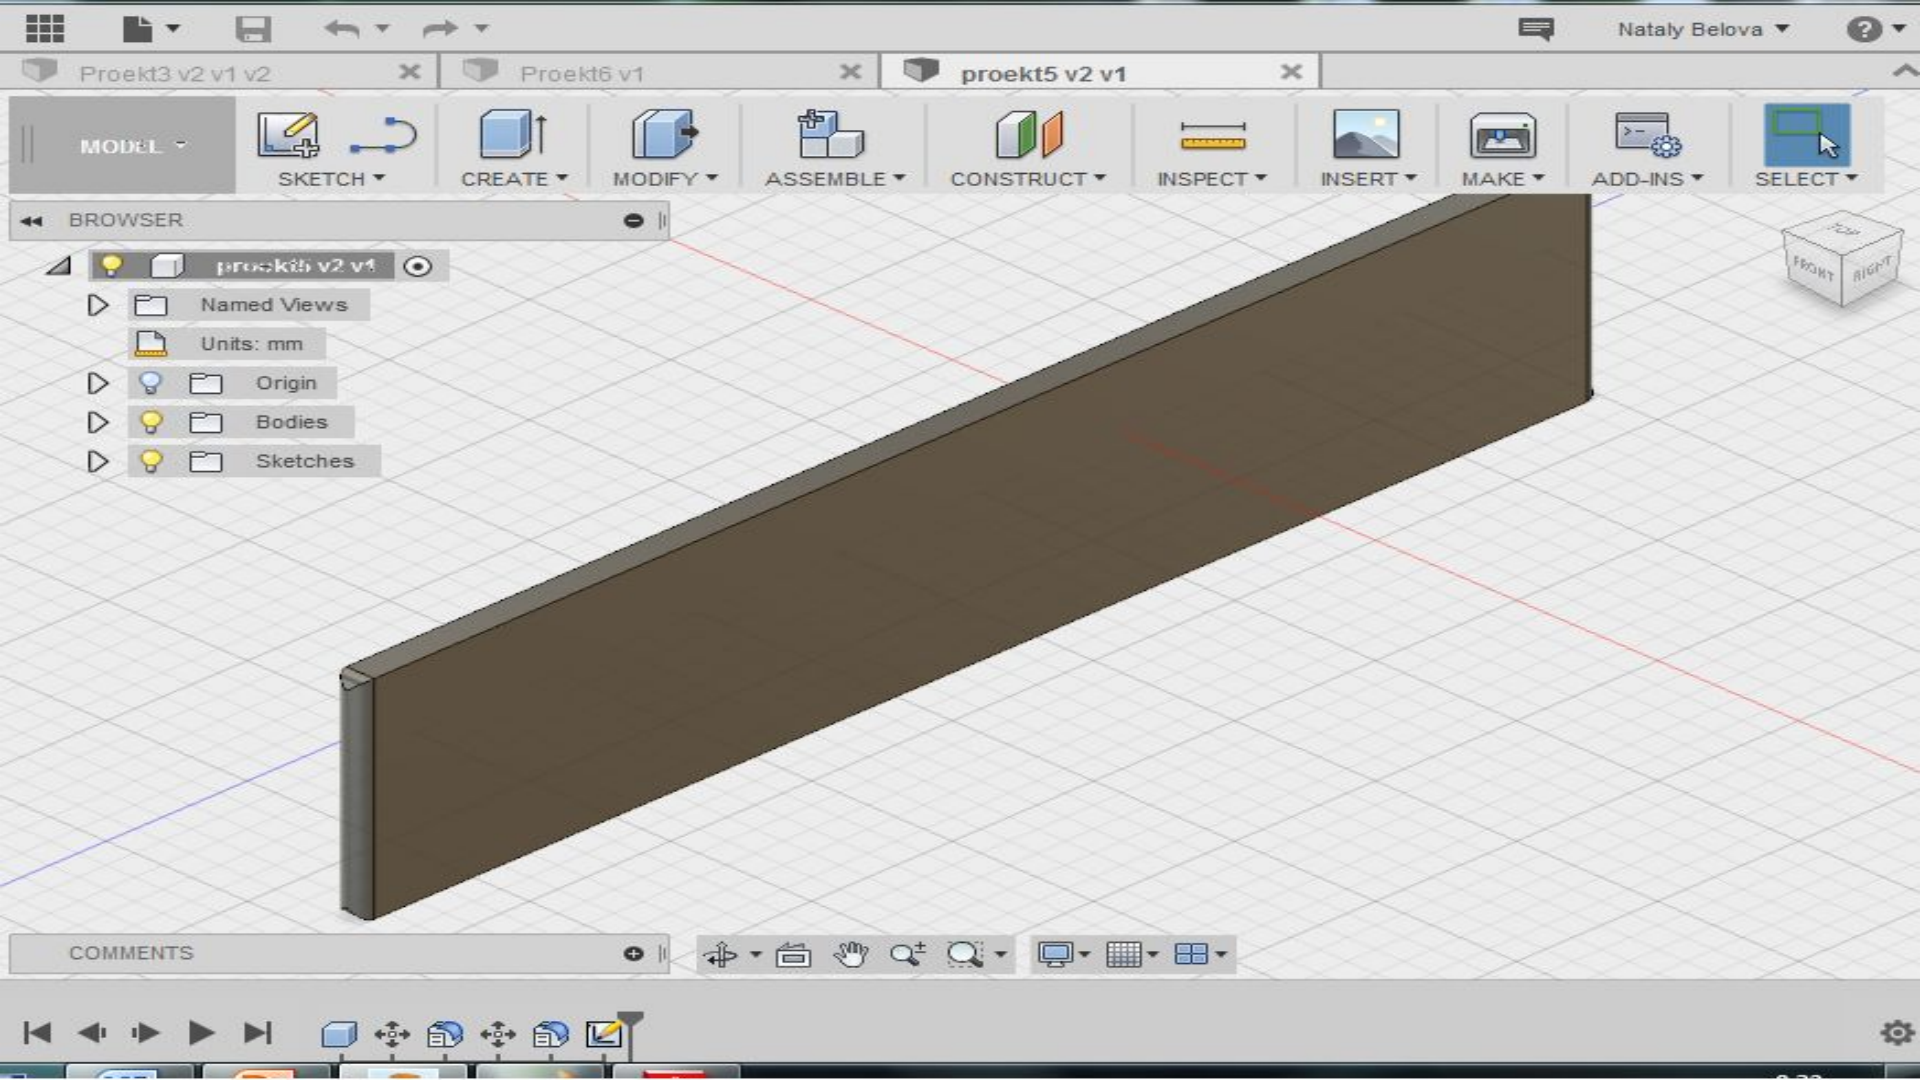

- SKETCH
- CREATE
- MODIFY
- ASSEMBLE
- CONSTRUCT
- INSPECT
- INSERT
- MAKE
- ADD-INS
- SELECT

BROWSER

- Proekt6 v1
 - Named Views
 - Units: mm
 - Origin
 - Bodies

COMMENTS

Navigation icons: Home, File, Save, Undo, Redo, Help, View, Grid, Snap