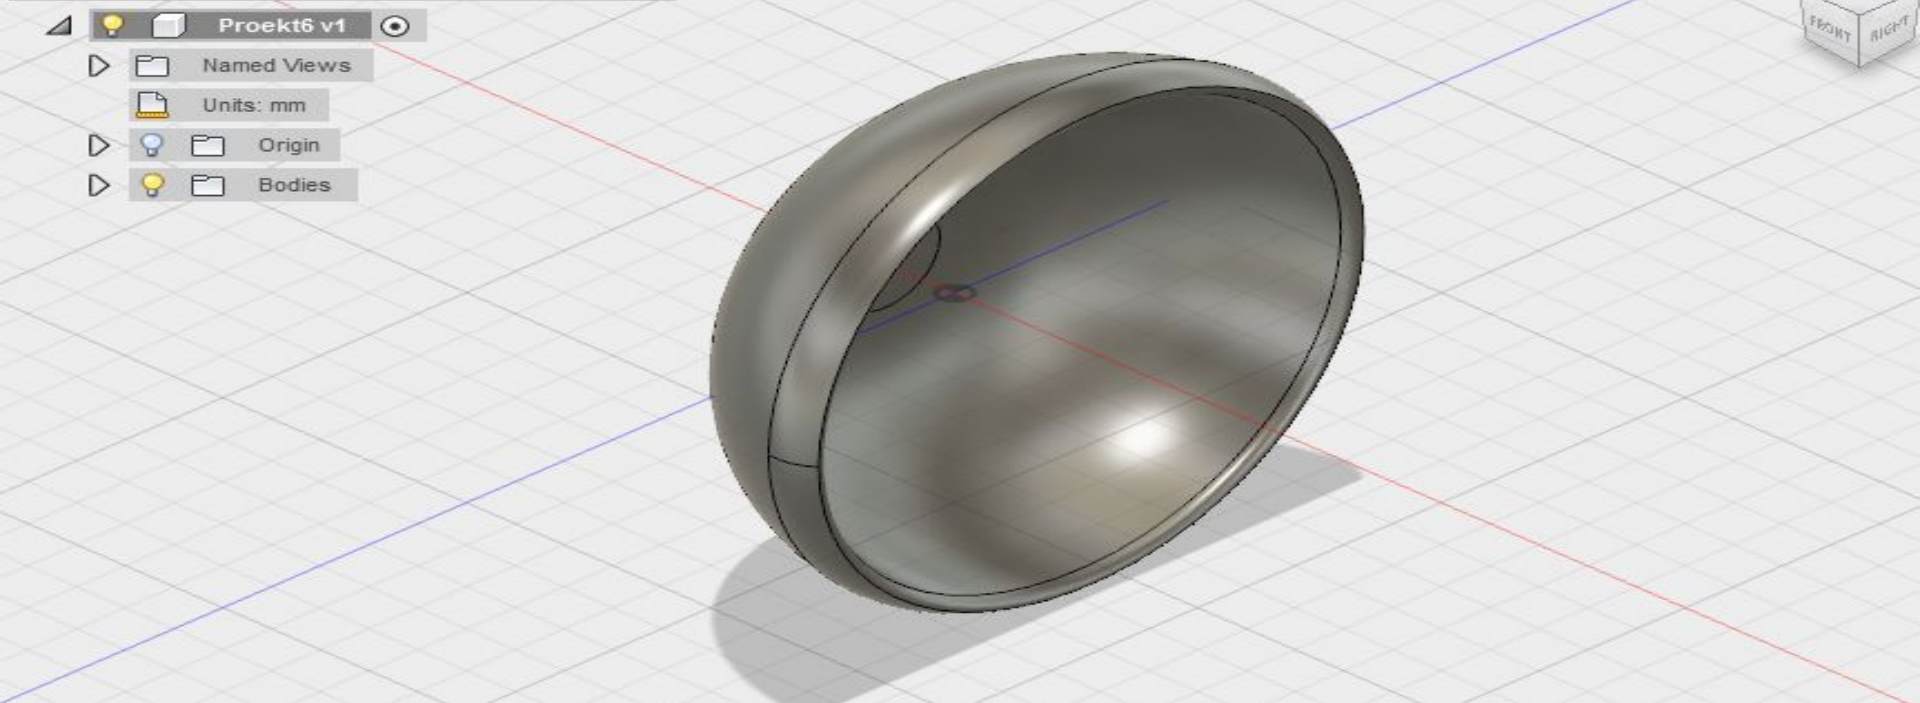

**«Создание 3D-модели спутника для сбора
космического мусора на околоземной орбите»**

ОСНОВНАЯ ЗАДАЧА ПРОЕКТА:

Создание модели спутника

для очищения низкой околоземной орбиты
от космического мусора

СОСТАВ И ОПАСНОСТЬ КОСМИЧЕСКОГО МУСОРА

1994

A visualization of a celestial body, possibly a planet or a star, surrounded by a dense field of smaller objects, likely a debris disk or a protoplanetary disk. The central body is a bright, textured sphere with a blue and white color scheme. The surrounding field consists of numerous small, white, point-like objects, some of which are arranged in a ring-like structure. At the bottom center, the year "2015" is displayed in white text within a white circle.

Proekt3 v2 v1 v2

Named Views

Units: mm

Origin

Bodies

COMMENTS

1 Face | Radius : 39.972 mm

MODEL

- SKETCH
- CREATE
- MODIFY
- ASSEMBLE
- CONSTRUCT
- INSPECT
- INSERT
- MAKE
- ADD-INS
- SELECT

BROWSER

- Proekt6 v1
 - Named Views
 - Units: mm
 - Origin
 - Bodies

COMMENTS

Navigation icons: Home, File, Save, Undo, Redo, Help, View, Grid, Snap