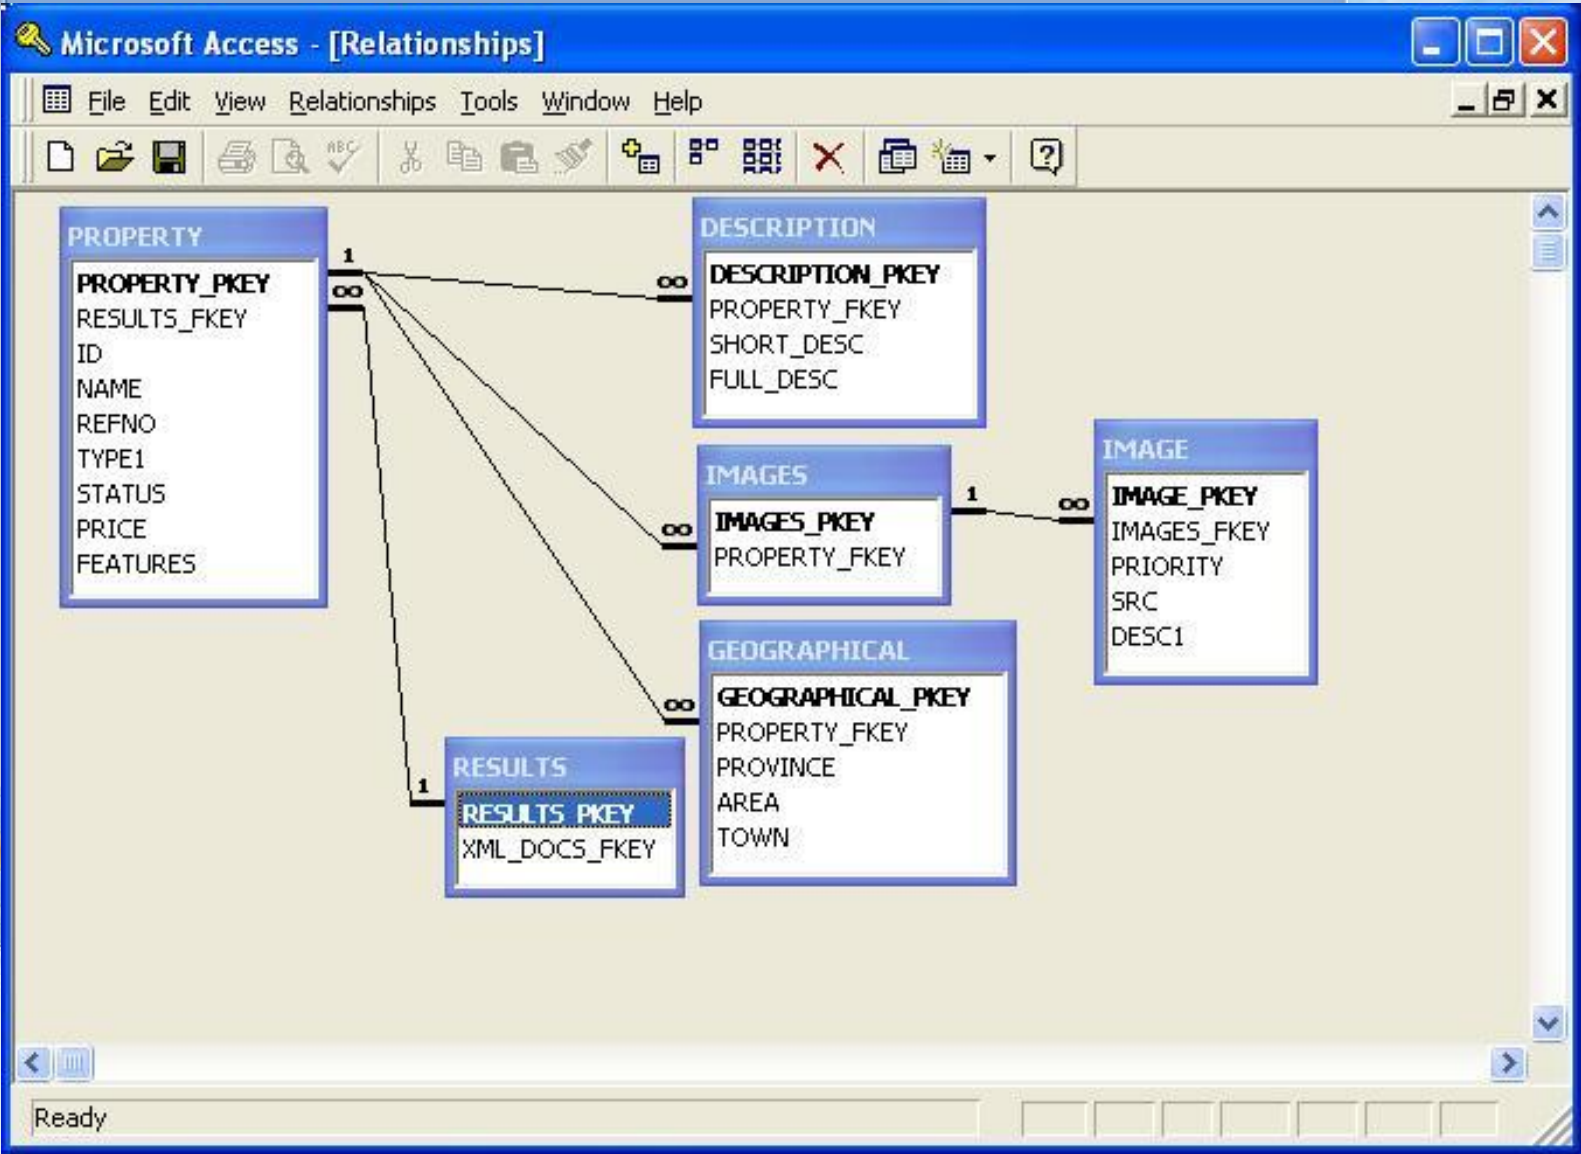

Access Object Navigator demo in Northwind

Home Create External Data Database Tools Add-Ins

View Paste Copy Format Painter Font Rich Text Refresh All Save Spelling Delete More Filter Advanced Toggle Filter Sort & Filter Size to Fit Form Windows Switch Windows Find Go To Select Replace

Orders

- Products
  - Categories
  - Products
  - Product list
- Orders
  - New order
- Analysis
  - Sales analysis PivotTable
  - Sales analysis PivotChart
  - Quarterly Orders
- Reports
  - Products list
  - Sales Reports Dialog

General

Orders

Administrator

Form View