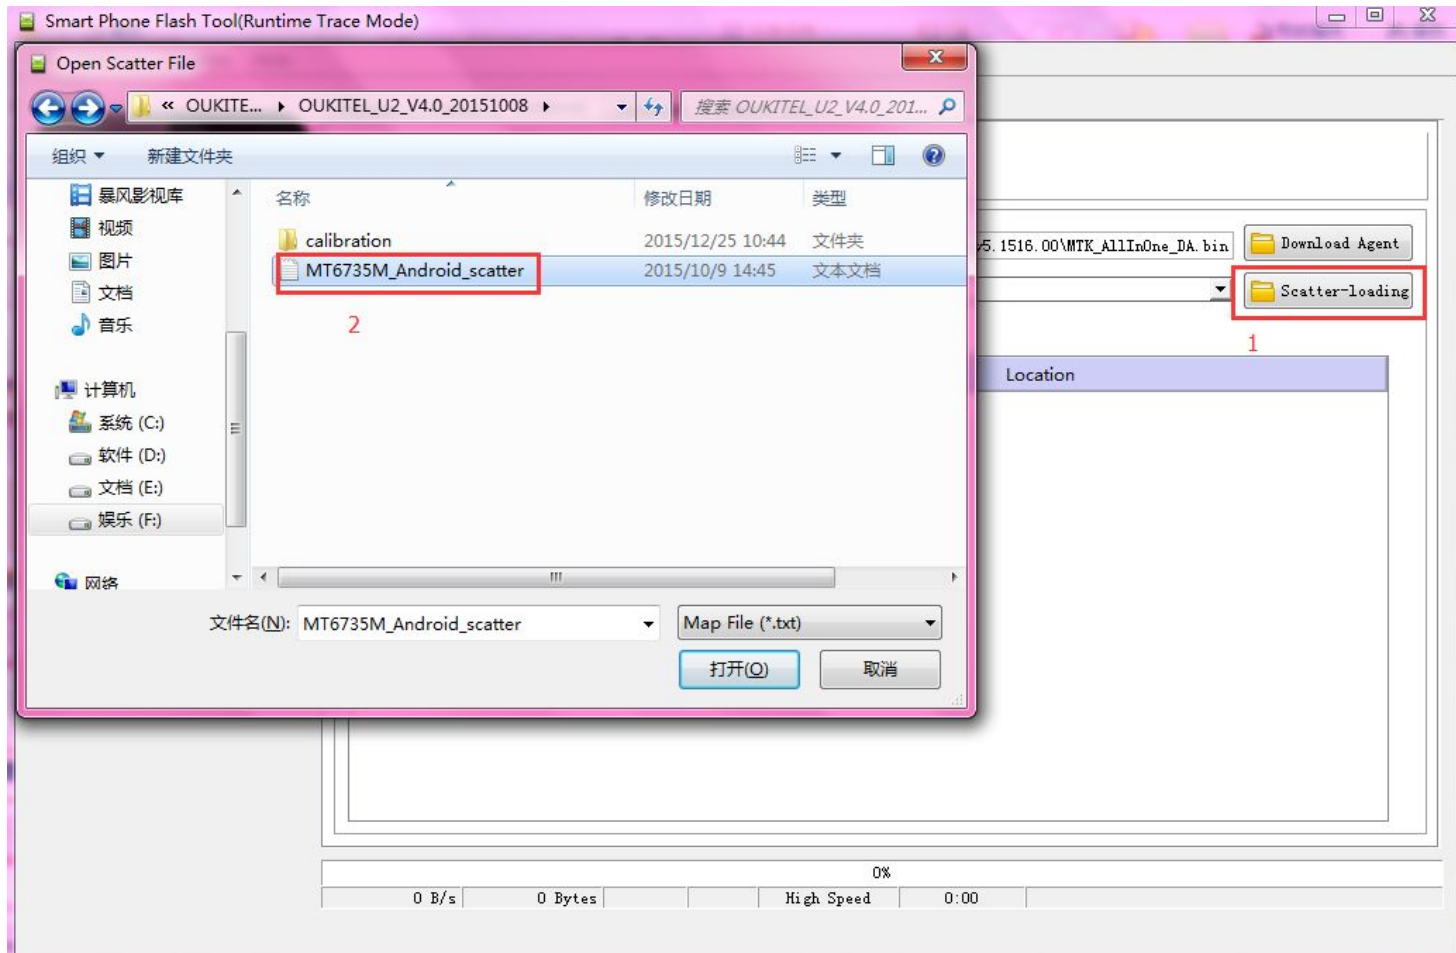

Updating software

1. Double Click  to enter the process
(this icon is in folder”  ”)

Scatter-loading: Choose the software txt file (the txt file starts with MT67..)

Click download

Warning: please don't choose another option in this field. Leave it as "download only ". If you choose another one, you may loose your basic data and your phone will not work as normal