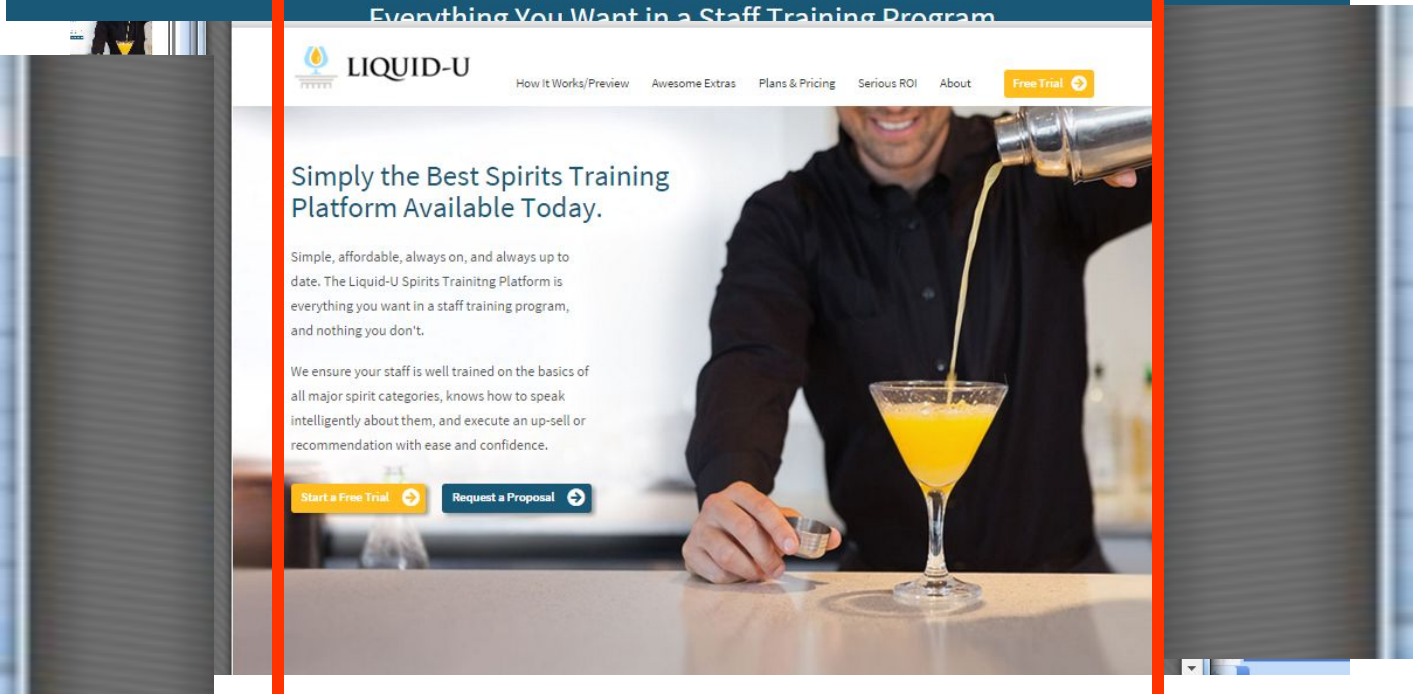

Here is
What we
are
seeing –
image
expands
as
window
changes
size

Here is
What we
were
expecting –
site is
constrained
with a fixed
image and
a gray area
that
expands
as
window
size
changes

Everything You Want in a Staff Training Program ...and nothing you don't.

Comprehensive Content

Easy Access

Measurement & Reporting

Nothing to Maintain

Comprehensive Content

Each Liquid-U course covers the essential basics for each category, like spirit types, definitions, ingredients, label reading, production, history and current trends. Woven throughout are examples of how to use the information on the job.

Everything You Want in a Staff Training Program ...and nothing you don't.

Comprehensive Content

Easy Access

Measurement & Reporting

Nothing to Maintain

Comprehensive Content

Each Liquid-U course covers the essential basics for each category, like spirit types, definitions, ingredients, label reading, production, history and current trends. Woven throughout are examples of how to use the information on the job.