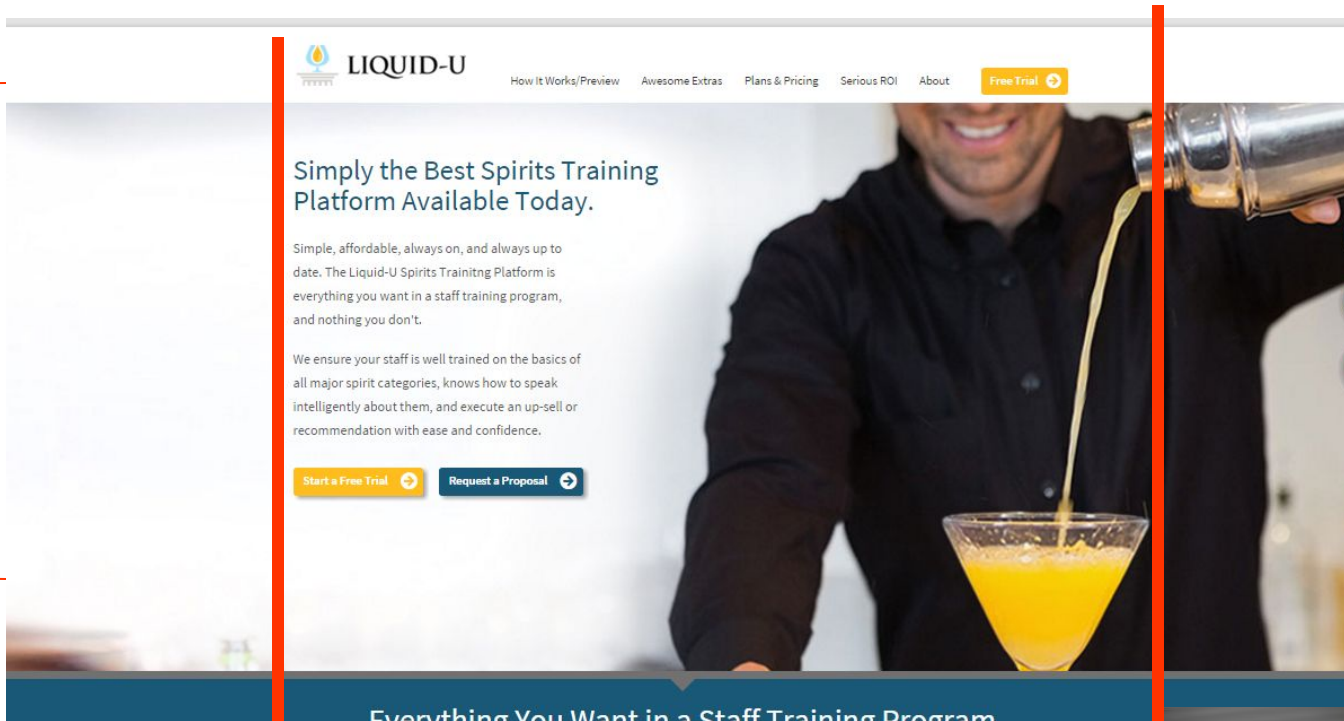

Here is
What we
are
seeing –
image
expands
as
window
changes
size

Here is
What we
were
expecting –
site is
constrained
with a fixed
image and
a gray area
that
expands
as
window
size
changes

Everything You Want in a Staff Training Program ...and nothing you don't.

Comprehensive Content

Easy Access

Measurement & Reporting

Nothing to Maintain

Comprehensive Content

Each Liquid-U course covers the essential basics for each category, like spirit types, definitions, ingredients, label reading, production, history and current trends. Woven throughout are examples of how to use the information on the job.