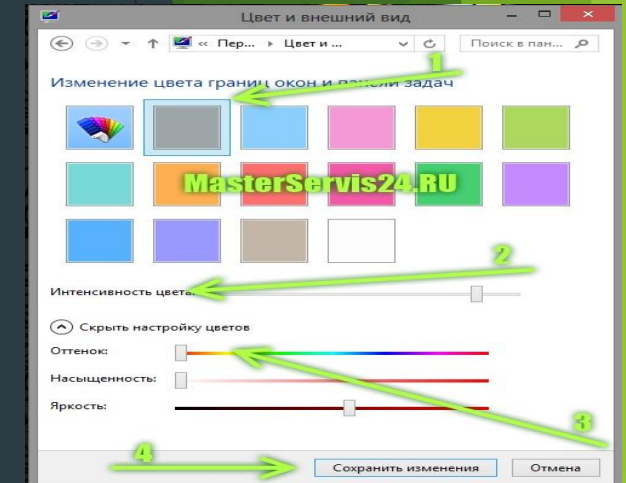

Настройка рабочего стола Windows 8