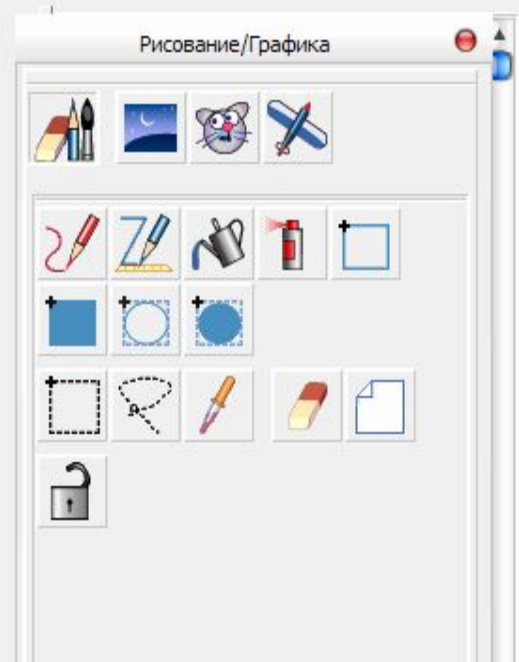

 **Медиа**

 **Команды**

Рисование/Графика

A vertical toolbar titled "Рисование/Графика" (Drawing/Graphic) containing various drawing tools. The tools are organized into several rows: a row with a pencil, a blue square, a cat face, and a blue airplane; a row with a red pencil, a blue pencil, a grey mug, a red marker, and a blue square; a row with a blue square, a blue square with a dashed border, and a blue circle with a dashed border; a row with a dashed square, a dashed circle, a red pencil, a red eraser, and a white document; and a single row with a grey padlock. Below the tools is a section with various grey shapes (squares, circles) and a vertical slider. At the bottom is a color palette with a grid of colored squares and a black and white gradient bar. A small black square with the number "9" is visible at the bottom left of the toolbar area.

Рисование/Графика

81  100%

Рисование/Графика

A vertical toolbar titled "Рисование/Графика" (Drawing/Graphic). It contains several rows of icons: the first row has a palette, a blue square, a cat face, and a blue pencil; the second row has a red pencil, a blue pencil, a grey mug (highlighted with a blue border and a blue arrow), a red bottle, and a blue square; the third row has a blue square, a blue circle with a dashed border, a blue circle with a solid border, a yellow pencil, a red eraser, and a white document; the fourth row has a grey padlock. Below the icons are several grey shapes (squares, circles) of different sizes and styles, and a large color palette with a grid of colors. At the bottom, there is a color selection box with the number "81" and a slider set to "100%".