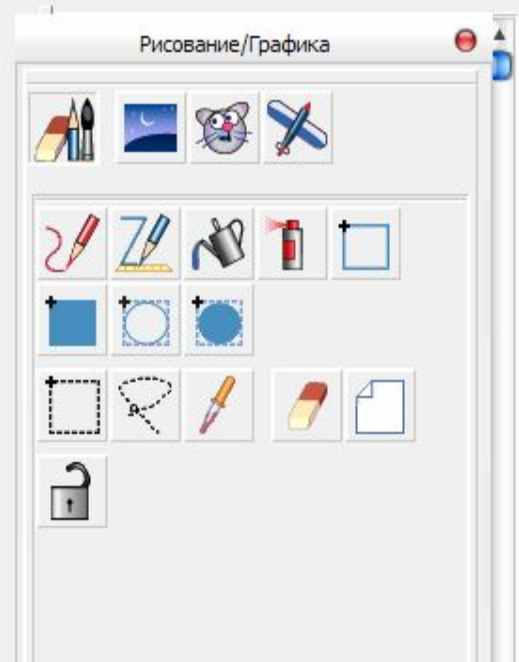

ПервоЛого 3.0

© Институт новых технологий, 2006

© Logo Computer Systems Inc., 2006. All rights reserved worldwide.

 Формы	 Оглавление
 Медиа	 Команды

 Формы	 Оглавление
 Медиа	 Команды

Рисование/Графика

A vertical toolbar titled "Рисование/Графика" (Drawing/Graphic). It contains several rows of icons: a row with a pencil, a blue square, a cat face, and a blue airplane; a row with a red pencil, a blue pencil, a grey mug, a red marker, and a blue square; a row with a blue square, a blue square with a dashed border, and a blue circle with a dashed border; a row with a dashed square, a dashed circle, a red pencil, a red eraser, and a white document; and a single icon of a padlock. Below the icons is a section with various grey shapes (squares, circles) and a vertical slider. At the bottom is a color palette with a grid of colored squares and a grayscale gradient, followed by a black square icon and a slider set to 100%.

Рисование/Графика

81  100%

Рисование/Графика

A vertical toolbar titled "Рисование/Графика" (Drawing/Graphic). It contains several rows of icons: drawing tools like pens, brushes, and eraser; shapes like squares, circles, and rectangles; and other utilities like a lock icon. Below the icons is a color palette with a grid of color swatches and a slider at the bottom showing a cyan color with the value "81" and a "100%" opacity indicator.