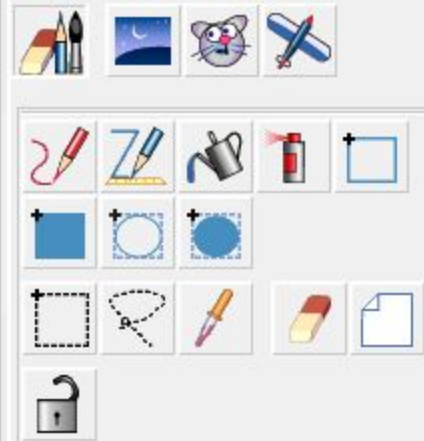

Рисование/Графика