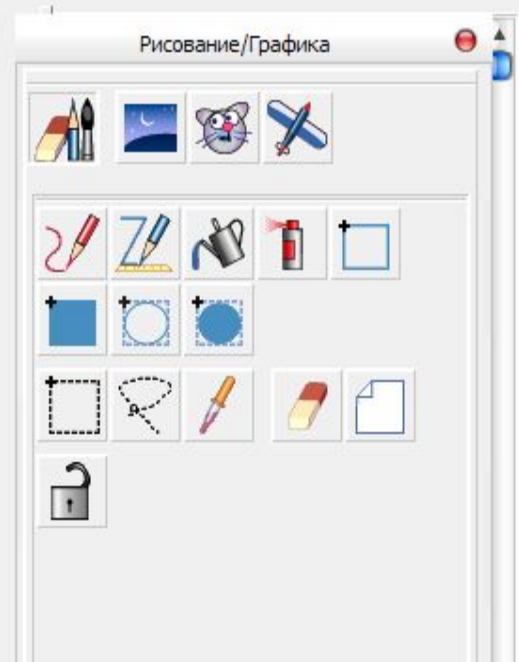

Рисование/Графика

A vertical toolbar titled "Рисование/Графика" (Drawing/Graphic). It contains several rows of icons: a row with a pencil, a blue square, a cartoon cat, and a blue airplane; a row with a red pencil, a blue pencil, a grey mug, a red marker, and a blue square; a row with a blue square, a blue square with a dashed border, and a blue circle with a dashed border; a row with a dashed square, a dashed circle, a red pencil, a red eraser, and a white document; and a single icon of a padlock. Below the icons is a section with various grey shapes (squares, circles) and a vertical slider. At the bottom is a color palette with a grid of colored squares and a black square with a white circle and a slider set to 100%.

Рисование/Графика

81  100%

Рисование/Графика

A vertical toolbar titled "Рисование/Графика" (Drawing/Graphic). It contains several rows of icons: a palette, a blue square, a cat face, a blue pencil; a red pencil, a blue pencil, a grey mug (highlighted with a blue border and a blue arrow), a red bottle, a blue square; a blue square, a blue square with a dashed border, a blue circle with a dashed border; a dashed square, a dashed circle, a yellow pencil, a yellow eraser, a white document; and a grey padlock.