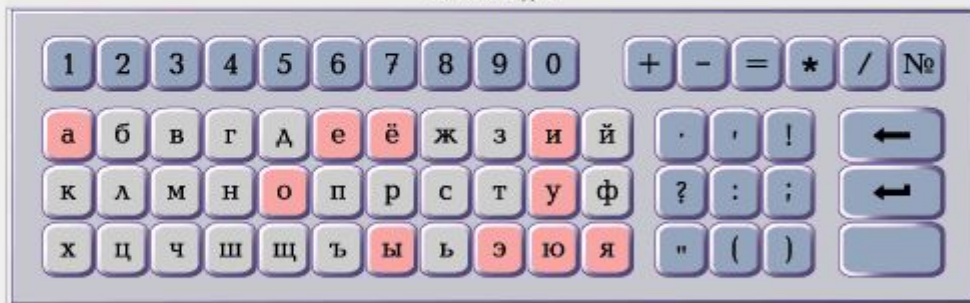

Клавиатура