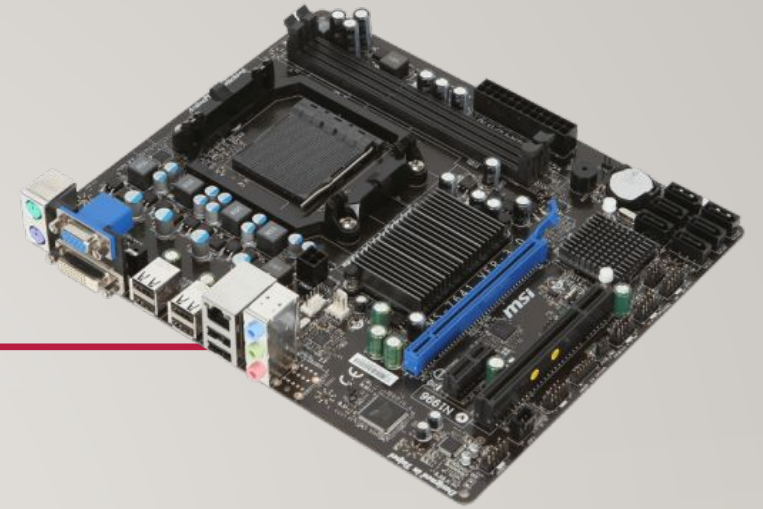

MATESPLATE

JURIJS SOKOLENKO

D2-4

SATURA RADITAJŠ

APRAKSTS

760GM-P23 (FX)

- CPU: Socket AM3+ Support 64 bit AMD FX/ Phenom II X6/X4/X3/X2/ Athlon II X4/X3/X2/ Sempron Series Processor; Support HyperTransport 3.0; FSB upto 5200MT/s
- Chipset: AMD 760G + SB710 Chipset
- Memory: 2x DDR3-1333/1066/ 800 DIMMs, Dual Channel, Unbuffered, Max capacity up to 16GB
- Slots: 1x PCI-Express 2.0 x16 Slot(support Hybrid CrossFire); 1x PCI-Express x1 Slot; 1x 3.3V/5V PCI Slot
- SATA: 6x SATA2 Ports, Supports RAID 0/ 1/ 10/ JBOD
- Ports: 10x USB 2.0 Ports(6 rear, 4 by headers); 2x PS/2 Ports; 1x VGA Port; 1x DVI Port; 1x RJ45 LAN Port; Audio I/O Jacks
- Power Connector: 1x 24pin Main Power, 1x 4pin CPU Power
- Form Factor: MATX

DARBABIBAS PRINCIPIS

UZBUVE

UZBUVE

CPU(AM3+)

RAM

Northbridge AMD 760G

Batareja

PCI Express 2.0 x16 slot

SATA 3.0

Southbridge: AMD SB710

PCI slot

PCI Express x1 slot

24-pin ATX power connector

4-pin CPU power connector

PLUSI(+) UN MINUSI(-)

Plusi(+)	Minusi(-)
Lēta mates plate	Iespejamas problemas ar audio klavitati
Mikro ATX	Tikai 2 ram sloti