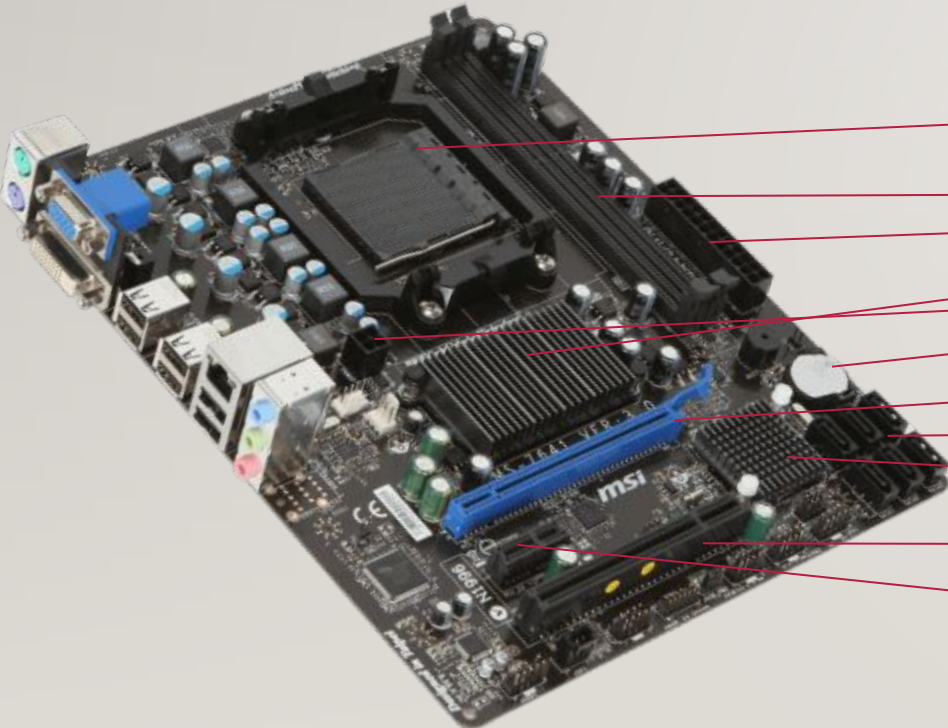

MATESPLATE

JURIJS SOKOLENKO

D2-4

SATURA RADITAJŠ

APRAKSTS

760GM-P23 (FX)

- CPU: Socket AM3+ Support 64 bit AMD FX/ Phenom II X6/X4/X3/X2/ Athlon II X4/X3/X2/ Sempron Series Processor; Support HyperTransport 3.0; FSB upto 5200MT/s
- Chipset: AMD 760G + SB710 Chipset
- Memory: 2x DDR3-1333/1066/ 800 DIMMs, Dual Channel, Unbuffered, Max capacity up to 16GB
- Slots: 1x PCI-Express 2.0 x16 Slot(support Hybrid CrossFire); 1x PCI-Express x1 Slot; 1x 3.3V/5V PCI Slot
- SATA: 6x SATA2 Ports, Supports RAID 0/ 1/ 10/ JBOD
- Ports: 10x USB 2.0 Ports(6 rear, 4 by headers); 2x PS/2 Ports; 1x VGA Port; 1x DVI Port; 1x RJ45 LAN Port; Audio I/O Jacks
- Power Connector: 1x 24pin Main Power, 1x 4pin CPU Power
- Form Factor: MATX

DARBABIBAS PRINCIPIS

UZBUVE

UZBUVE

CPU(AM3+)

RAM

Northbridge AMD 760G

Batareja

PCI Express 2.0 x16 slot

SATA 3.0

Southbridge: AMD SB710

PCI slot

PCI Express x1 slot

24-pin ATX power connector

4-pin CPU power connector

PLUSI(+) UN MINUSI(-)

Plusi(+)	Minusi(-)
Lēta mates plate	Iespejamas problēmas ar audio klavitāti
Mikro ATX	Tikai 2 ram sloti