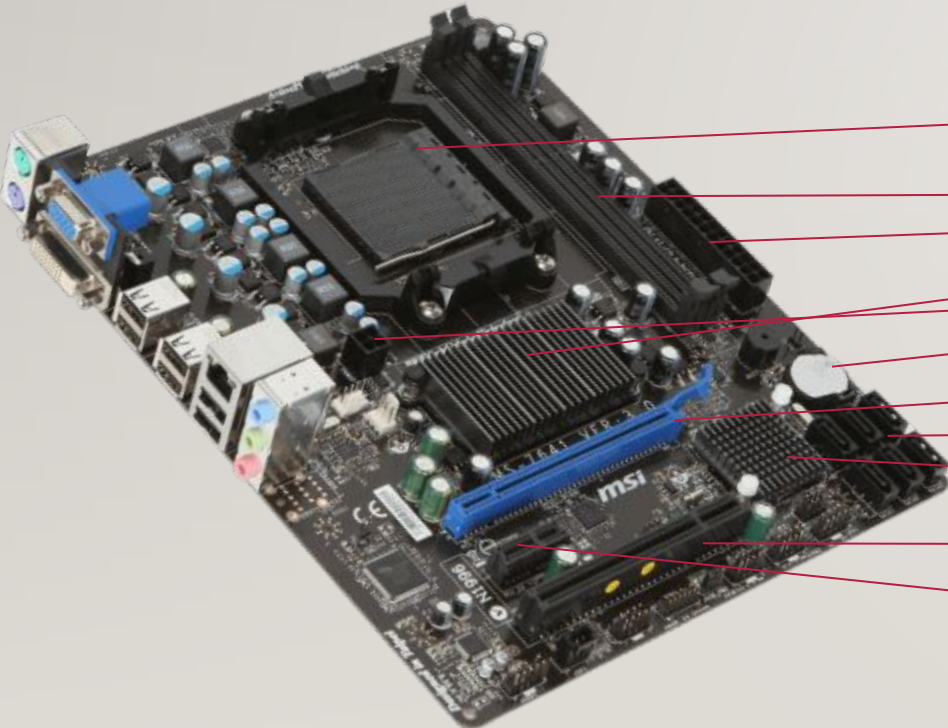

MATESPLATE

JURIJS SOKOLENKO

D2-4

SATURA RADITAJŠ

APRAKSTS

760GM-P23 (FX)

- CPU: Socket AM3+ Support 64 bit AMD FX/ Phenom II X6/X4/X3/X2/ Athlon II X4/X3/X2/ Sempron Series Processor; Support HyperTransport 3.0; FSB upto 5200MT/s
- Chipset: AMD 760G + SB710 Chipset
- Memory: 2x DDR3-1333/1066/ 800 DIMMs, Dual Channel, Unbuffered, Max capacity up to 16GB
- Slots: 1x PCI-Express 2.0 x16 Slot(support Hybrid CrossFire); 1x PCI-Express x1 Slot; 1x 3.3V/5V PCI Slot
- SATA: 6x SATA2 Ports, Supports RAID 0/ 1/ 10/ JBOD
- Ports: 10x USB 2.0 Ports(6 rear, 4 by headers); 2x PS/2 Ports; 1x VGA Port; 1x DVI Port; 1x RJ45 LAN Port; Audio I/O Jacks
- Power Connector: 1x 24pin Main Power, 1x 4pin CPU Power
- Form Factor: MATX

DARBABIBAS PRINCIPIS

UZBUVE

UZBUVE

CPU(AM3+)

RAM

Northbridge AMD 760G

Batareja

PCI Express 2.0 x16 slot

SATA 3.0

Southbridge: AMD SB710

PCI slot

PCI Express x1 slot

24-pin ATX power connector

4-pin CPU power connector

PLUSI(+) UN MINUSI(-)

Plusi(+)	Minusi(-)
Lēta mates plate	Iespejamas problemas ar audio klavitati
Mikro ATX	Tikai 2 ram sloti