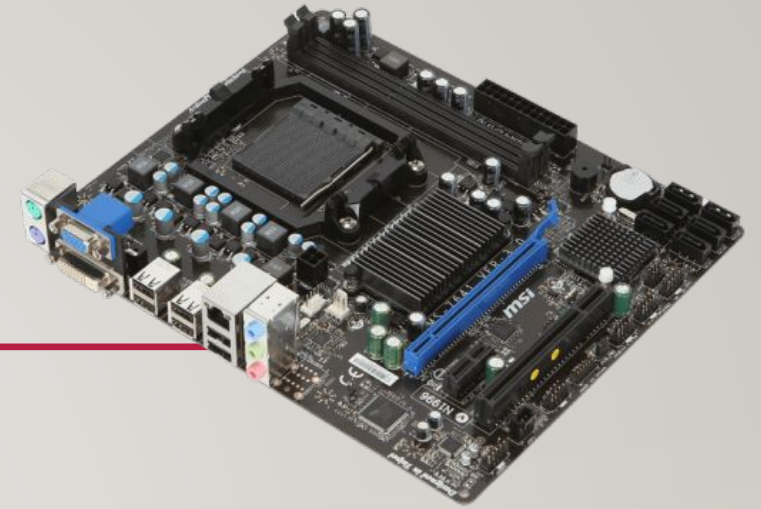

MATESPLATE

JURIJS SOKOLENKO

D2-4

SATURA RADITAJŠ

APRAKSTS

760GM-P23 (FX)

- CPU: Socket AM3+ Support 64 bit AMD FX/ Phenom II X6/X4/X3/X2/ Athlon II X4/X3/X2/ Sempron Series Processor; Support HyperTransport 3.0; FSB upto 5200MT/s
- Chipset: AMD 760G + SB710 Chipset
- Memory: 2x DDR3-1333/1066/ 800 DIMMs, Dual Channel, Unbuffered, Max capacity up to 16GB
- Slots: 1x PCI-Express 2.0 x16 Slot(support Hybrid CrossFire); 1x PCI-Express x1 Slot; 1x 3.3V/5V PCI Slot
- SATA: 6x SATA2 Ports, Supports RAID 0/ 1/ 10/ JBOD
- Ports: 10x USB 2.0 Ports(6 rear, 4 by headers); 2x PS/2 Ports; 1x VGA Port; 1x DVI Port; 1x RJ45 LAN Port; Audio I/O Jacks
- Power Connector: 1x 24pin Main Power, 1x 4pin CPU Power
- Form Factor: MATX

DARBABIBAS PRINCIPIS

UZBUVE

UZBUVE

CPU(AM3+)

RAM

Northbridge AMD 760G

Batareja

PCI Express 2.0 x16 slot

SATA 3.0

Southbridge: AMD SB710

PCI slot

PCI Express x1 slot

24-pin ATX power connector

4-pin CPU power connector

PLUSI(+) UN MINUSI(-)

Plusi(+)	Minusi(-)
Lēta mates plate	Iespejamas problēmas ar audio klavitāti
Mikro ATX	Tikai 2 ram sloti