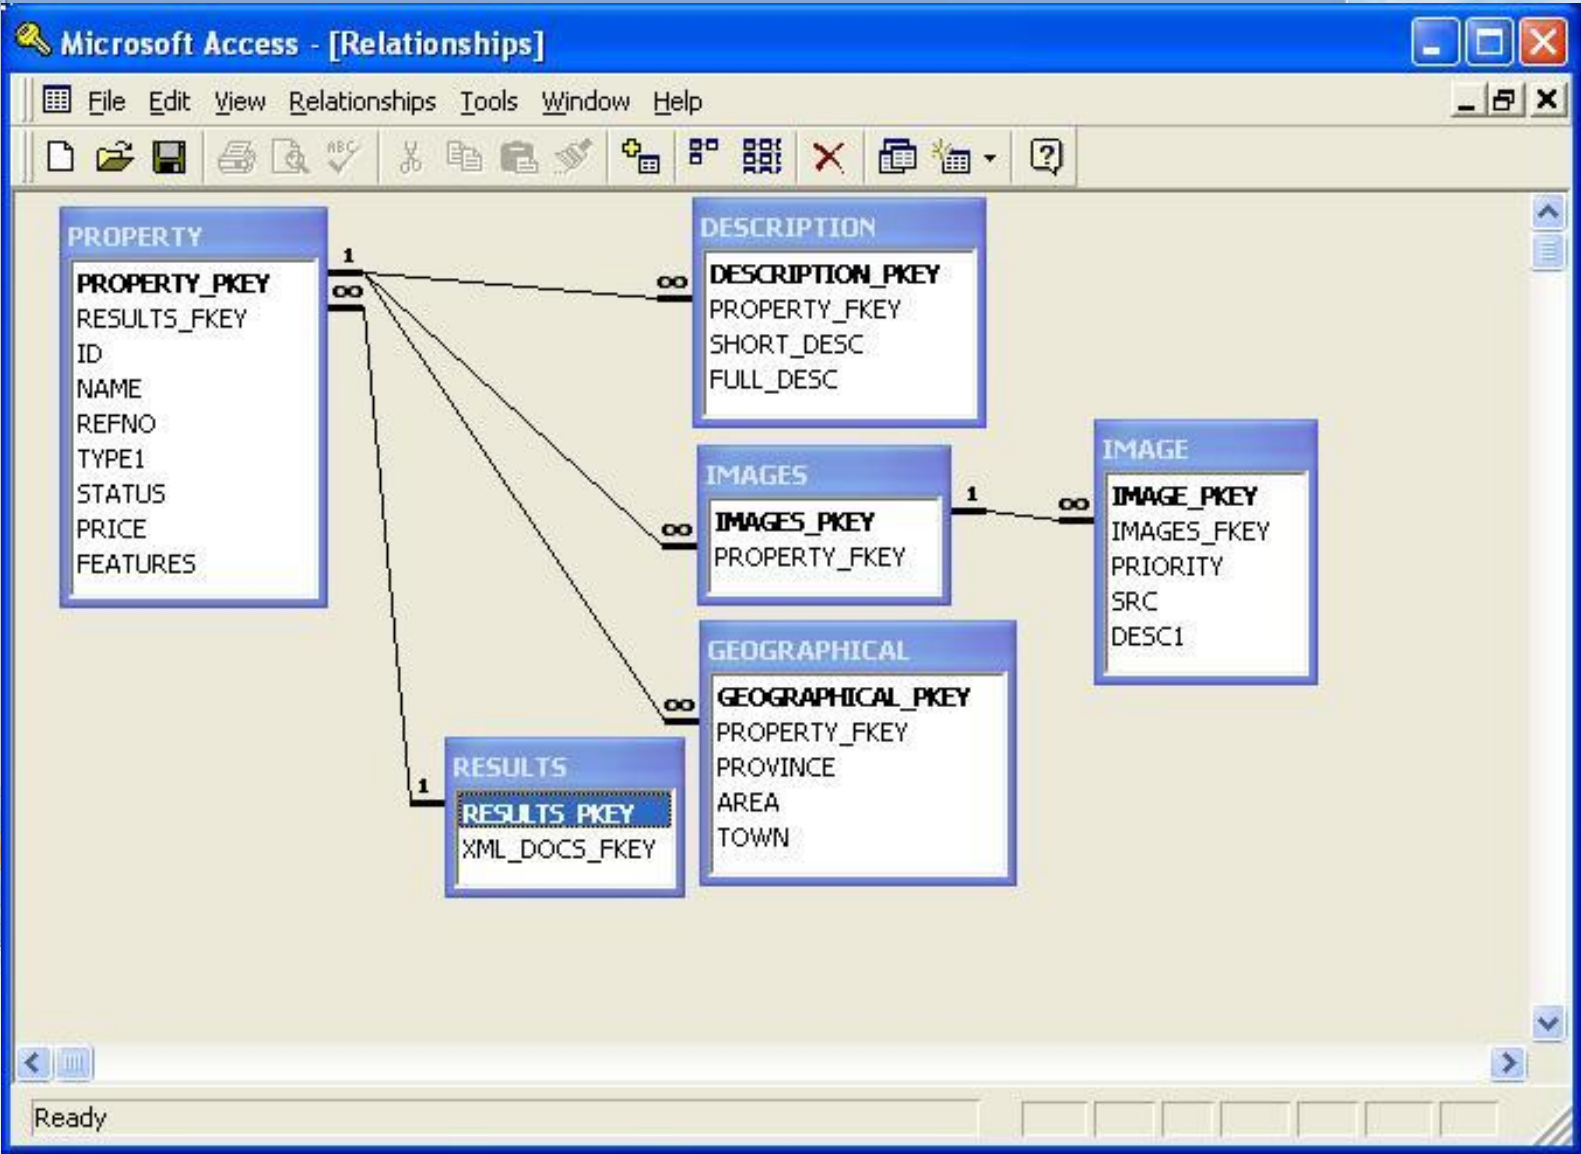

Access Object Navigator demo in Northwind

Home Create External Data Database Tools Add-Ins

View Paste Copy Format Painter Font Rich Text Refresh All Save Spelling Delete More Filter Advanced Toggle Filter Sort & Filter Selection Filter Filter Size to Fit Form Windows Switch Windows Find Replace Go To Select Find

Orders

- Products
  - Categories
  - Products
  - Product list
- Orders
  - New order
- Analysis
  - Sales analysis PivotTable
  - Sales analysis PivotChart
  - Quarterly Orders
- Reports
  - Products list
  - Sales Reports Dialog

General

Orders

Administrator

Form View