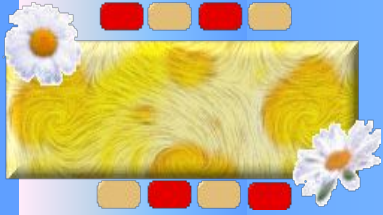

Шаблон оформления №1

- Для фона использована градиентная заливка.
- Дополнительные элементы:
  - автофигура Прямоугольник;
  - анимация Бегущая строка.