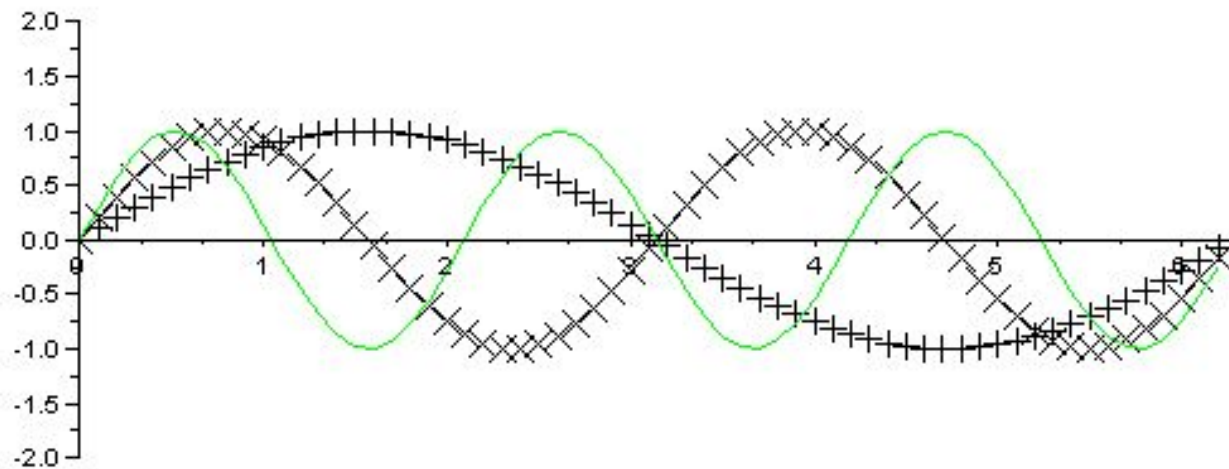

Scilab Graphic (0)

File Tools Edit