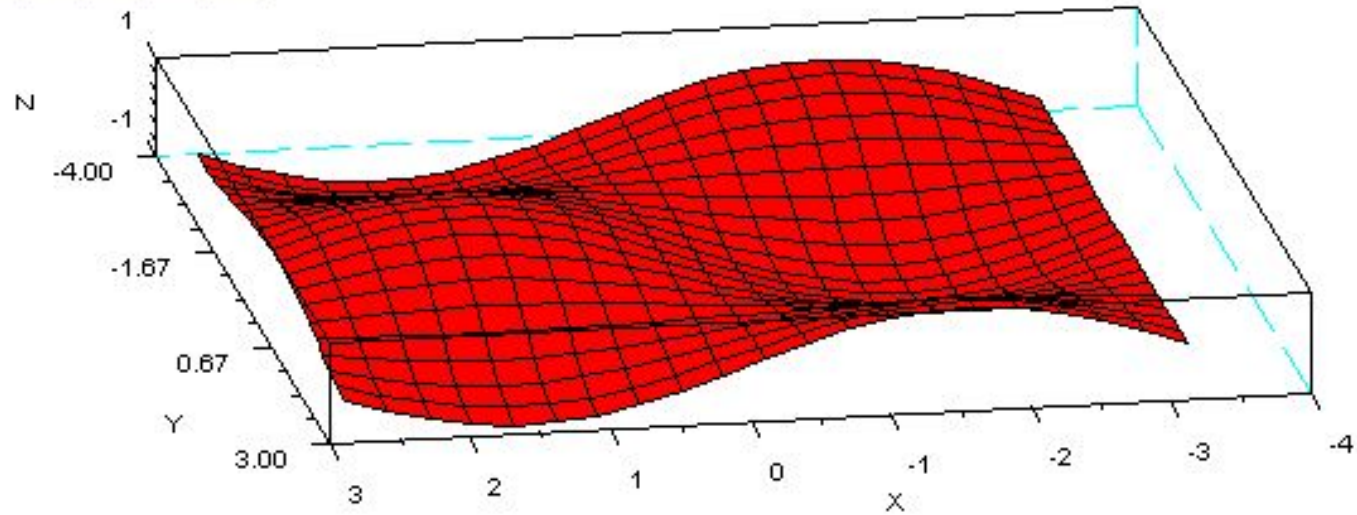

Scilab Graphic (0)

File Tools Edit