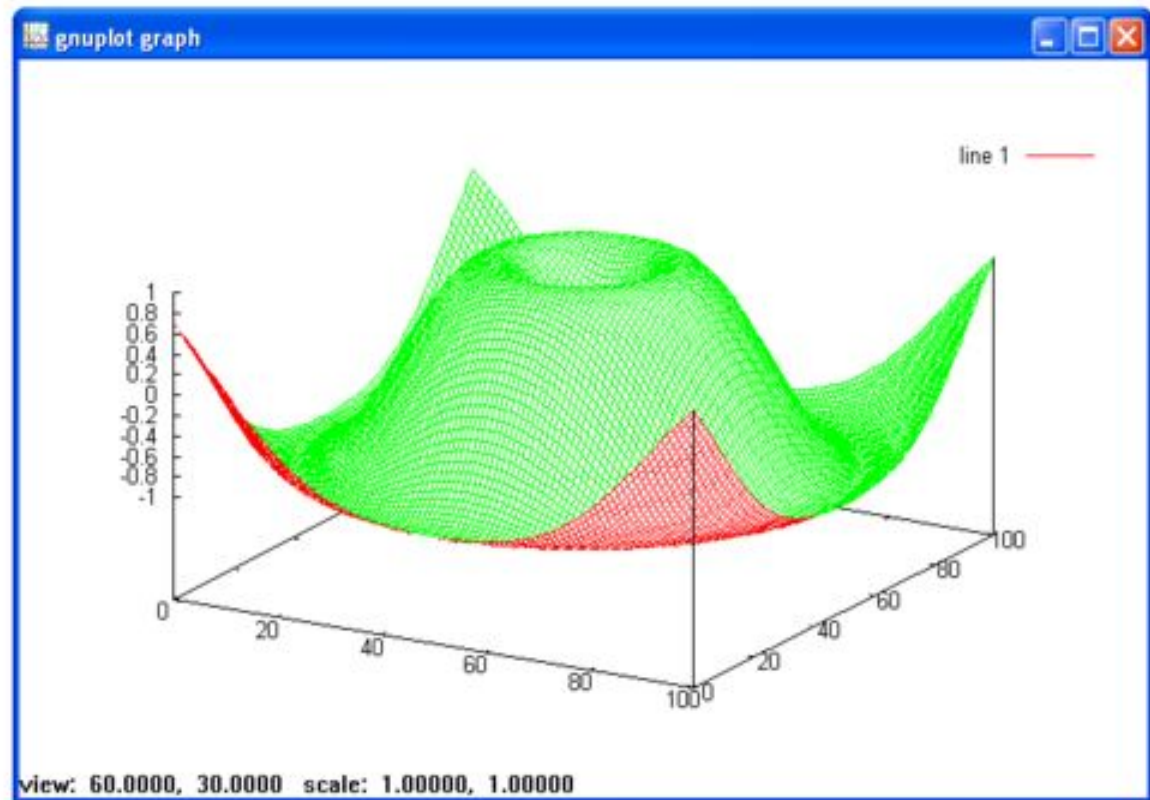

```
./  
MinGW/  
build/  
gnuplot/  
msys/
```

```
> [x,y]=meshgrid(-5:0.1:5);  
> z=sin((x.^2+y.^2).^(1/2));  
> mesh(z)  
> A = [1 2 3; -2 1 5; 4 -1 1]  
A =  
  
 1 2 3  
-2 1 5  
 4 -1 1  
  
> b = 1:3  
b =  
  
 1 2 3  
  
> x = A\b  
x =  
  
 1.00000  
 1.07143  
 0.35714
```

Name	Dim	Size
__margin__	1x1	8
__octfiledir__	1x77	77
A	3x3	72
b	1x3	24
x	3x1	24
y	101x101	81608
z	101x101	81608