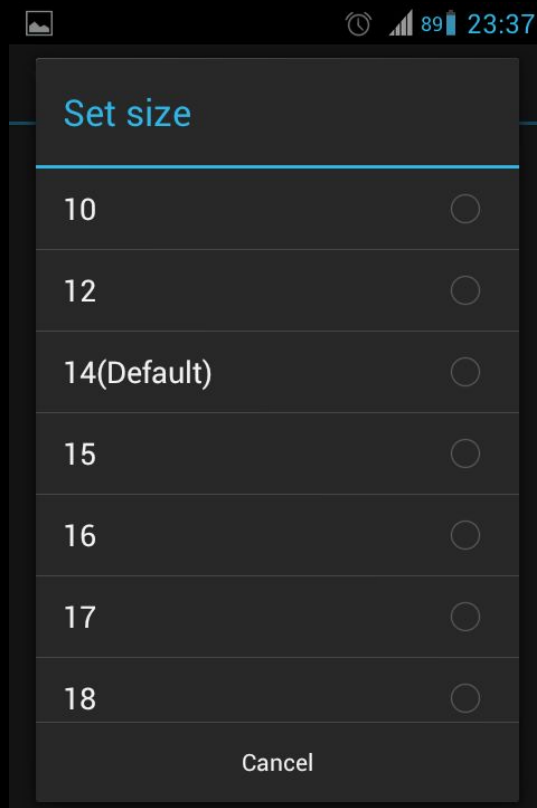

СТРУКТУРА ПРИЛОЖЕНИЯ (SETTINGS)

Изменение размера шрифта