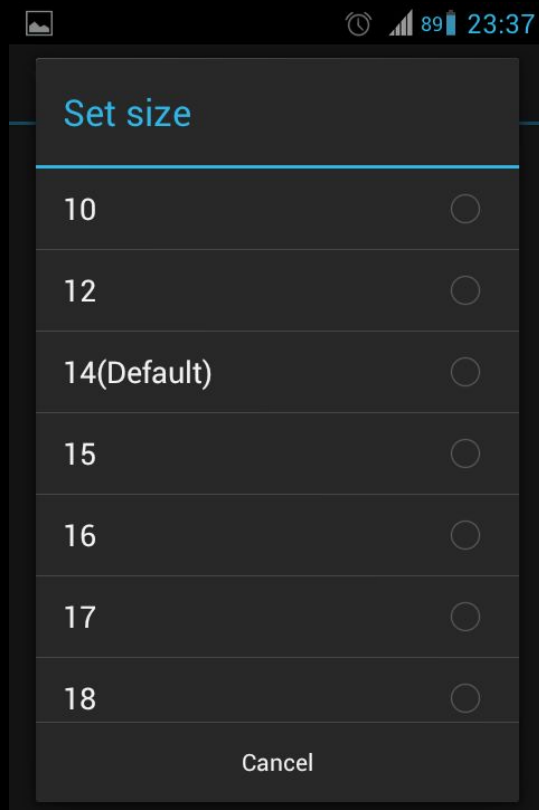

СТРУКТУРА ПРИЛОЖЕНИЯ (SETTINGS)

Изменение размера шрифта