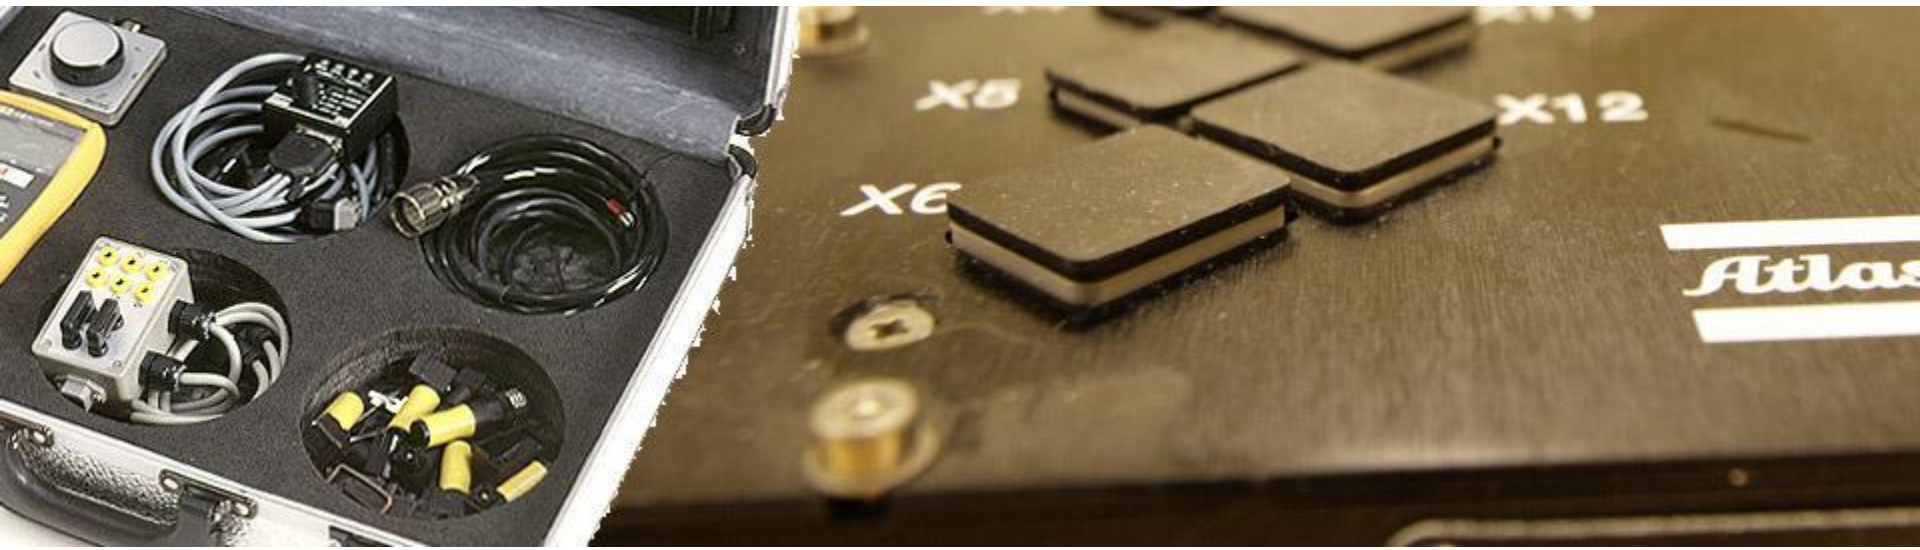

RCS Service box

Service Tool box for Controller Area Network system

RCS Service box

Service Tool box for Controller Area Network system

RCS Service box

Multimeter

RCS Service box

Resolver tester

RCS Service box

Encoder tester

RCS Service box

CAN Tester

RCS Service box

CAN Tester – Main Power

- Application module
 - X1

- I/O module
 - X25