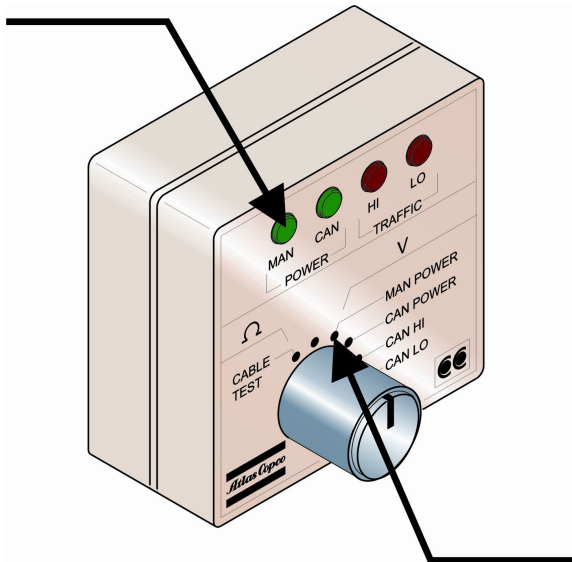

RCS Service box

Service Tool box for Controller Area Network system

RCS Service box

Service Tool box for Controller Area Network system

RCS Service box

Multimeter

RCS Service box

Resolver tester

RCS Service box

Encoder tester

RCS Service box

CAN Tester

RCS Service box

CAN Tester – Main Power

- Application module
 - X1

- I/O module
 - X25

RCS Service box

CAN tester – CAN/CAN Power

- Application module
 - X2
 - X3
 - X4

- I/O module
 - X7
 - X13

RCS Service box

I/O Tester

RCS Service box

I/O Tester schematics