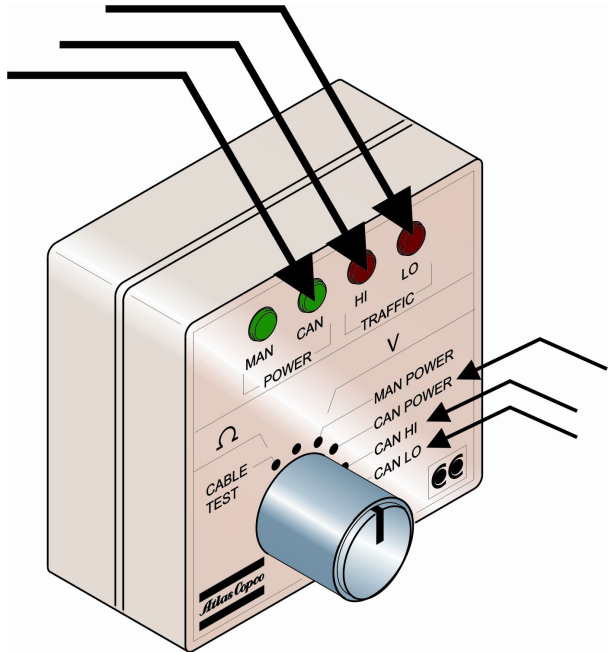

RCS Service box

Service Tool box for Controller Area Network system

RCS Service box

Service Tool box for Controller Area Network system

RCS Service box

Multimeter

RCS Service box

Resolver tester

RCS Service box

Encoder tester

RCS Service box

CAN Tester

RCS Service box

CAN Tester – Main Power

- Application module
 - X1

- I/O module
 - X25

RCS Service box

CAN tester – CAN/CAN Power

- Application module
 - X2
 - X3
 - X4

- I/O module
 - X7
 - X13

RCS Service box

I/O Tester

RCS Service box

I/O Tester schematics