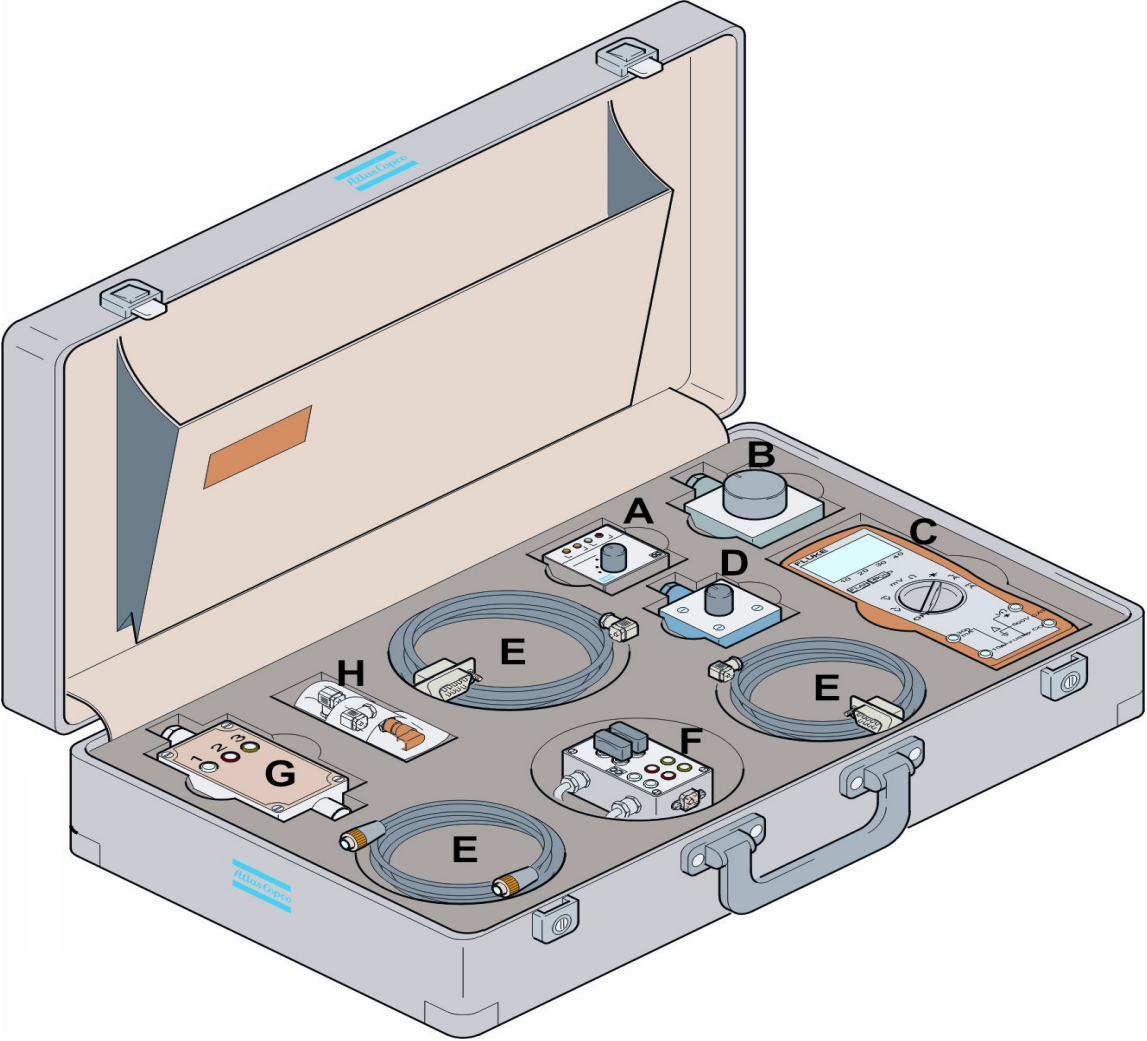

RCS Service box

Service Tool box for Controller Area Network system

RCS Service box

Service Tool box for Controller Area Network system

RCS Service box

Multimeter

RCS Service box

Resolver tester

RCS Service box

Encoder tester

RCS Service box

CAN Tester

RCS Service box

CAN Tester – Main Power

- Application module
 - X1

- I/O module
 - X25

RCS Service box

CAN tester – CAN/CAN Power

- Application module
 - X2
 - X3
 - X4

- I/O module
 - X7
 - X13

RCS Service box

I/O Tester

RCS Service box

I/O Tester schematics