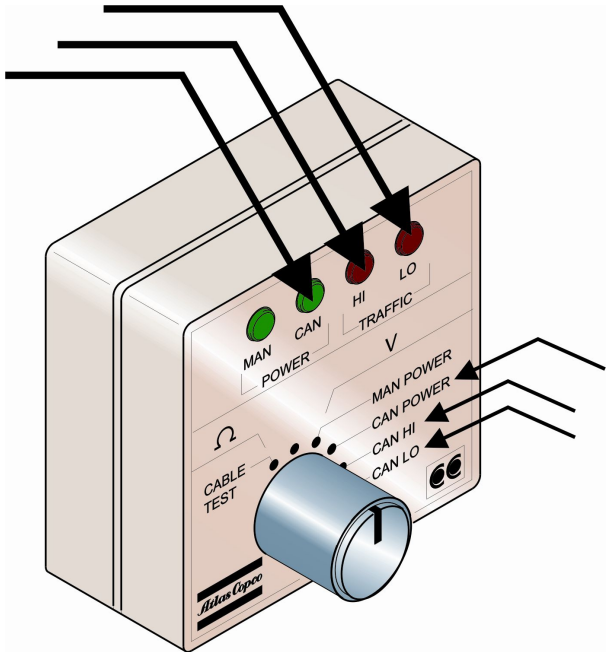

RCS Service box

Service Tool box for Controller Area Network system

RCS Service box

Service Tool box for Controller Area Network system

RCS Service box

Multimeter

RCS Service box

Resolver tester

RCS Service box

Encoder tester

RCS Service box

CAN Tester

RCS Service box

CAN Tester – Main Power

- Application module
 - X1

- I/O module
 - X25

RCS Service box

CAN tester – CAN/CAN Power

- Application module
 - X2
 - X3
 - X4

- I/O module
 - X7
 - X13

RCS Service box

I/O Tester

RCS Service box

I/O Tester schematics