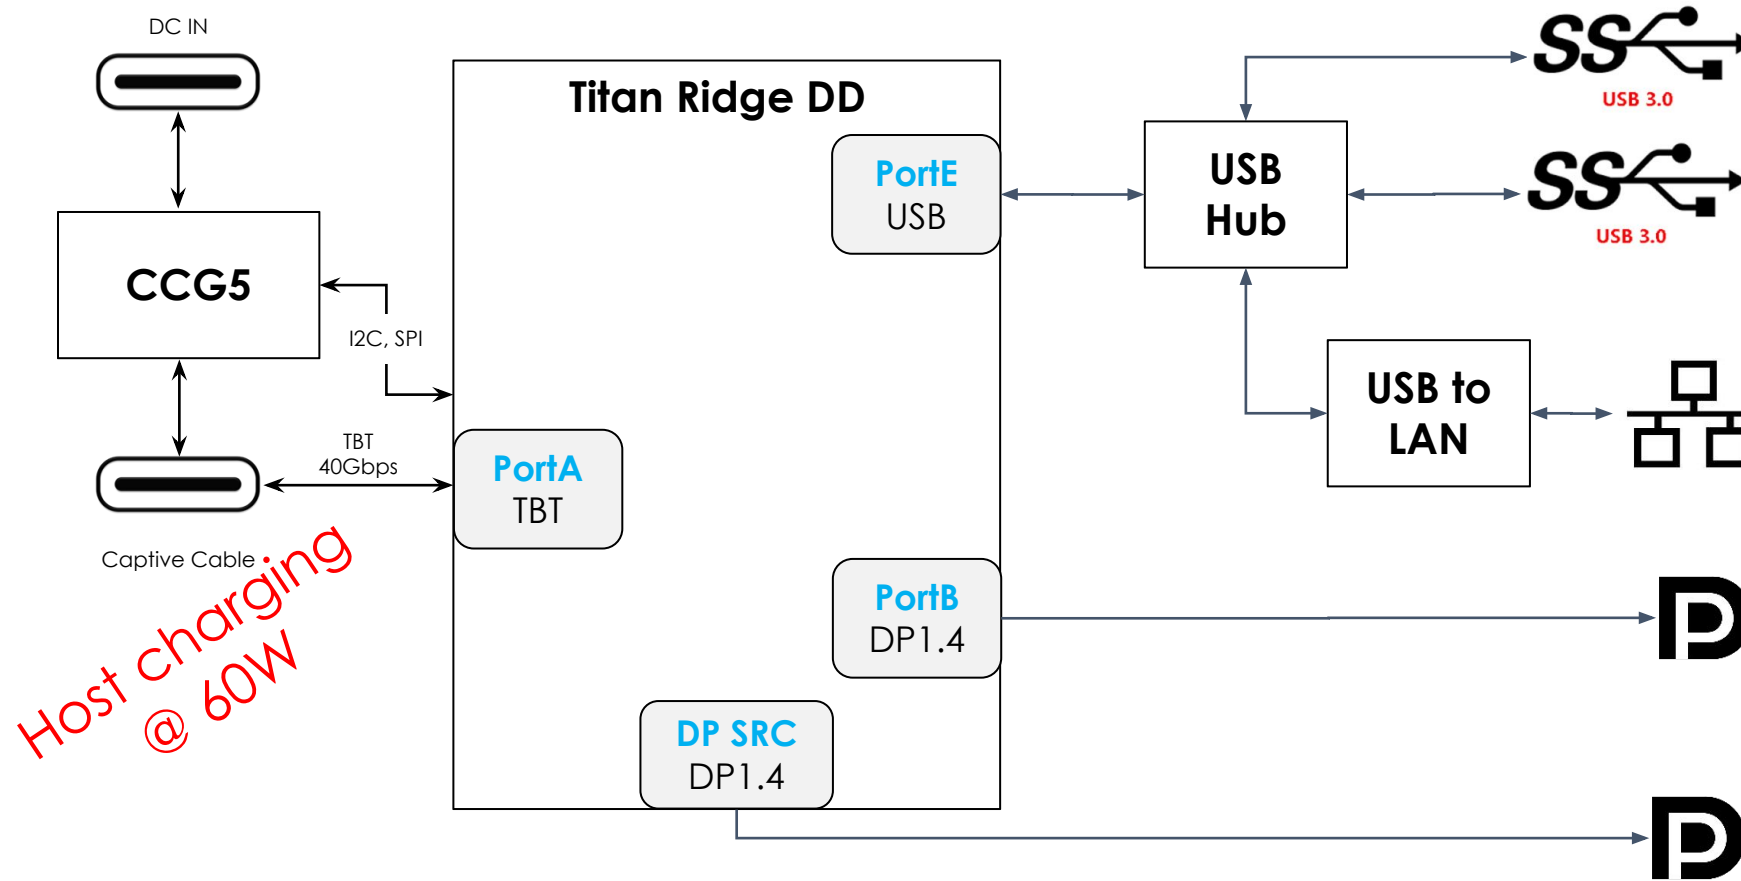

Tequila Creek – with Charging (Mini Dock)

Thunderbolt Dual Power Device to Dual DP, Dual USB3 & GbE

Tequila Creek – Ports placement (Top View)