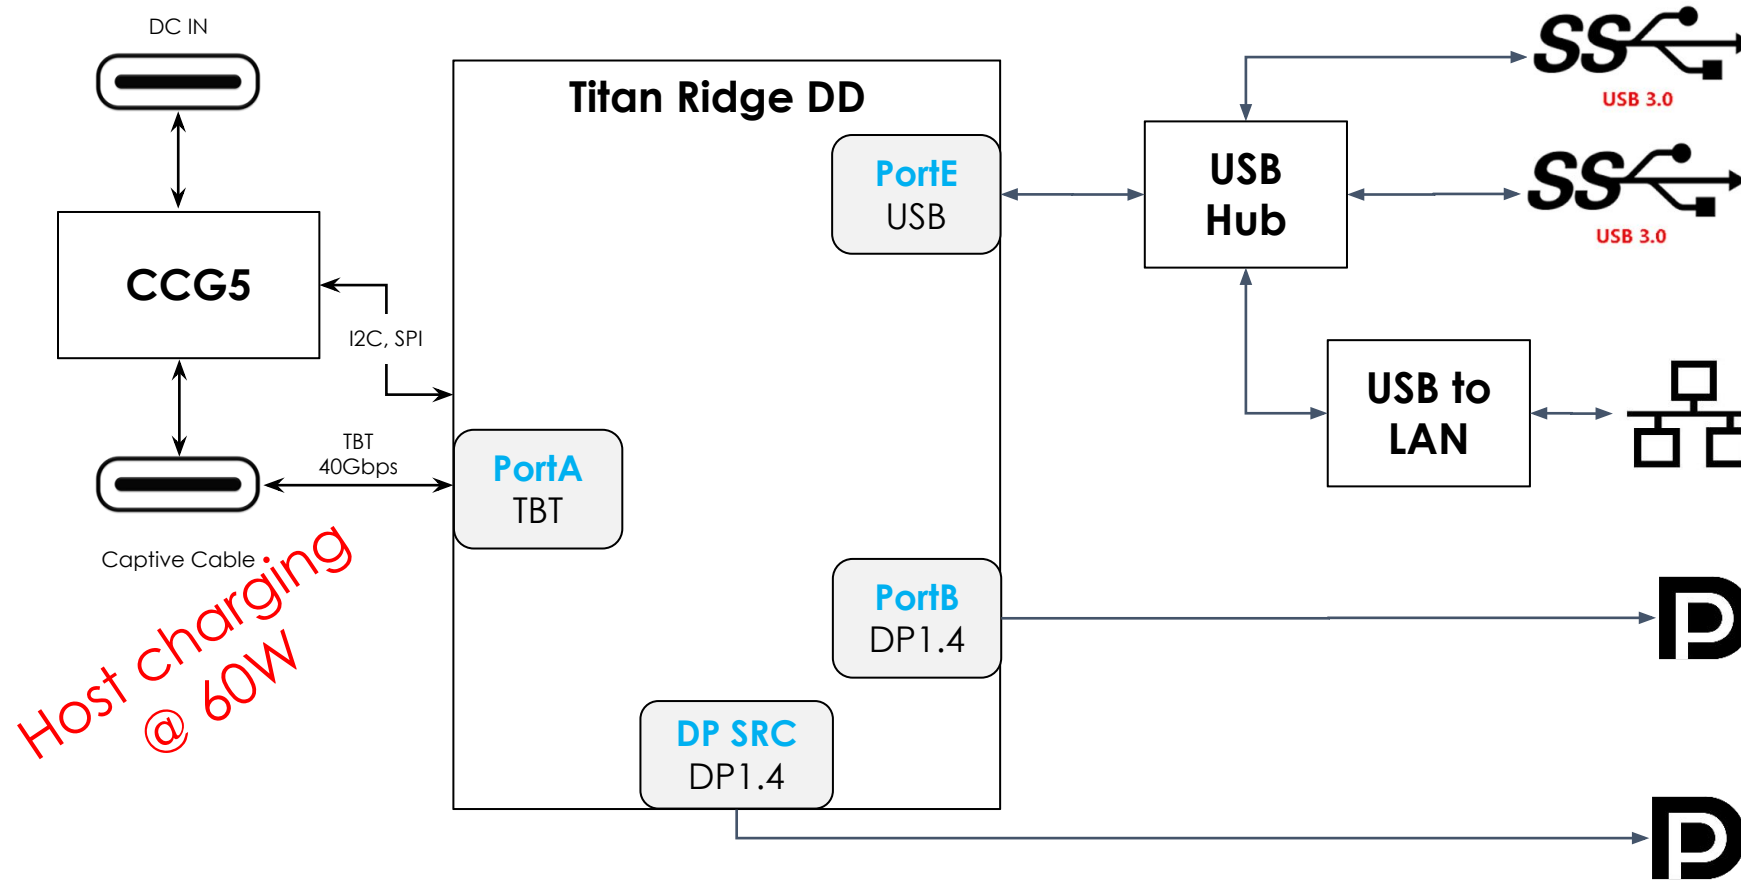

# Tequila Creek – with Charging (Mini Dock)

Thunderbolt Dual Power Device to Dual DP, Dual USB3 & GbE

# Tequila Creek – Ports placement (Top View)