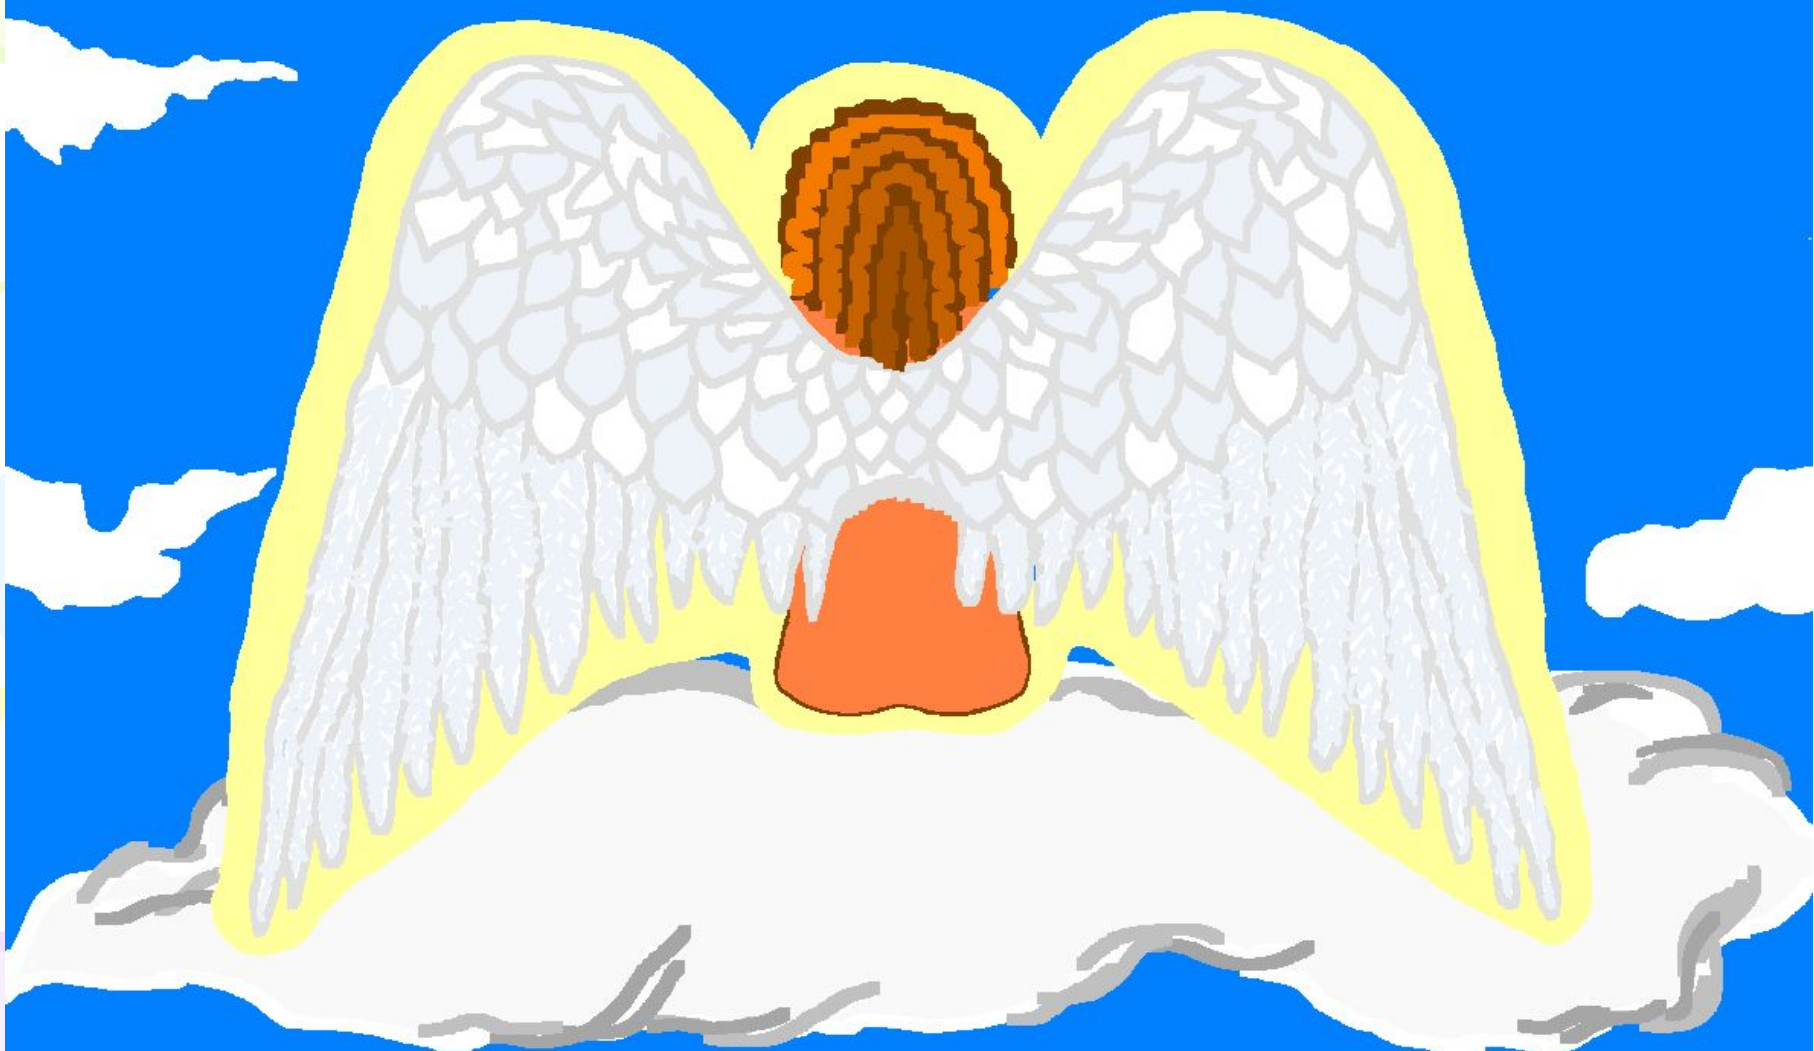

The background features several large, flowing, abstract shapes in shades of purple, green, and blue. Interspersed among these are numerous small, yellow, triangular shapes that resemble sun rays or decorative accents.

Роза

Стрелок

Девчонки

Черное на желтом

IF LOOKS COULD KILL

ангел

A decorative graphic on the left side of the page features a yellow sun with rays at the top, a light blue balloon in the middle, and a light purple balloon at the bottom. A thin blue line curves around the balloons. The text is overlaid on this graphic.