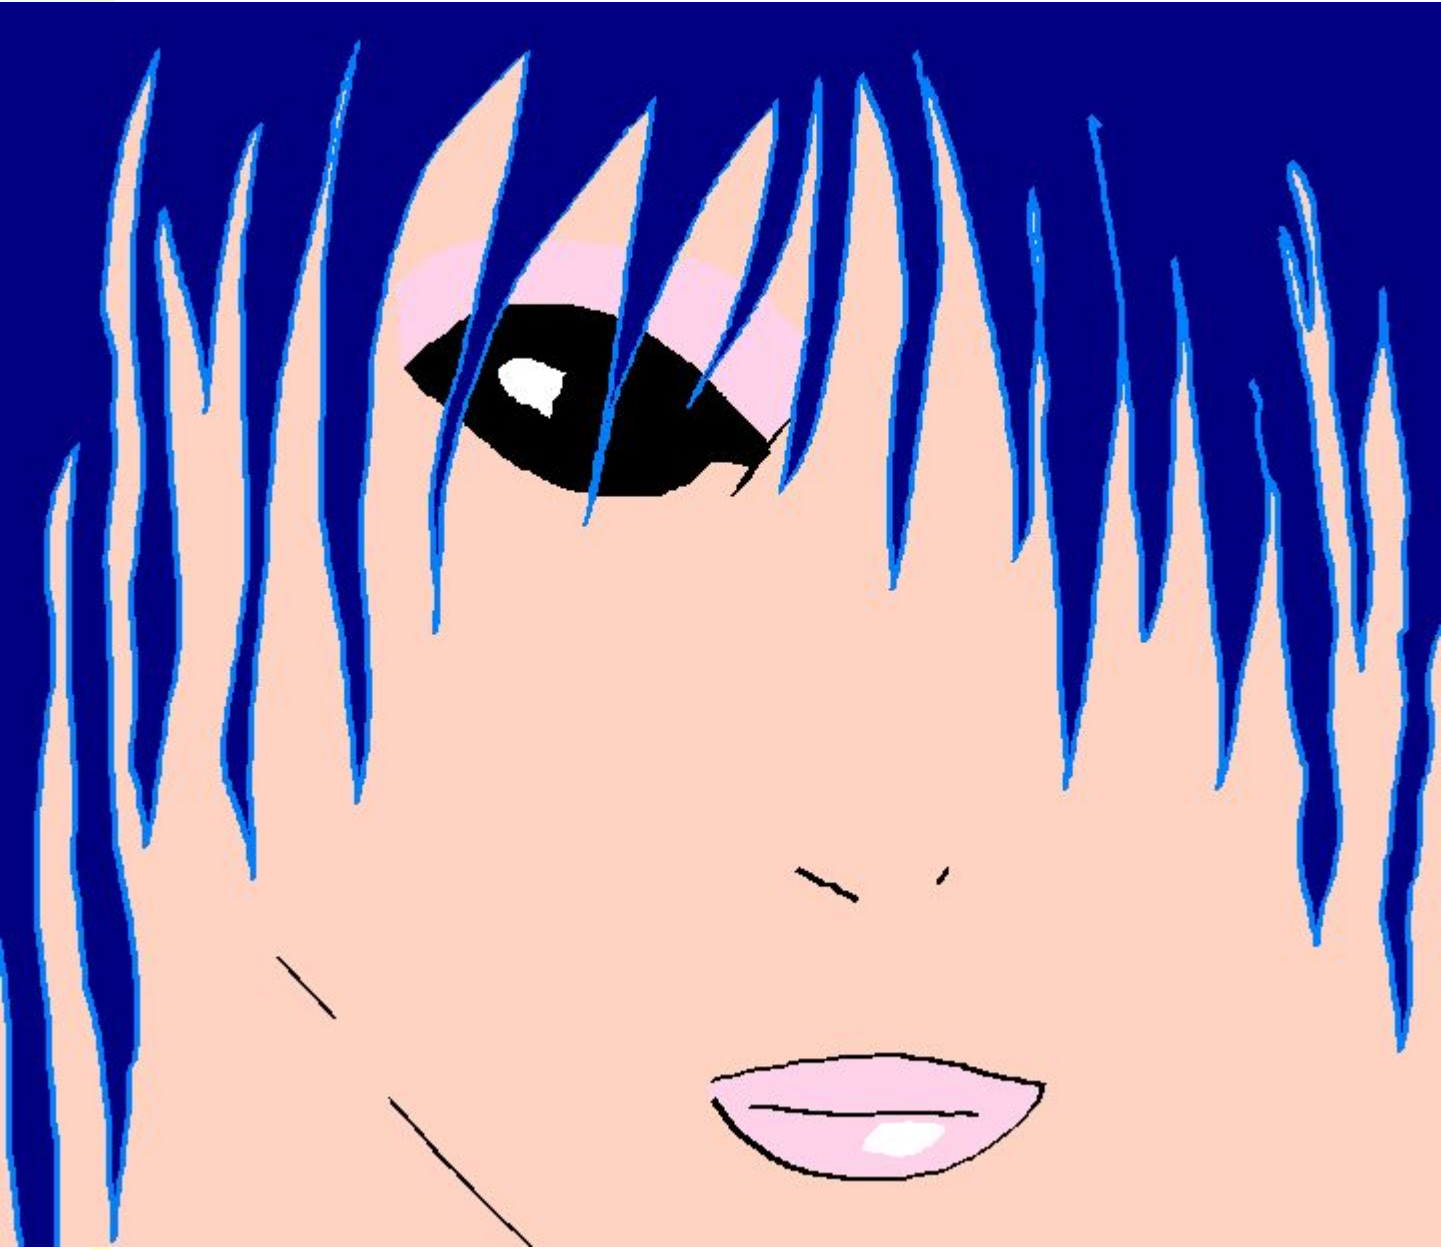

The background features several large, flowing, abstract shapes in shades of purple, green, and blue. Interspersed among these are numerous small, yellow, triangular shapes that resemble sun rays or decorative accents.

Что можно нарисовать в Paint!

Работы ученицы 9 класса
Пикишкиной Марины

В походе

Водопад

Морское дно

Огонь и Вода

Подруга

**П
Р
О
С
Т
О**

Роза

Стрелок

Девчонки

Черное на желтом

IF LOOKS COULD KILL

ангел

A decorative graphic on the left side of the page features a yellow sun with rays at the top, a light blue balloon in the middle, and a light purple balloon at the bottom. A thin blue line curves around the balloons. The text is overlaid on this graphic.