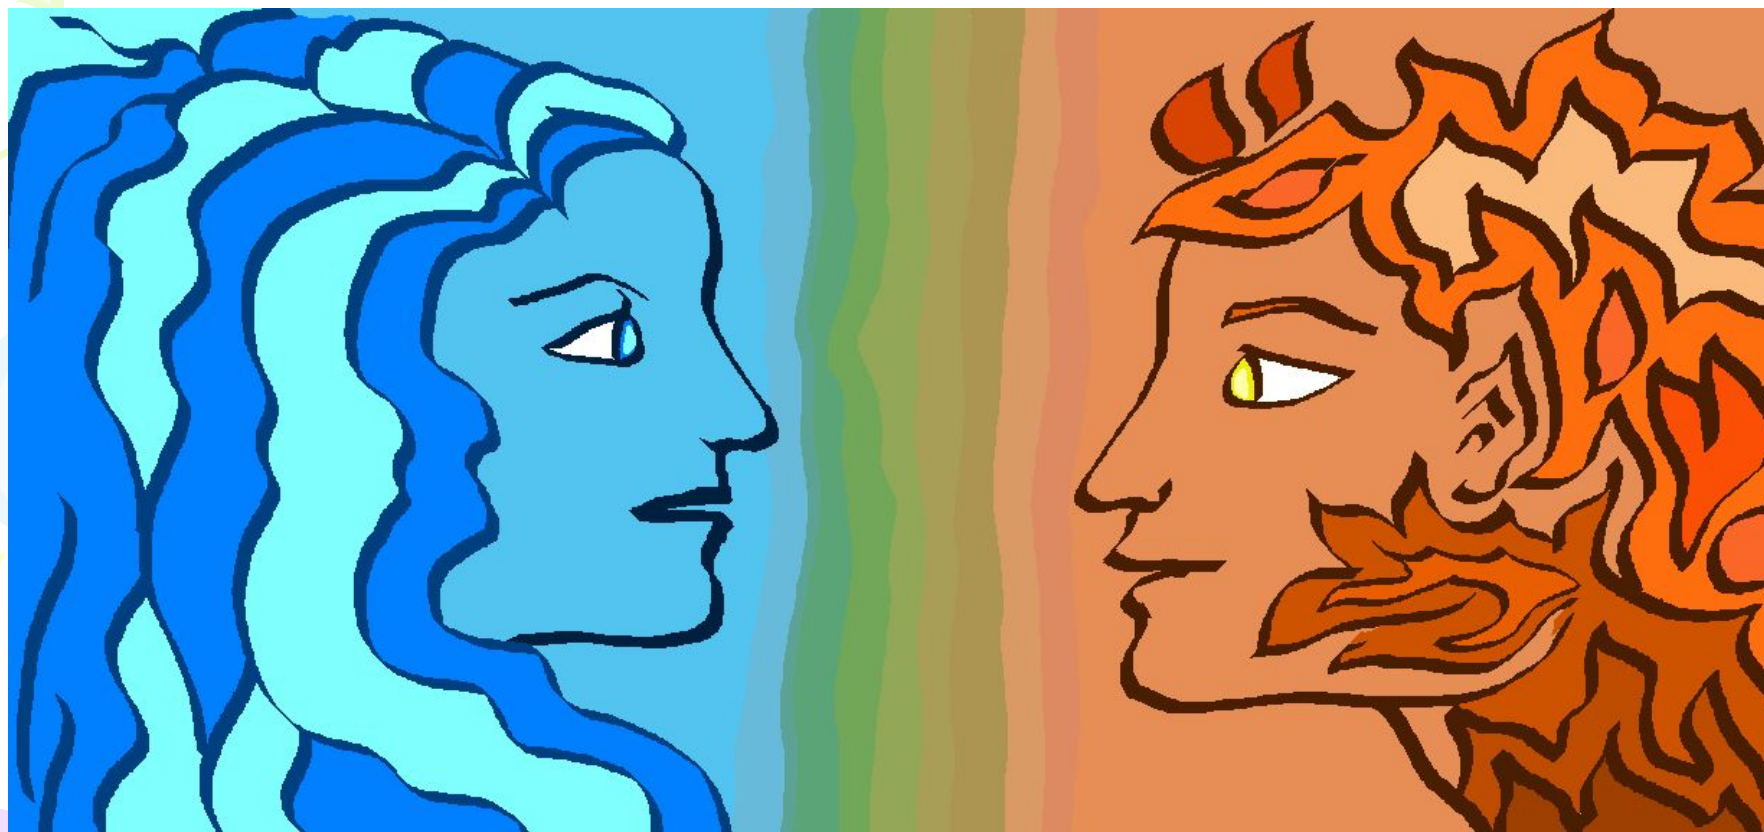

The background features several large, flowing, abstract shapes in shades of purple, green, and blue. Interspersed among these are numerous small, yellow, triangular shapes that resemble sun rays or decorative accents.

Что можно нарисовать в Paint!

Работы ученицы 9 класса
Пикишкиной Марины

В походе

Водопад

Морское дно

Огонь и Вода

Подруга

**П
Р
О
С
Т
О**

Роза

Стрелок

Девчонки

Черное на желтом

IF LOOKS COULD KILL

ангел

A decorative graphic on the left side of the page features a yellow sun with rays at the top, a light blue balloon in the middle, and a light purple balloon at the bottom. A thin blue line curves around the balloons. The text is overlaid on this graphic.